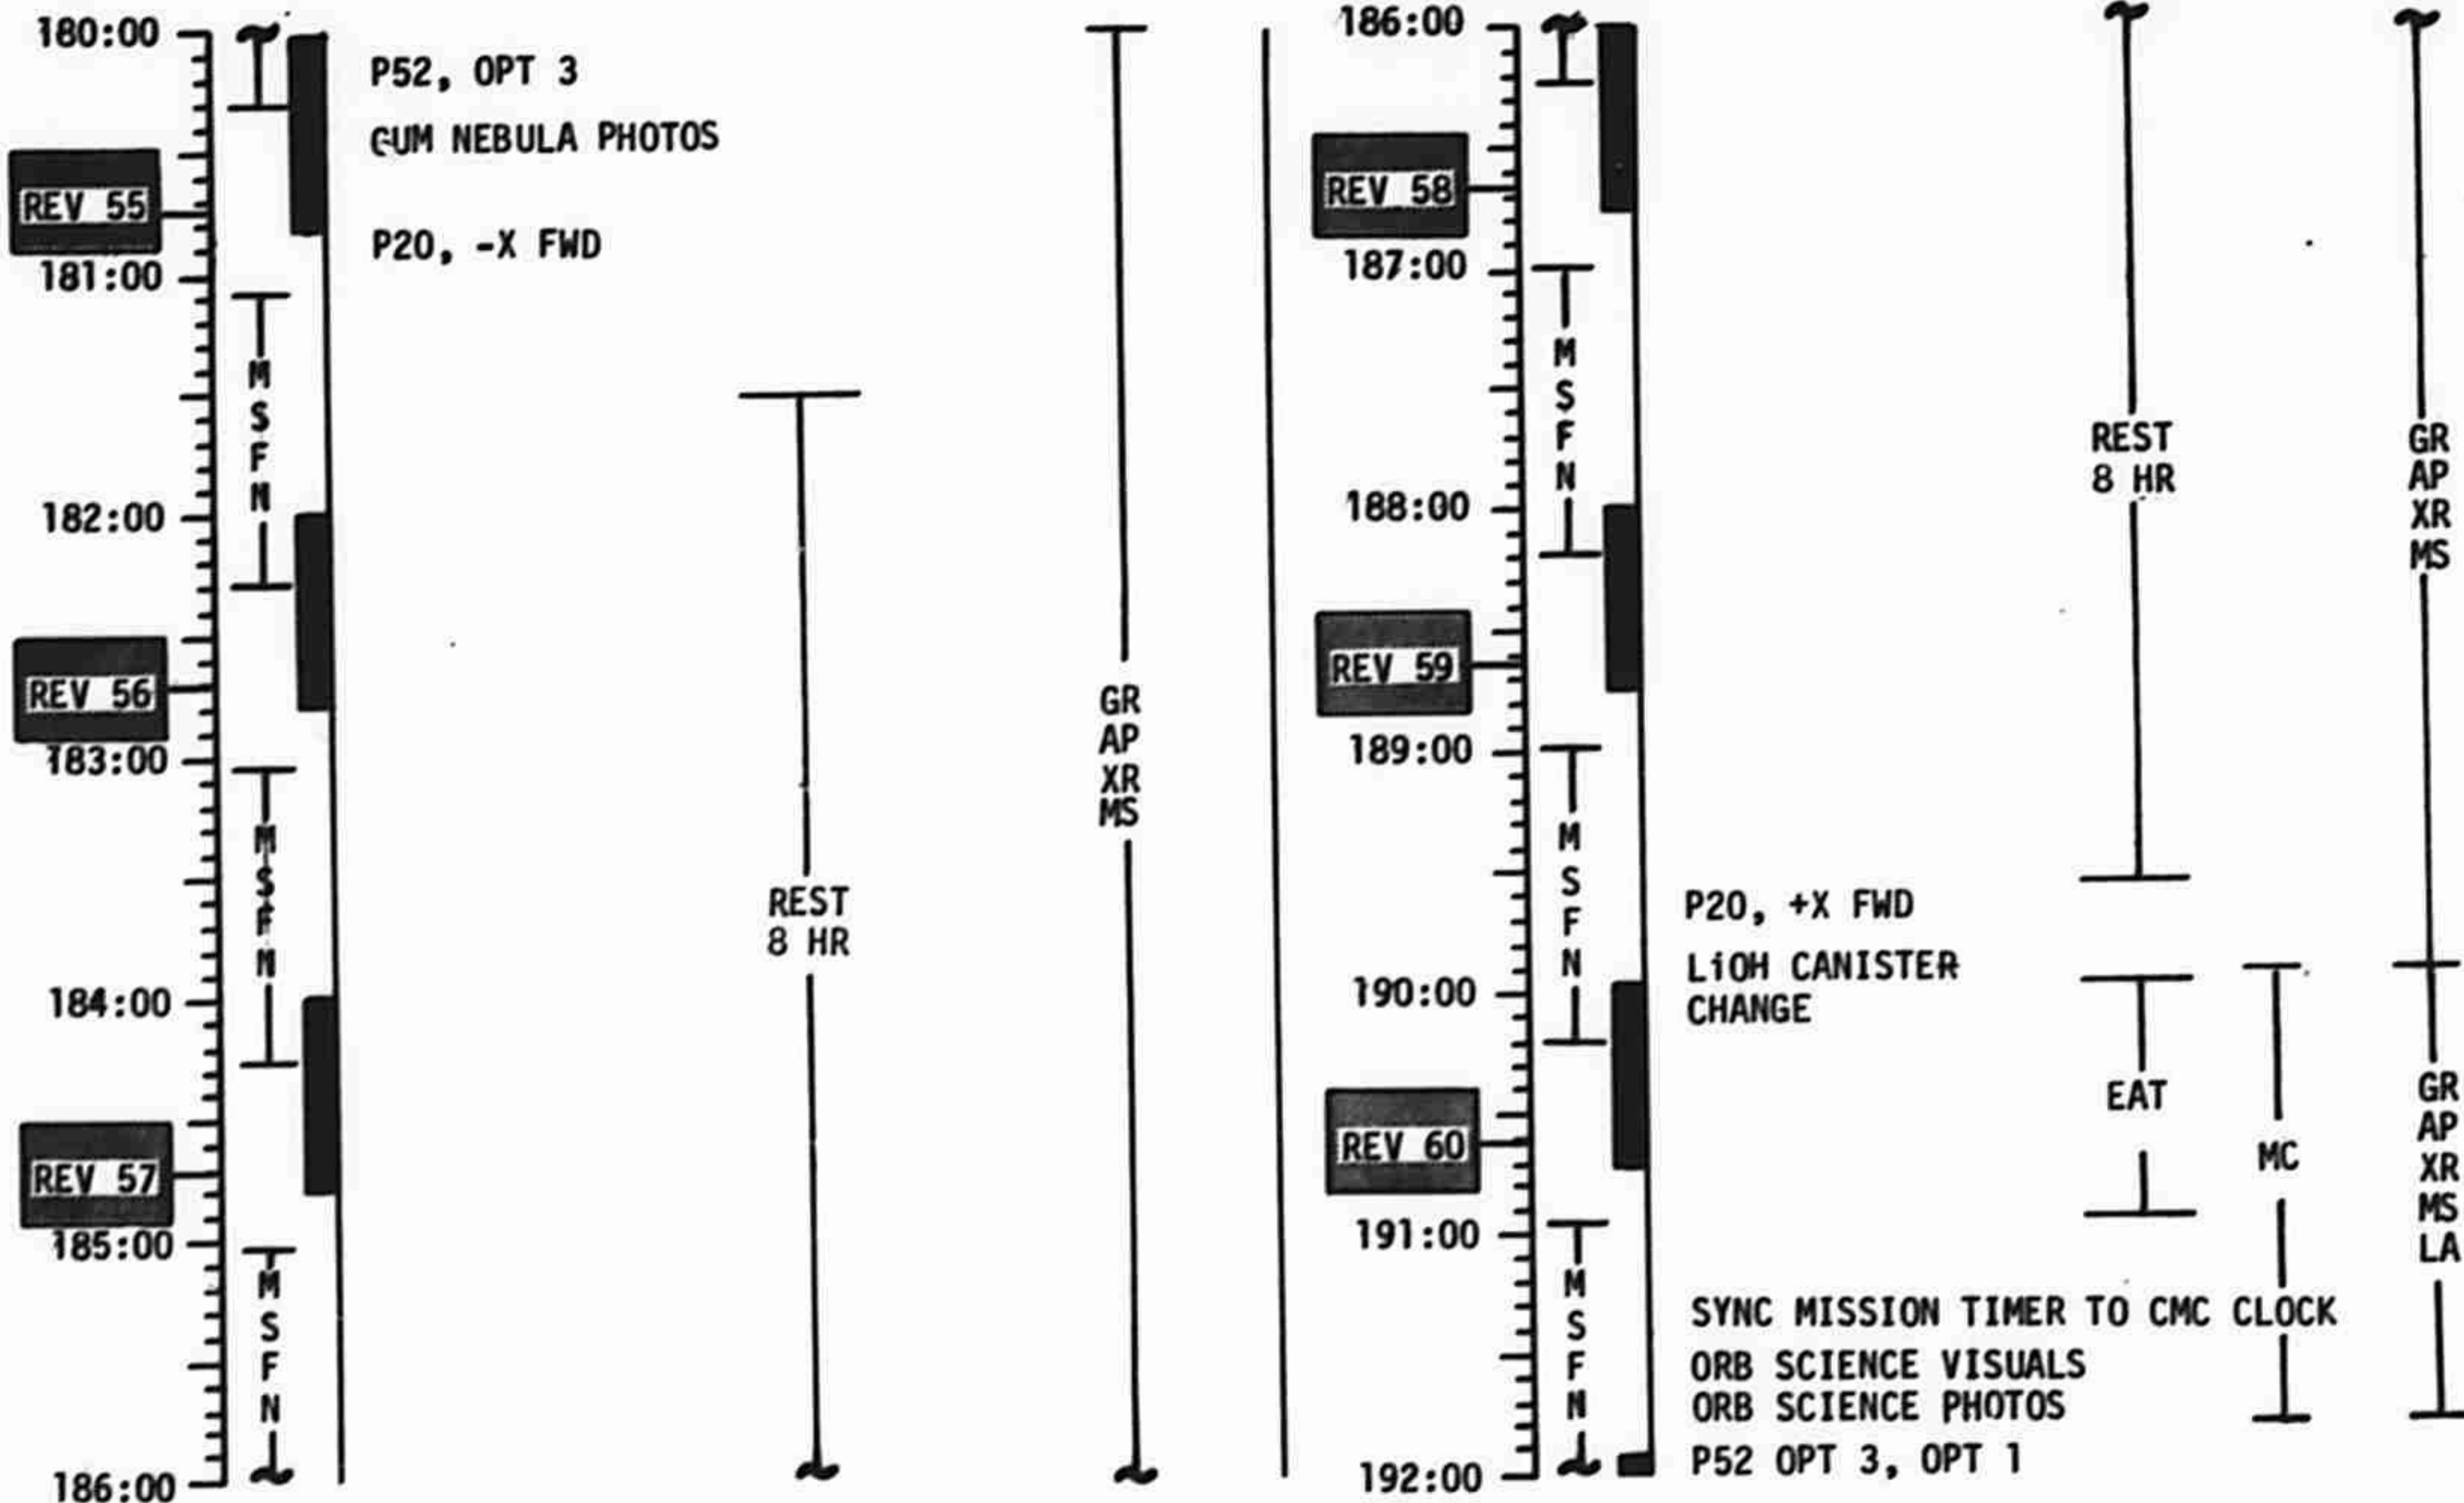

FLIGHT PLAN

CSM

CSM

MISSION	EDITION	DATE	TIME	DAY/REV	PAGE
APOLLO 16	FINAL (4/16)	3/6/72	180:00 - 192:00	8-9/54-60	5-16