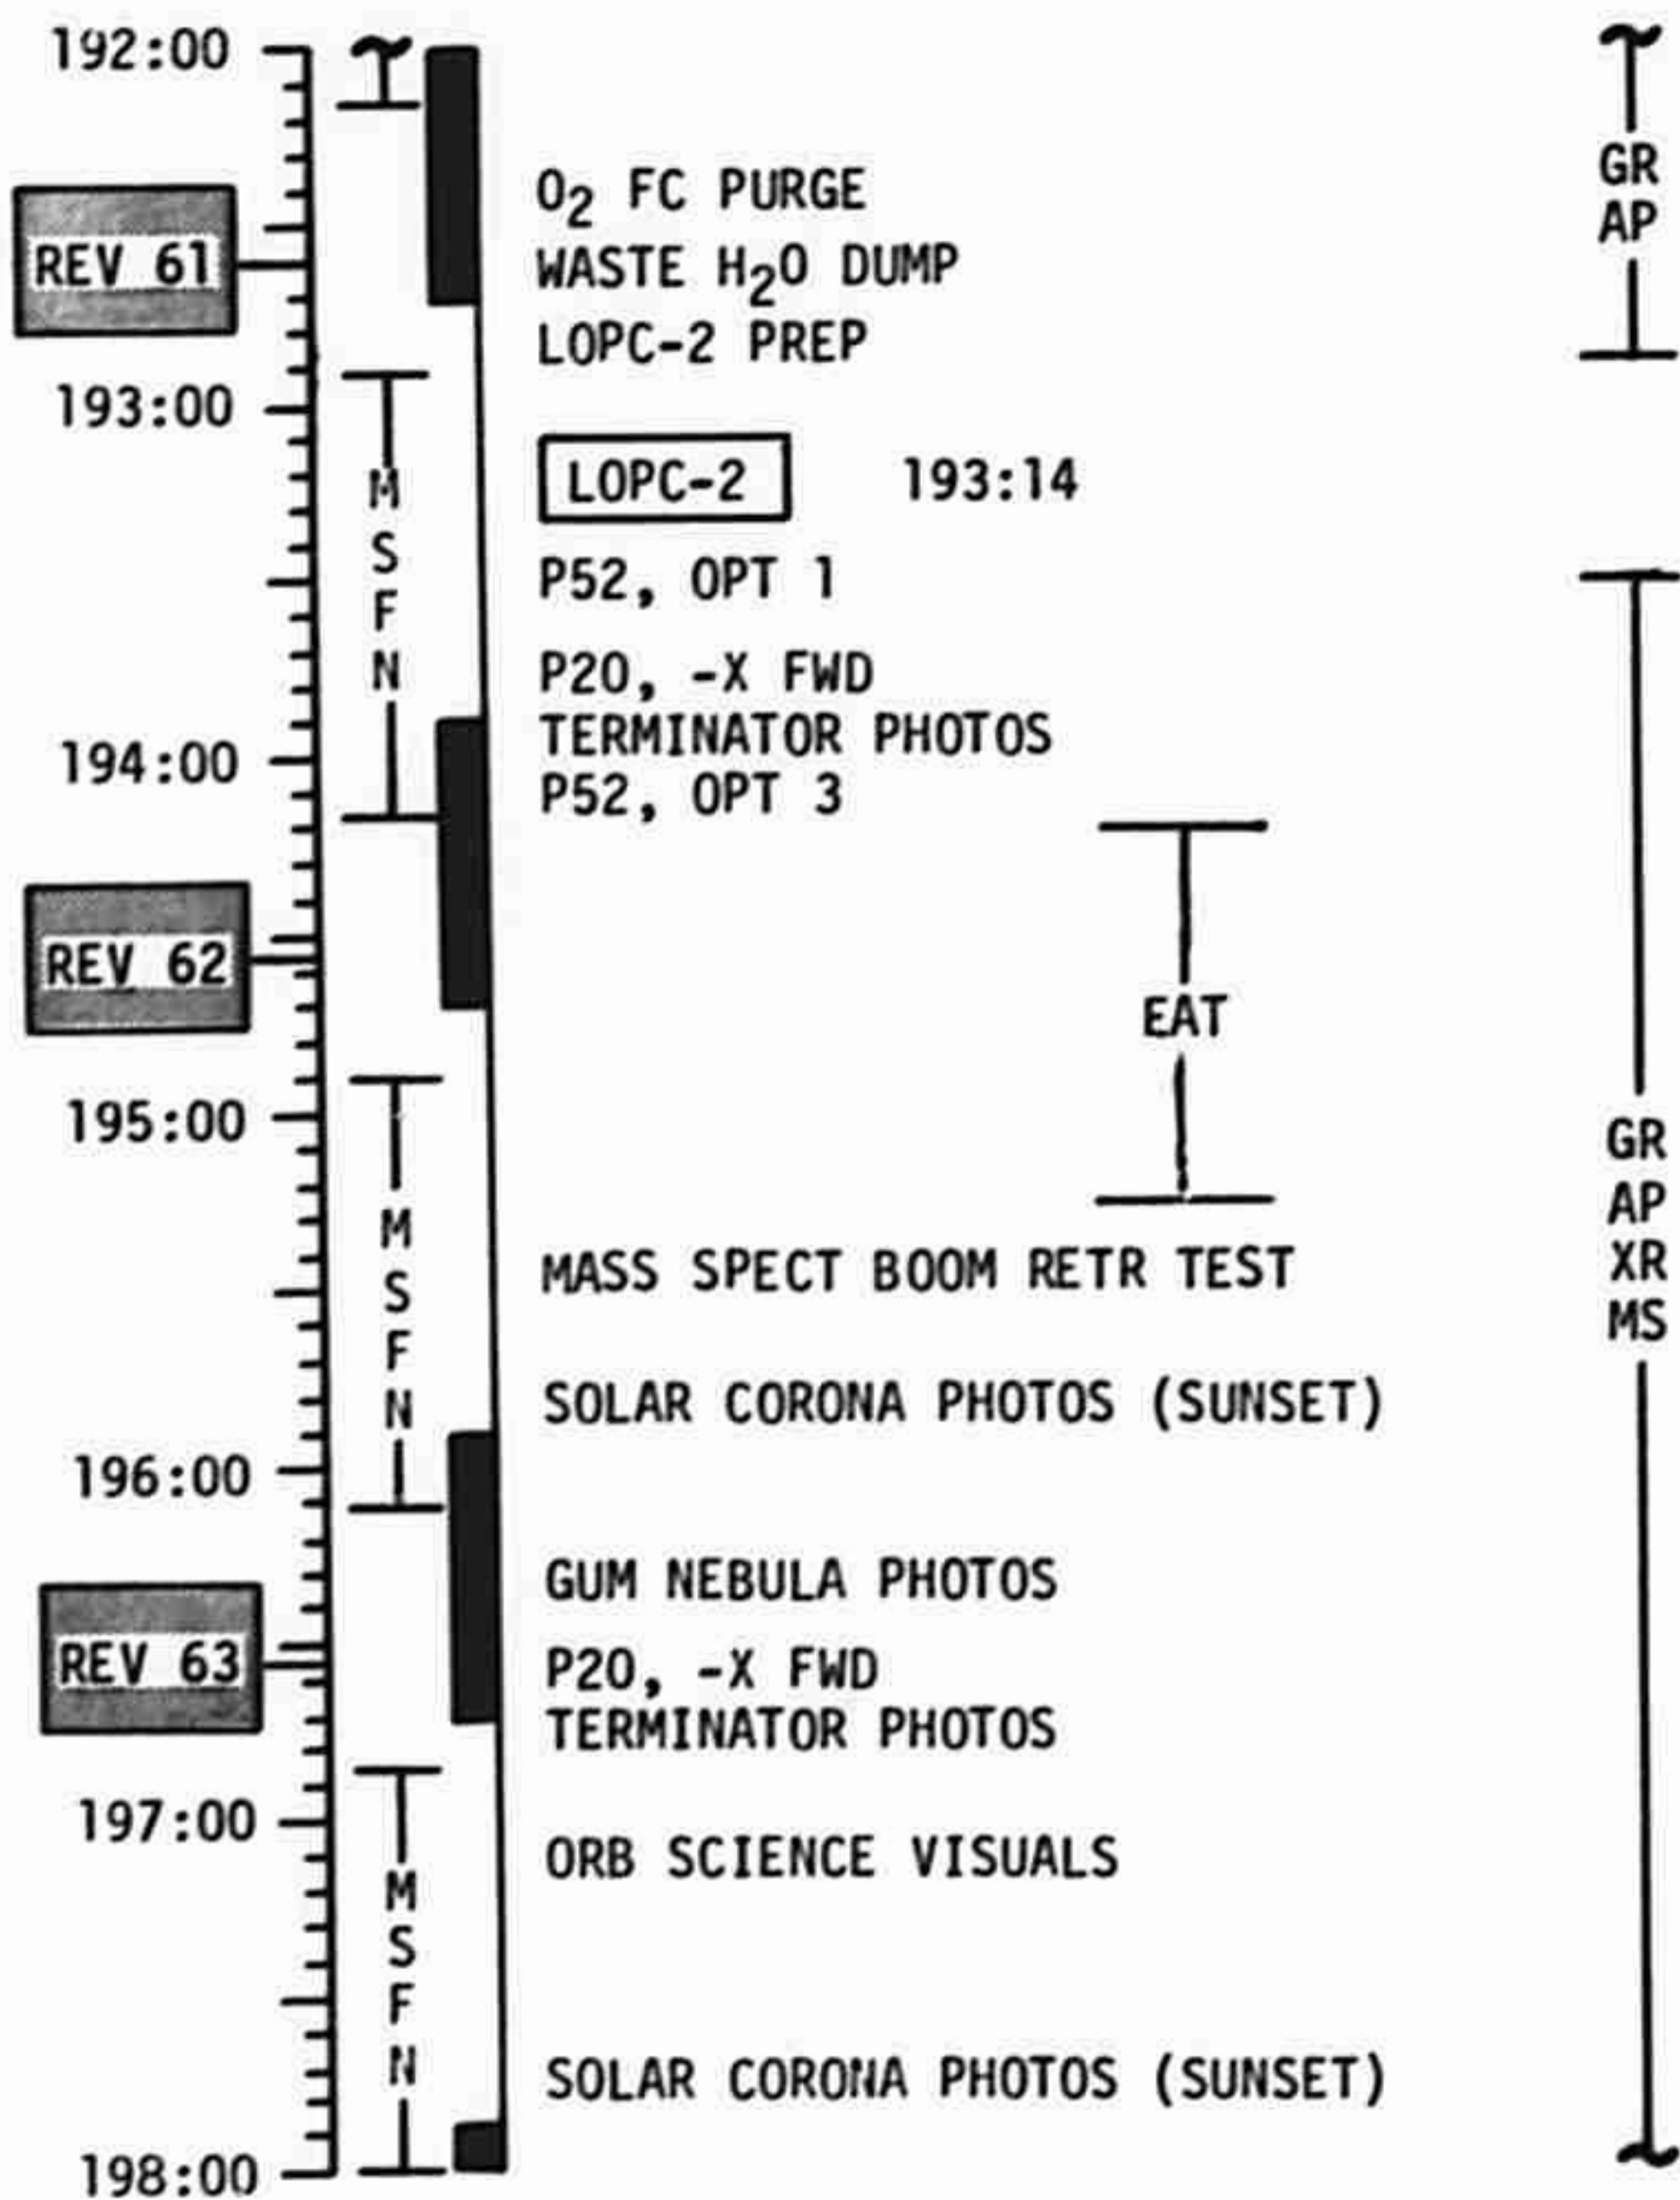

FLIGHT PLAN

CSM

CSM

MISSION	EDITION	DATE	TIME	DAY/REV	PAGE
APOLLO 16	FINAL (4/16)	3/6/72	180:00 - 192:00	8-9/54-60	5-16

FLIGHT PLAN

CSM

CSM

MISSION	EDITION	DATE	TIME	DAY/REV	PAGE
APOLLO 16	CHANGE A (4/16)	3/27/72	192:00 - 204:00	9/60-66	5-17