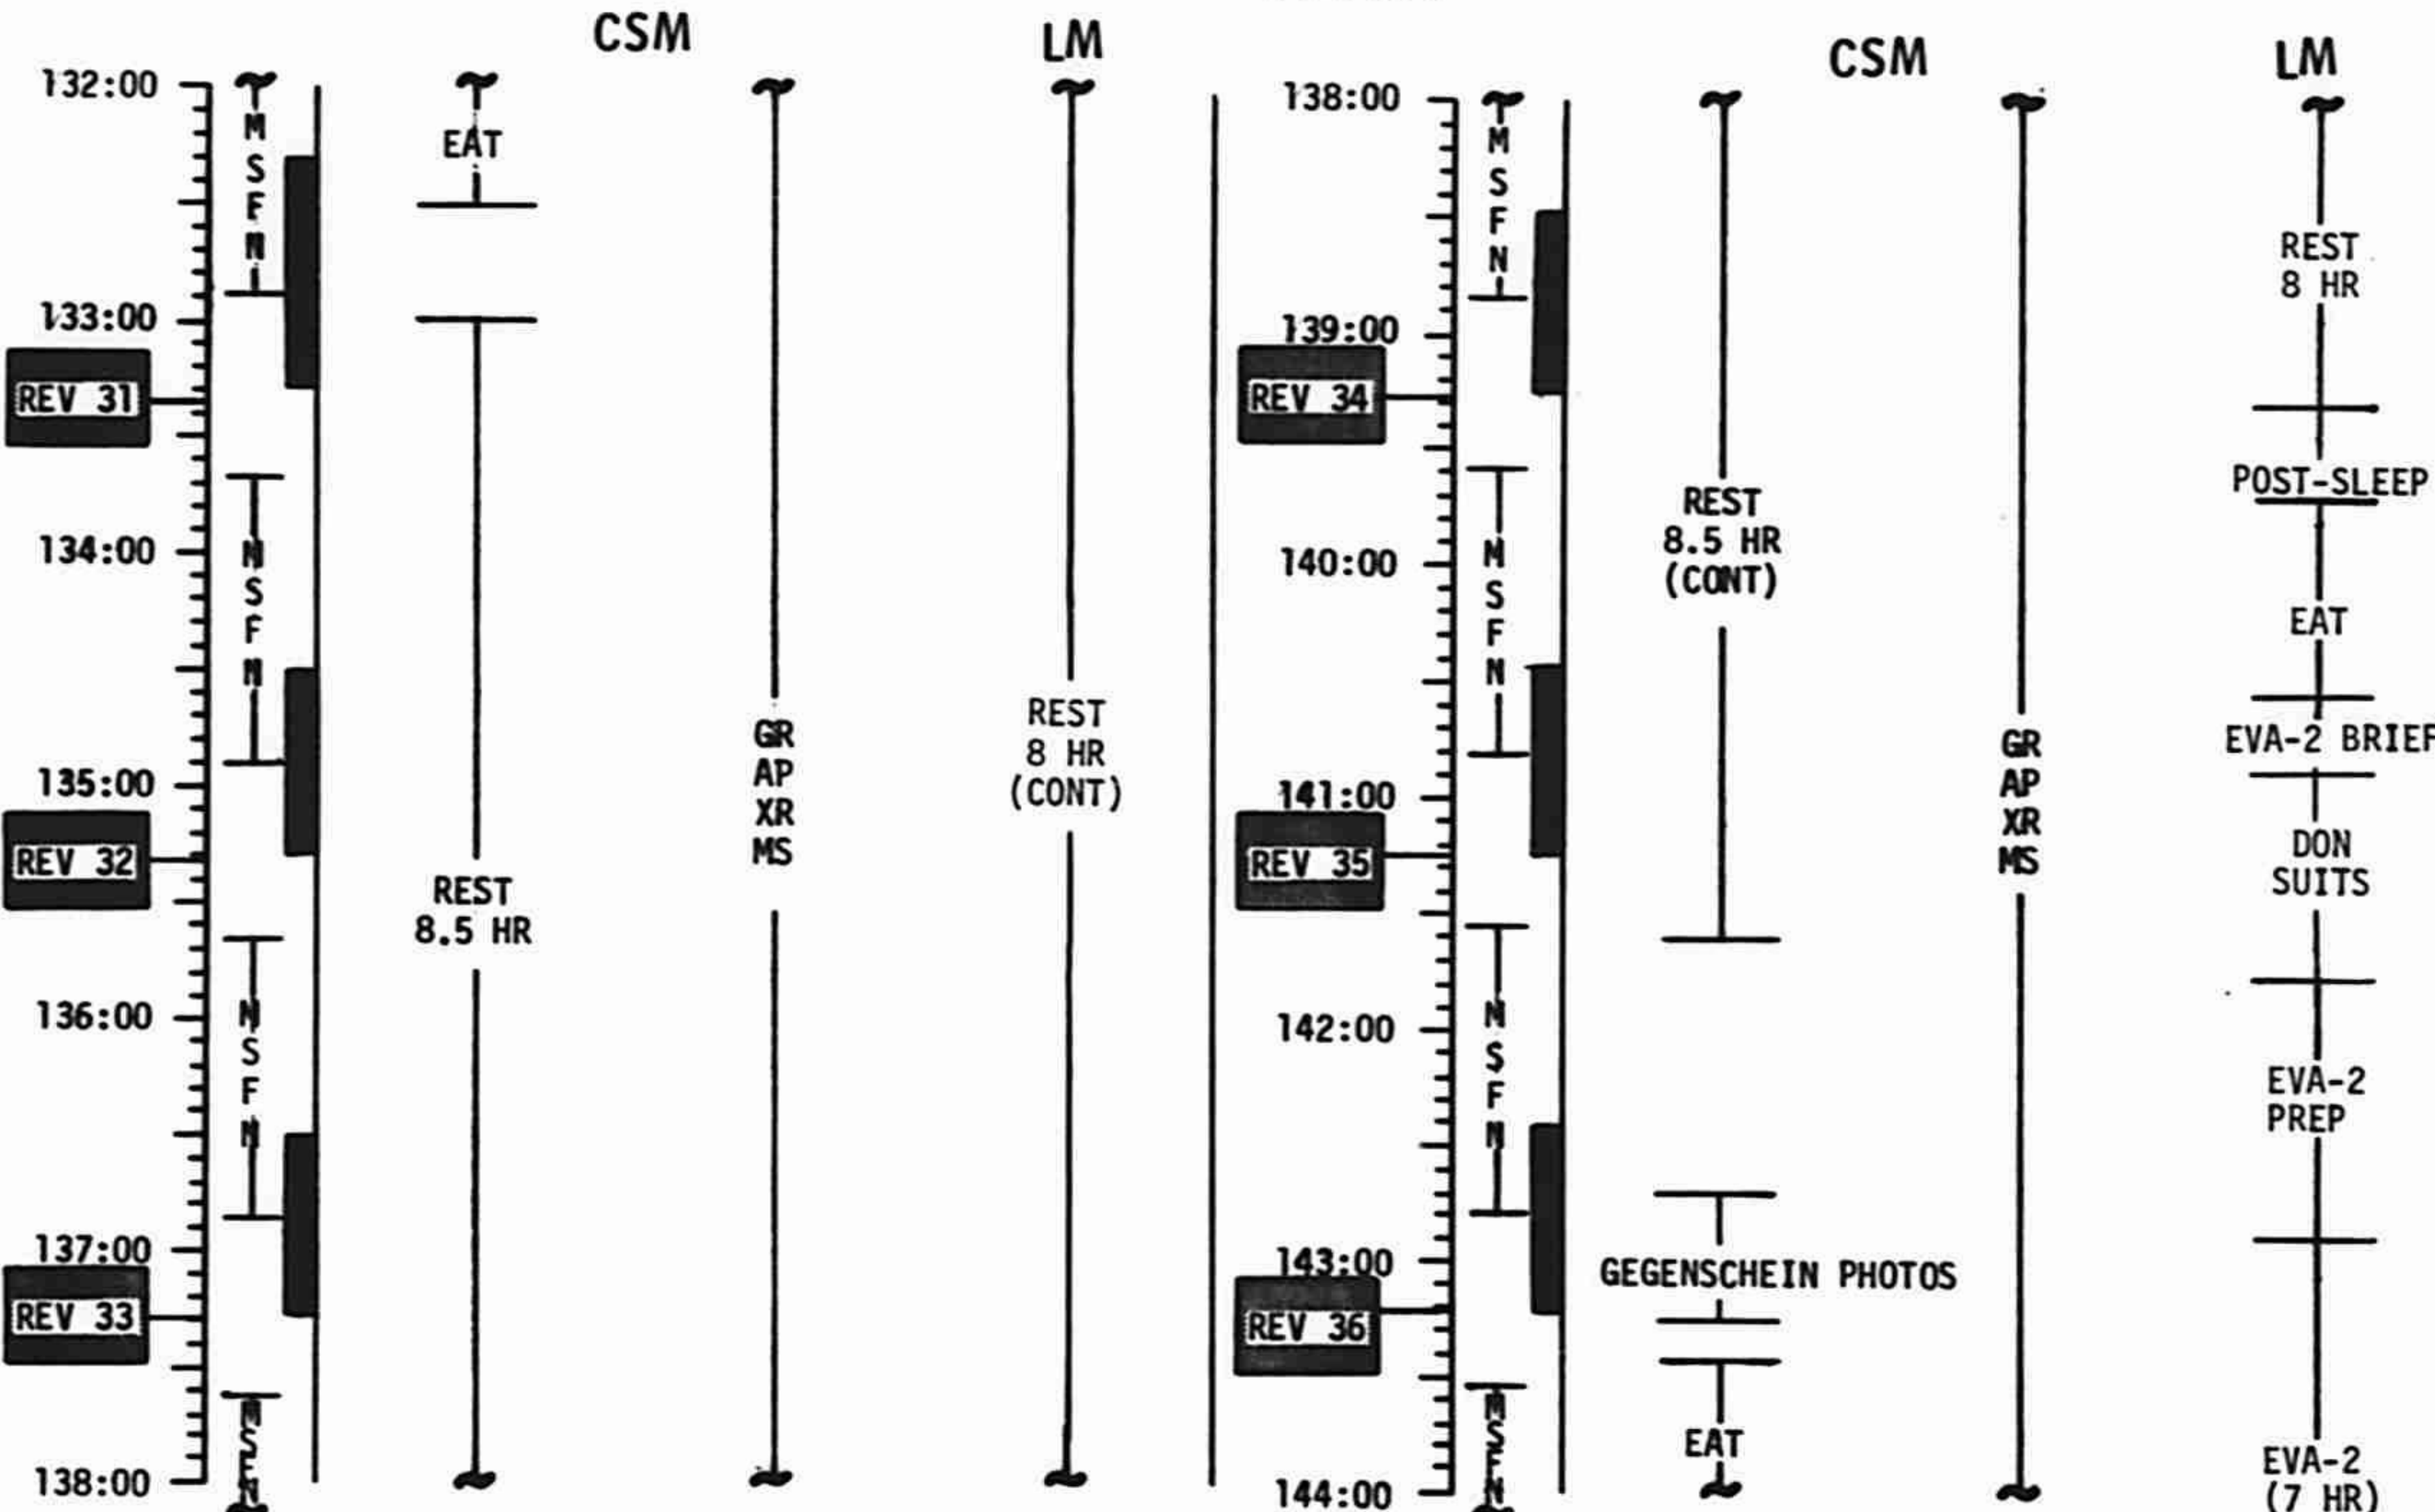

FLIGHT PLAN

23

MISSION	EDITION	DATE	TIME	DAY/REV	PAGE
APOLLO 16	FINAL (4/16)	3/6/72	132:00 - 144:00	6-7/30-36	5-12

24