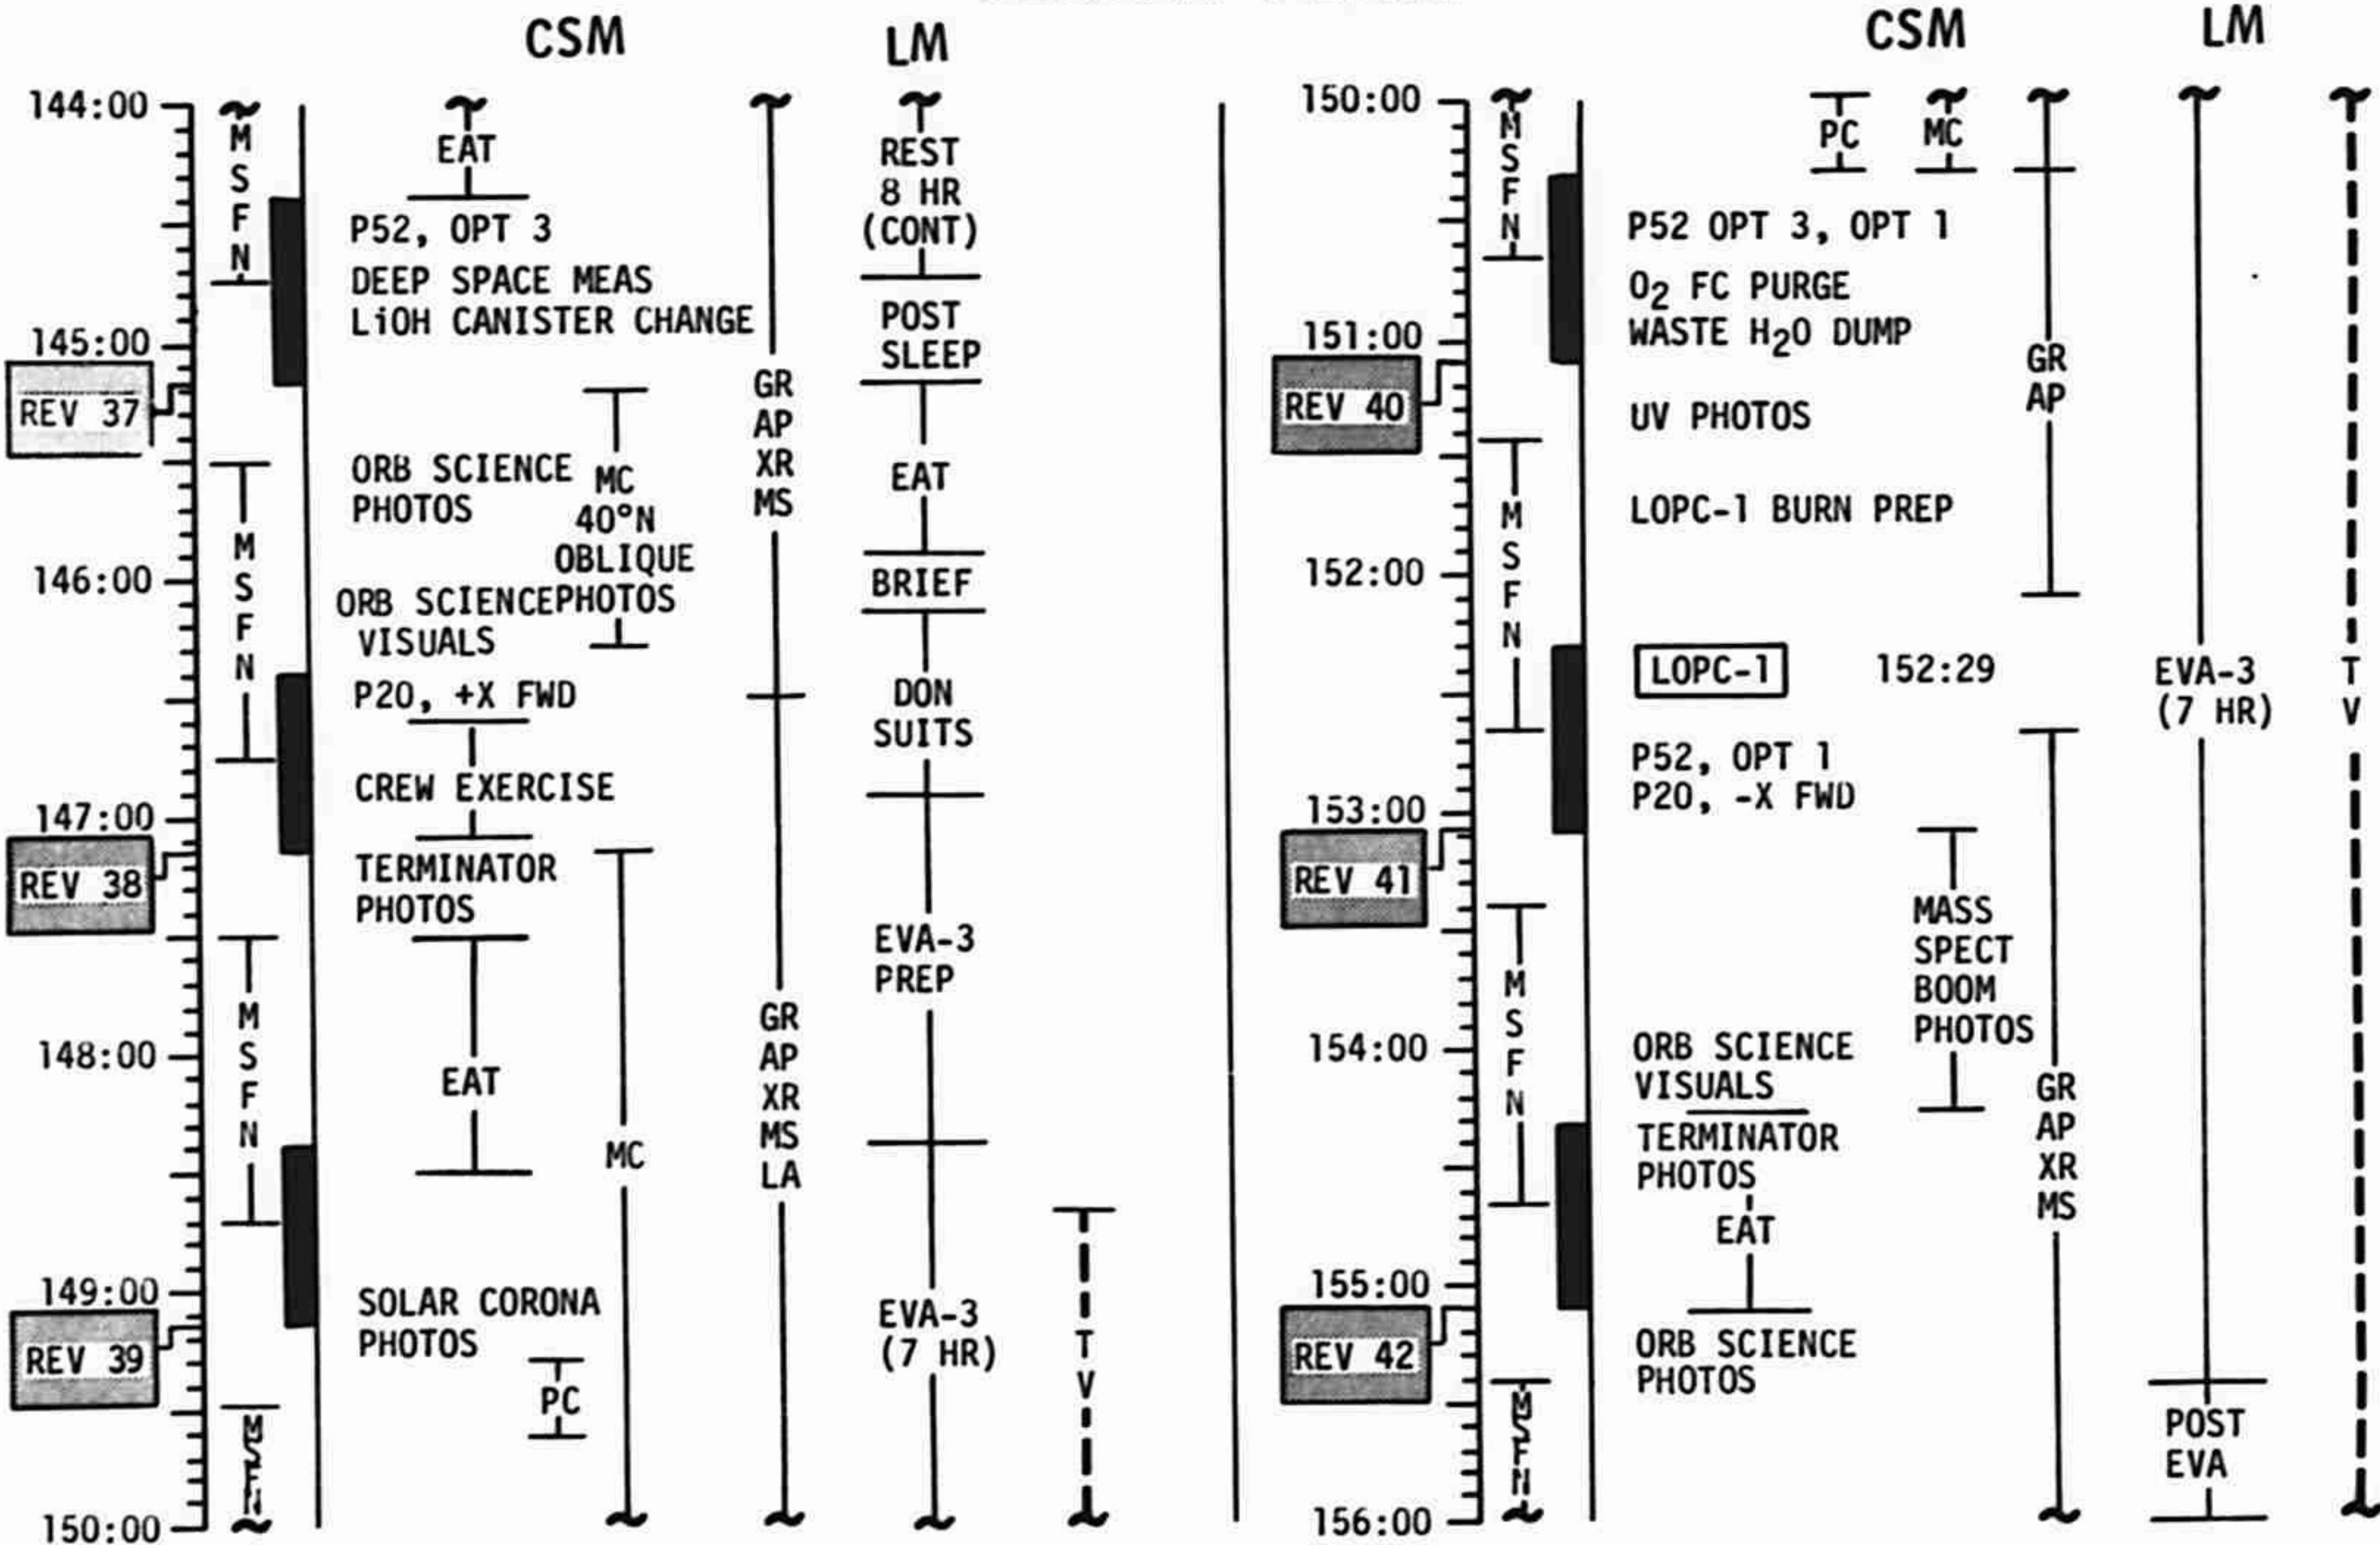

21

22

FLIGHT PLAN

23

MISSION	EDITION	DATE	TIME	DAY/REV	PAGE
APOLLO 16	FINAL (4/16)	3/6/72	132:00 - 144:00	6-7/30-36	5-12

24

FLIGHT PLAN

MISSION	EDITION	DATE	TIME	DAY/REV	PAGE
APOLLO 16	FINAL (4/16)	3/6/72	144:00 - 156:00	7/36-42	5-13