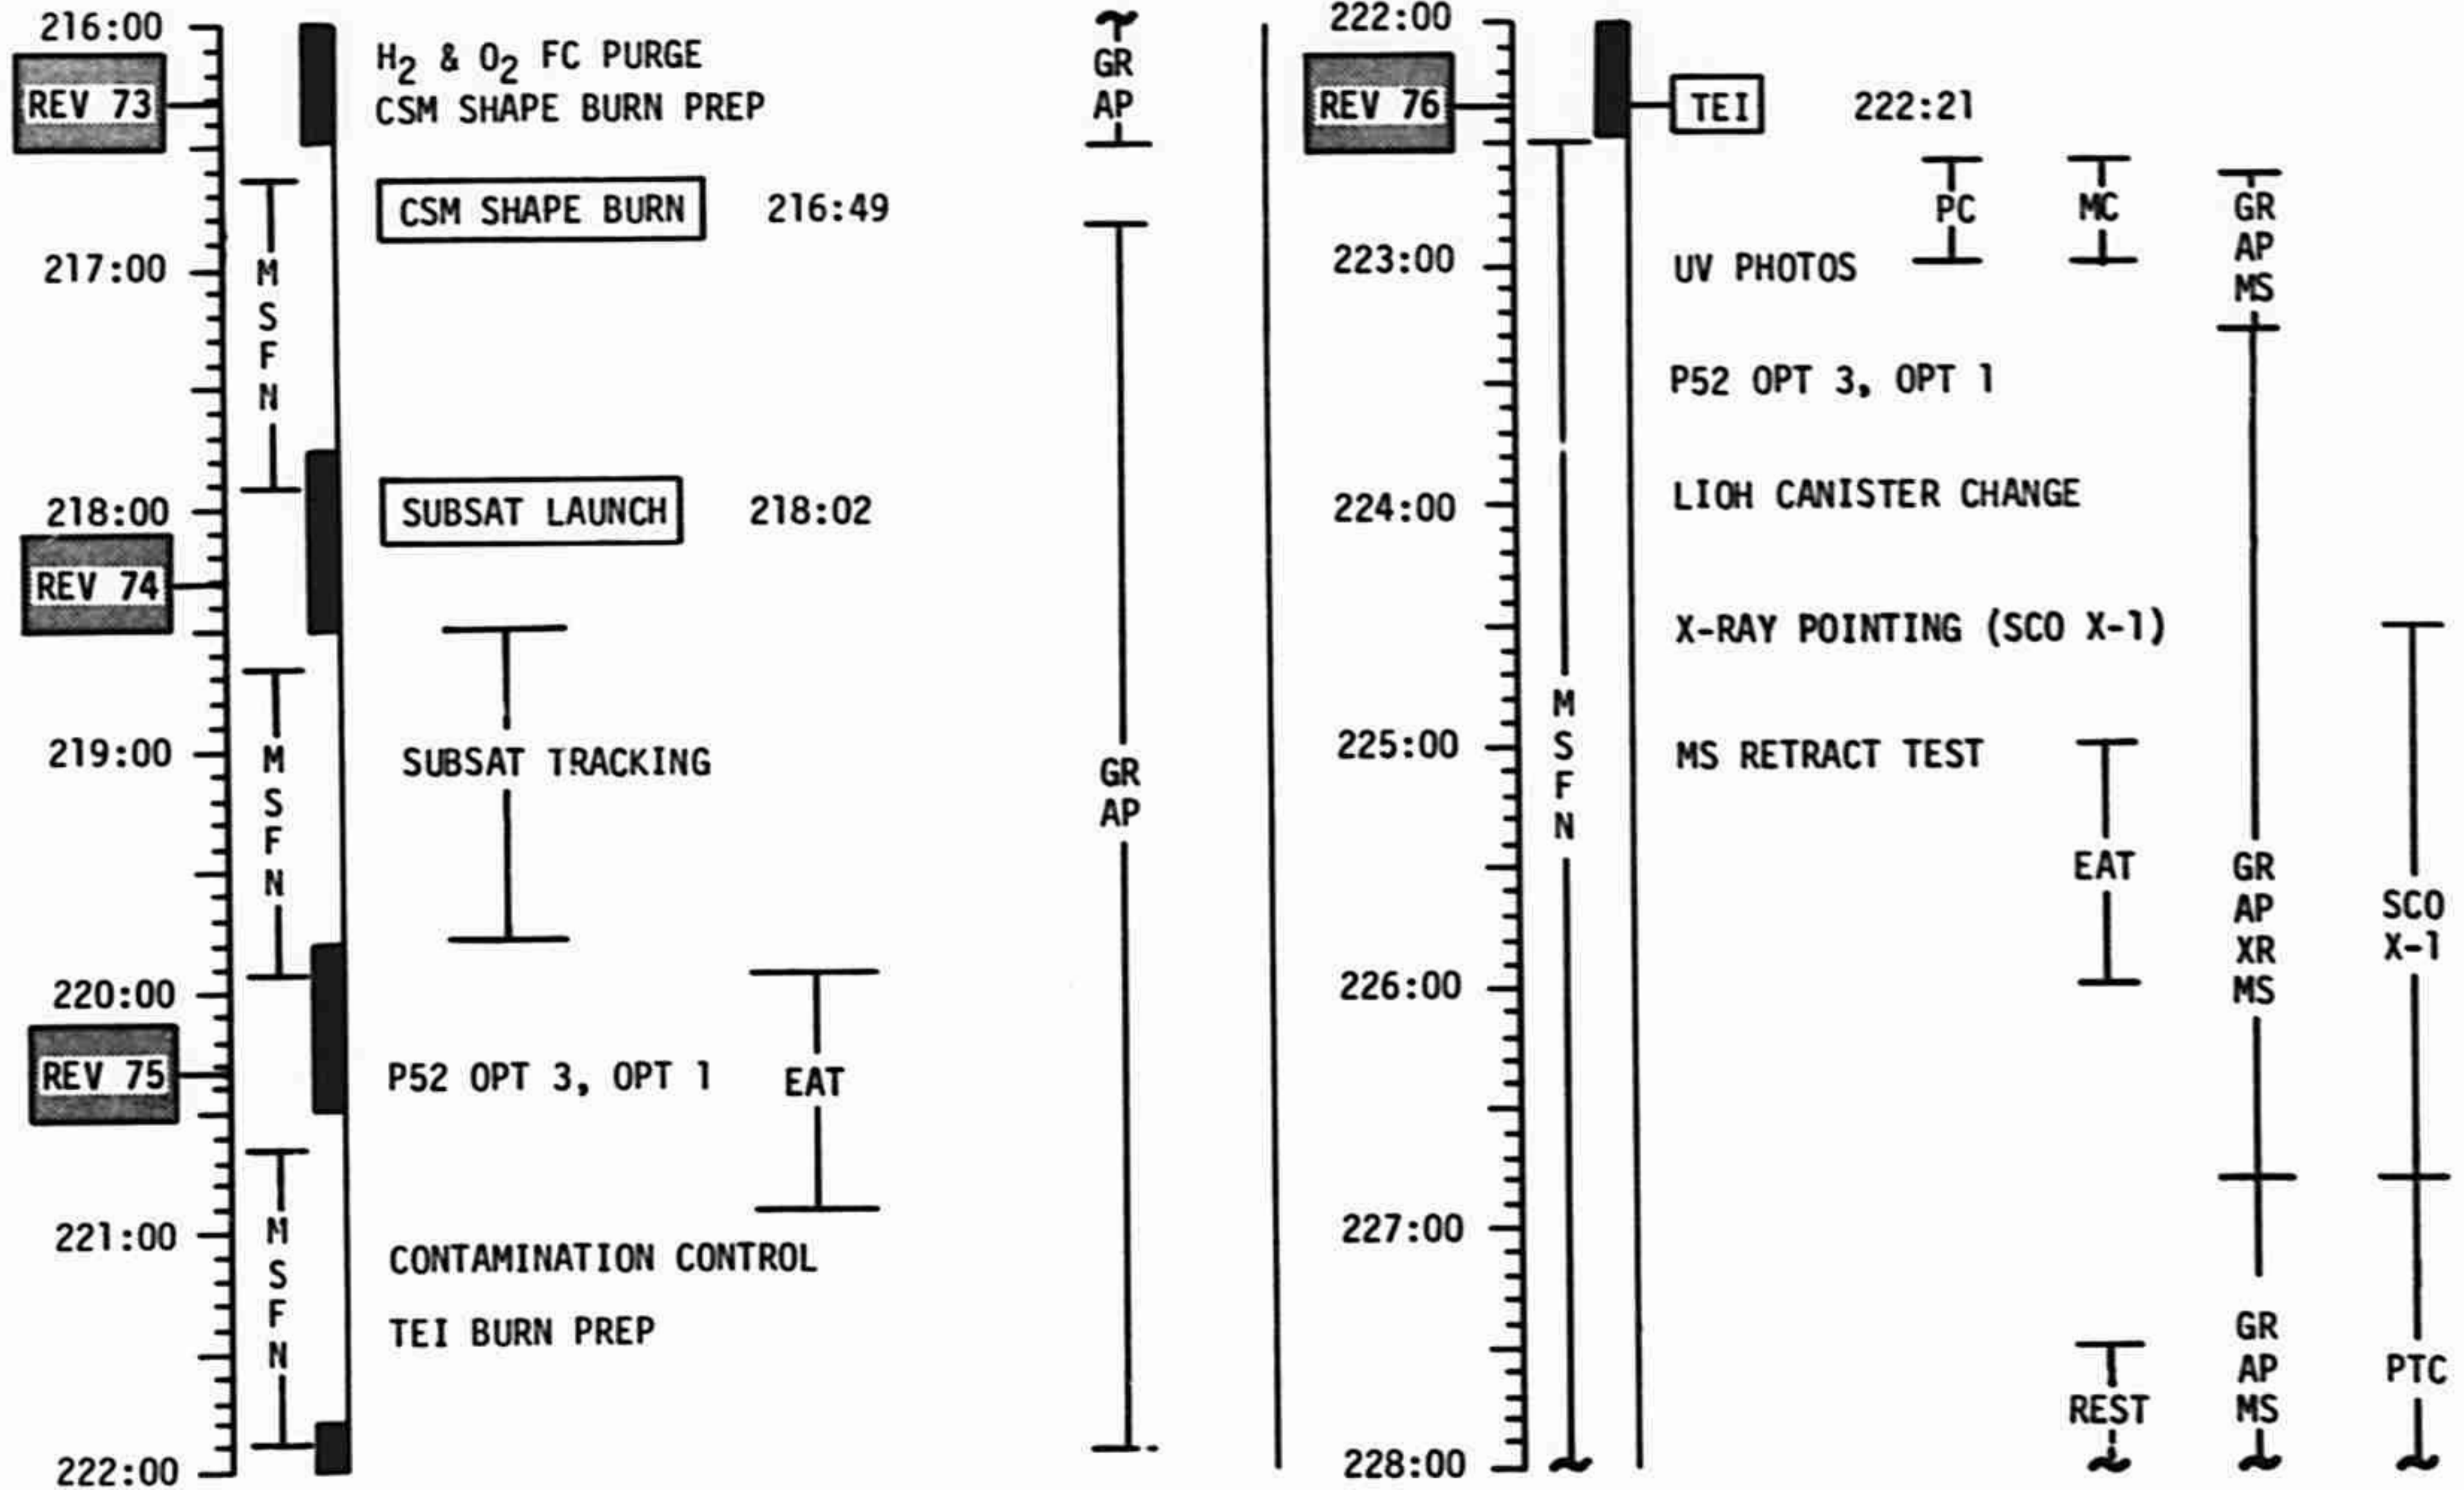

FLIGHT PLAN

CSM

CSM

MISSION	EDITION	DATE	TIME	DAY/REV	PAGE
APOLLO 16	FINAL (4/16)	3/6/72	204:00 - 216:00	10/67-72	5-18

FLIGHT PLANNING BRANCH

FLIGHT PLAN

CSM

CSM