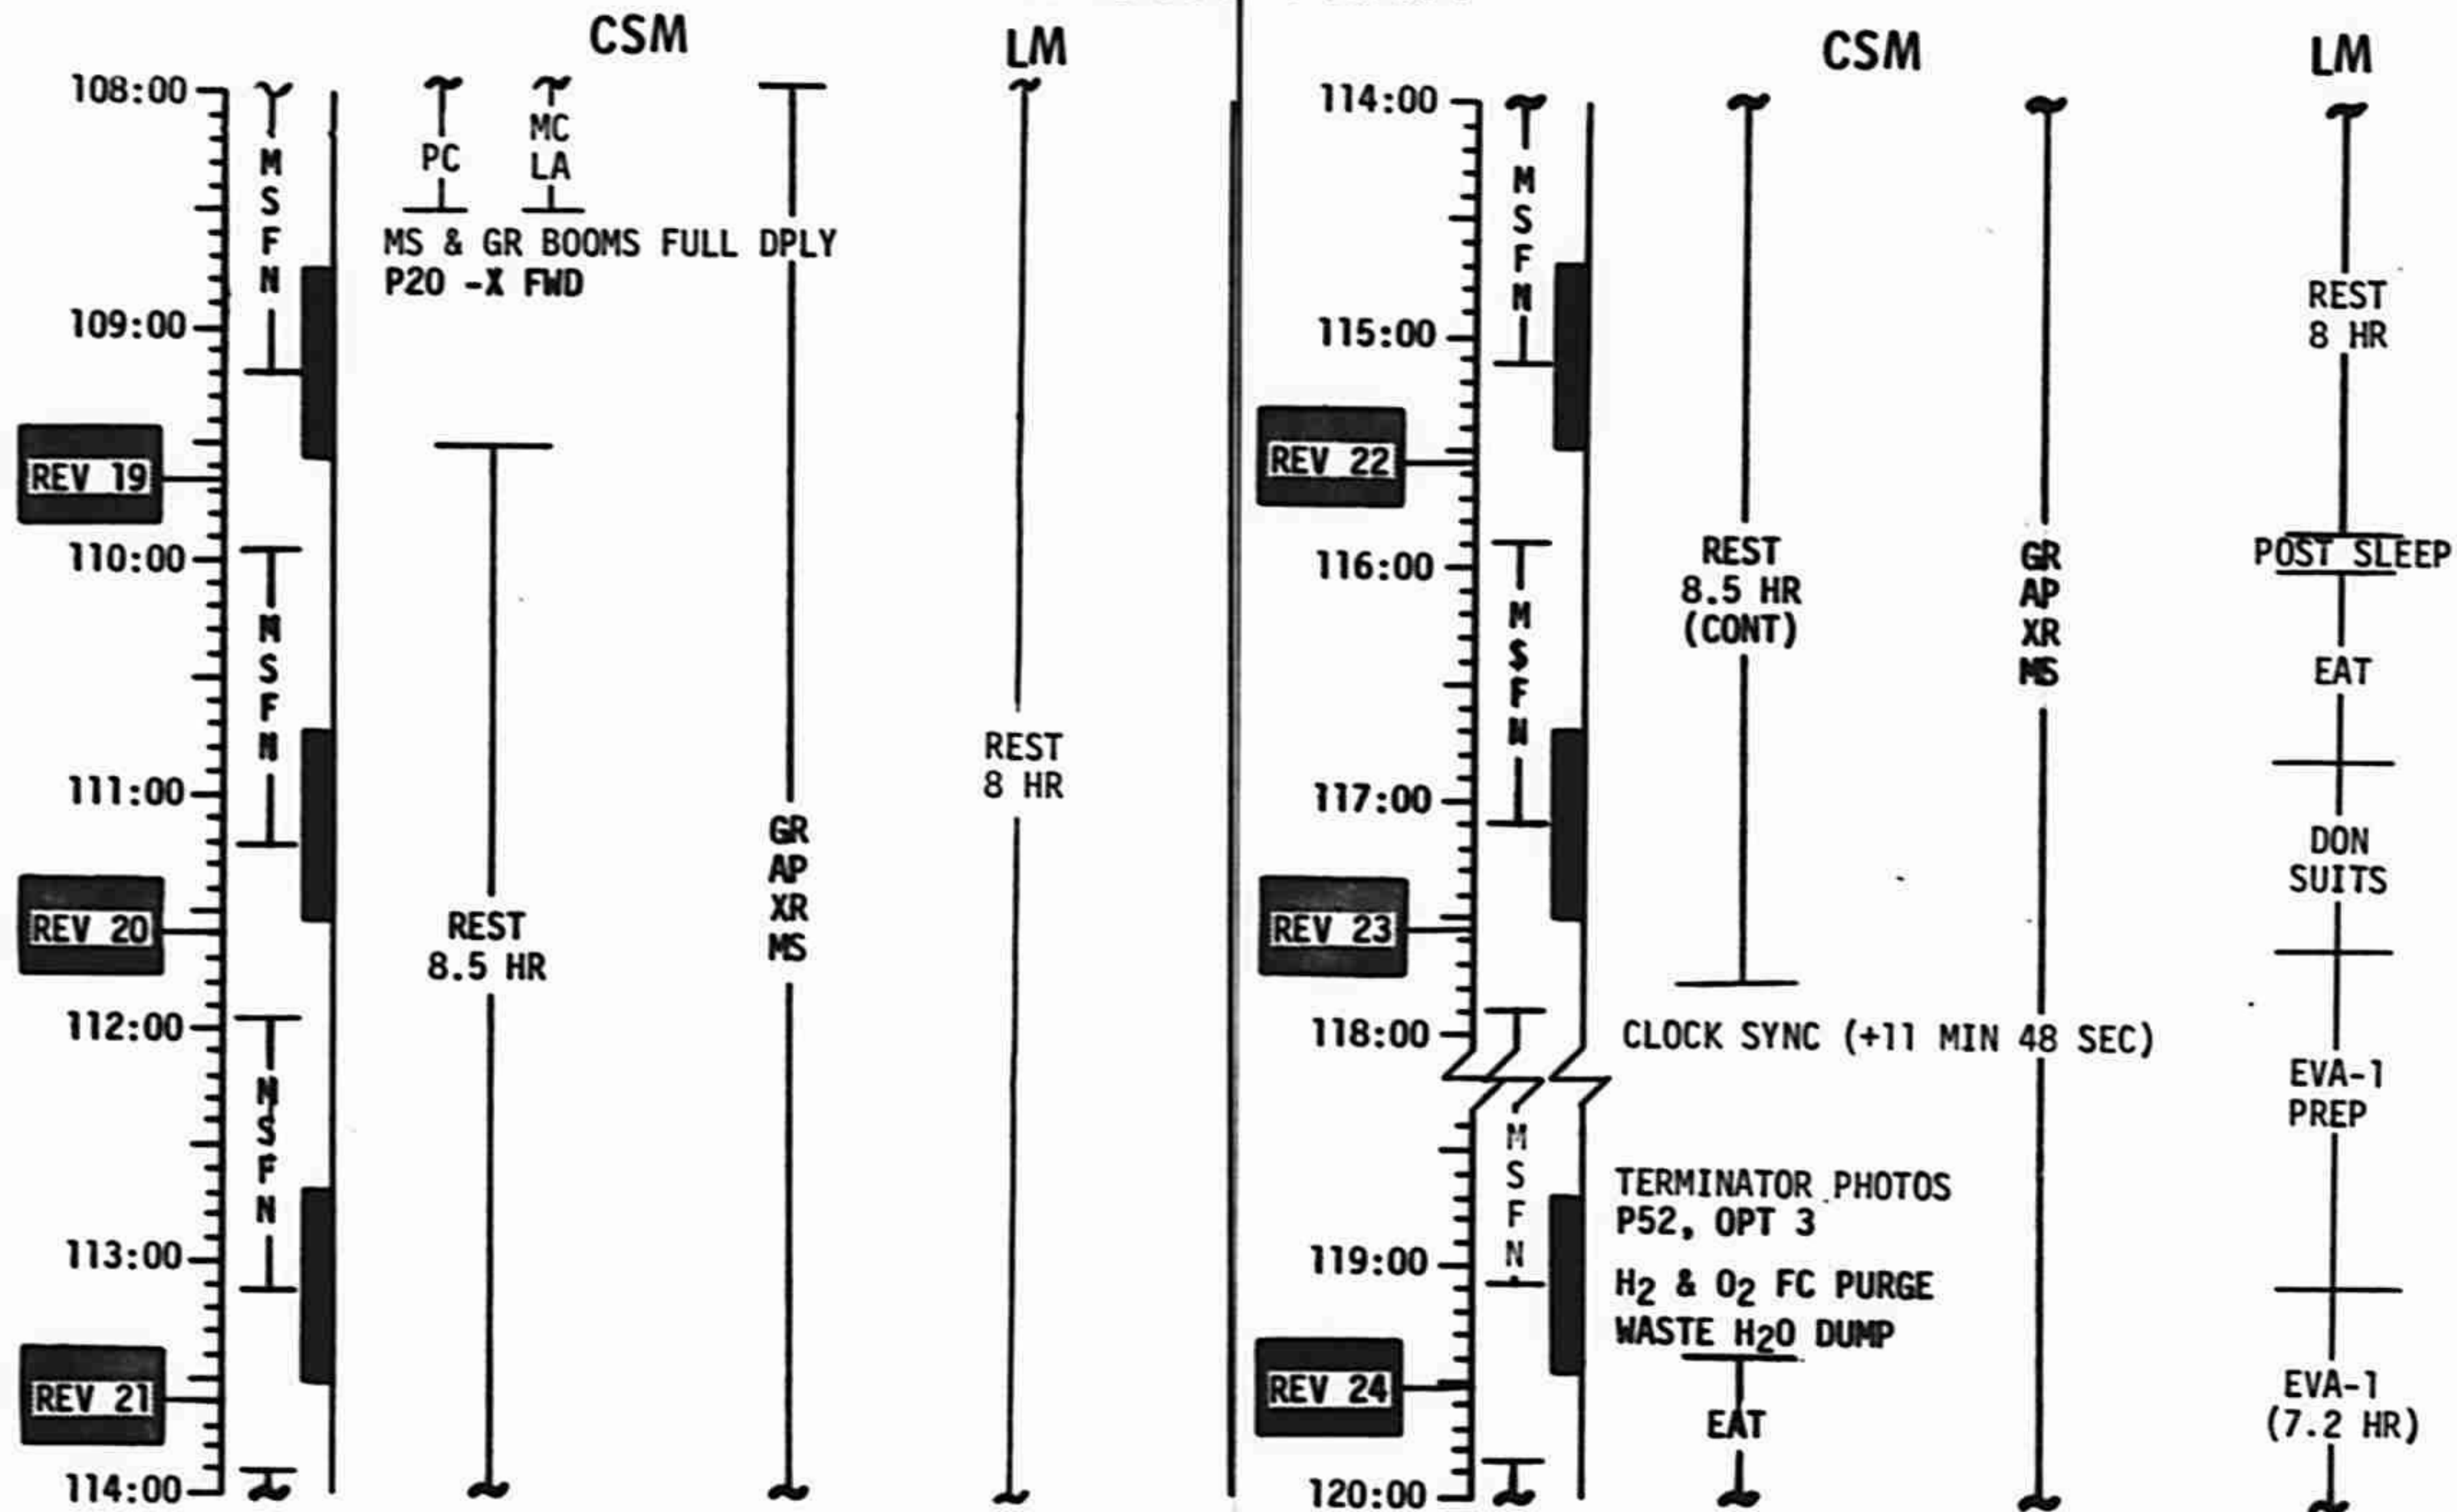

FLIGHT PLAN

MISSION	EDITION	DATE	TIME	DAY/REV	PAGE
APOLLO 16	FINAL (4/16)	3/6/72	108:00 - 120:00	5-6/18-24	5-10