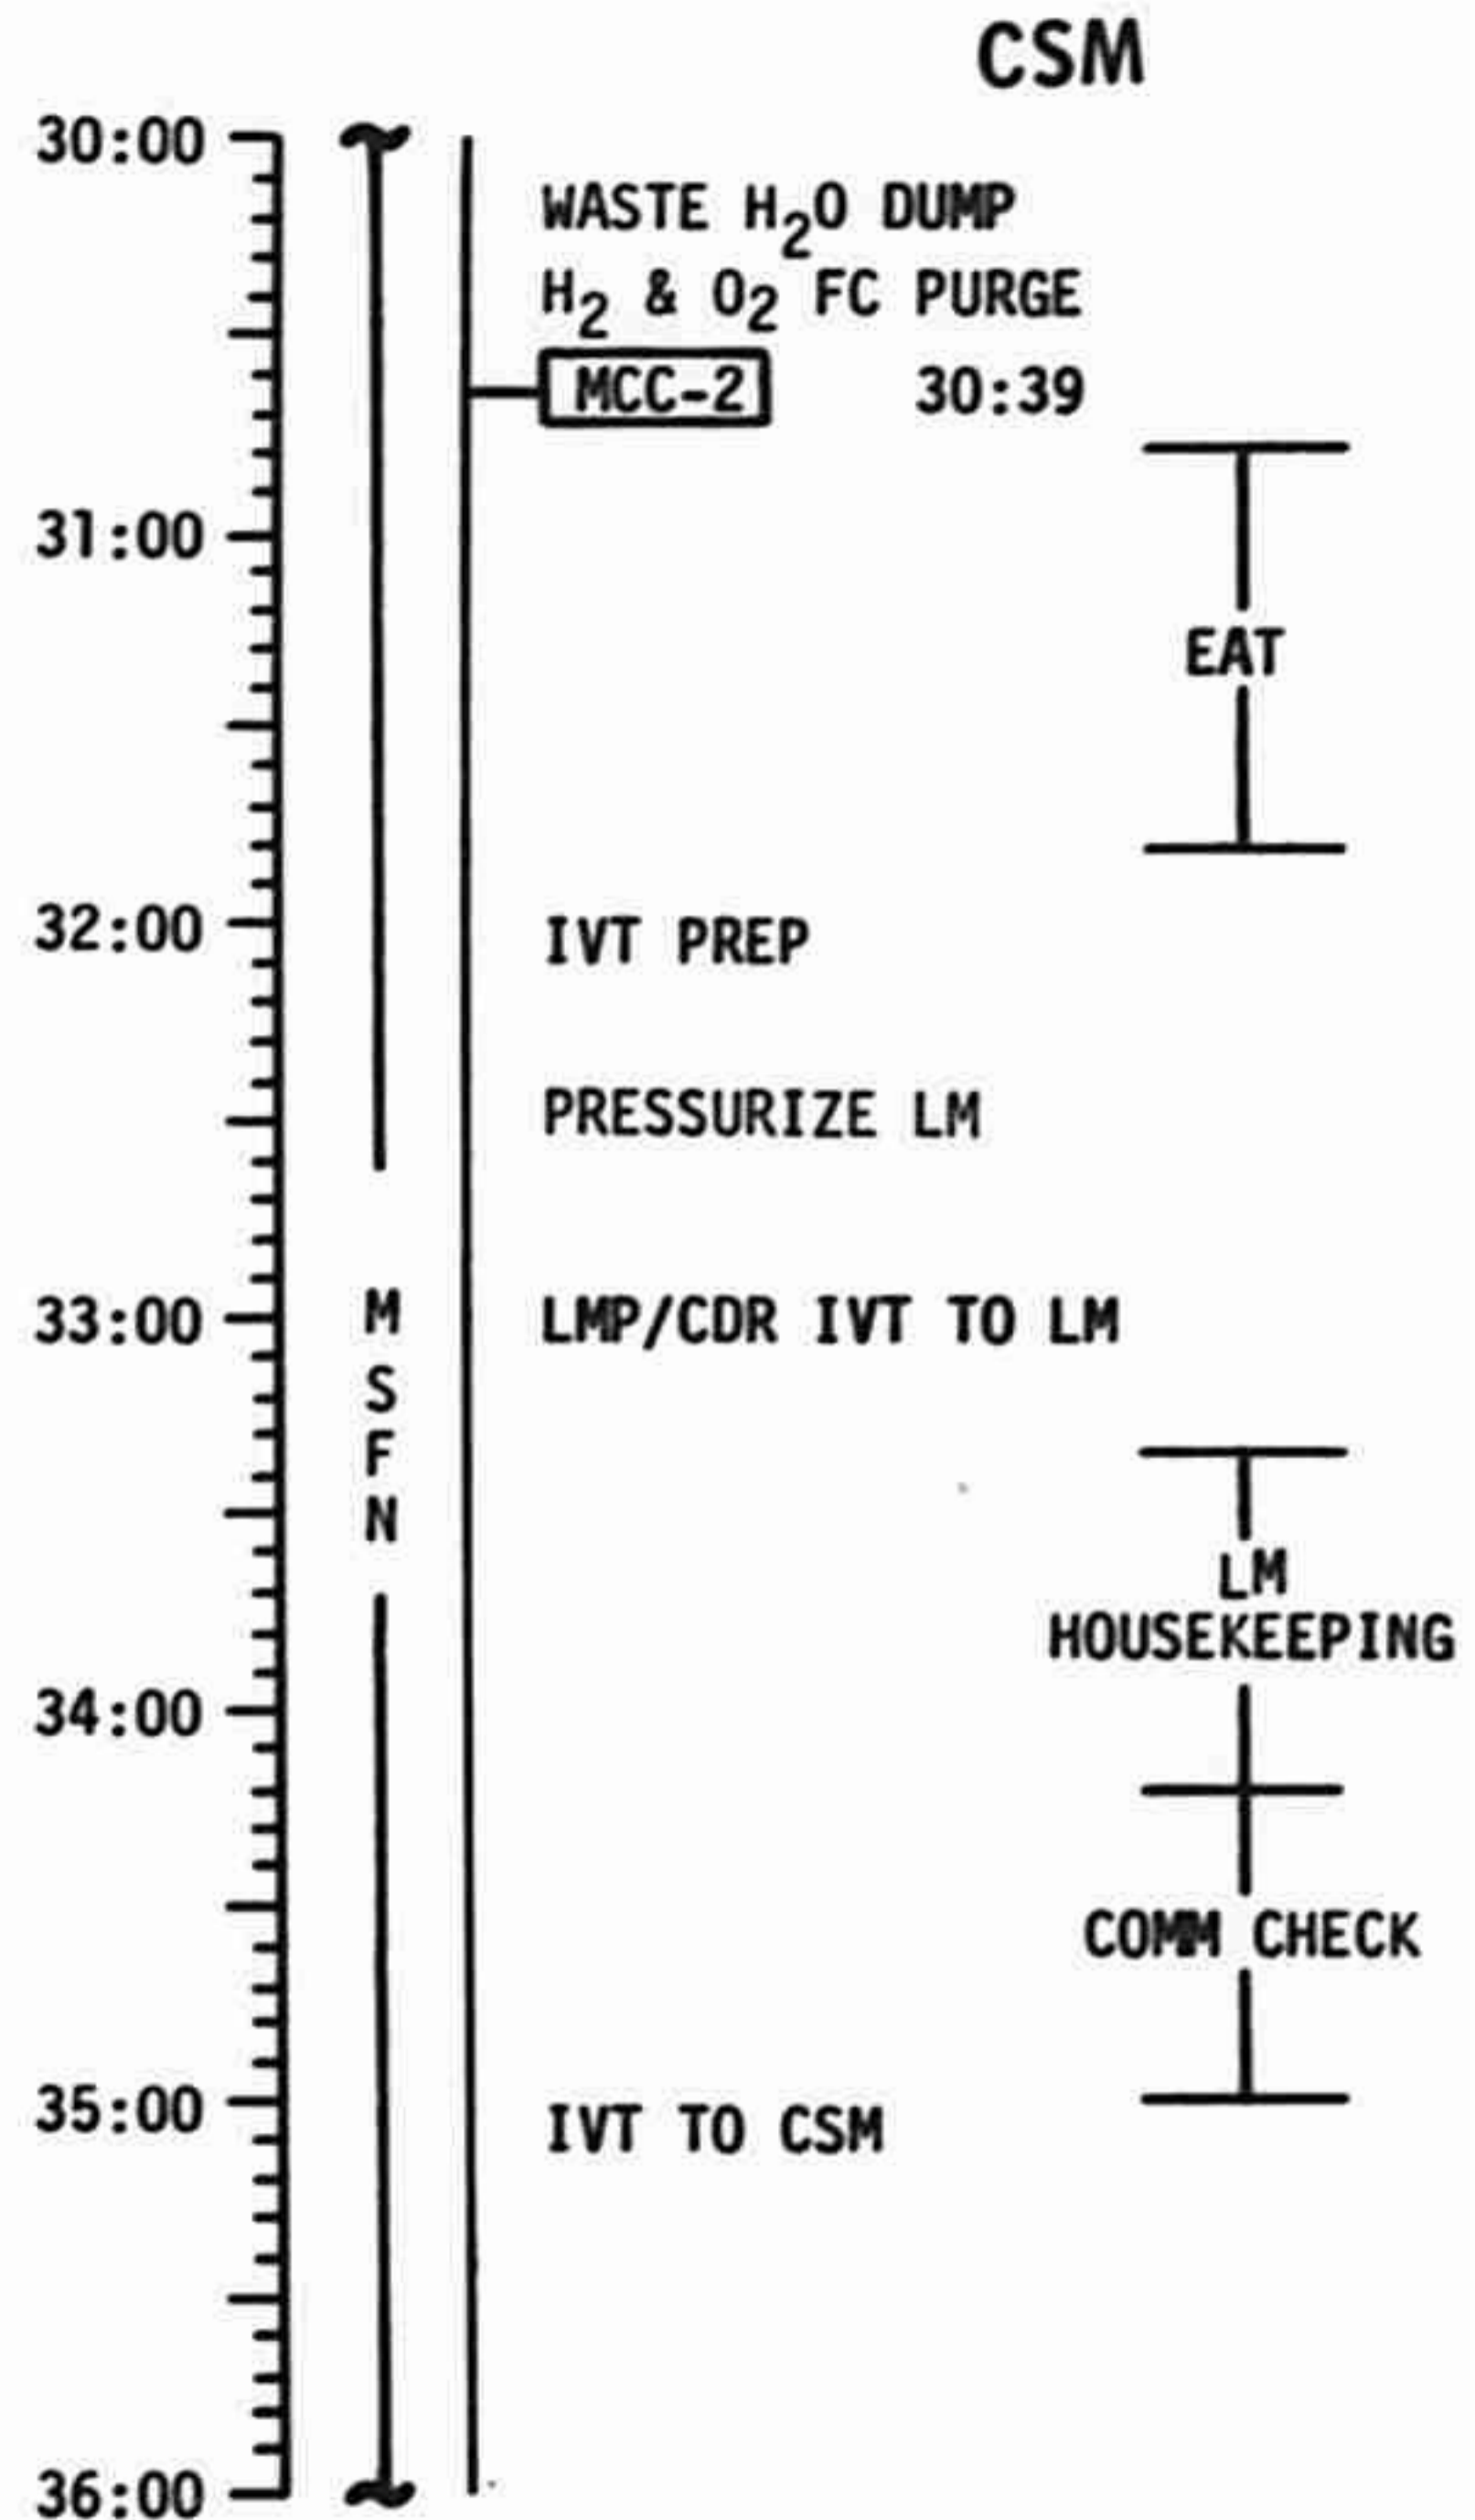

FLIGHT PLAN

MISSION	EDITION	DATE	TIME	DAY/REV	PAGE
APOLLO 16	FINAL (4/16)	3/6/72	24:00 - 36:00	2/TLC	5-3

5

6