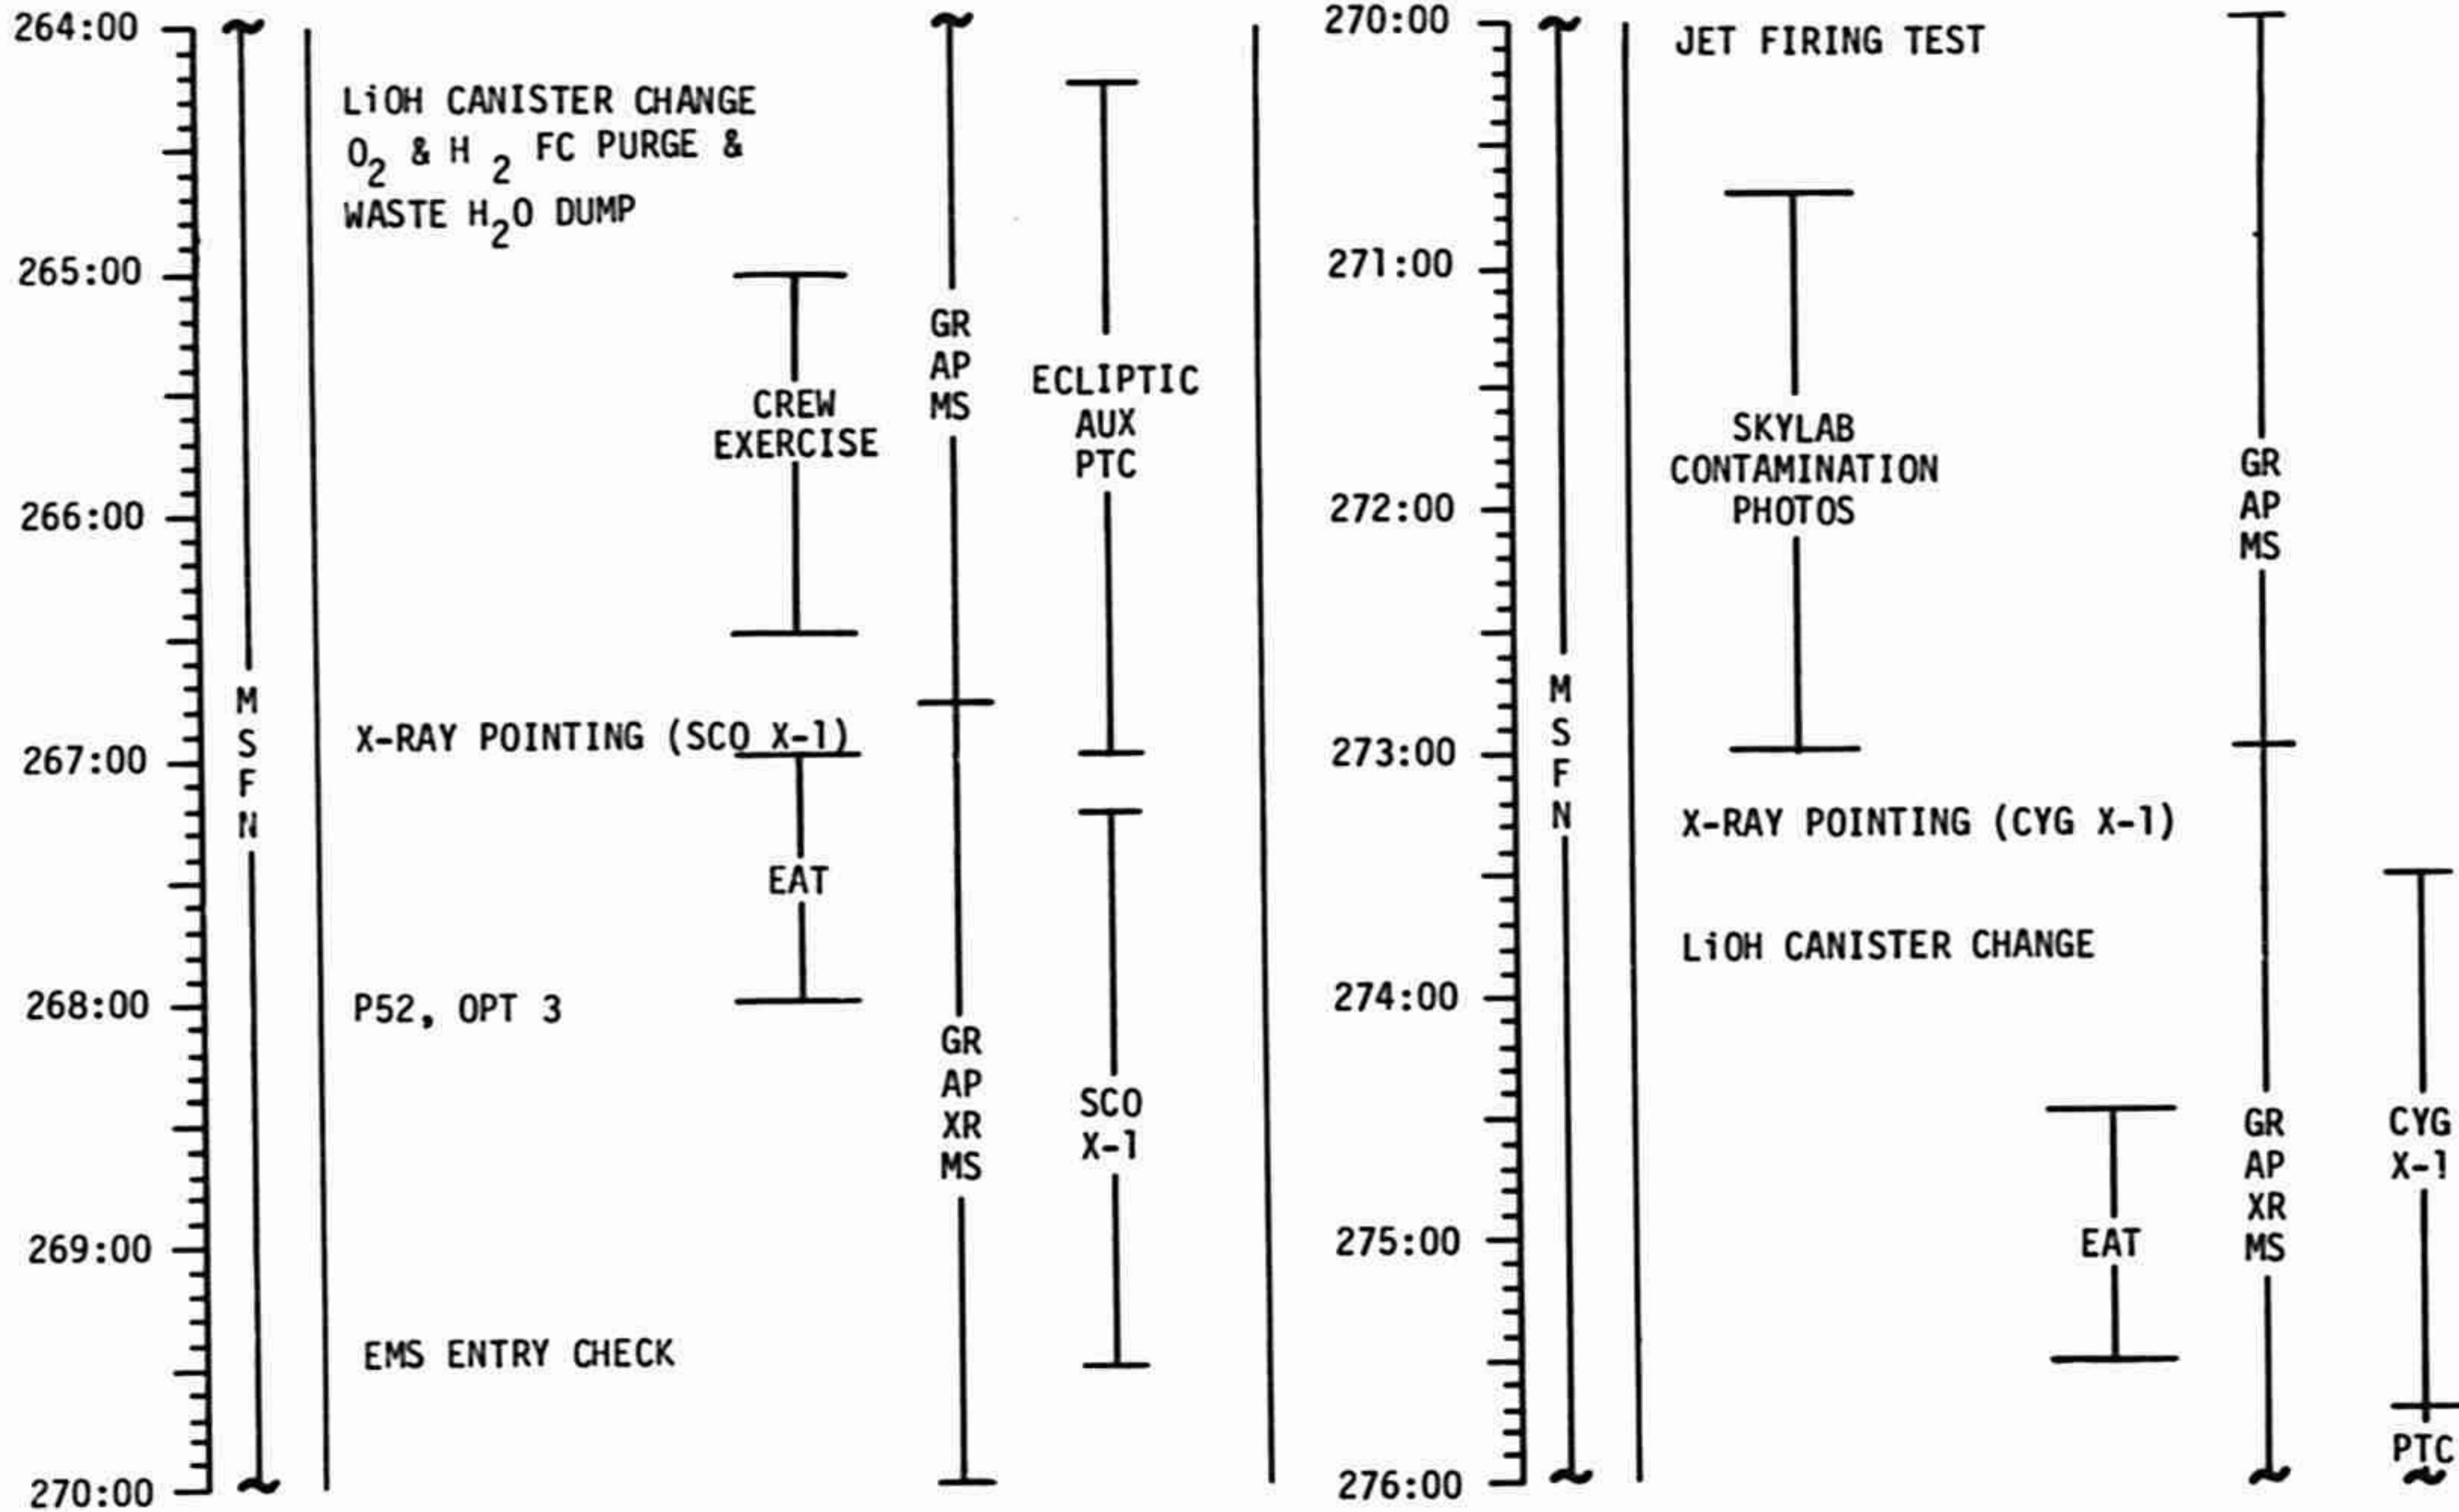

MISSION	EDITION	DATE	TIME	DAY/REV	PAGE
APOLLO 16	CHANGE A (4/16)	3/27/72	216:00 - 228:00	10/72-TEC	5-19

FLIGHT PLAN

CSM

CSM

MISSION	EDITION	DATE	TIME	DAY/REV	PAGE
APOLLO 16	FINAL (4/16)	3/6/72	228:00 - 240:00	11/TEC	5-20

FLIGHT PLANNING BRANCH

FLIGHT PLAN

CSM

CSM

MISSION	EDITION	DATE	TIME	DAY/REV	PAGE
APOLLO 16	FINAL (4/16)	3/6/72	240:00 - 252:00	11/TEC	5-21

FLIGHT PLAN

MISSION	EDITION	DATE	TIME	DAY/REV	PAGE
APOLLO 16	FINAL (4/16)	3/6/72	252:00 - 264:00	11-12/TEC	5-22

FLIGHT PLAN

CSM

CSM

MISSION	EDITION	DATE	TIME	DAY/REV	PAGE
APOLLO 16	CHANGE A (4/16)	3/27/72	264:00 - 276:00	12/TEC	5-23

FLIGHT PLAN

CSM

CSM

MISSION	EDITION	DATE	TIME	DAY/REV	PAGE
APOLLO 16	FINAL (4/16)	3/6/72	276:00 - 288:00	13/TEC	5-24