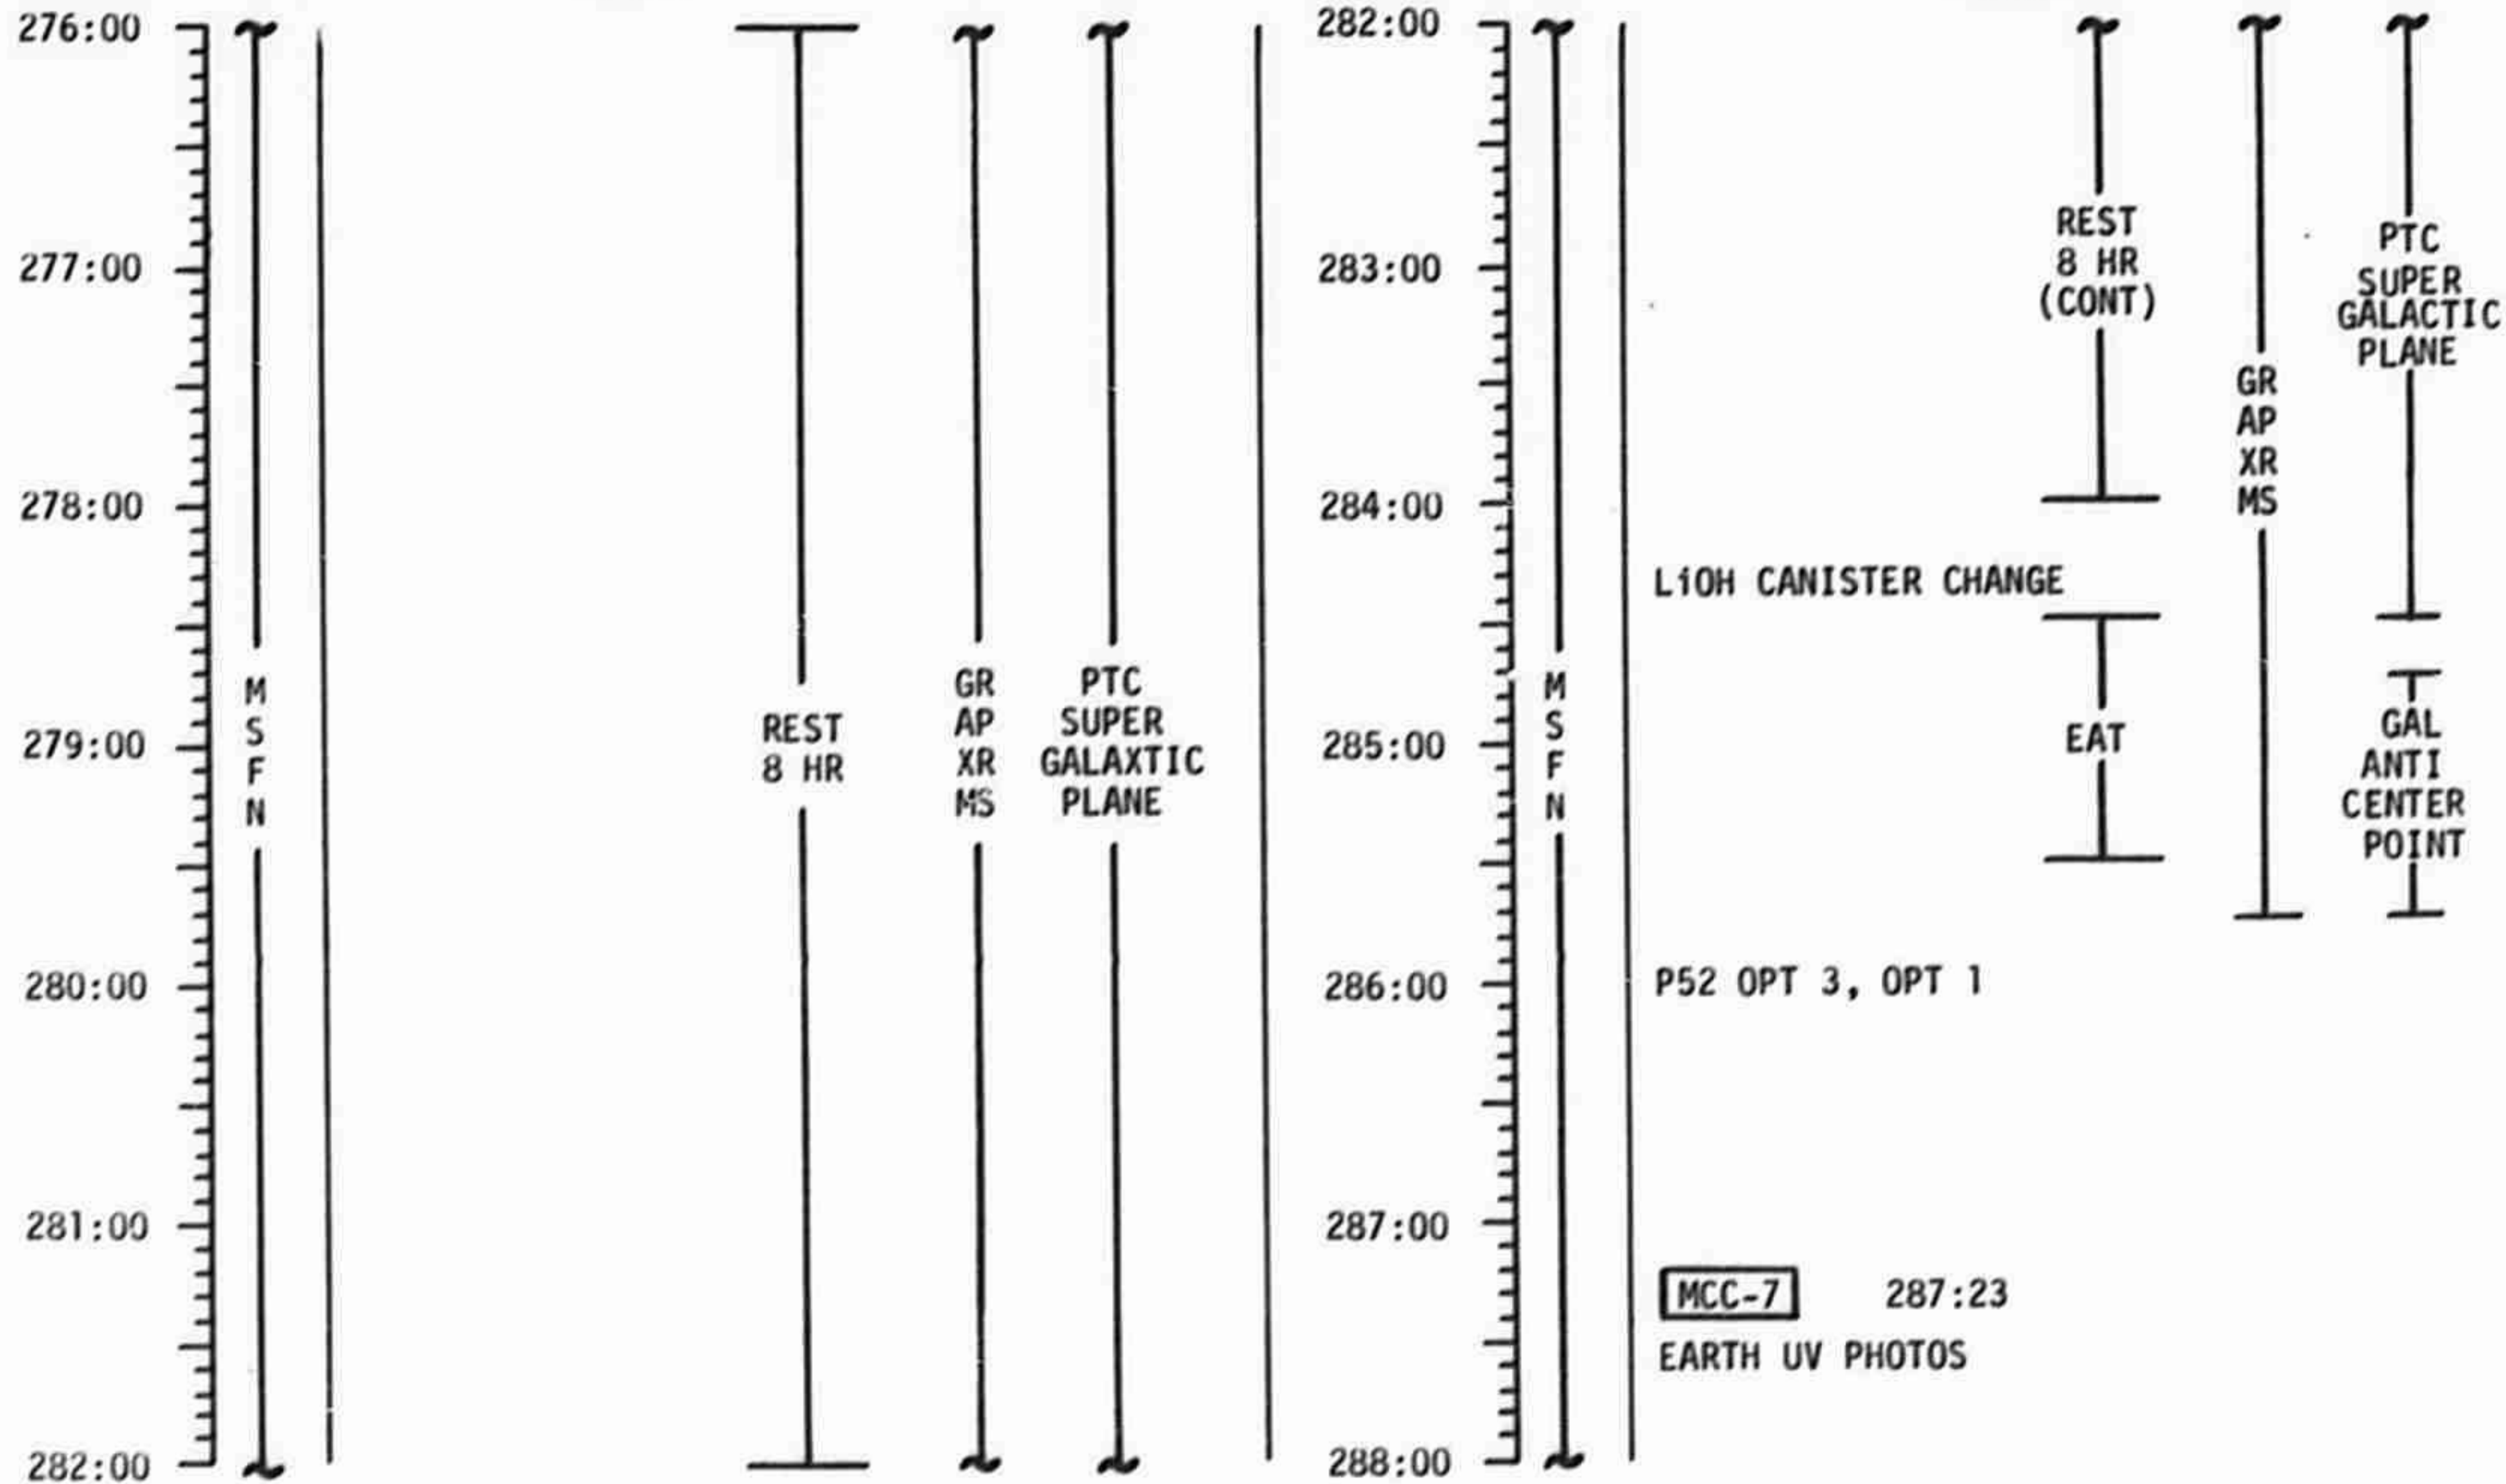

FLIGHT PLAN

CSM

CSM

MISSION	EDITION	DATE	TIME	DAY/REV	PAGE
APOLLO 16	CHANGE A (4/16)	3/27/72	264:00 - 276:00	12/TEC	5-23

FLIGHT PLAN

CSM

CSM

MISSION	EDITION	DATE	TIME	DAY/REV	PAGE
APOLLO 16	FINAL (4/16)	3/6/72	276:00 - 288:00	13/TEC	5-24