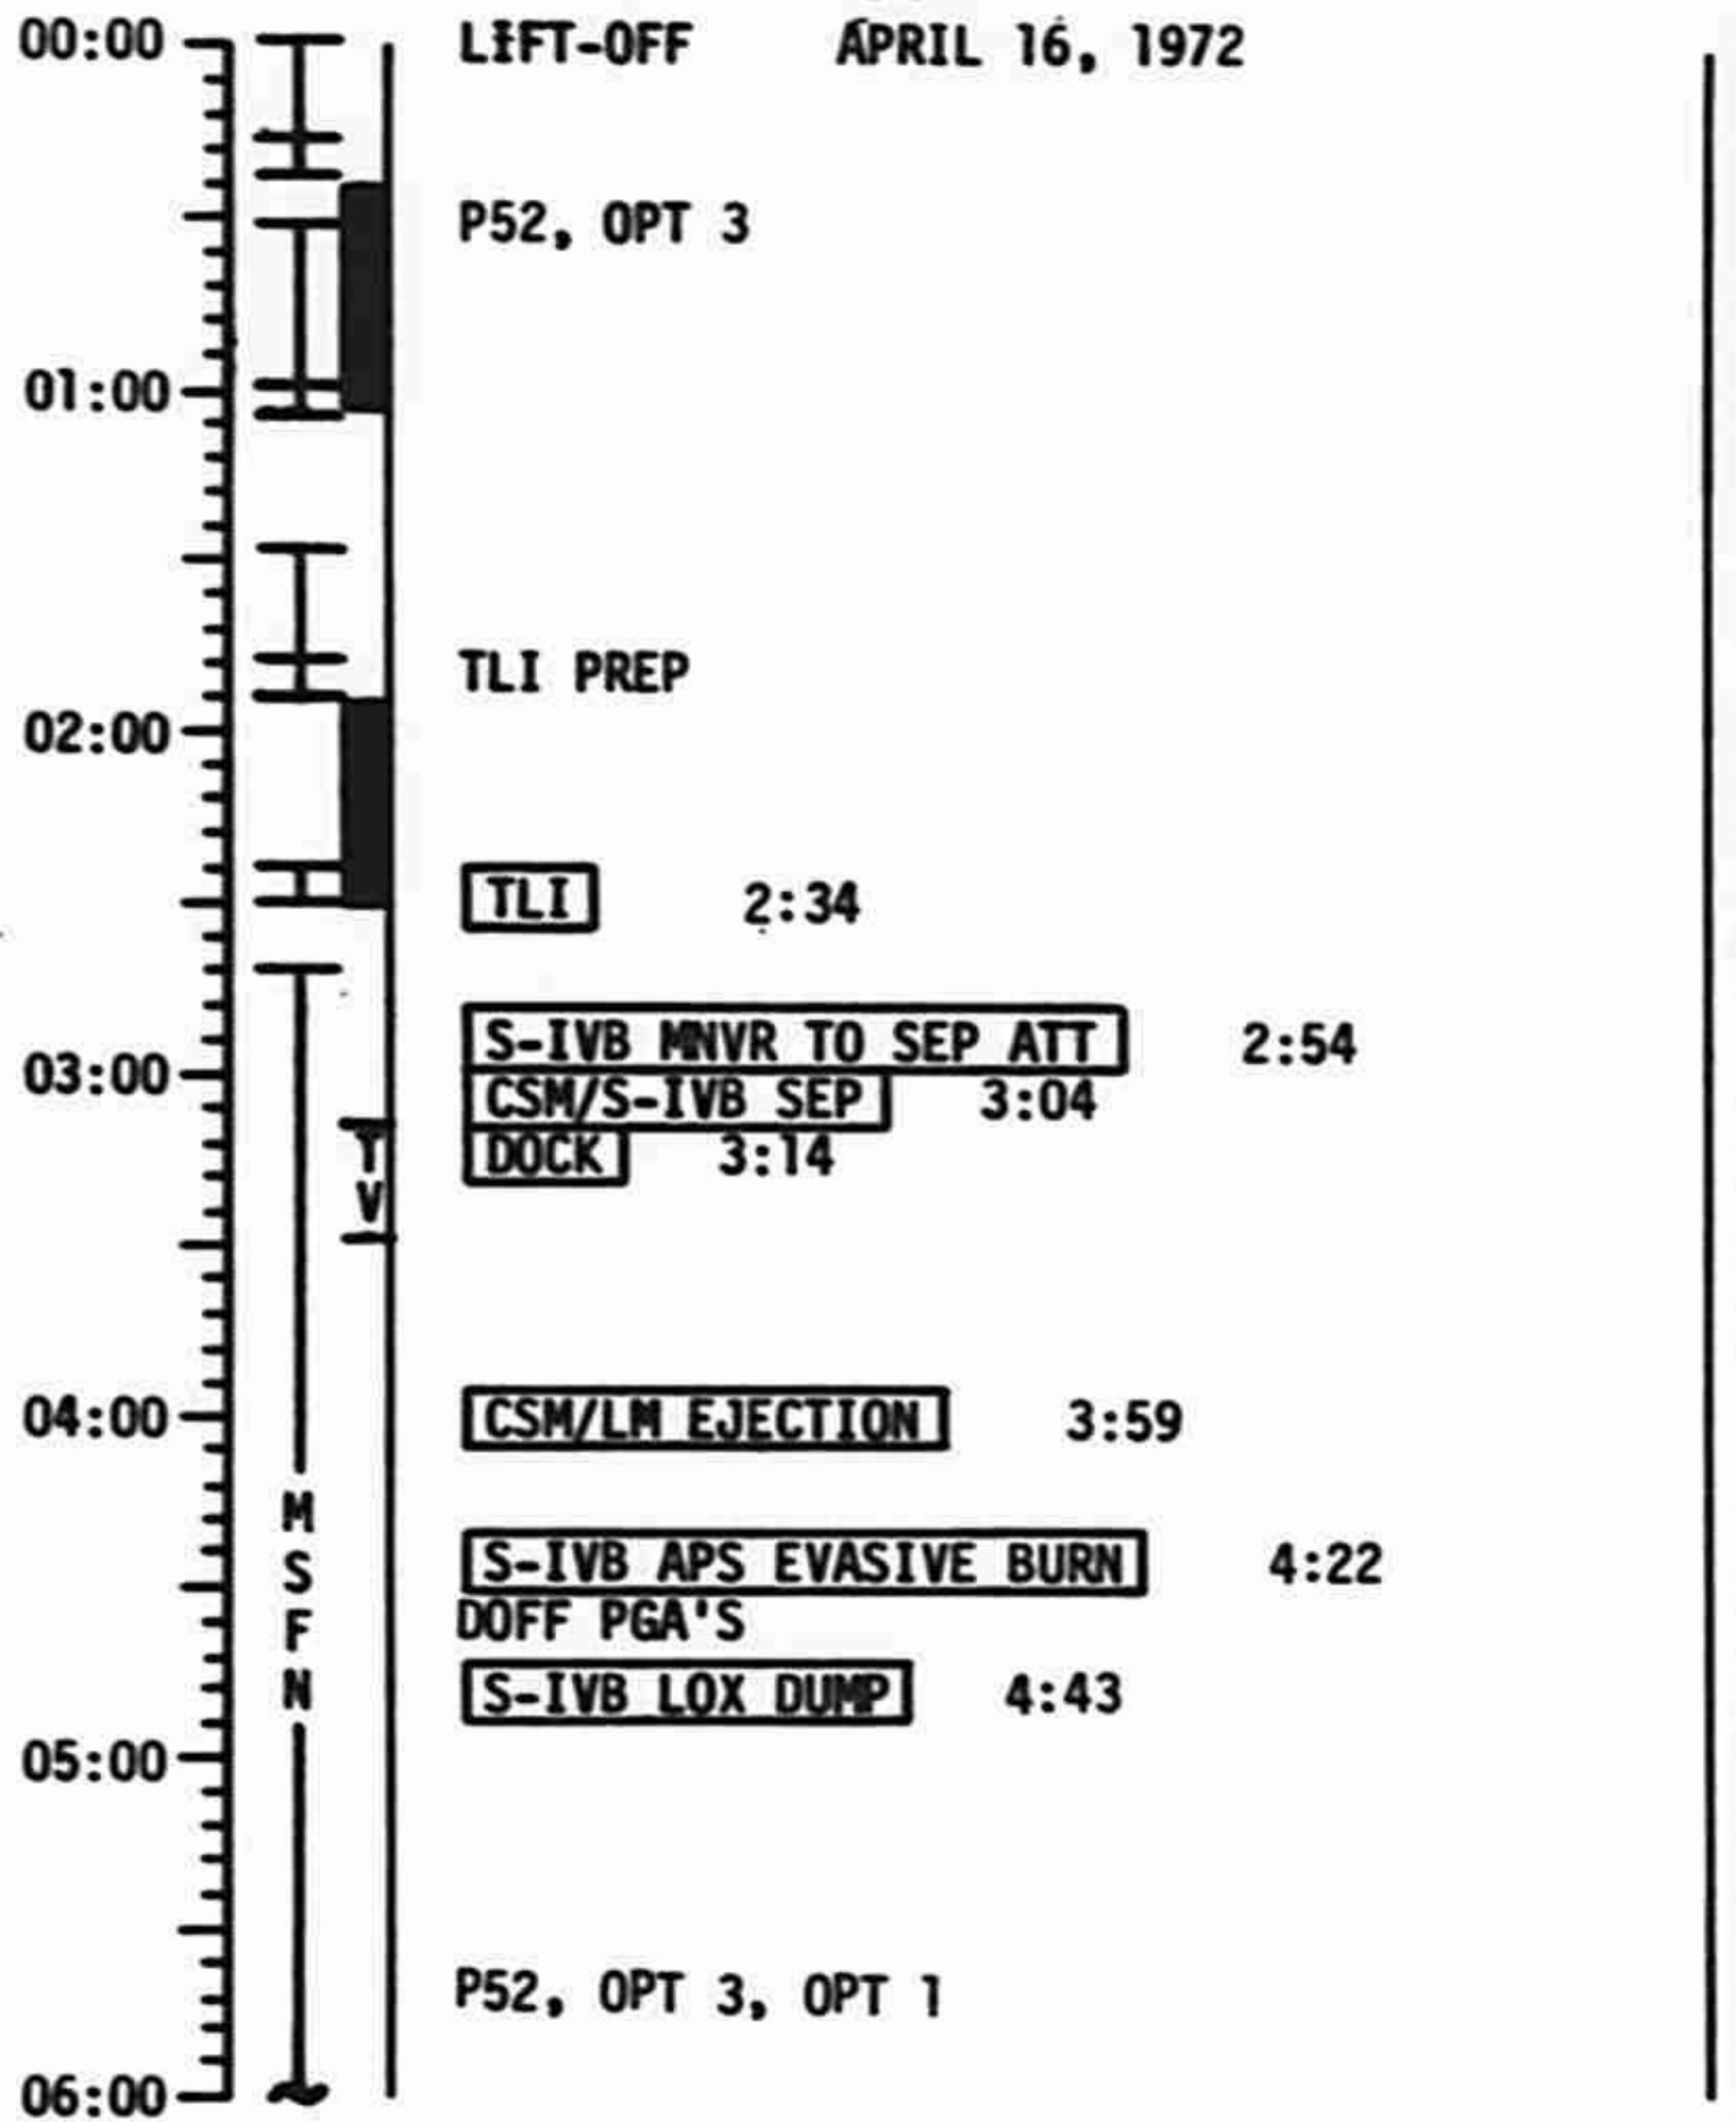

FLIGHT PLAN

CSM
APRIL 16, 1972

CSM

MISSION	EDITION	DATE	TIME	DAY/REV	PAGE
APOLLO 16	FINAL (4/16)	3/6/72	00:00 - 12:00	1/E0-TLC	5-1

2

FLIGHT PLAN

MISSION	EDITION	DATE	TIME	DAY/REV	PAGE
APOLLO 16	FINAL (4/16)	3/6/72	12:00 - 24:00	1-2/TLC	5-2