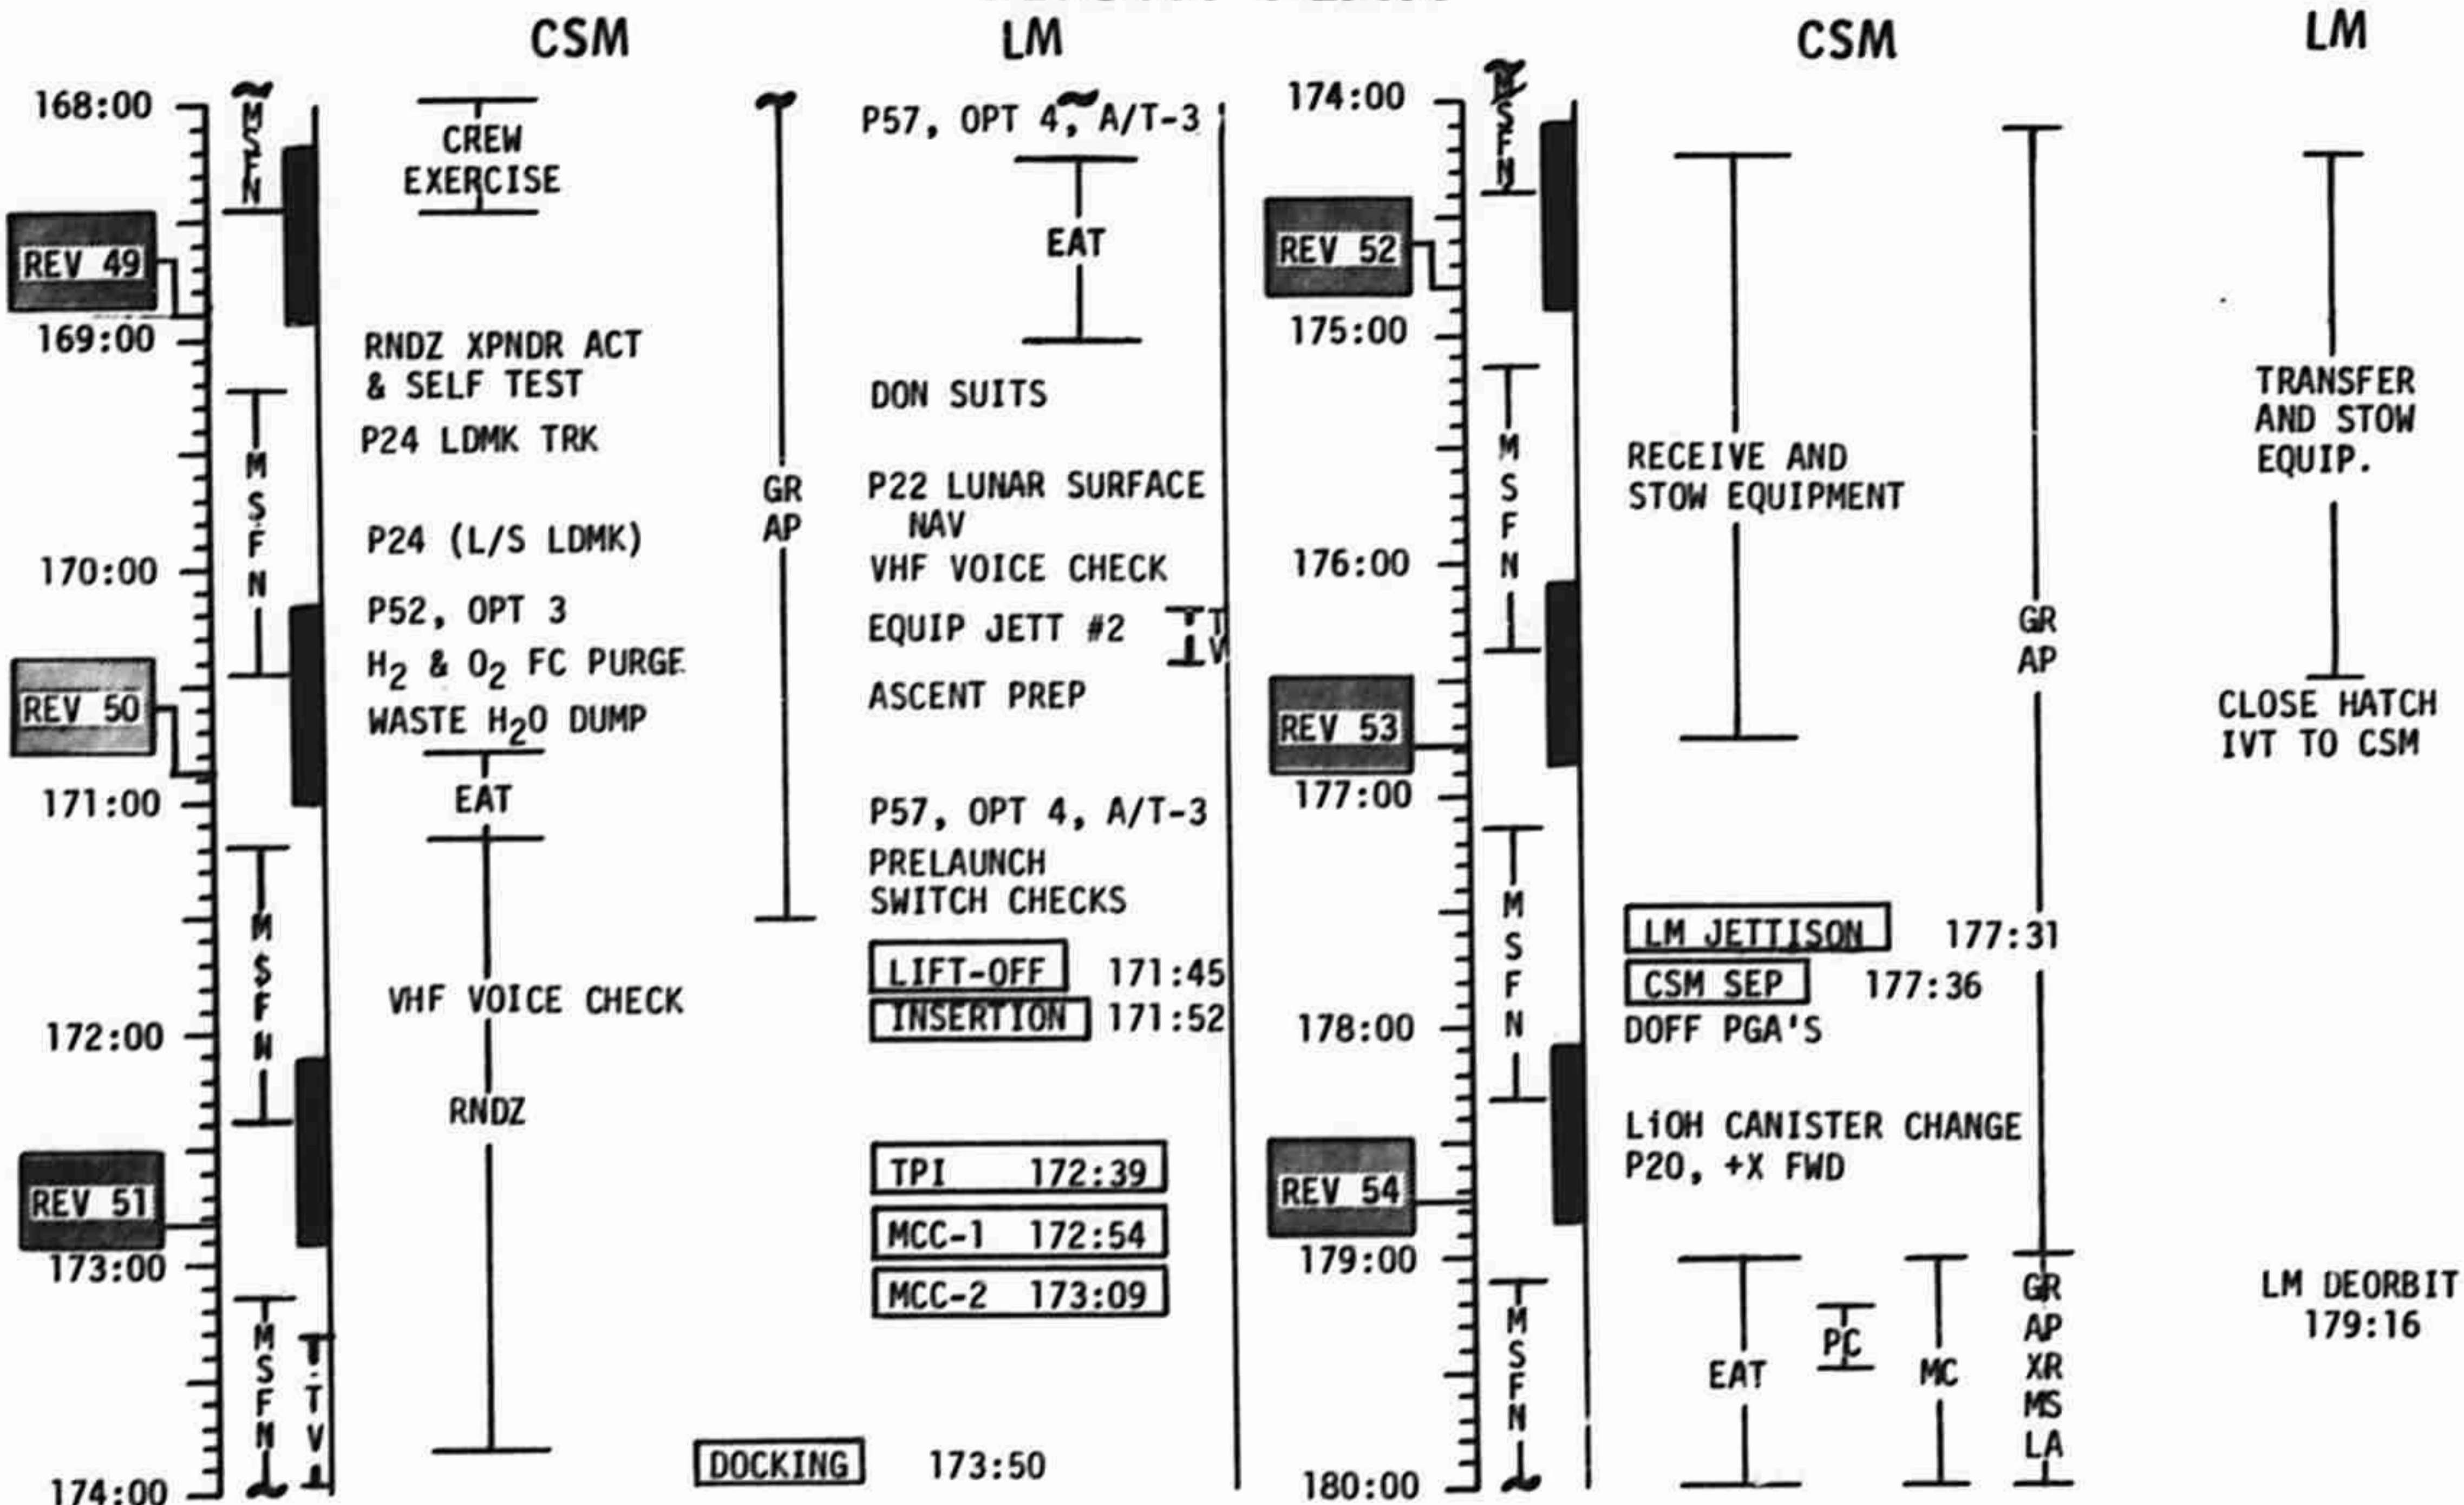

18

FLIGHT PLAN

MISSION	EDITION	DATE	TIME	DAY/REV	PAGE
APOLLO 16	FINAL (4/16)	3/6/72	108:00 - 120:00	5-6/18-24	5-10

FLIGHT PLAN

MISSION	EDITION	DATE	TIME	DAY/REV	PAGE
APOLLO 16	FINAL (4/16)	3/6/72	120:00 - 132:00	6/24-30	5-11

21

22

FLIGHT PLAN

23

MISSION	EDITION	DATE	TIME	DAY/REV	PAGE
APOLLO 16	FINAL (4/16)	3/6/72	132:00 - 144:00	6-7/30-36	5-12

24

FLIGHT PLAN

MISSION	EDITION	DATE	TIME	DAY/REV	PAGE
APOLLO 16	FINAL (4/16)	3/6/72	144:00 - 156:00	7/36-42	5-13

FLIGHT PLAN

MISSION	EDITION	DATE	TIME	DAY/REV	PAGE
APOLLO 16	FINAL (4/16)	3/6/72	156:00 - 168:00	8/42-48	5-14

FLIGHT PLAN

MISSION	EDITION	DATE	TIME	DAY/REV	PAGE
APOLLO 16	FINAL (4/16)	3/6/72	168:00 - 180:00	8/48-54	5-15