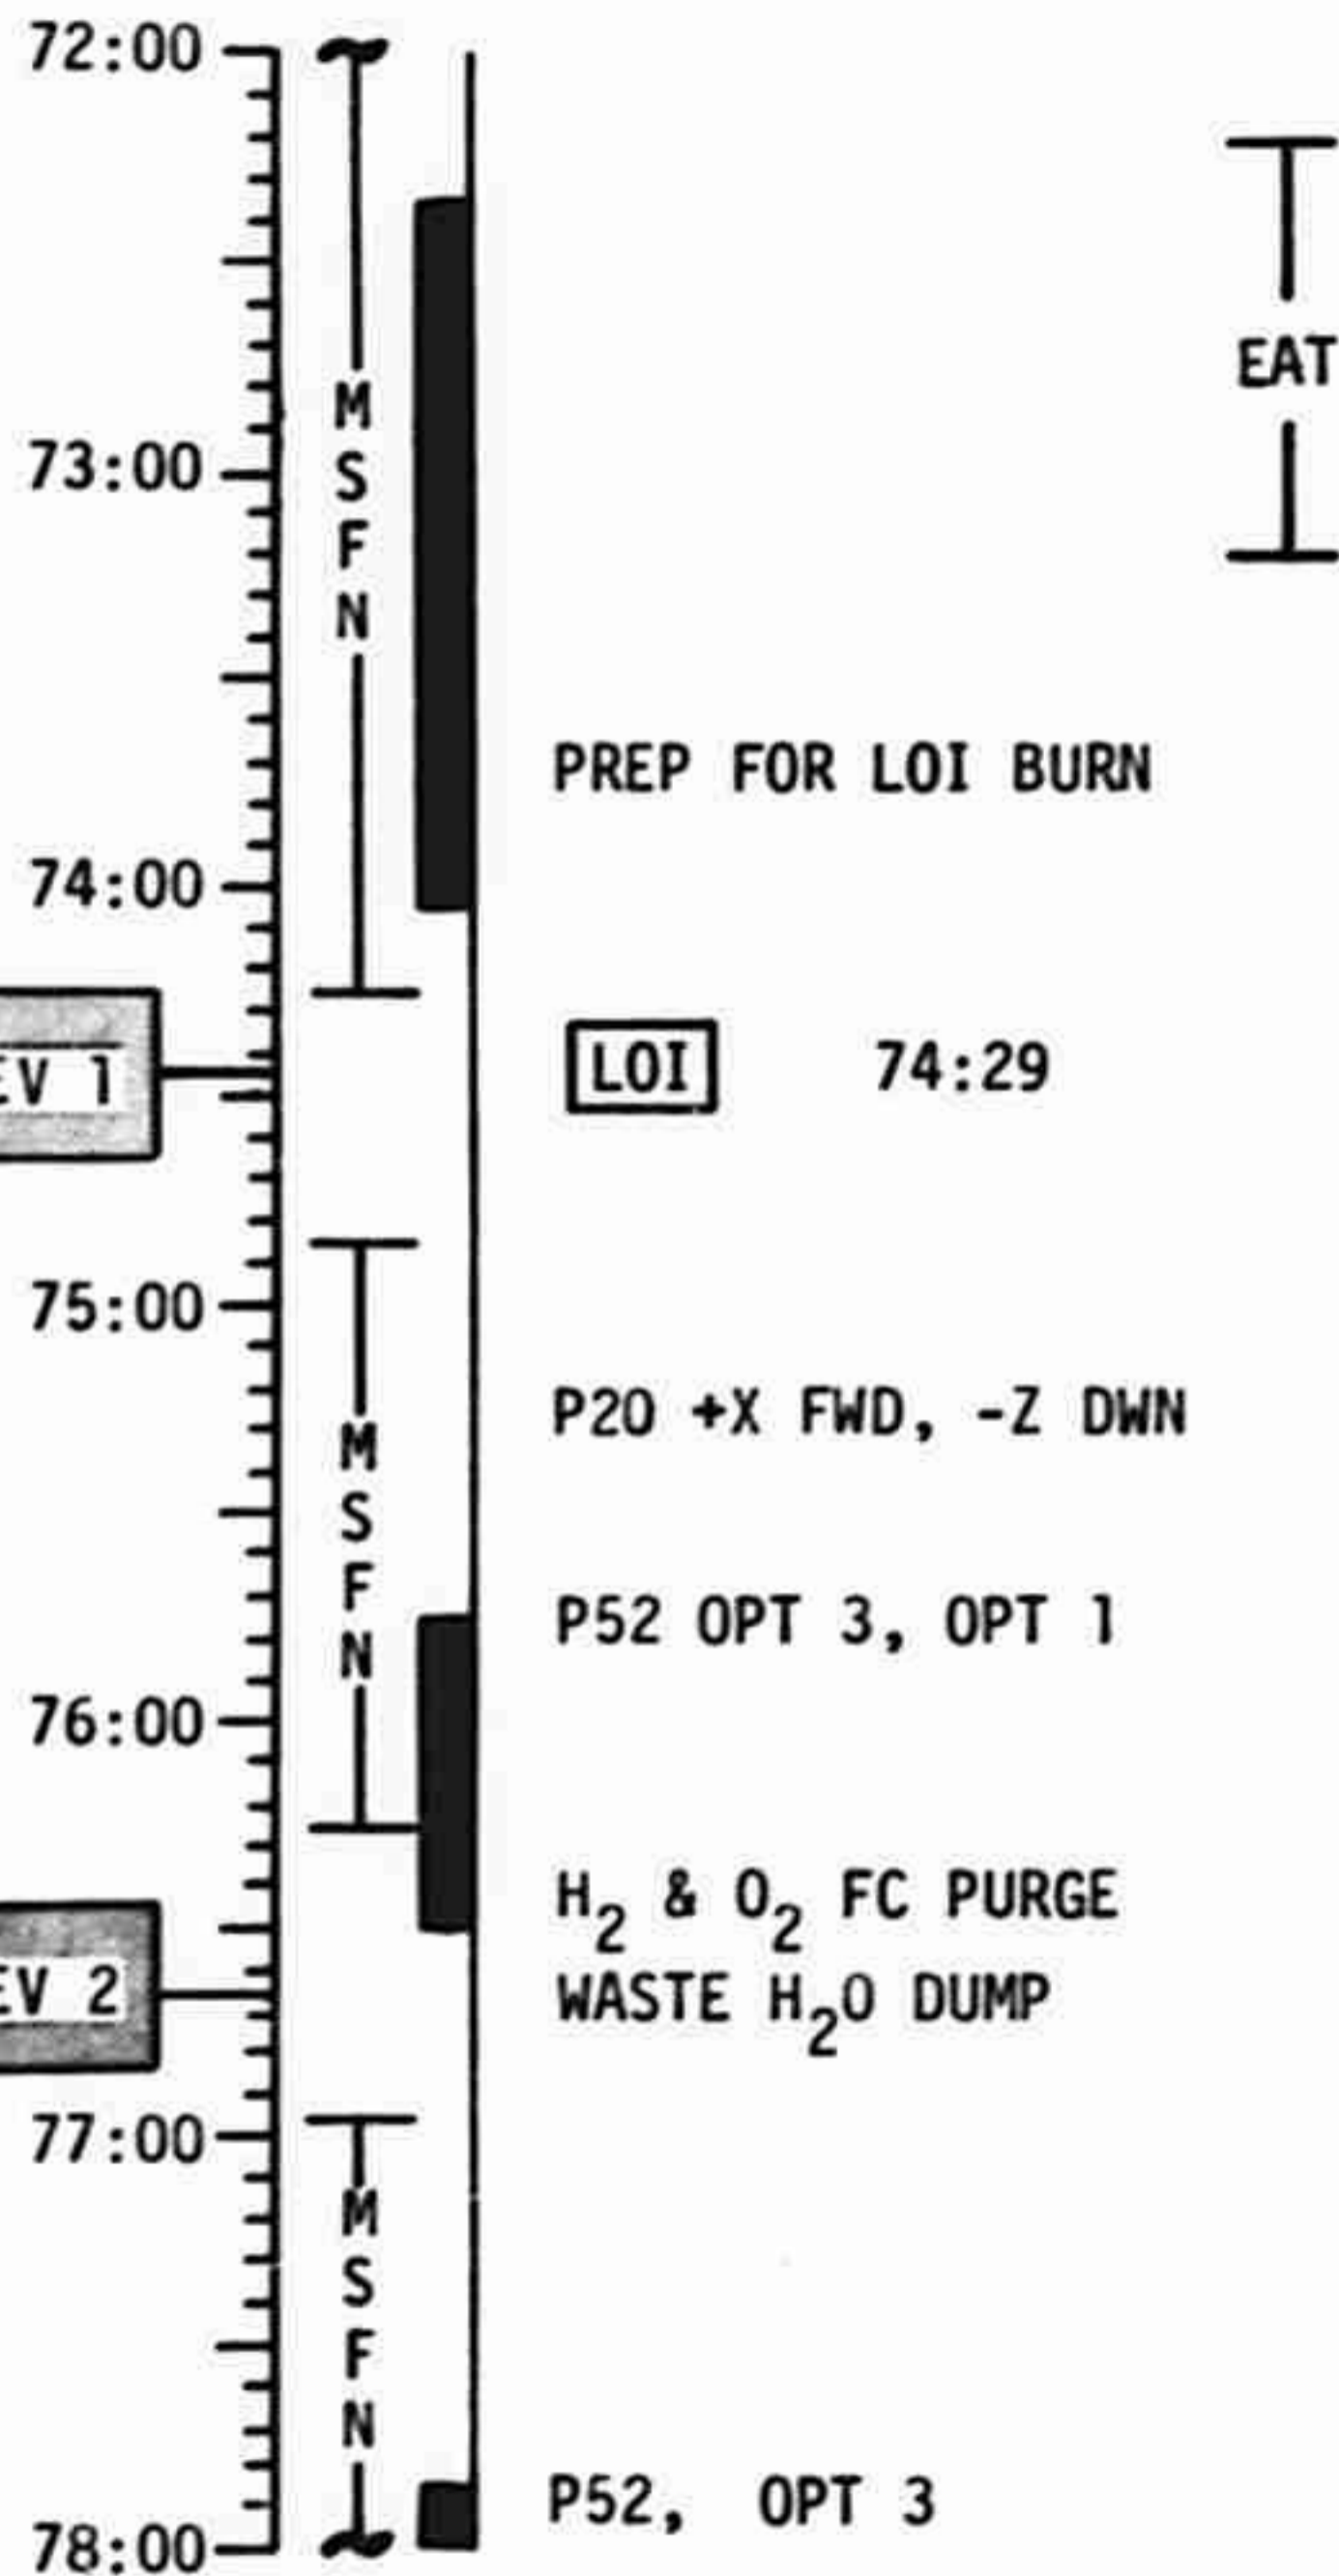

FLIGHT PLAN

MISSION	EDITION	DATE	TIME	DAY/REV	PAGE
APOLLO 16	FINAL (4/16)	3/6/72	60:00 - 72:00	3-4/TLC	5-6

FLIGHT PLAN

CSM

CSM

MISSION	EDITION	DATE	TIME	DAY/REV	PAGE
APOLLO 16	FINAL (4/16)	3/6/72	72:00 - 84:00	4/1-5	5-7