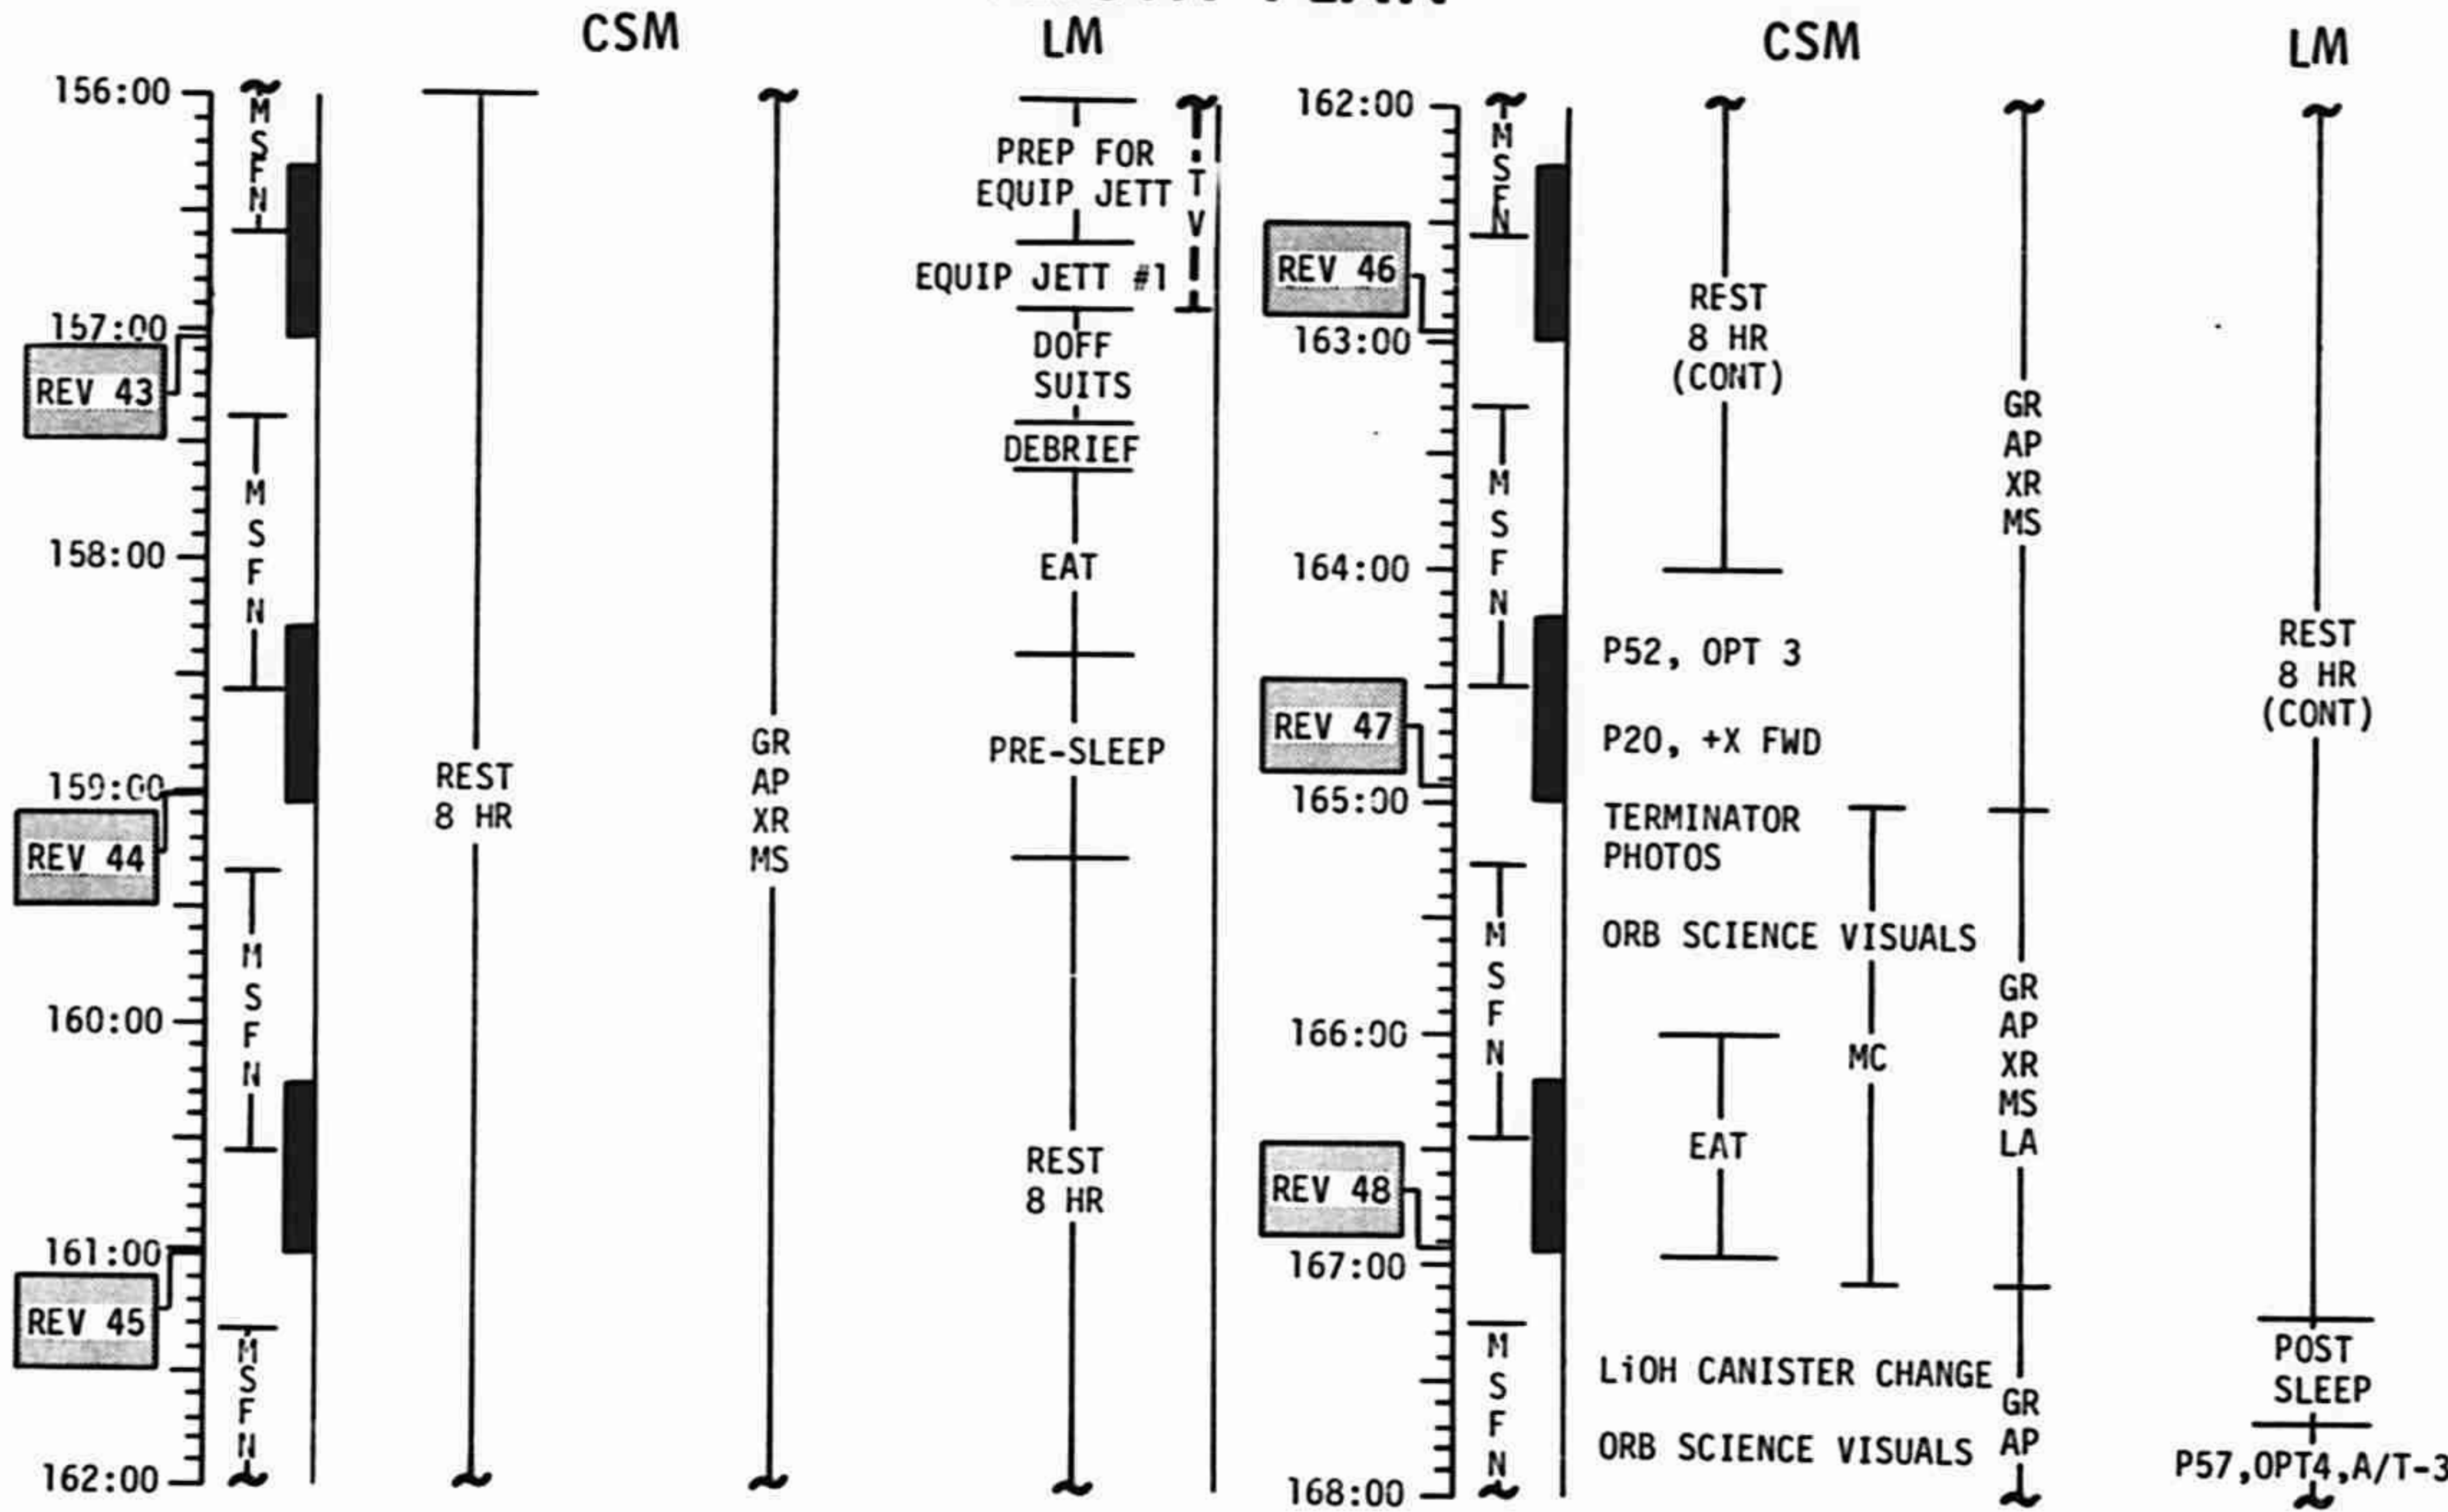

FLIGHT PLAN

MISSION	EDITION	DATE	TIME	DAY/REV	PAGE
APOLLO 16	FINAL (4/16)	3/6/72	156:00 - 168:00	8/42-48	5-14