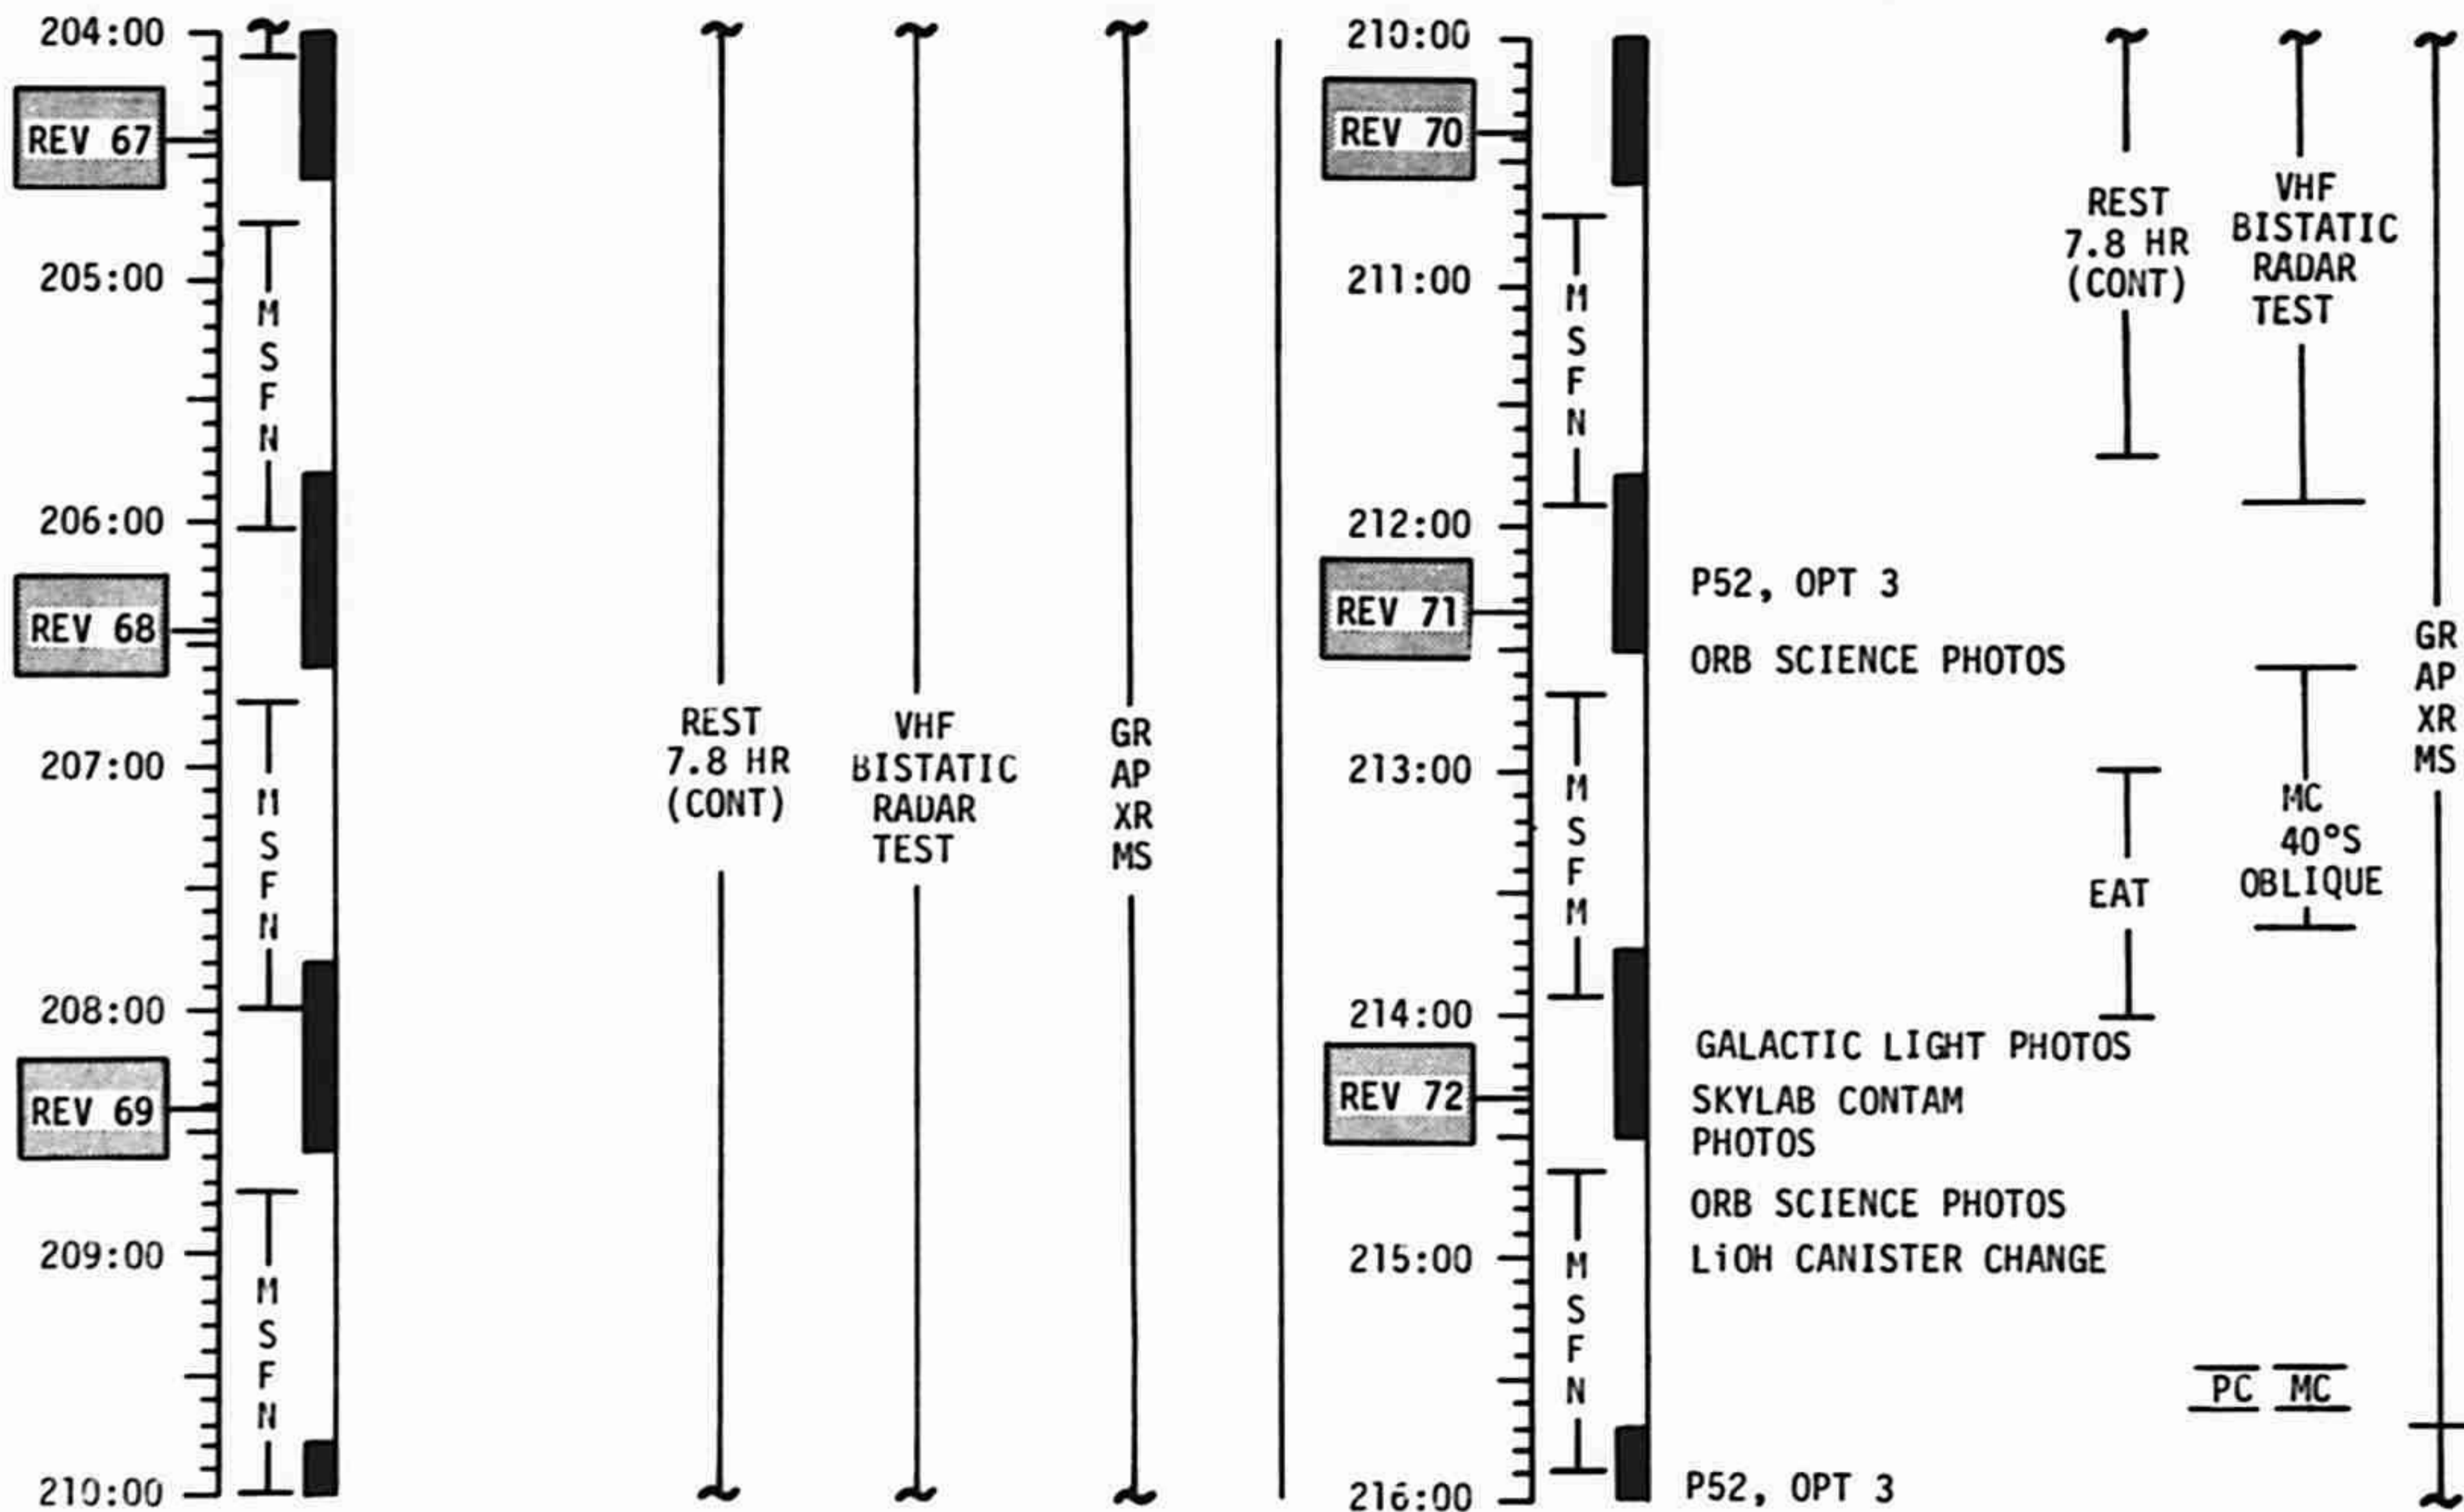

FLIGHT PLAN

CSM

CSM

MISSION	EDITION	DATE	TIME	DAY/REV	PAGE
APOLLO 16	FINAL (4/16)	3/6/72	204:00 - 216:00	10/67-72	5-18

FLIGHT PLANNING BRANCH