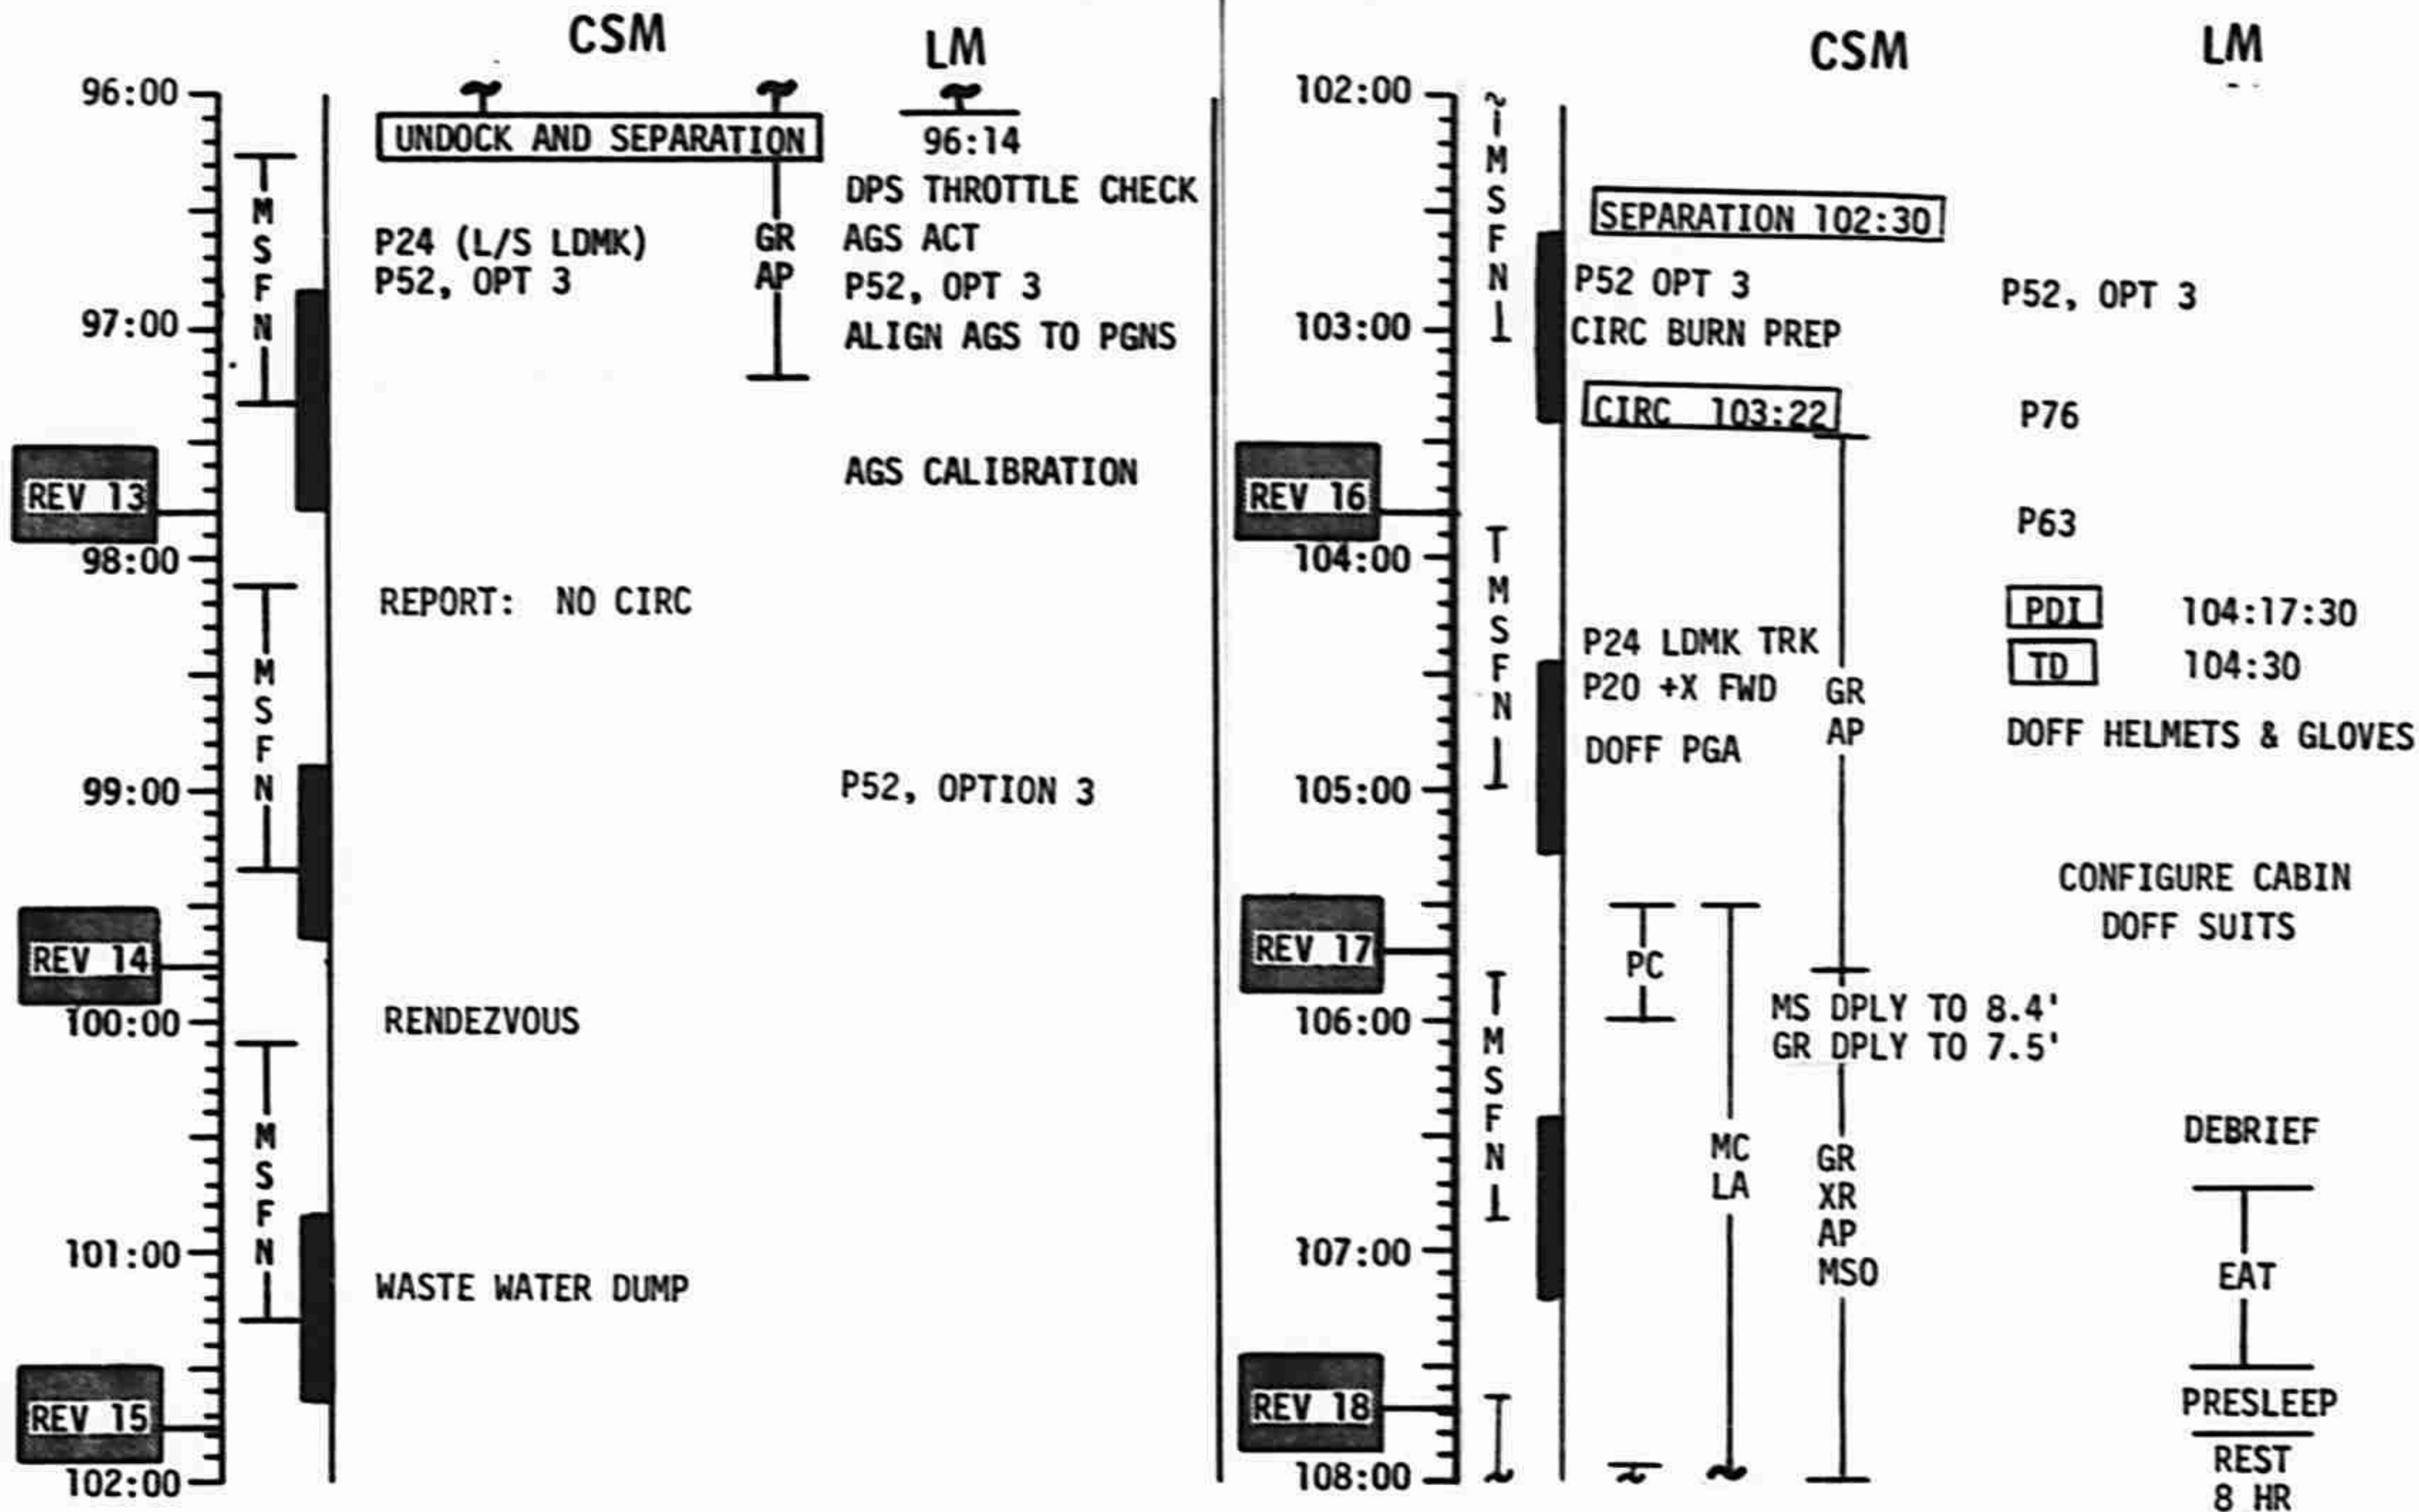

FLIGHT PLAN

MISSION	EDITION	DATE	TIME	DAY/REV	PAGE
APOLLO 16	FINAL (4/16)	3/6/72	96:00 - 108:00	5/12-18	5-9

18