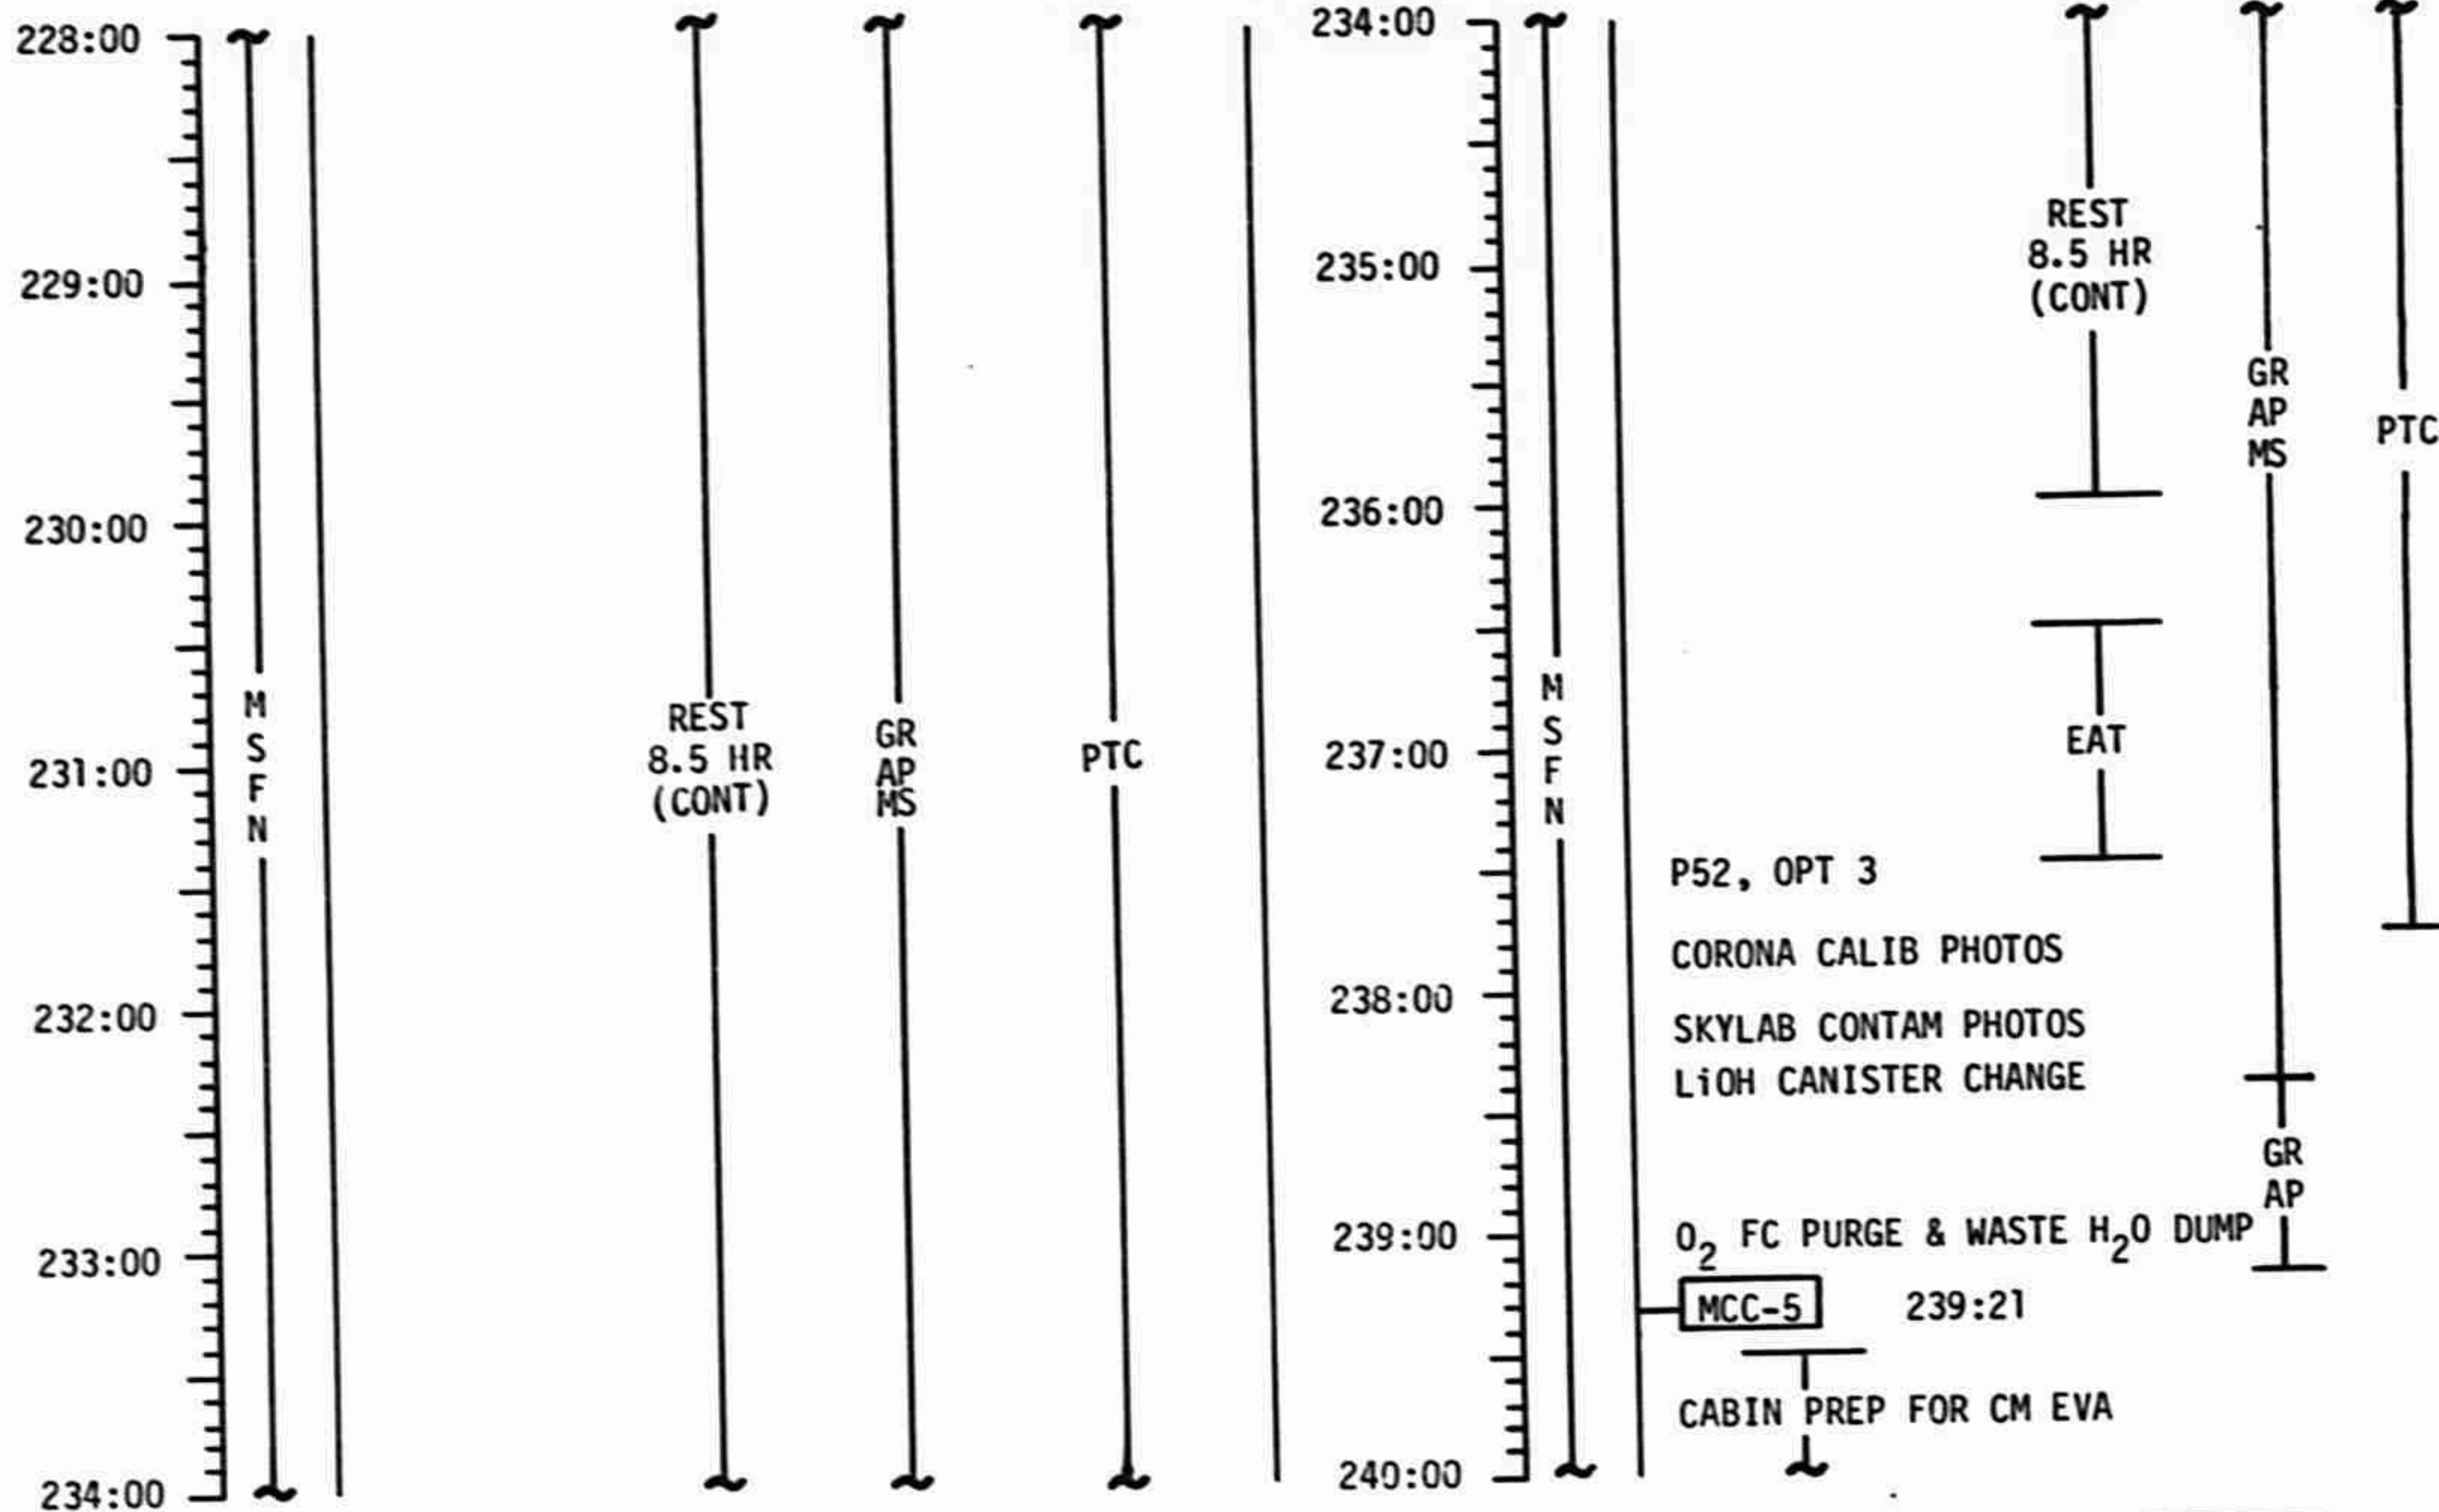

FLIGHT PLAN

CSM

CSM

MISSION	EDITION	DATE	TIME	DAY/REV	PAGE
APOLLO 16	FINAL (4/16)	3/6/72	228:00 - 240:00	11/TEC	5-20

FLIGHT PLANNING BRANCH