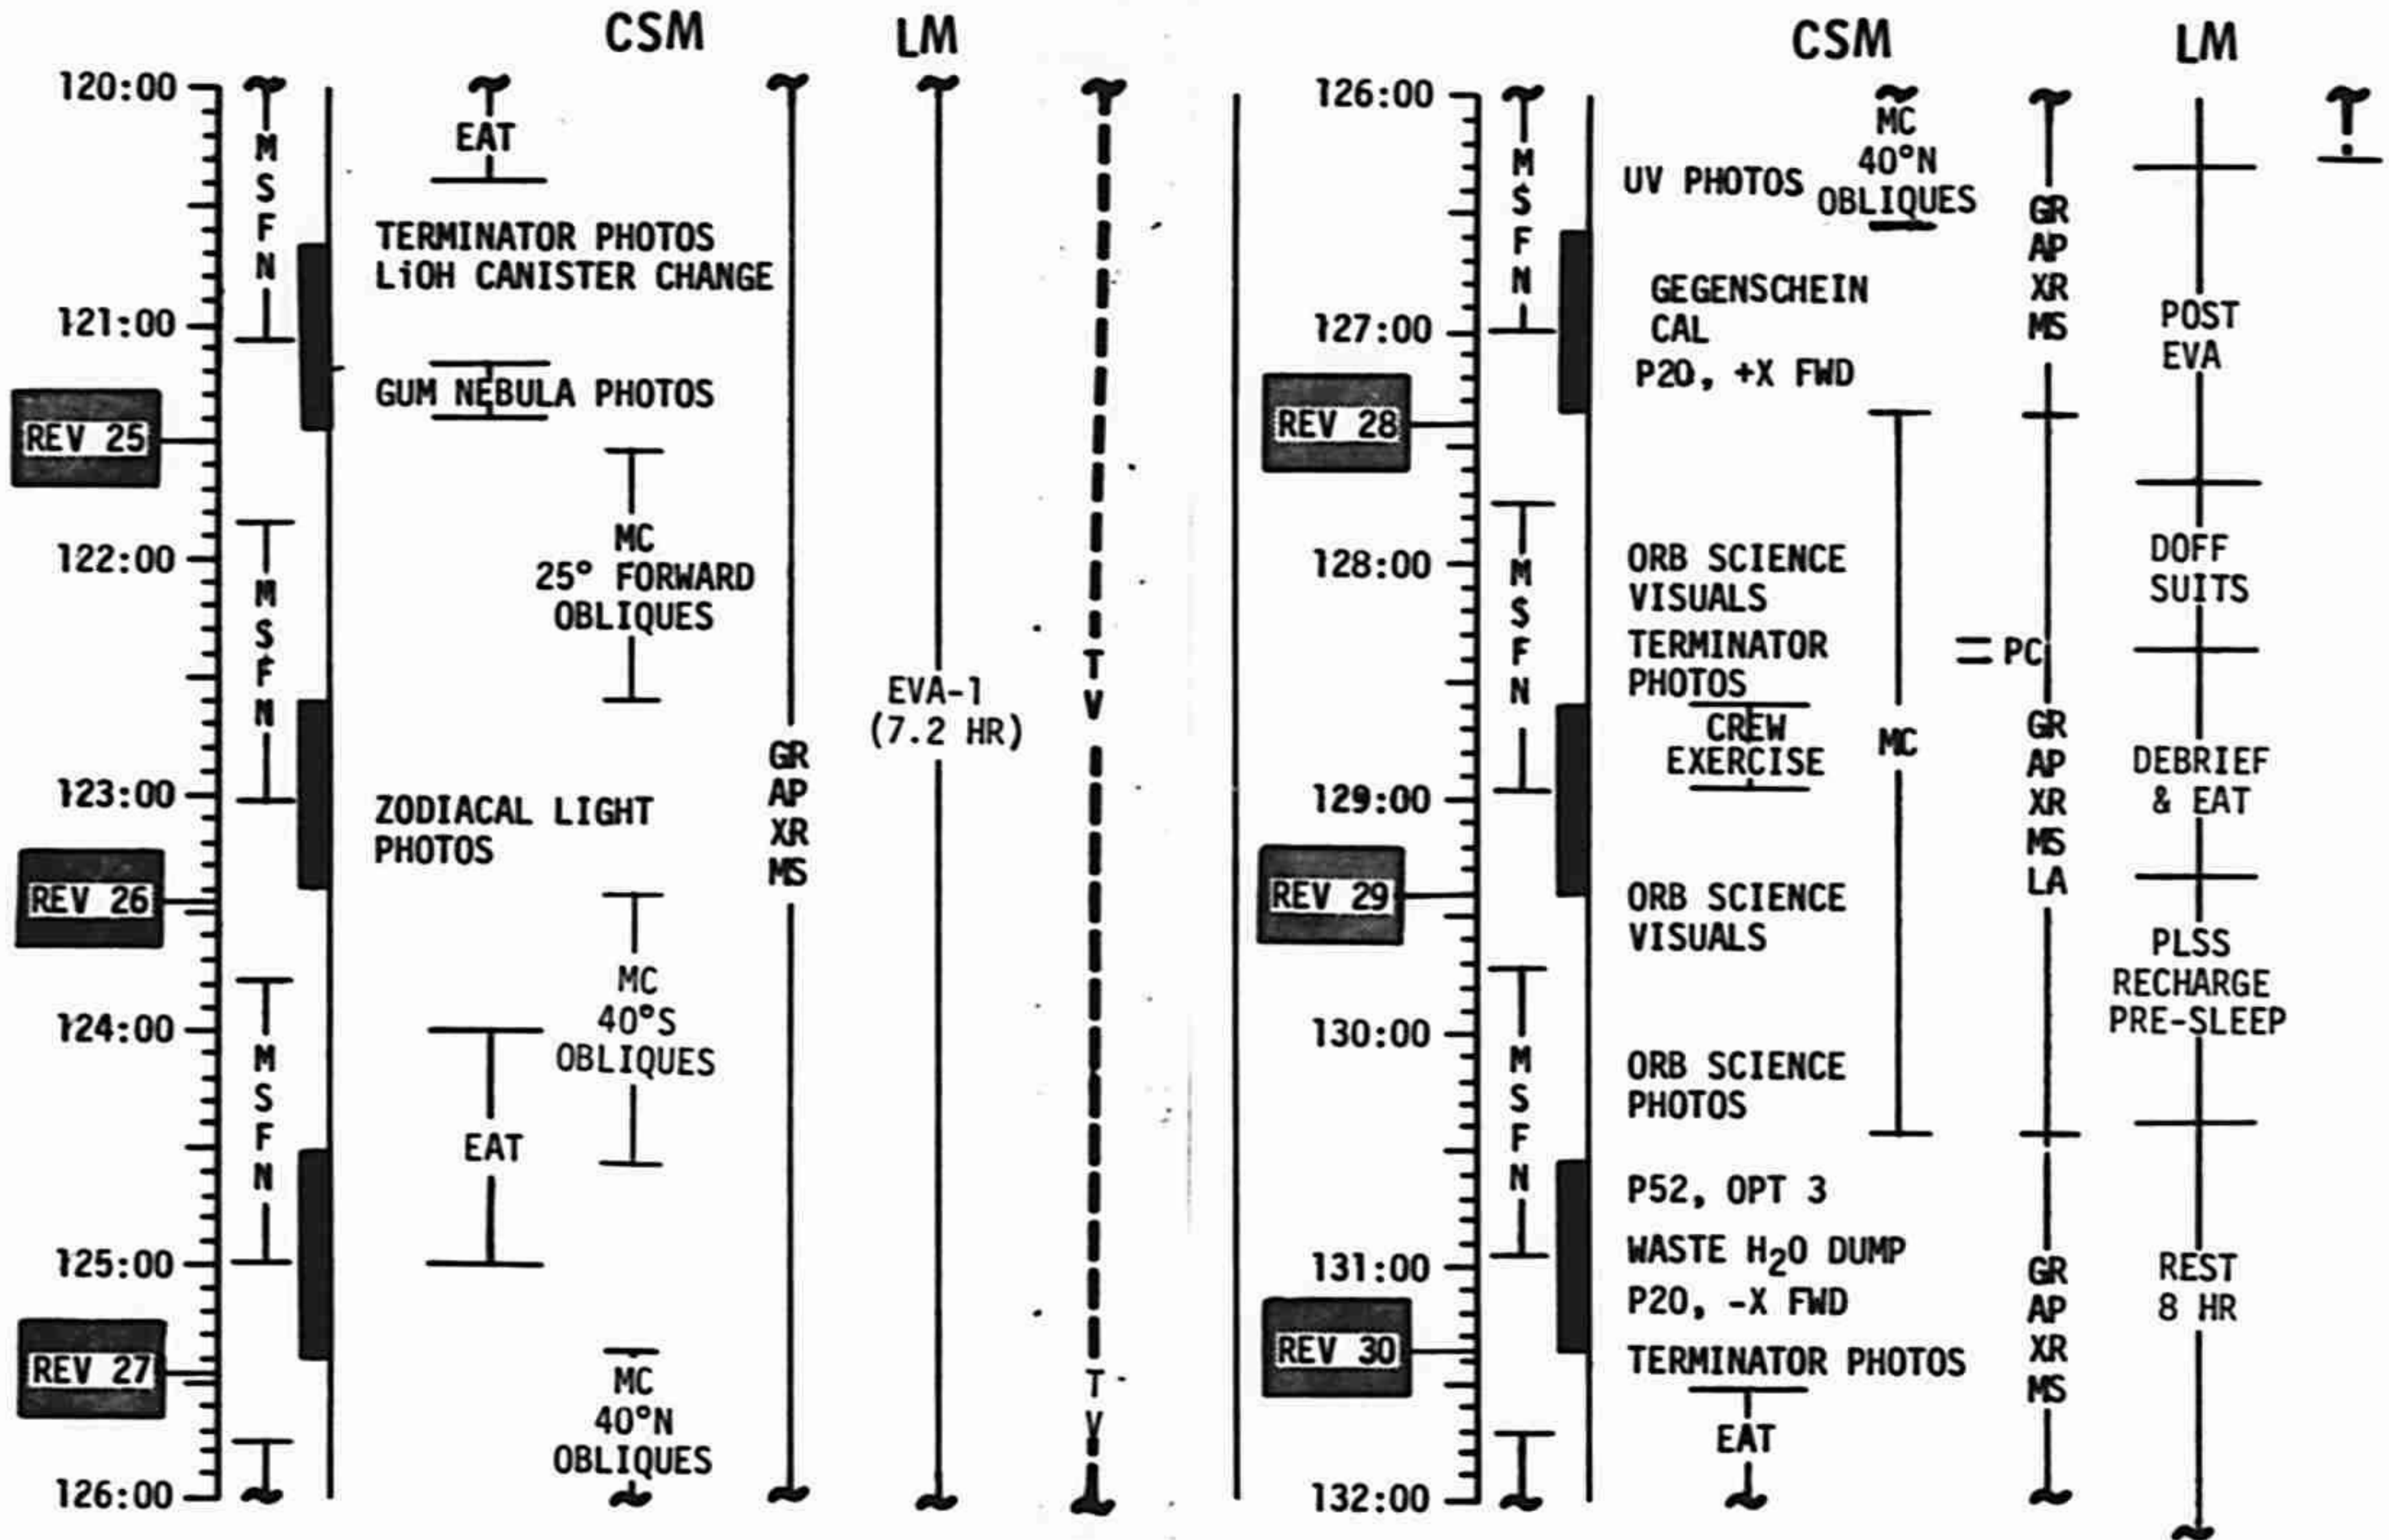

18

FLIGHT PLAN

MISSION	EDITION	DATE	TIME	DAY/REV	PAGE
APOLLO 16	FINAL (4/16)	3/6/72	108:00 - 120:00	5-6/18-24	5-10

FLIGHT PLAN

MISSION	EDITION	DATE	TIME	DAY/REV	PAGE
APOLLO 16	FINAL (4/16)	3/6/72	120:00 - 132:00	6/24-30	5-11