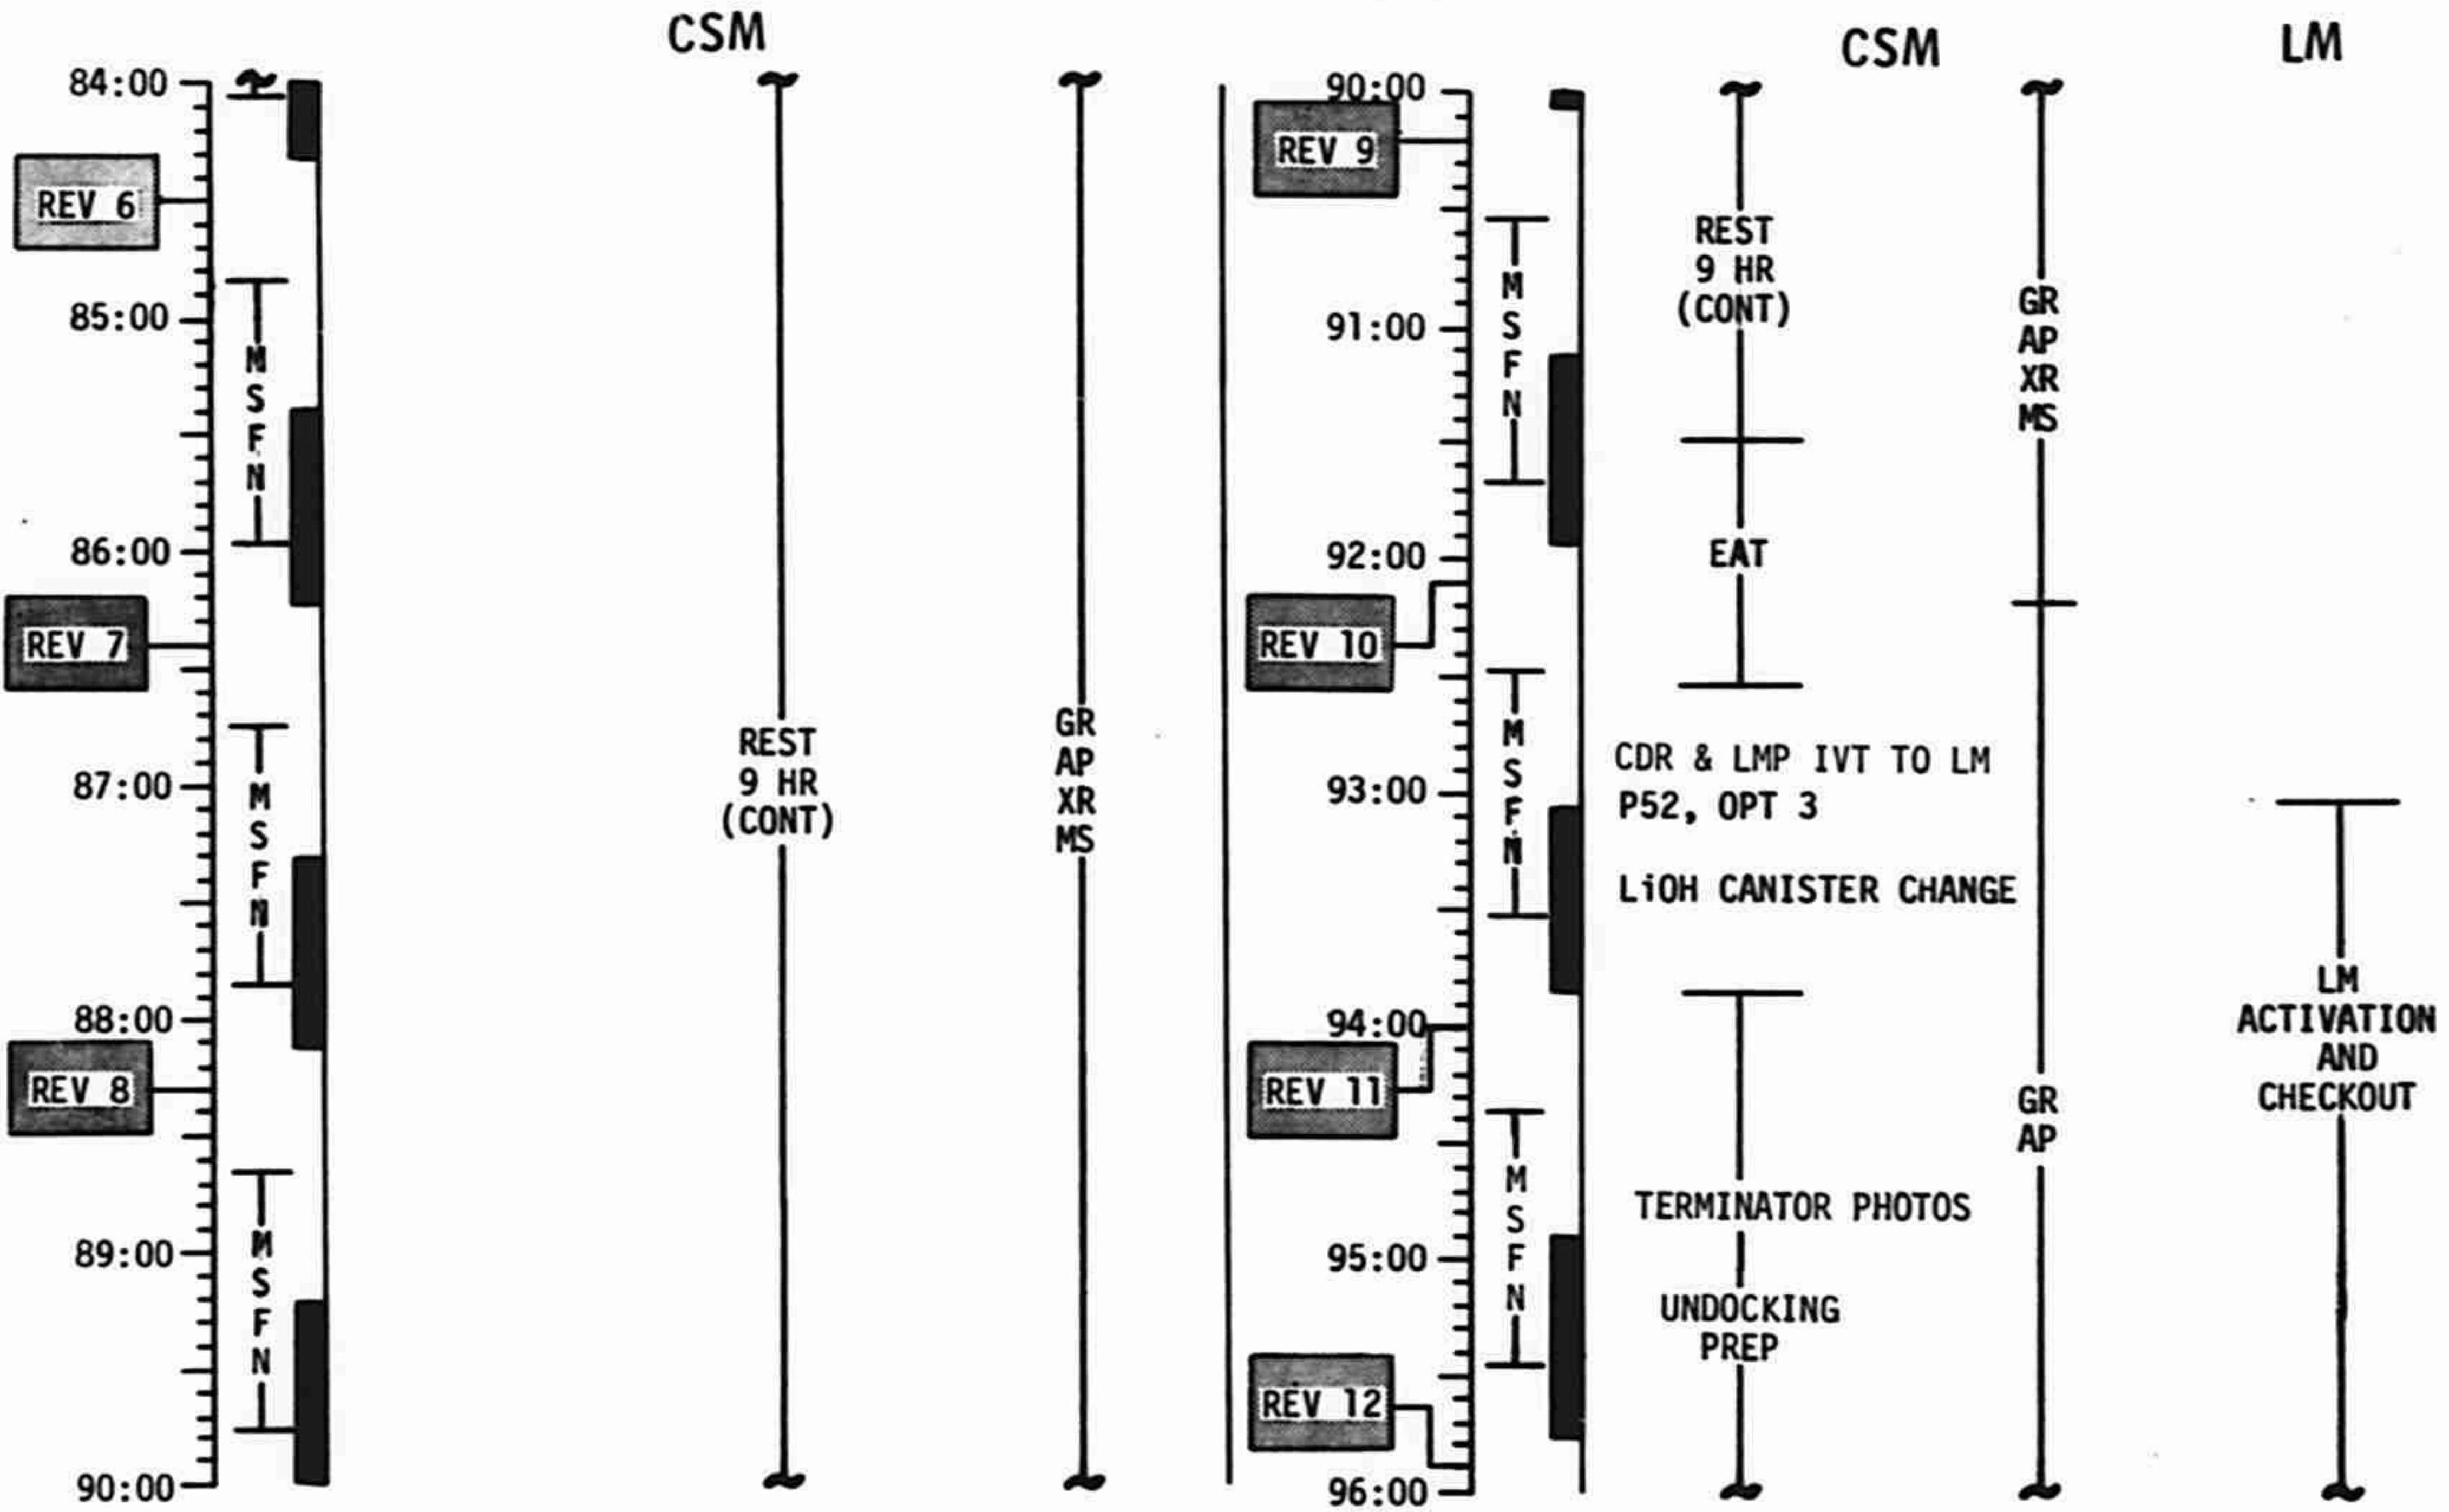

FLIGHT PLAN

MISSION	EDITION	DATE	TIME	DAY/REV	PAGE
APOLLO 16	FINAL (4/16)	3/6/72	84:00 - 96:00	5/6-12	5-8

15

16