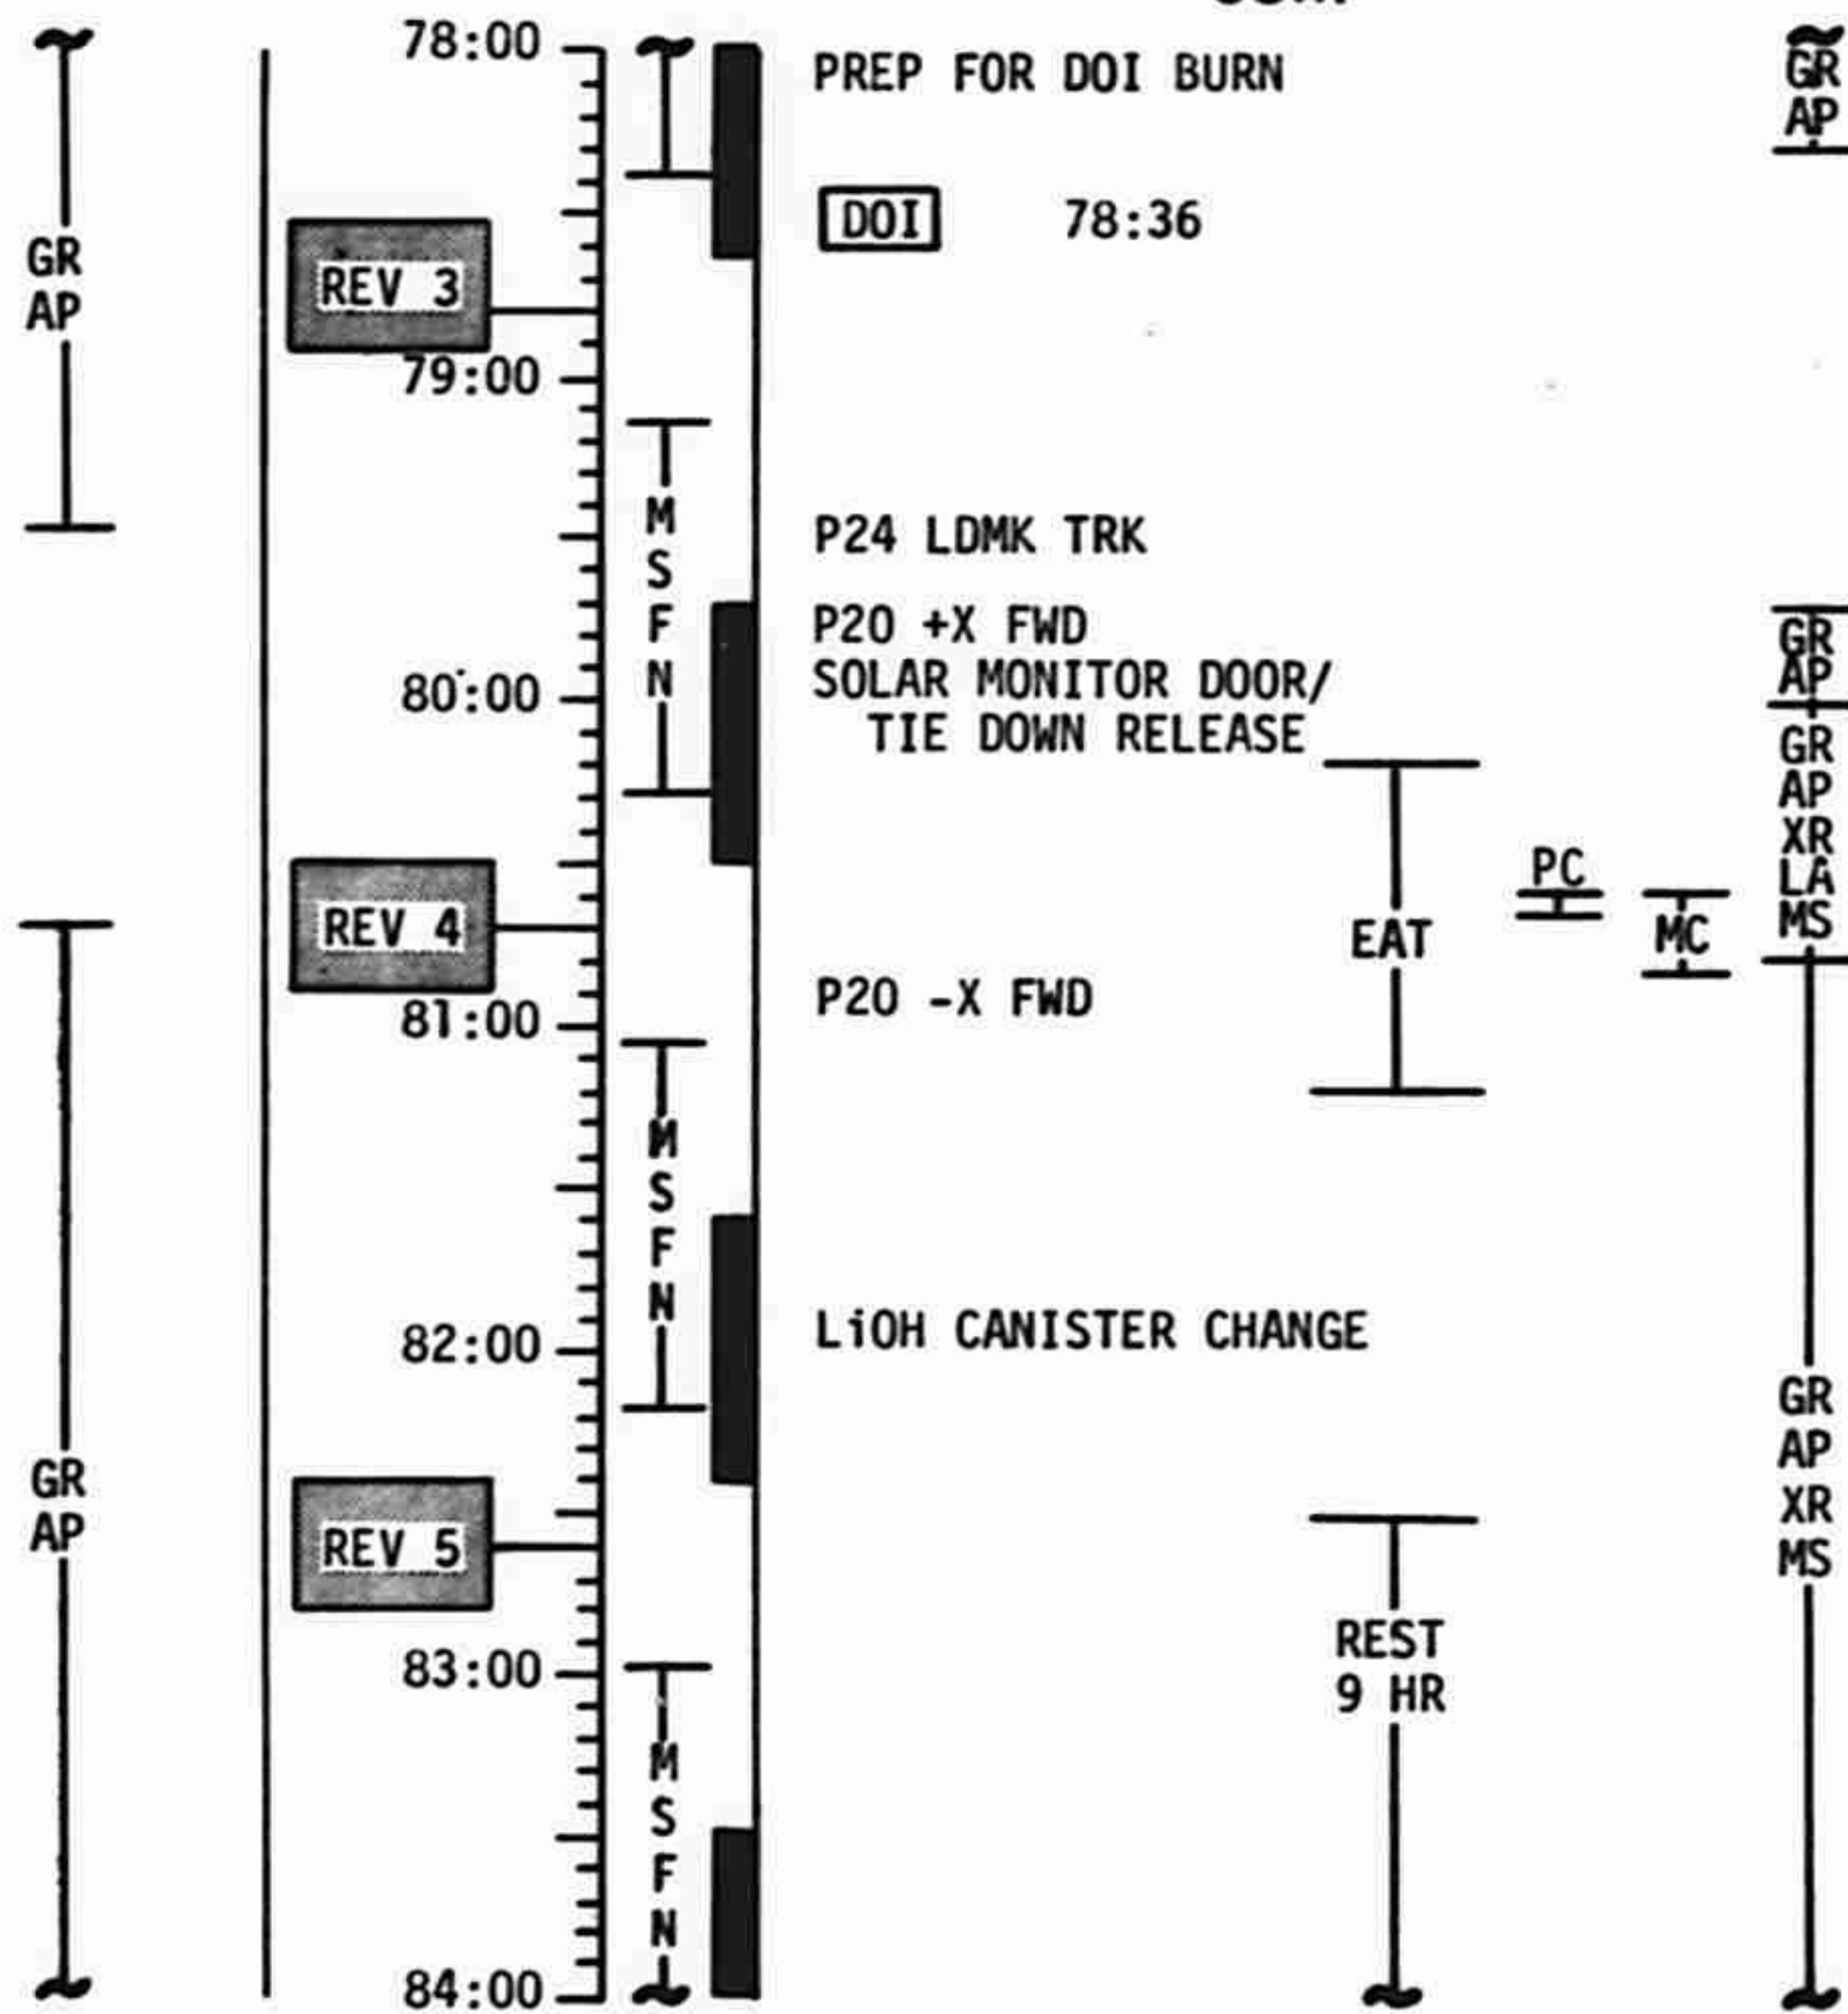

FLIGHT PLAN

MISSION	EDITION	DATE	TIME	DAY/REV	PAGE
APOLLO 16	FINAL (4/16)	3/6/72	60:00 - 72:00	3-4/TLC	5-6

FLIGHT PLAN

CSM

CSM

MISSION	EDITION	DATE	TIME	DAY/REV	PAGE
APOLLO 16	FINAL (4/16)	3/6/72	72:00 - 84:00	4/1-5	5-7