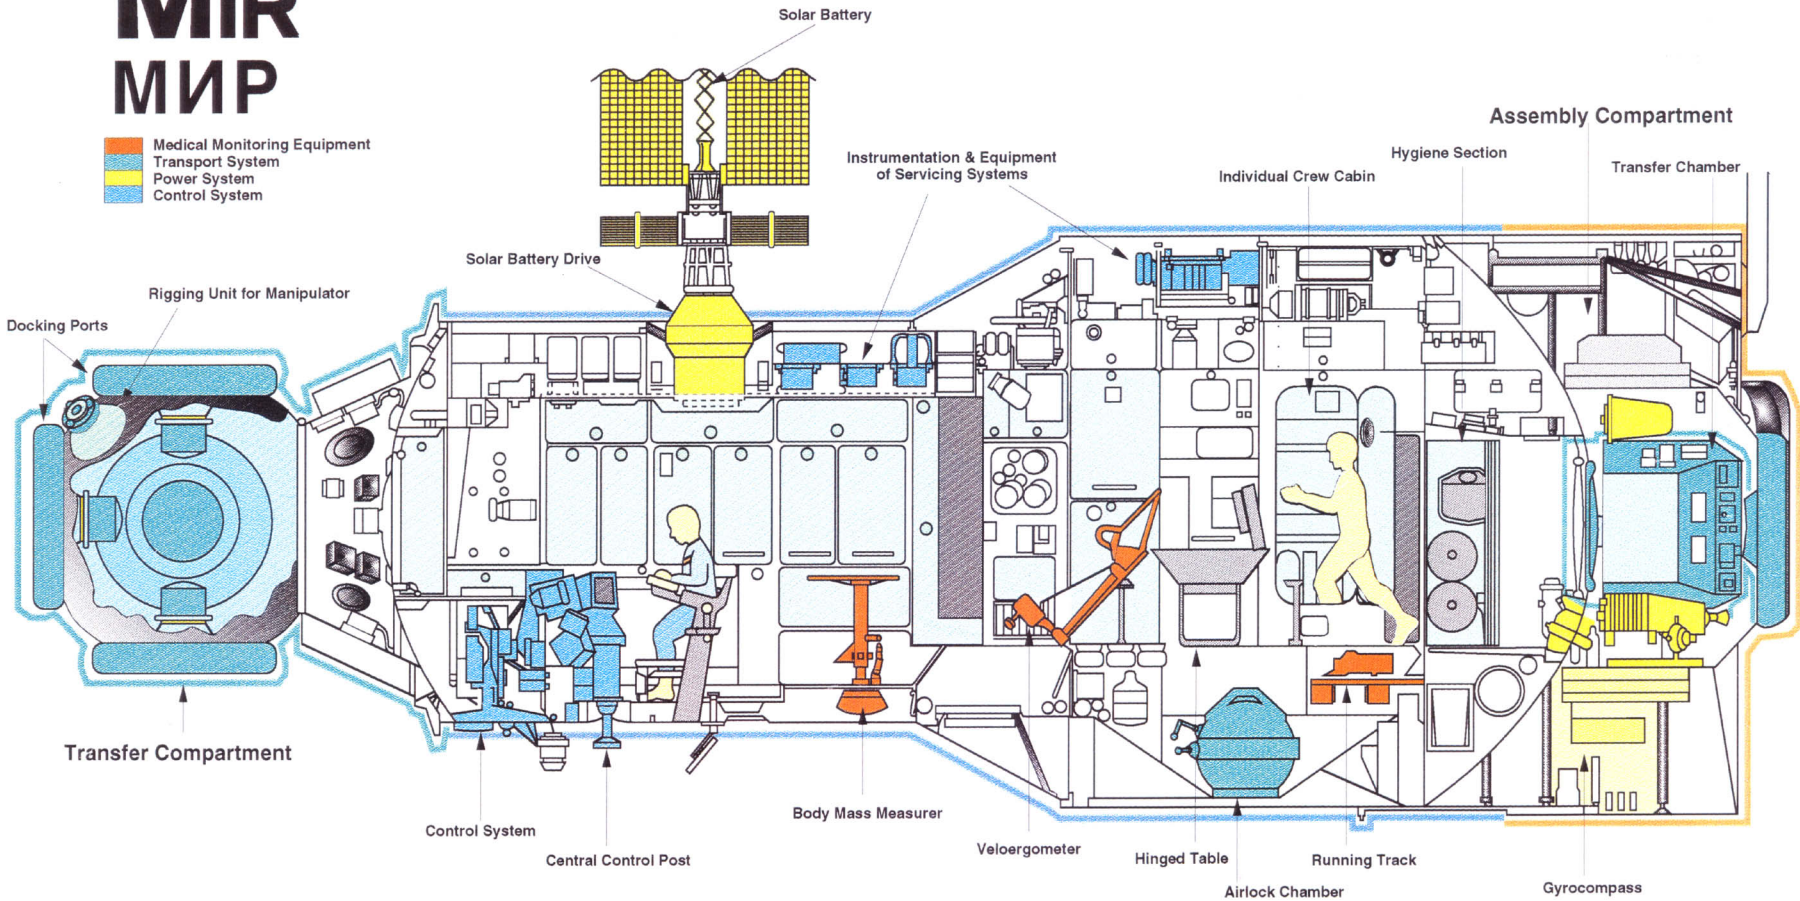

MIR

Мир

- Medical Monitoring Equipment
- Transport System
- Power System
- Control System

Space Station Mir is the central link of the entire Russian Space Station complex. All power, energy, scientific, service, and communication command systems are controlled from a central post in the Mir basic unit. Being an integral part of the entire Mir complex, this basic unit must be operational at all times. The Earth weight of this module exceeds 20 tons.