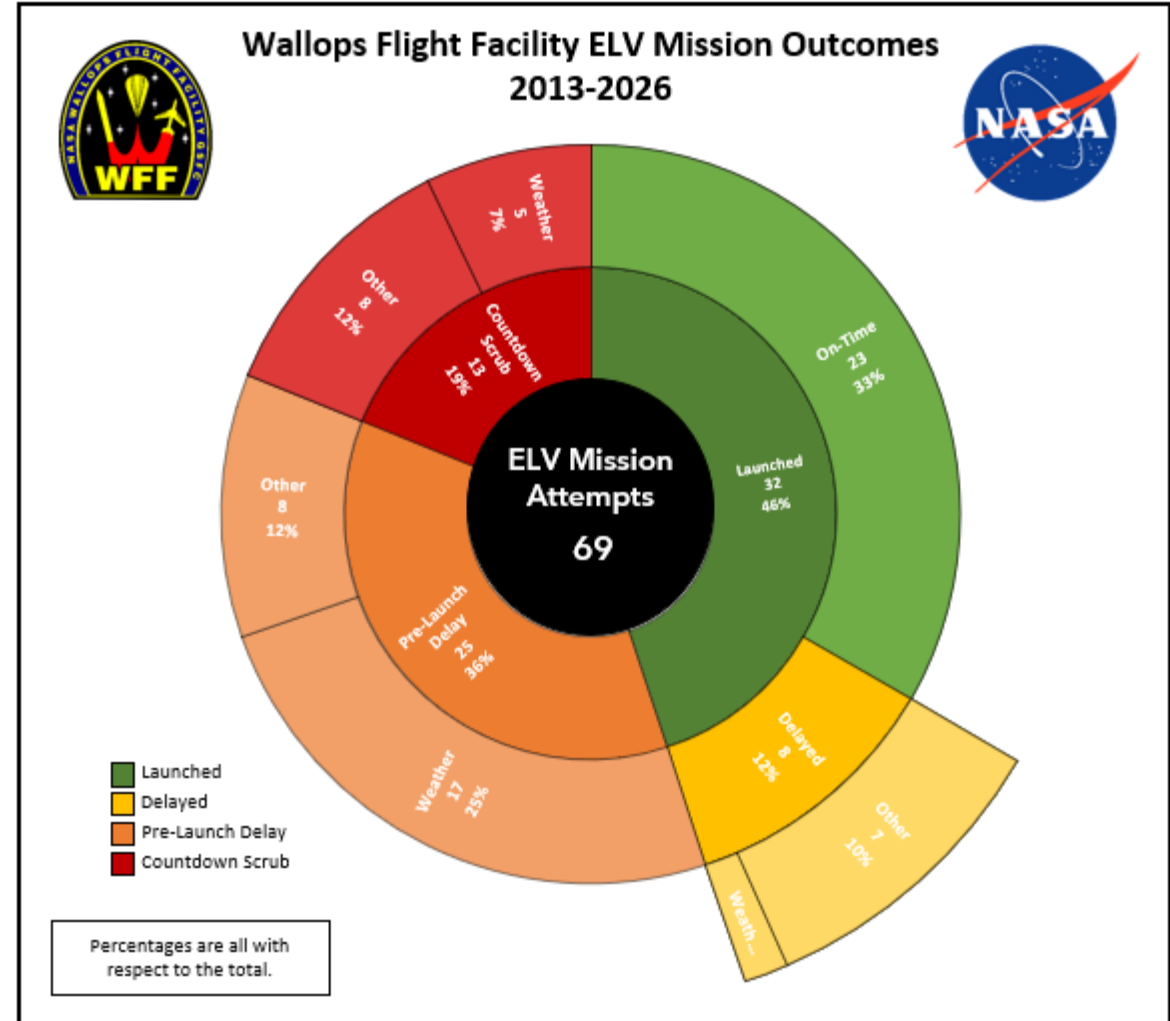

# WFF Launch Availability

**"Launched"** - liftoff of rocket ("On-Time" - within 10 minutes from opening of the window)

**"Delayed"** - vehicle launched, but >10 minutes after the opening of the window due to weather or other reason

**"Pre-Launch Delay"** - postponed 1+ day(s) due to weather or other reason; occurs within 10 days of scheduled DoL

**"Countdown Scrub"** - launch attempt cancelled for that day - after the count has picked up - due to weather or other reason

**"SR Mission Attempt"** - scheduled DoL; outcomes include incurring a countdown scrub, pre-launch delay, or launching

**"Launched"** - liftoff of rocket ("On-Time" - within 10 minutes from opening of the window)

**"Countdown Scrub"** - launch attempt cancelled for that day - after the count has picked up - due to weather or other reason

**"ELV Mission Attempt"** - scheduled DoL; outcomes include incurring a countdown scrub, pre-launch delay, or launching