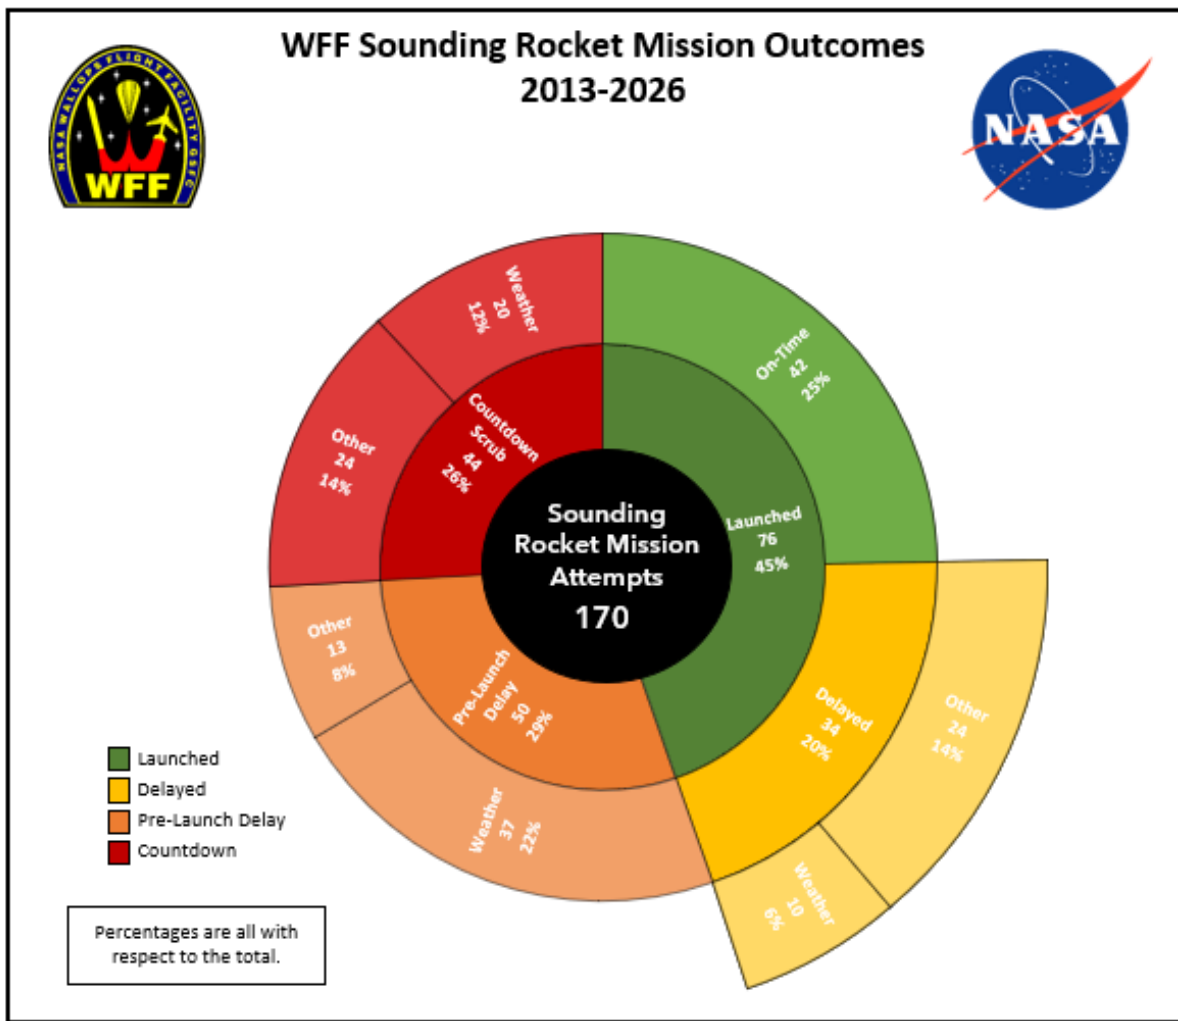

# WFF Launch Availability

**"Launched"** - liftoff of rocket ("On-Time" - within 10 minutes from opening of the window)

**"Delayed"** - vehicle launched, but >10 minutes after the opening of the window due to weather or other reason

**"Pre-Launch Delay"** - postponed 1+ day(s) due to weather or other reason; occurs within 10 days of scheduled DoL

**"Countdown Scrub"** - launch attempt cancelled for that day - after the count has picked up - due to weather or other reason

**"SR Mission Attempt"** - scheduled DoL; outcomes include incurring a countdown scrub, pre-launch delay, or launching

**"Launched"** - liftoff of rocket ("On-Time" - within 10 minutes from opening of the window)

**"Countdown Scrub"** - launch attempt cancelled for that day - after the count has picked up - due to weather or other reason

**"ELV Mission Attempt"** - scheduled DoL; outcomes include incurring a countdown scrub, pre-launch delay, or launching