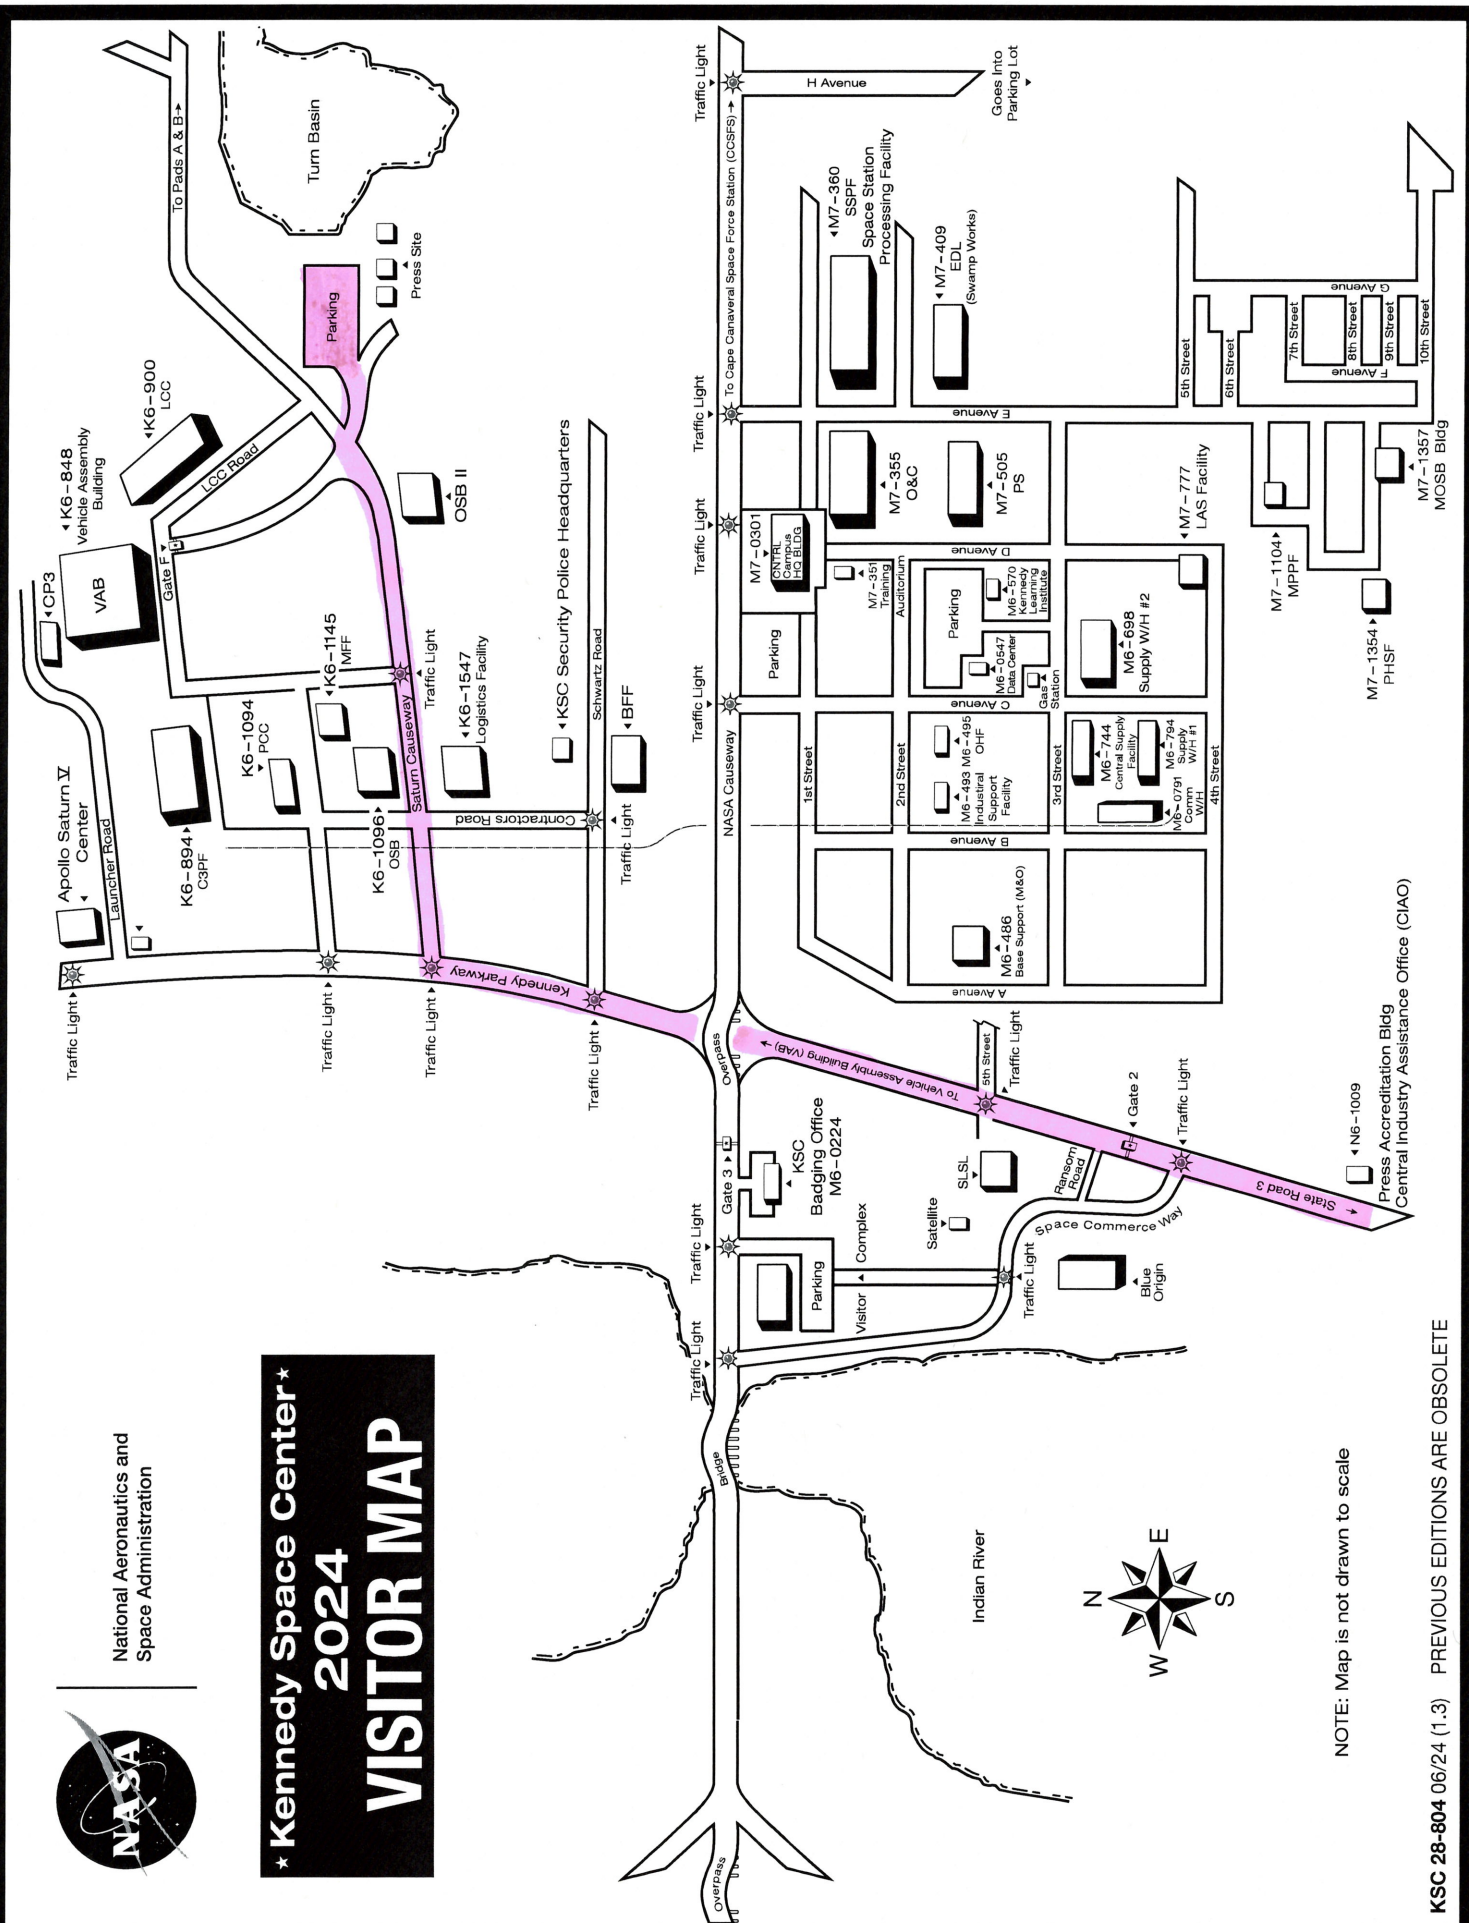

National Aeronautics and Space Administration

Kennedy Space Center 2024 VISITOR MAP

NOTE: Map is not drawn to scale

KSC 28-804 06/24 (1.3) PREVIOUS EDITIONS ARE OBSOLETE