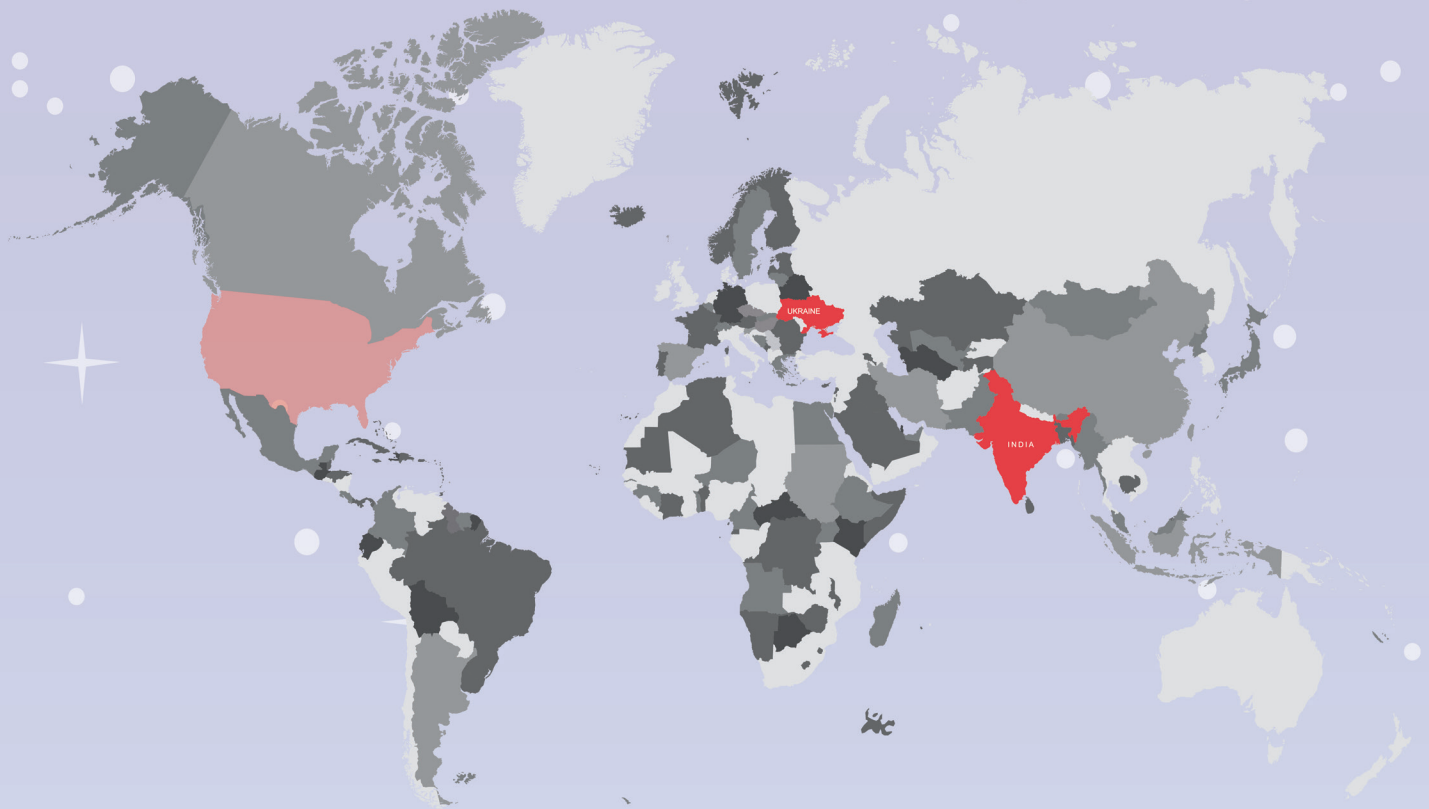

NASA ASTRO CAMP® 2024 OFFICIAL SITES

WASHINGTON

COLLABORATION SITE	LOCATION	POINT OF CONTACT	DATES
AquaSoft Astronomy Club	Ellensburg, WA	Kathy Moore <AquaSoft@frontier.com>	June 3-6, July 8-11

WISCONSIN

Updated Date: 06.28.2024

NASA ASTRO CAMP®

2024 OFFICIAL SITES

INTERNATIONAL

ASTRO CAMP®

NASA ASTRO CAMP® 2024 OFFICIAL SITES

CANADA

COLLABORATION SITE	LOCATION	POINT OF CONTACT	DATES
College Notre-Dame-de-Lourdes ALPHA LAB	Quebec, CAN	Amelie Gingras <agingras@edu.ndl.qc.ca>	TBD