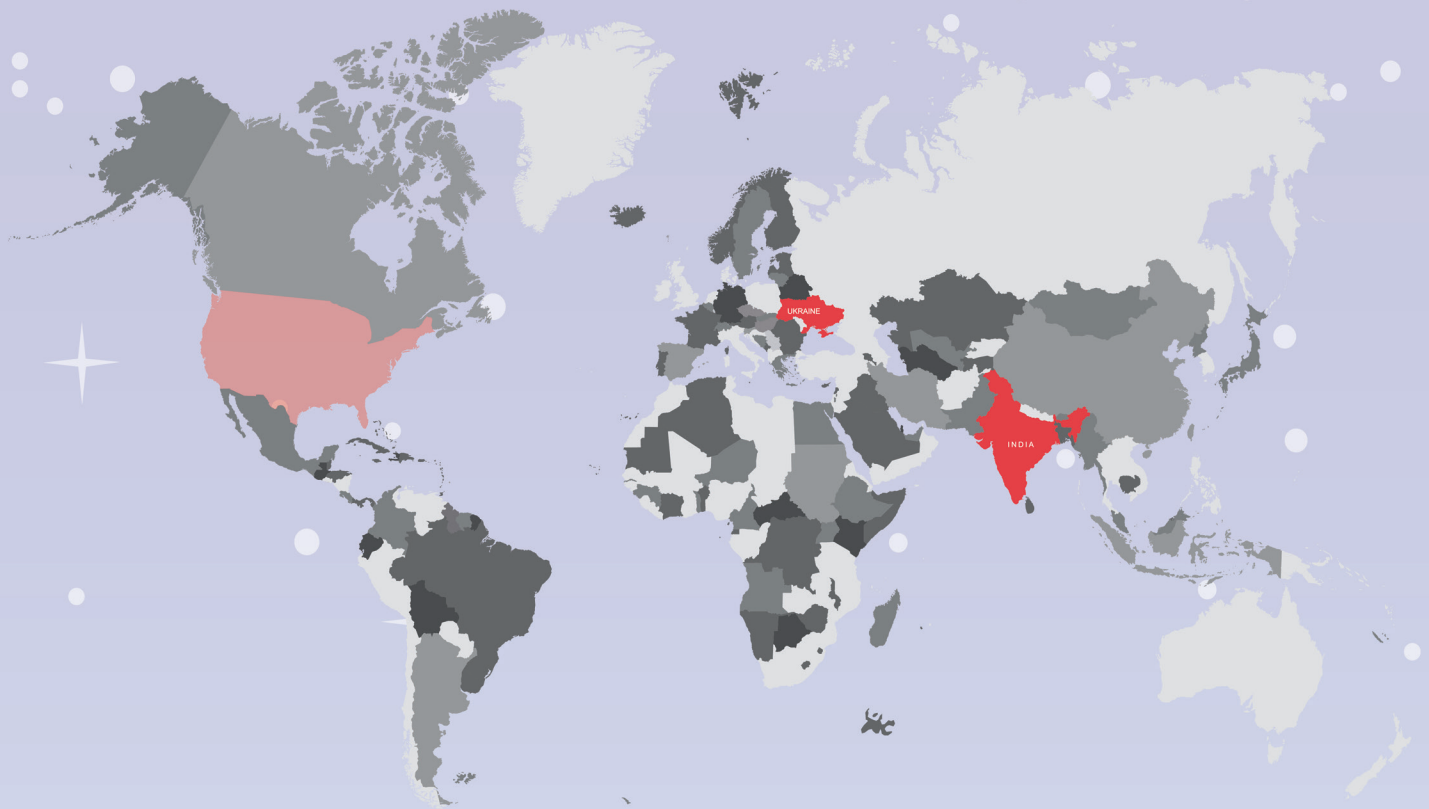

Updated Date: 06.14.2024

NASA ASTRO CAMP® 2024 OFFICIAL SITES

WASHINGTON

COLLABORATION SITE	LOCATION	POINT OF CONTACT	DATES
AquaSoft Astronomy Club	Ellensburg, WA	Kathy Moore <AquaSoft@frontier.com>	June 3-6, July 8-11

WISCONSIN

COLLABORATION SITE	LOCATION	POINT OF CONTACT	DATES
Lakeshore FIRST Robotics	Manitowoc, WI	Leeana Klein <Kleinl@lakeshorefirstrobotics.org>	TBD
Atlas Preparatory Academy	Milwaukee, WI	Amy Zientek <zientek.a@atlasprep.net>	July 8- Aug 2
Hudson Area Library	Hudson, WI	Christopher Mick <cmick@hudsonpubliclibrary.org>	TBD

Updated Date: 06.14.2024

NASA ASTRO CAMP®

2024 OFFICIAL SITES

INTERNATIONAL

ASTRO CAMP®

NASA ASTRO CAMP® 2024 OFFICIAL SITES CANADA

COLLABORATION SITE	LOCATION	POINT OF CONTACT	DATES
College Notre-Dame-de-Lourdes ALPHA LAB	Quebec, CAN	Amelie Gingras <agingras@edu.ndl.qc.ca>	TBD