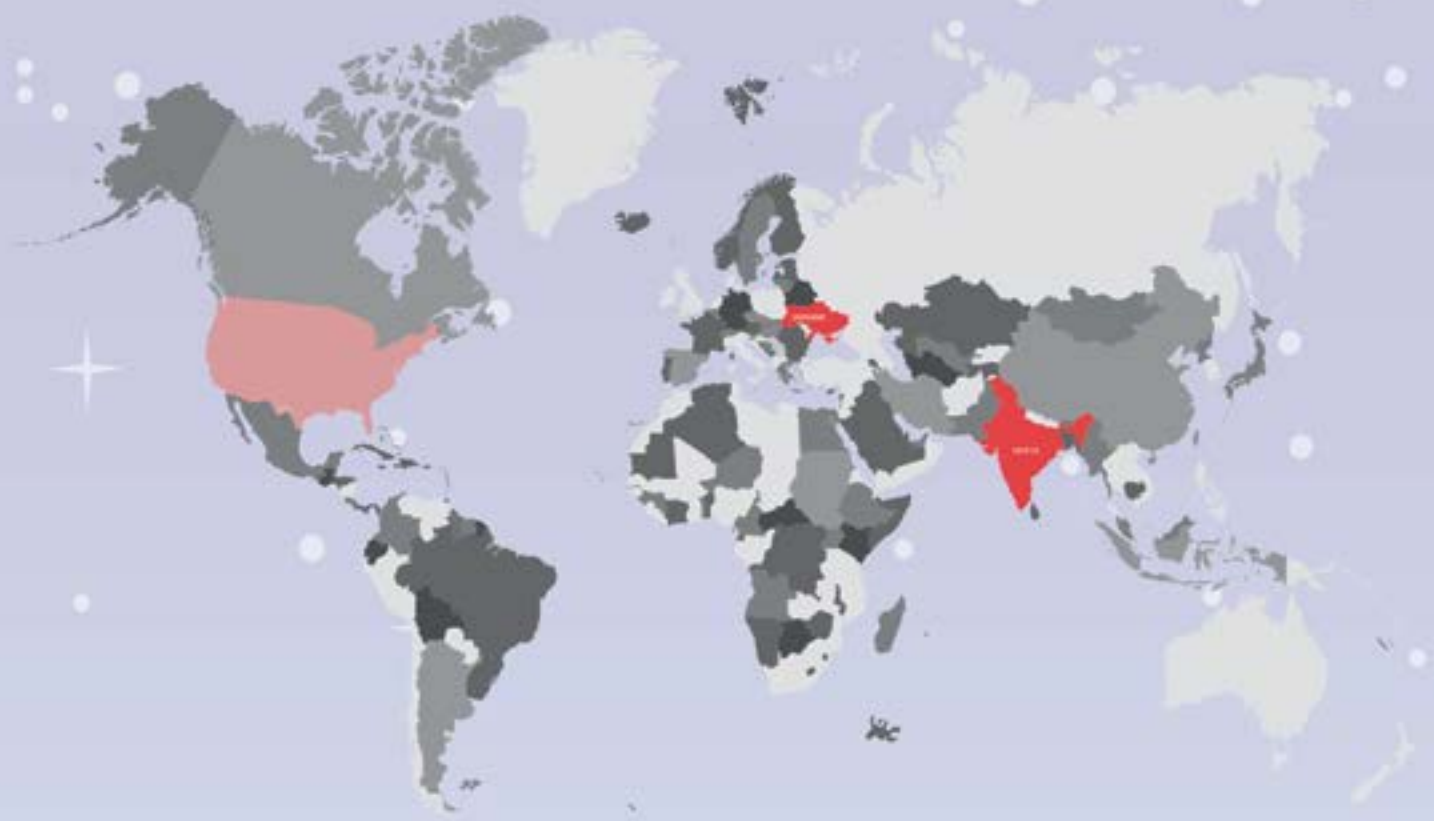

Updated Date: 05.24.2024

NASA ASTRO CAMP® 2024 OFFICIAL SITES

WASHINGTON

COLLABORATION SITE	LOCATION	POINT OF CONTACT	DATES
AquaSoft Astronomy Club	Ellensburg, WA	Kathy Moore <AquaSoft@frontier.com>	June 3-6, July 8-11

WISCONSIN

COLLABORATION SITE	LOCATION	POINT OF CONTACT	DATES
Lakeshore FIRST Robotics	Manitowoc, WI	Leeana Klein <Kleinl@lakeshorefirstrobotics.org>	TBD
Atlas Preparatory Academy	Milwaukee, WI	Amy Zientek <zientek.a@atlasprep.net>	July 8- Aug 2

NASA ASTRO CAMP®

2024 OFFICIAL SITES

INTERNATIONAL

ASTRO CAMP®

NASA ASTRO CAMP® 2024 OFFICIAL SITES

CANADA

COLLABORATION SITE	LOCATION	POINT OF CONTACT	DATES
College Notre-Dame-de-Lourdes ALPHA LAB	Quebec, CAN	Amelie Gingras <agingras@edu.ndl.qc.ca>	TBD