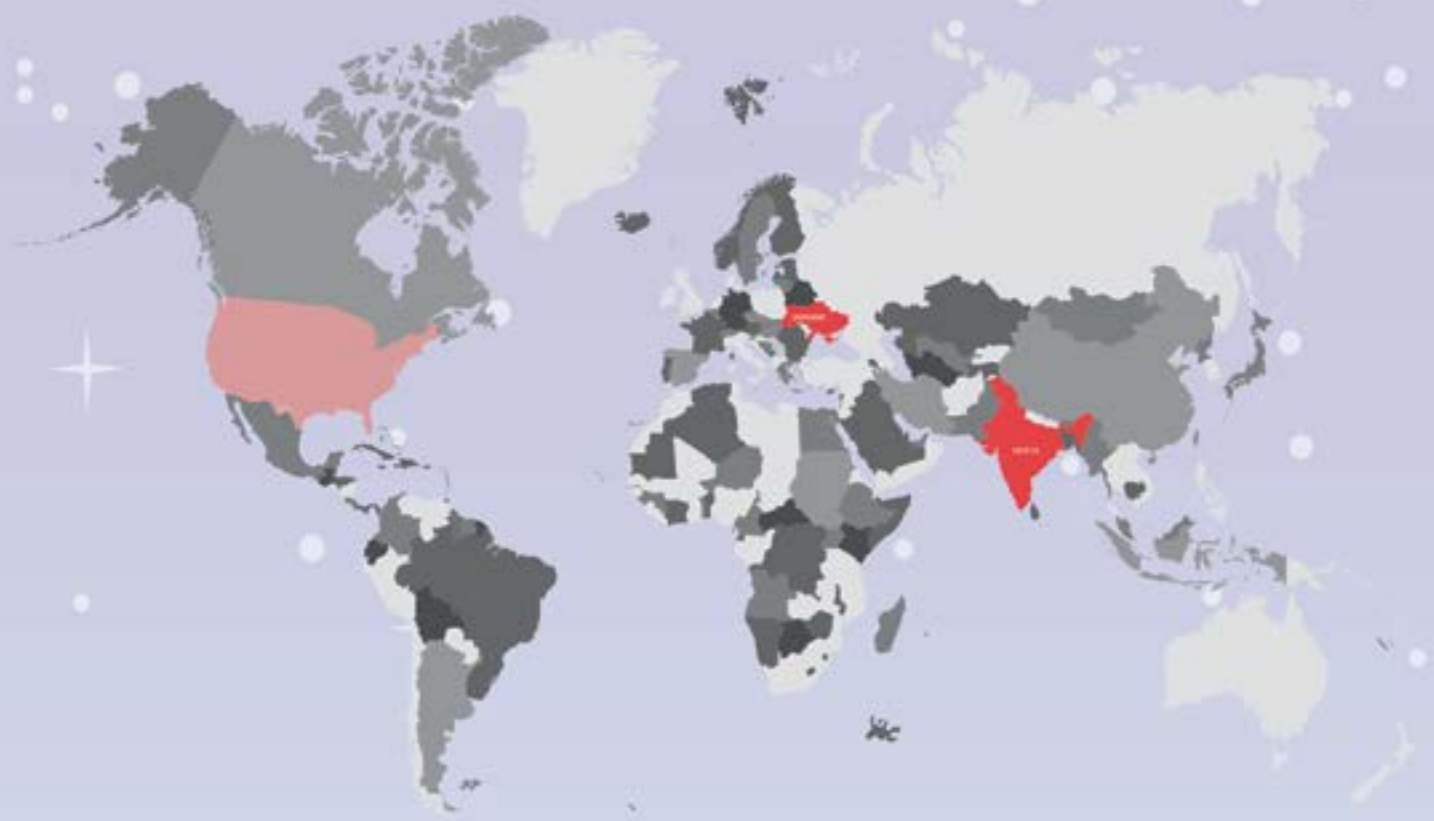

Updated Date: 05.03.2024

NASA ASTRO CAMP® 2024 OFFICIAL SITES

WASHINGTON

COLLABORATION SITE	LOCATION	POINT OF CONTACT	DATES
AquaSoft Astronomy Club	Ellensburg, WA	Kathy Moore <AquaSoft@frontier.com>	June 3-6, July 8-11

WISCONSIN

COLLABORATION SITE	LOCATION	POINT OF CONTACT	DATES
Lakeshore FIRST Robotics	Manitowoc, WI	Leeana Klein <Klein@lakeshorefirstrobotics.org>	TBD

NASA ASTRO CAMP®

2024 OFFICIAL SITES

INTERNATIONAL

ASTRO CAMP®

NASA ASTRO CAMP® 2024 OFFICIAL SITES

CANADA

COLLABORATION SITE	LOCATION	POINT OF CONTACT	DATES
College Notre-Dame-de-Lourdes ALPHA LAB	Quebec, CAN	Amelie Gingras <agingras@edu.ndl.qc.ca>	TBD

INDIA

COLLABORATION SITE	LOCATION	POINT OF CONTACT	DATES
Antariksh Society	Maharashtra, India	Dr. Rajesh Ghangurde <antarikshsociety@gmail.com>	Throughout 2024 FY