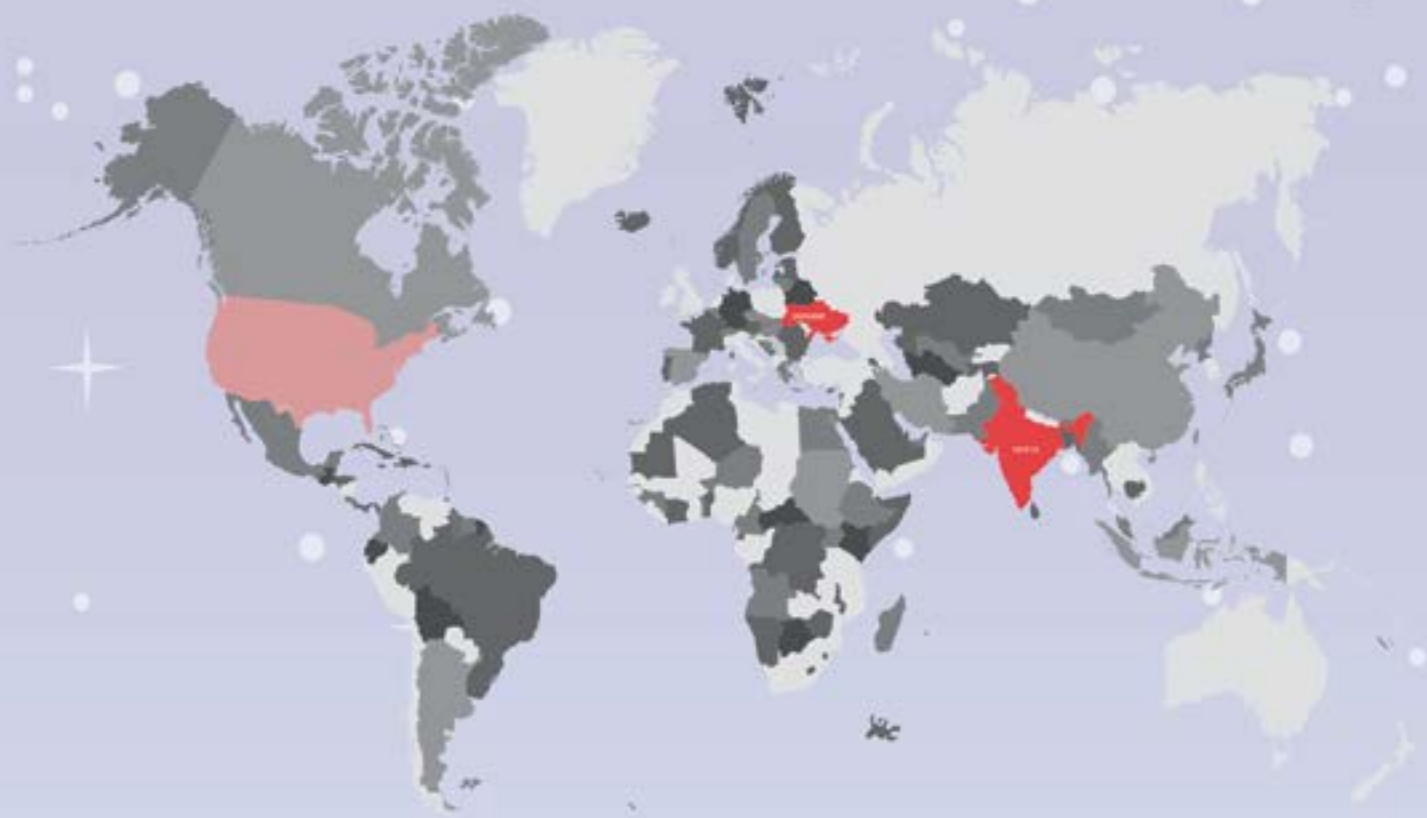

NASA ASTRO CAMP®

2024 OFFICIAL SITES

INTERNATIONAL

National Aeronautics and Space Administration

NASA ASTRO CAMP® 2024 OFFICIAL SITES

CANADA

COLLABORATION SITE	LOCATION	POINT OF CONTACT	DATES
College Notre-Dame-de-Lourdes ALPHA LAB	Quebec, CAN	Amelie Gingras <agingras@edu.ndl.qc.ca>	TBD

INDIA

COLLABORATION SITE	LOCATION	POINT OF CONTACT	DATES
Antariksh Society	Maharashtra, India	Dr. Rajesh Ghangurde <antarikhsociety@gmail.com>	Throughout 2024 FY

MEXICO

COLLABORATION SITE	LOCATION	POINT OF CONTACT	DATES
PrepaTec	Monterrey, Mexico (x34)	Francisco Guerra <paco.war@tec.mx>	TBD

Updated Date: 04.11.2024