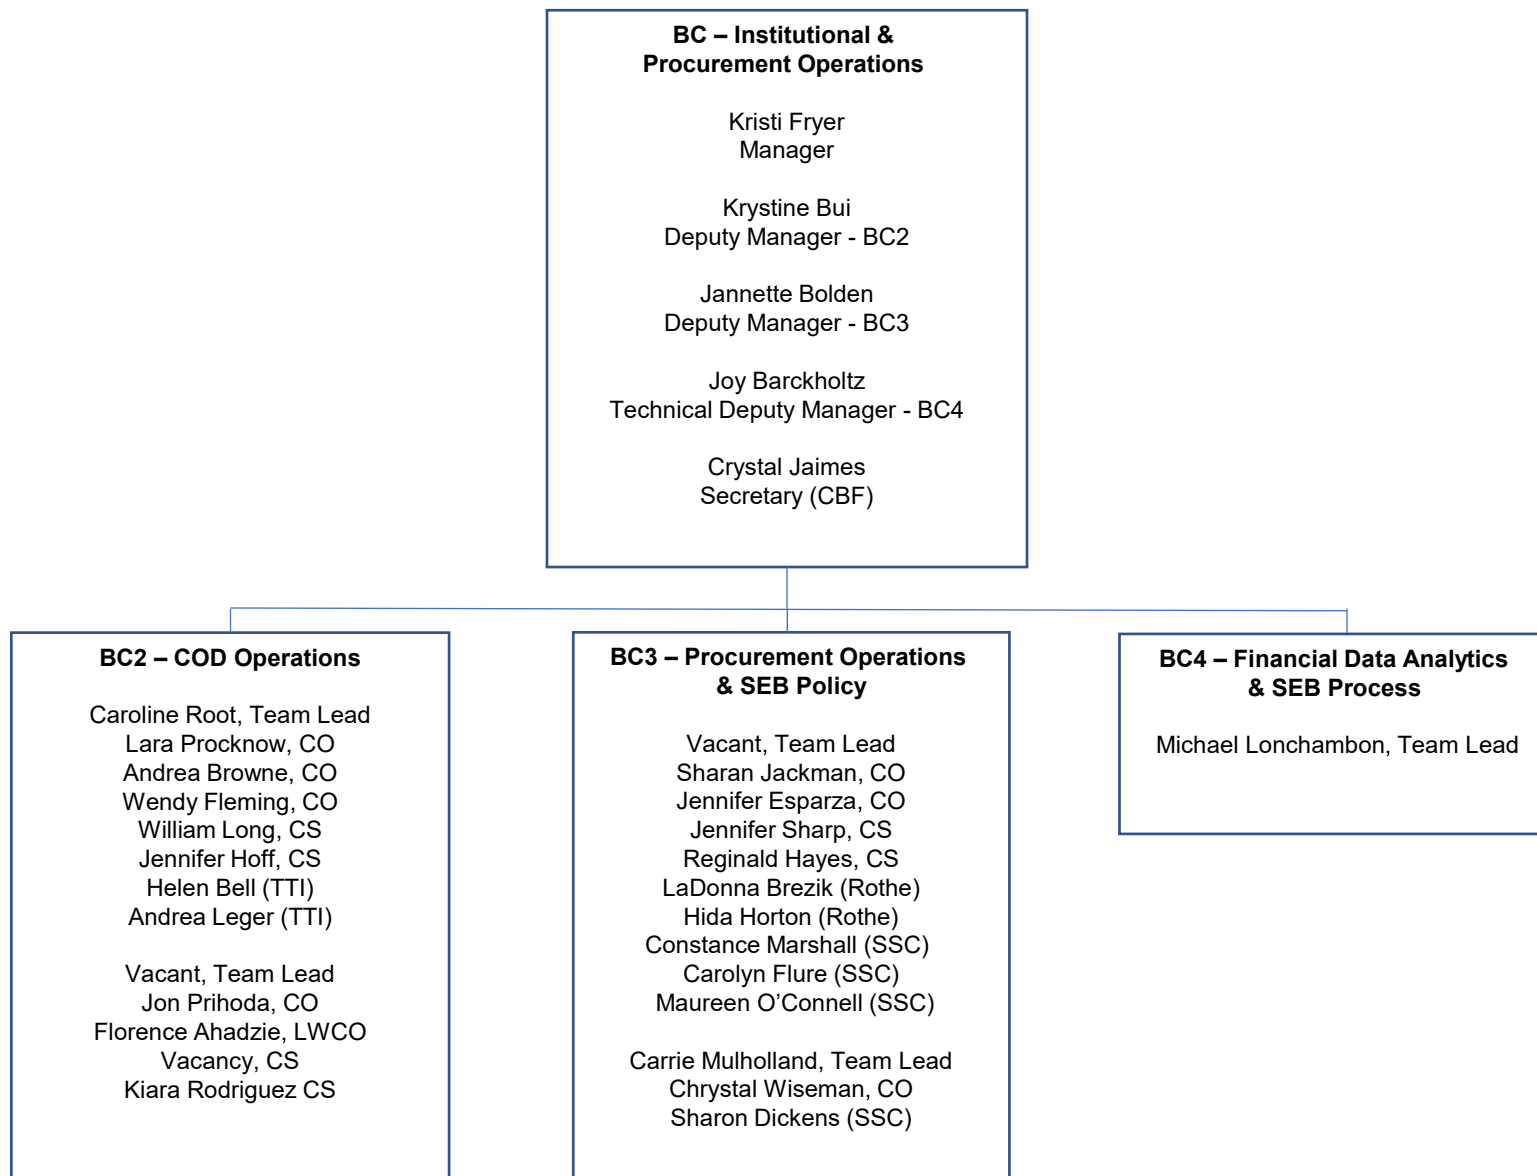

Stephen Janney
Manager

Janet Arkinson
Deputy Manager

Jesse Brennan
Deputy Manager

BR – Operations Support

Charles Bell
Manager

Shari Miller
Deputy Manager

*On rotation

BG – International Space Station & Commercial LEO Programs