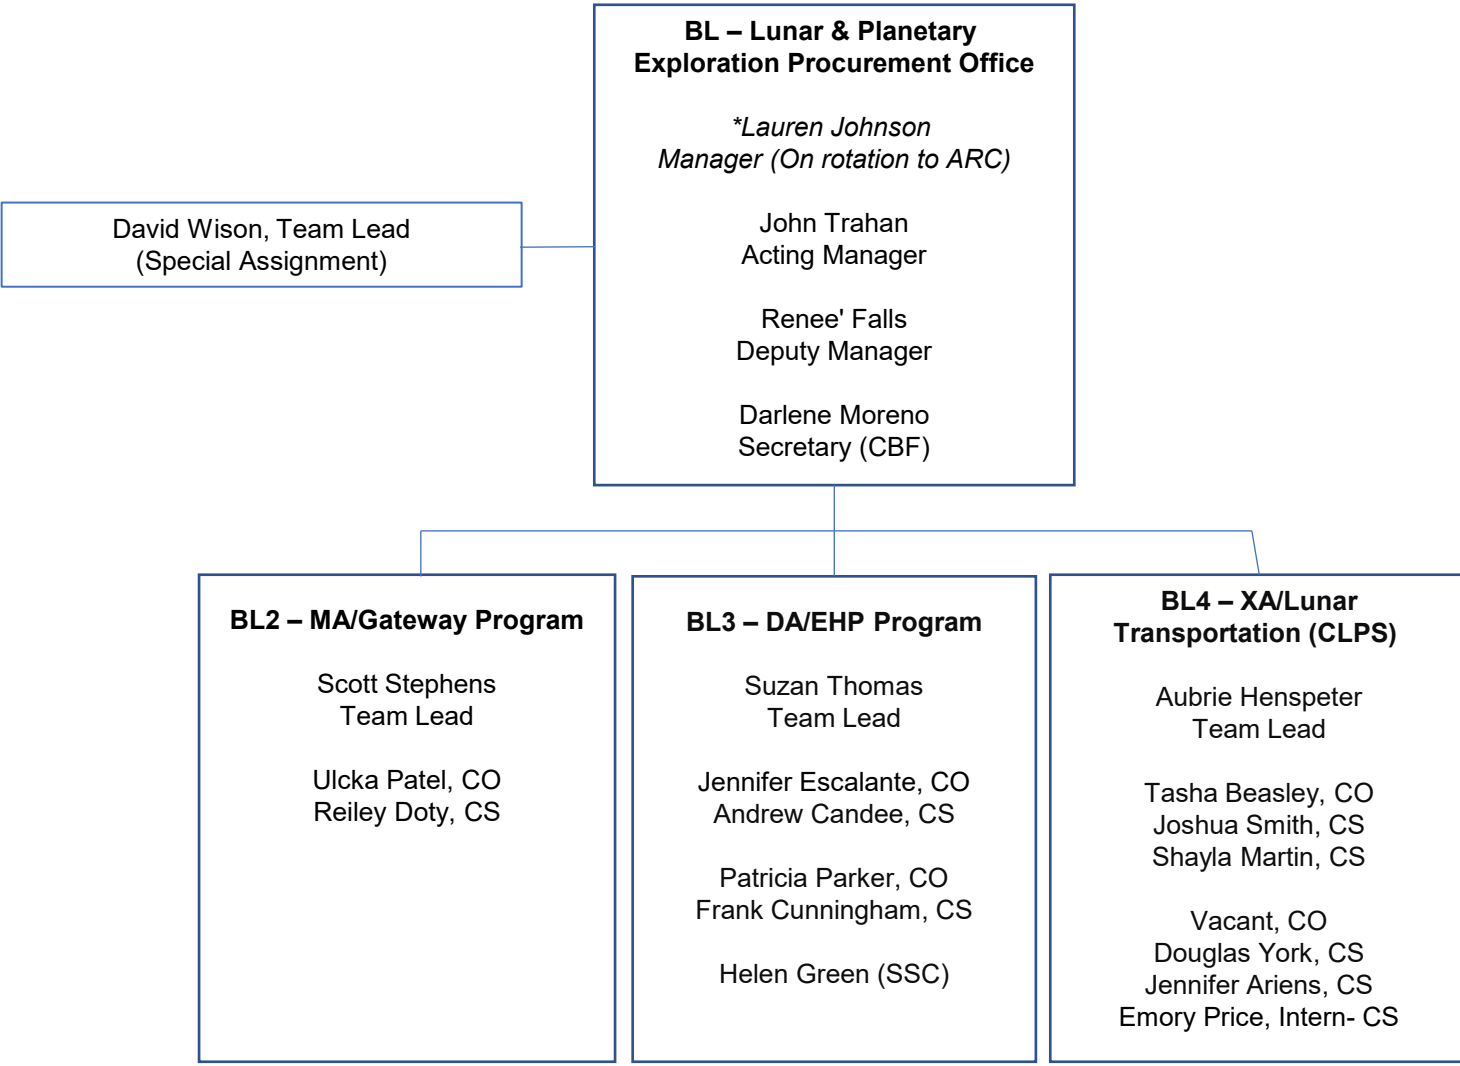

BG5 – International, RLLS, CMC

Kelly Rubio, Team Lead
Karen Dailey, CO
Kelsey Klinger, CO
Nicholas Thibodeau, CS
Angelo Devine, CS
Rasha Shreim, CS

BG6 – OZ, REMIS

Audrey Montgomery, Team Lead
Veronica Wedemeyer, CO
Amanda Graziosi, CO
Giorgio Borghesi, CS
Janelle Hernandez, CS

*on rotation

**On rotation*

BT – Exploration Systems

Jeremy Pierre
Manager

Julie Ellis
Deputy Manager

Darlene Moreno
Secretary (CBF)

BT2 – MPCV, LAMS

**Aneesah Vaughn, Team Lead
(On rotation to HQ/OP)*