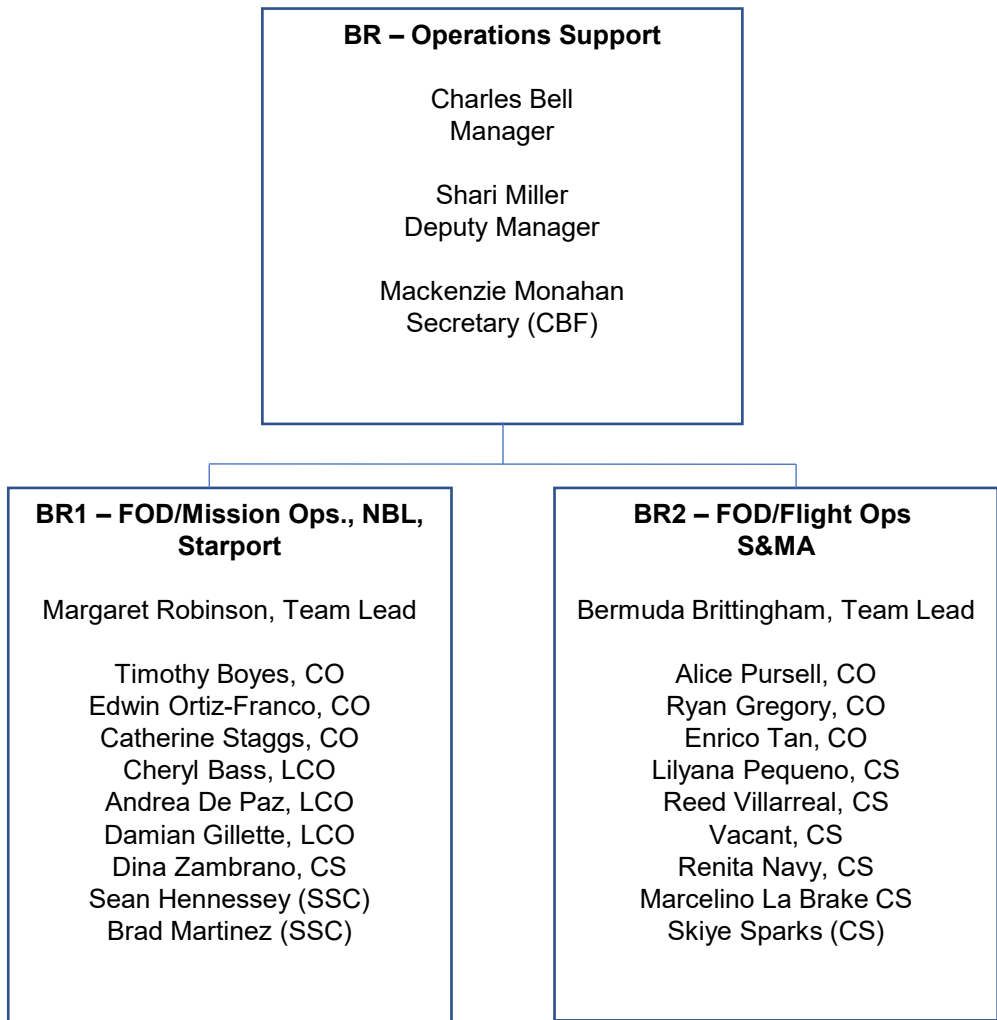

*on rotation

**On rotation*

BT – Exploration Systems

Jeremy Pierre
Manager

Julie Ellis
Deputy Manager

Darlene Moreno
Secretary (CBF)

BT2 – MPCV, LAMS

**Aneesah Vaughn, Team Lead
(On rotation to HQ/OP)*