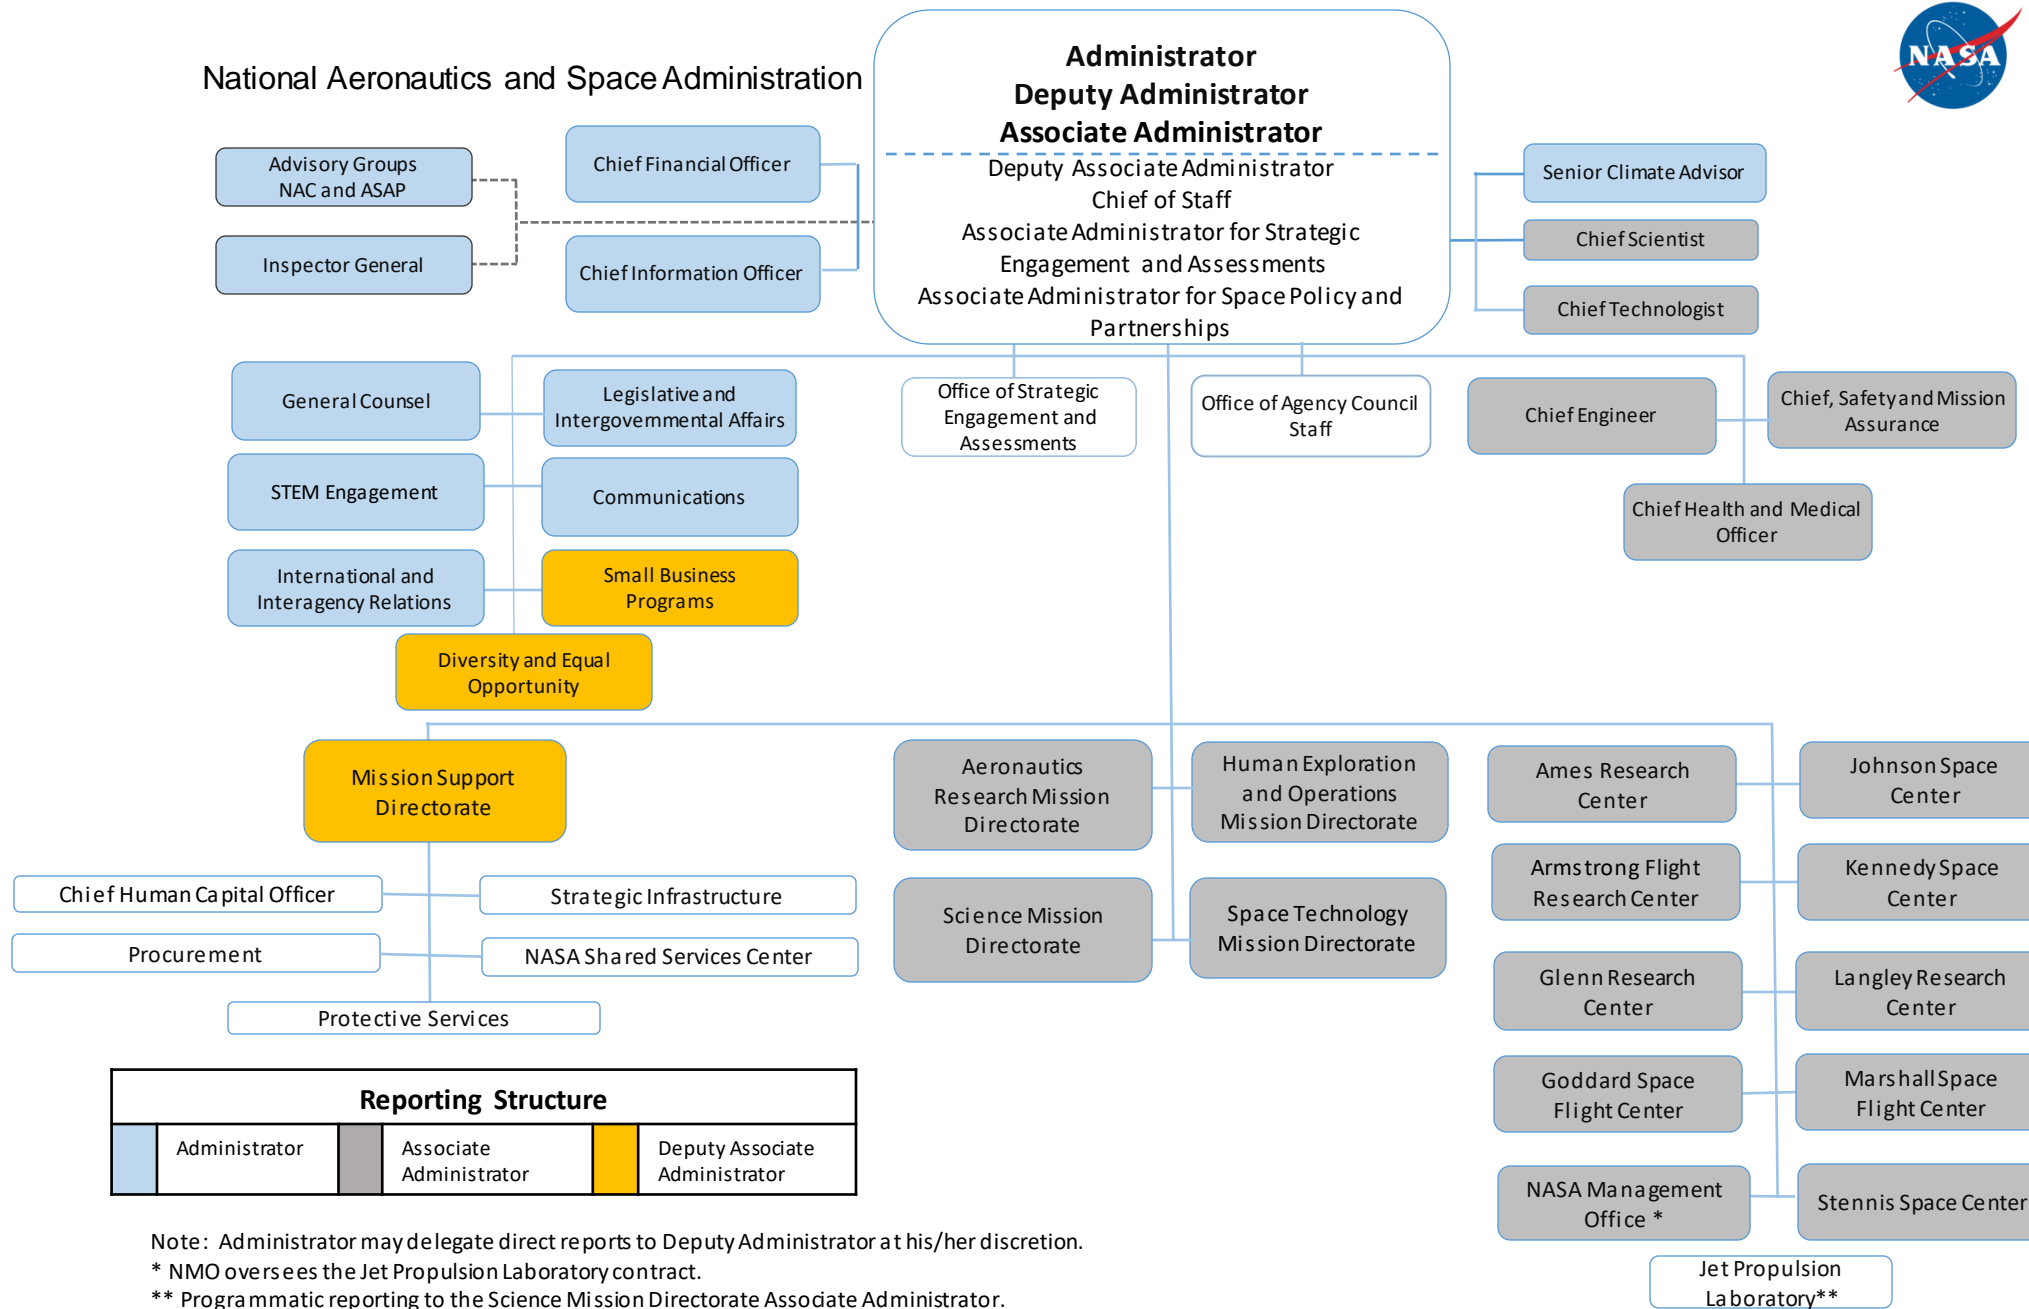

# National Aeronautics and Space Administration

Reporting Structure		
Administrator	Associate Administrator	Deputy Associate Administrator

Note: Administrator may delegate direct reports to Deputy Administrator at his/her discretion.  
 \* NMO oversees the Jet Propulsion Laboratory contract.  
 \*\* Programmatic reporting to the Science Mission Directorate Associate Administrator.  
 JPL will participate in Agency-level functions, such as APMC.  
 JPL is a Federally Funded Research and Development Center (FFRDC).