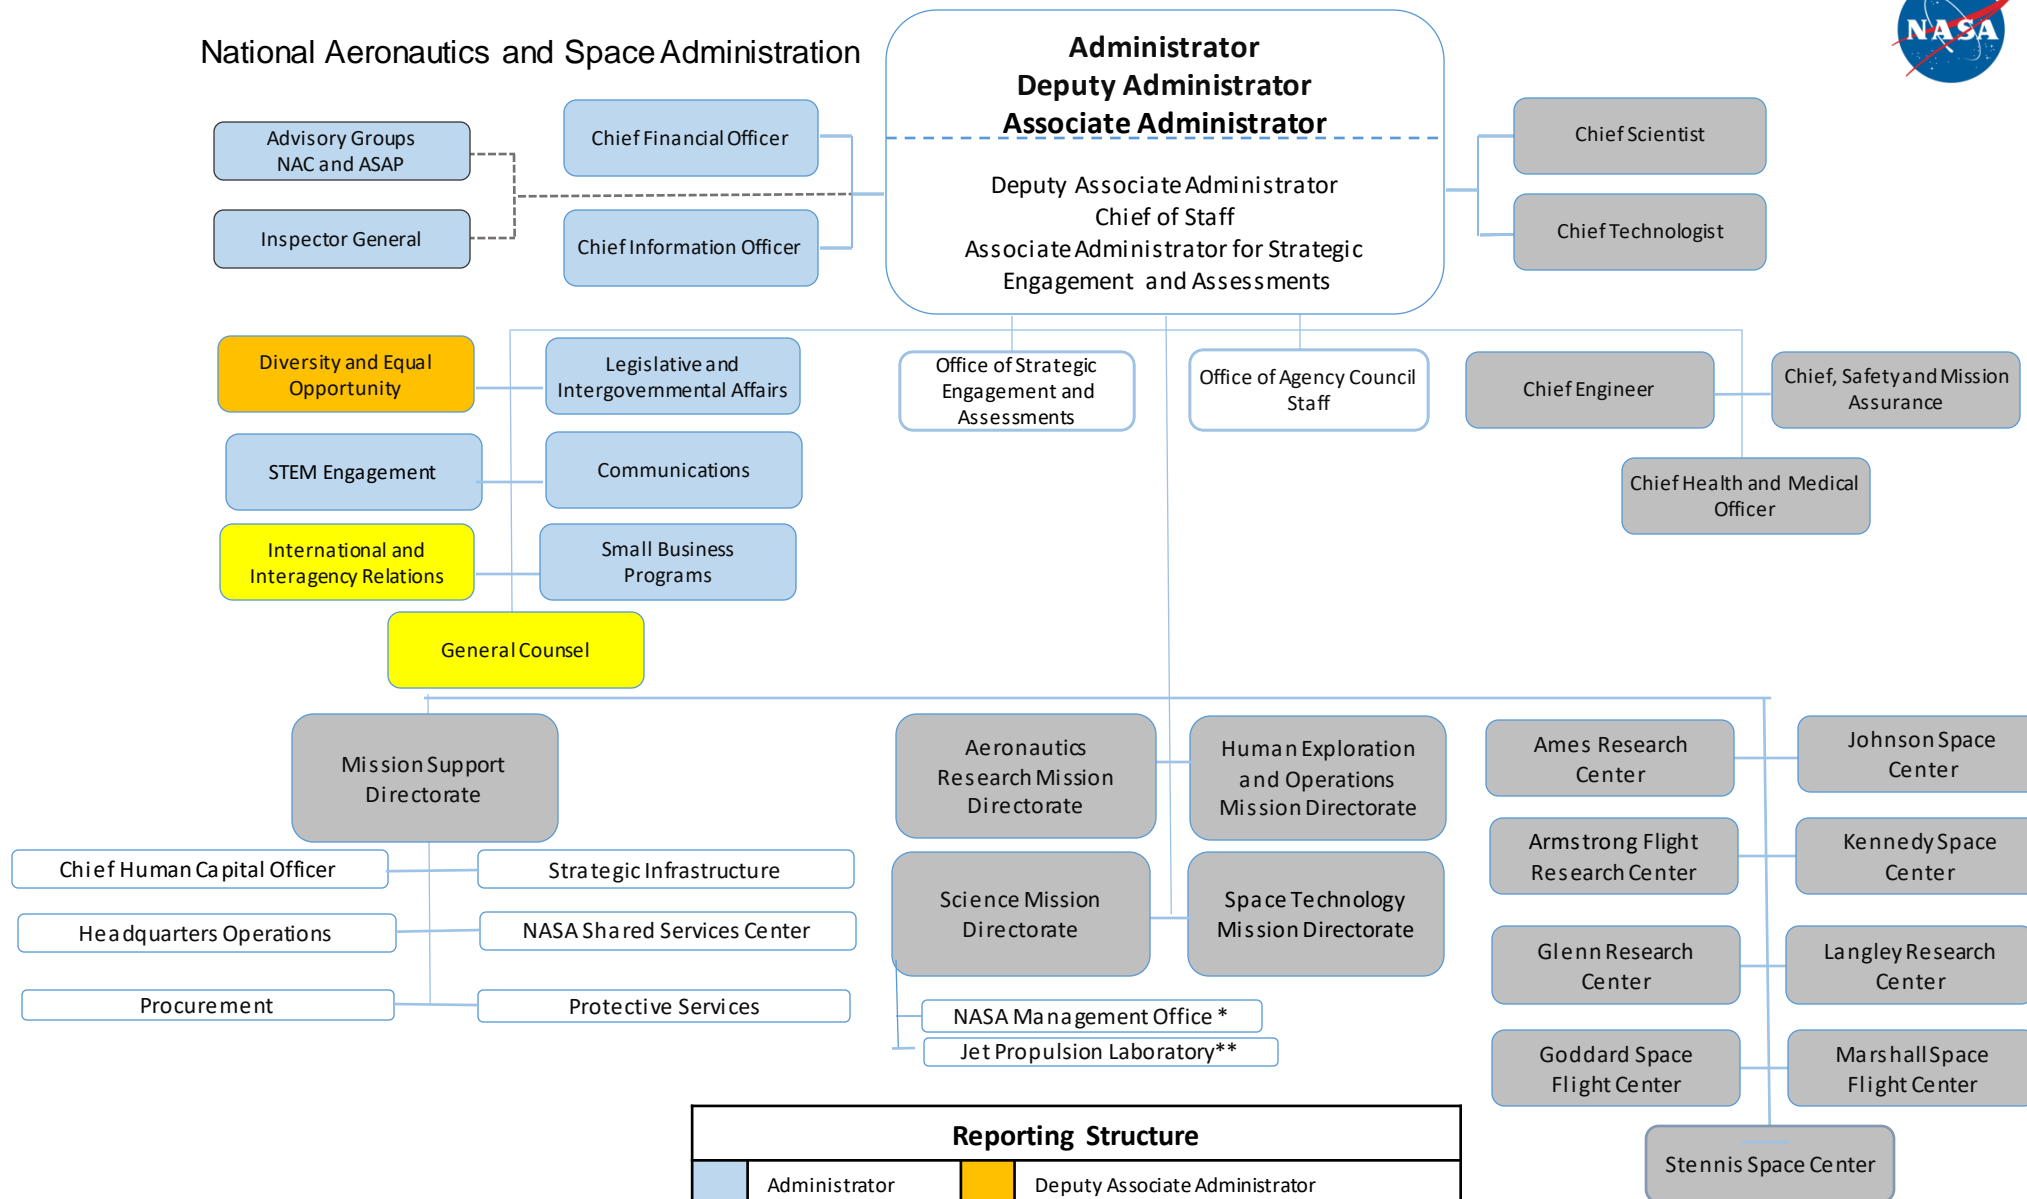

# National Aeronautics and Space Administration

Reporting Structure			
	Administrator		Deputy Associate Administrator
	Associate Administrator		AA Strategic Engagement & Assessments

Note: Administrator may delegate direct reports to Deputy Administrator at his/her discretion.

\* NMO oversees the Jet Propulsion Laboratory contract

\*\* Programmatic reporting to the Science Mission Directorate Associate Administrator. JPL will participate in Agency-level functions, such as APMC.