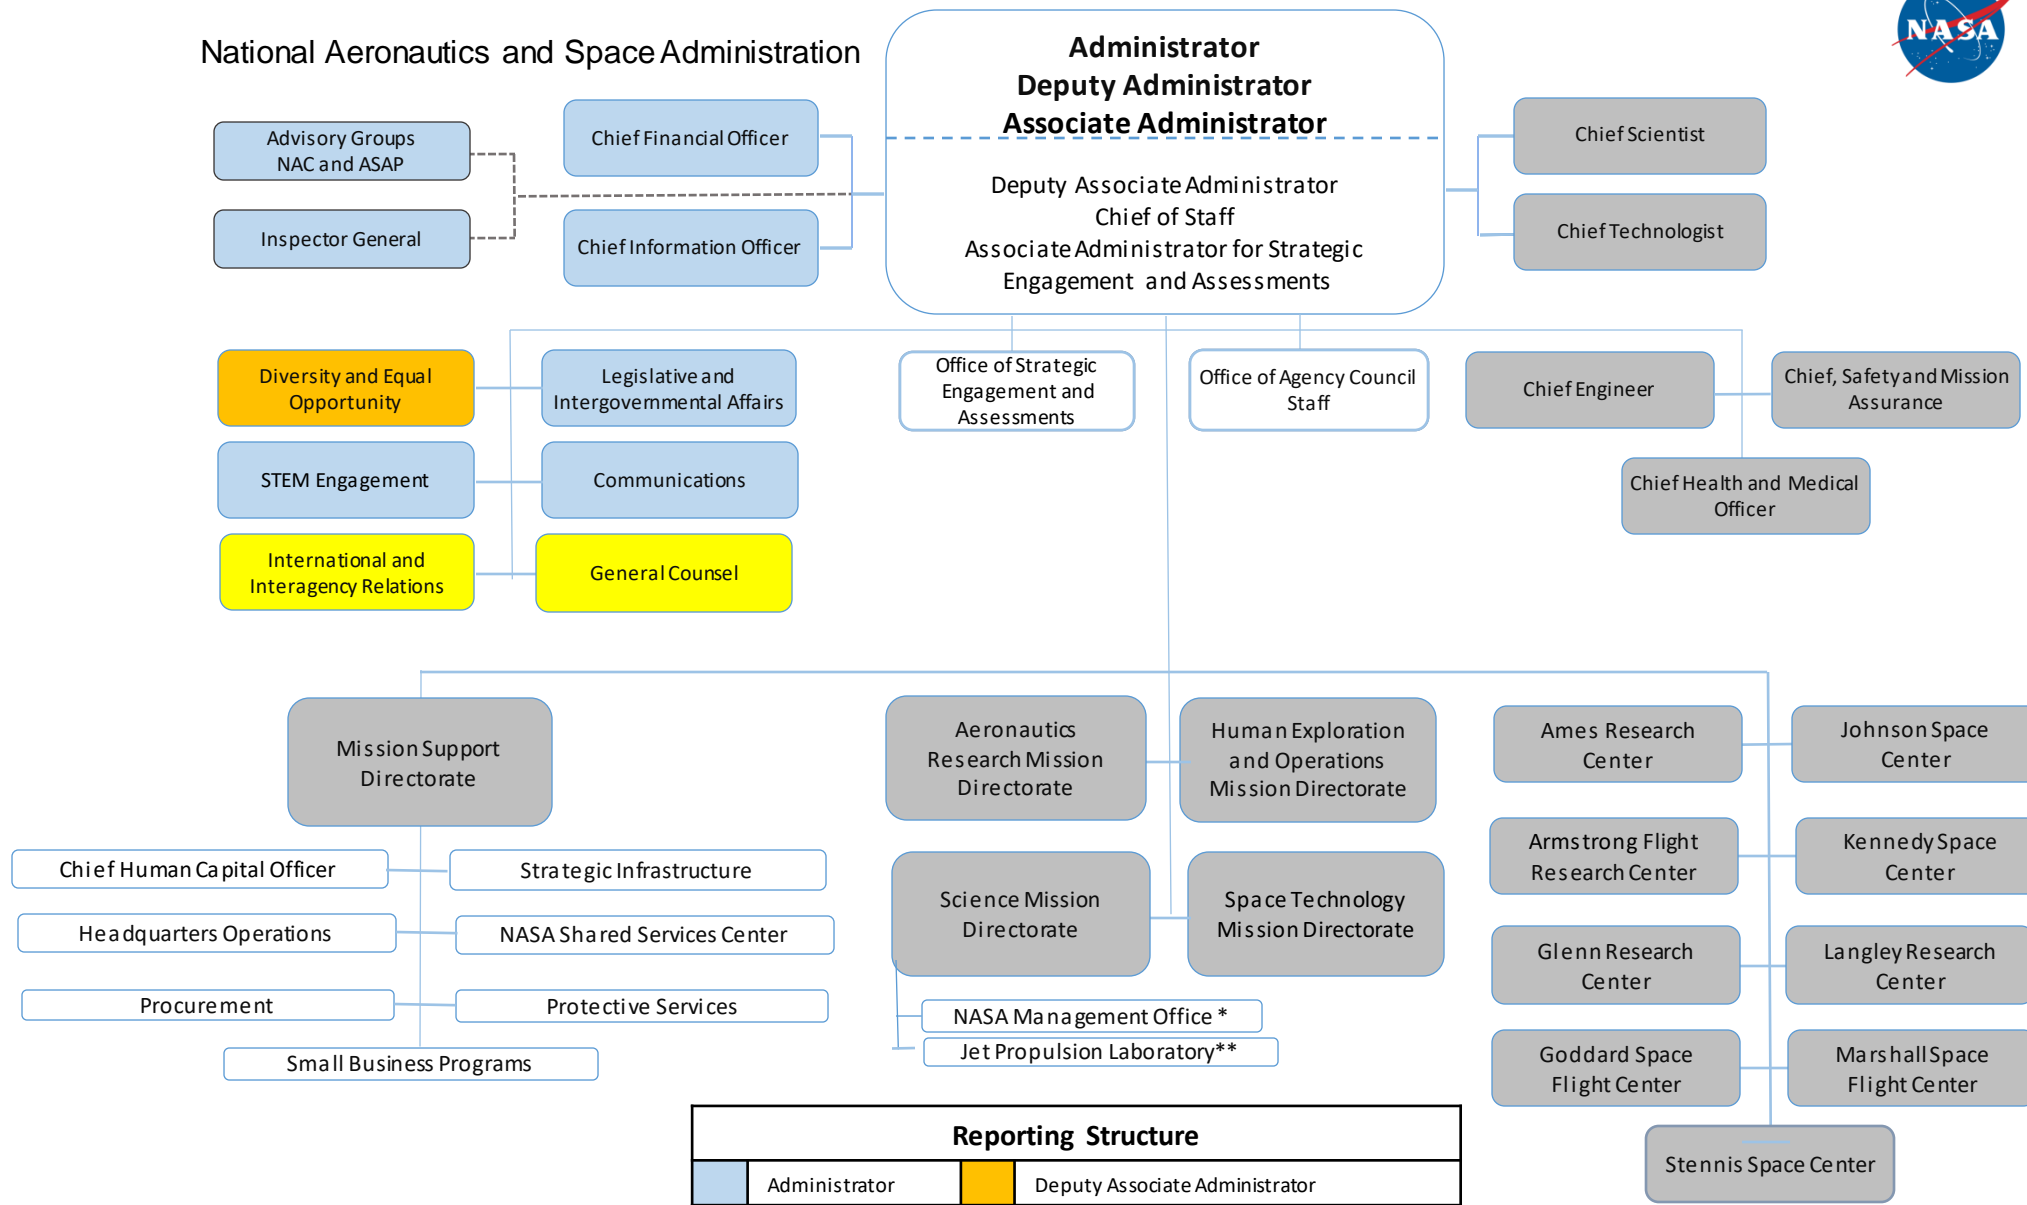

# National Aeronautics and Space Administration

Reporting Structure			
	Administrator		Deputy Associate Administrator
	Associate Administrator		AA Strategic Engagement & Assessments

Note: Administrator may delegate direct reports to Deputy Administrator at his/her discretion.

\* NMO oversees the Jet Propulsion Laboratory contract

\*\* Programmatic reporting to the Science Mission Directorate Associate Administrator. JPL will participate in Agency-level functions, such as APMC.