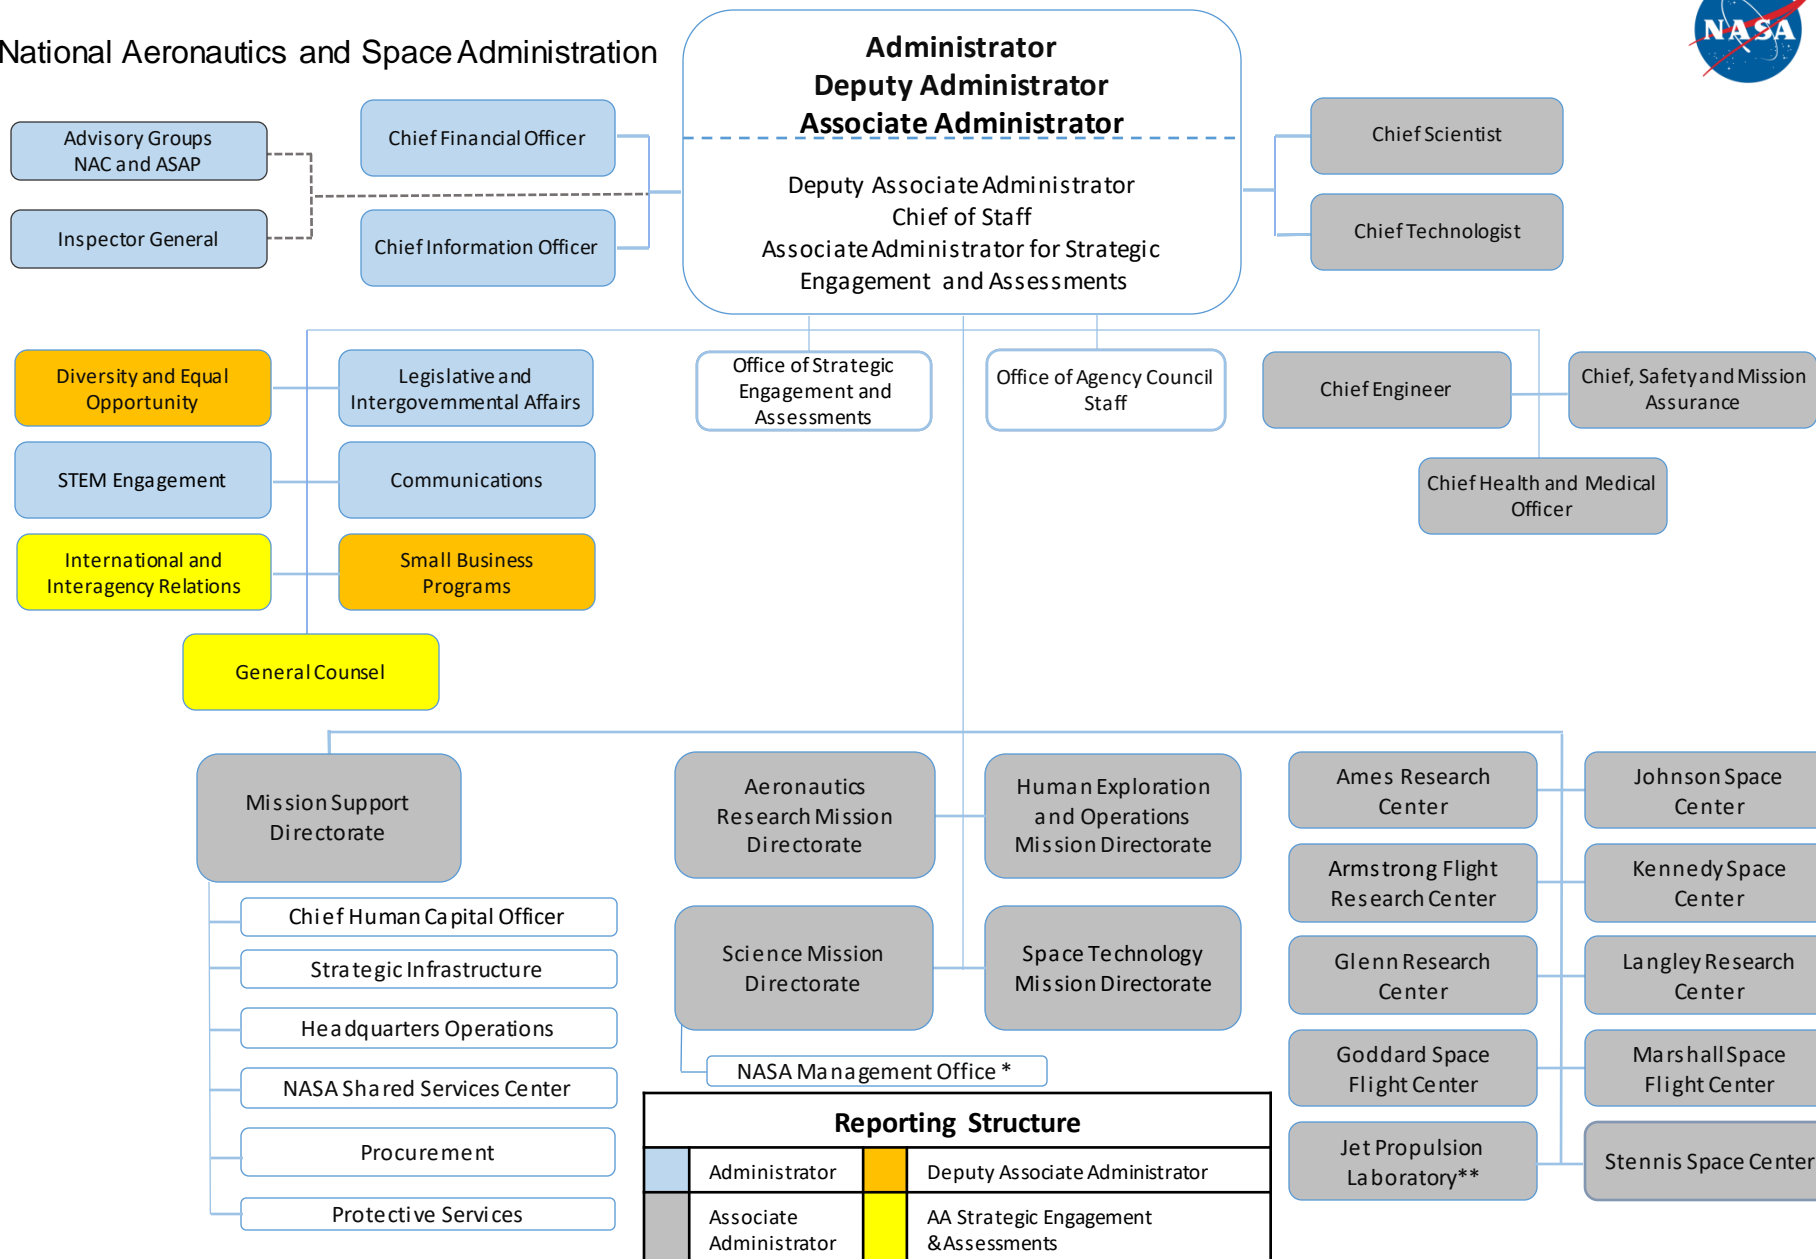

National Aeronautics and Space Administration

Reporting Structure	
Administrator	Deputy Associate Administrator
Associate Administrator	AA Strategic Engagement & Assessments

Note: Administrator may delegate direct reports to Deputy Administrator at his/her discretion.

* NMO oversees the Jet Propulsion Laboratory.

** Functional reporting only.