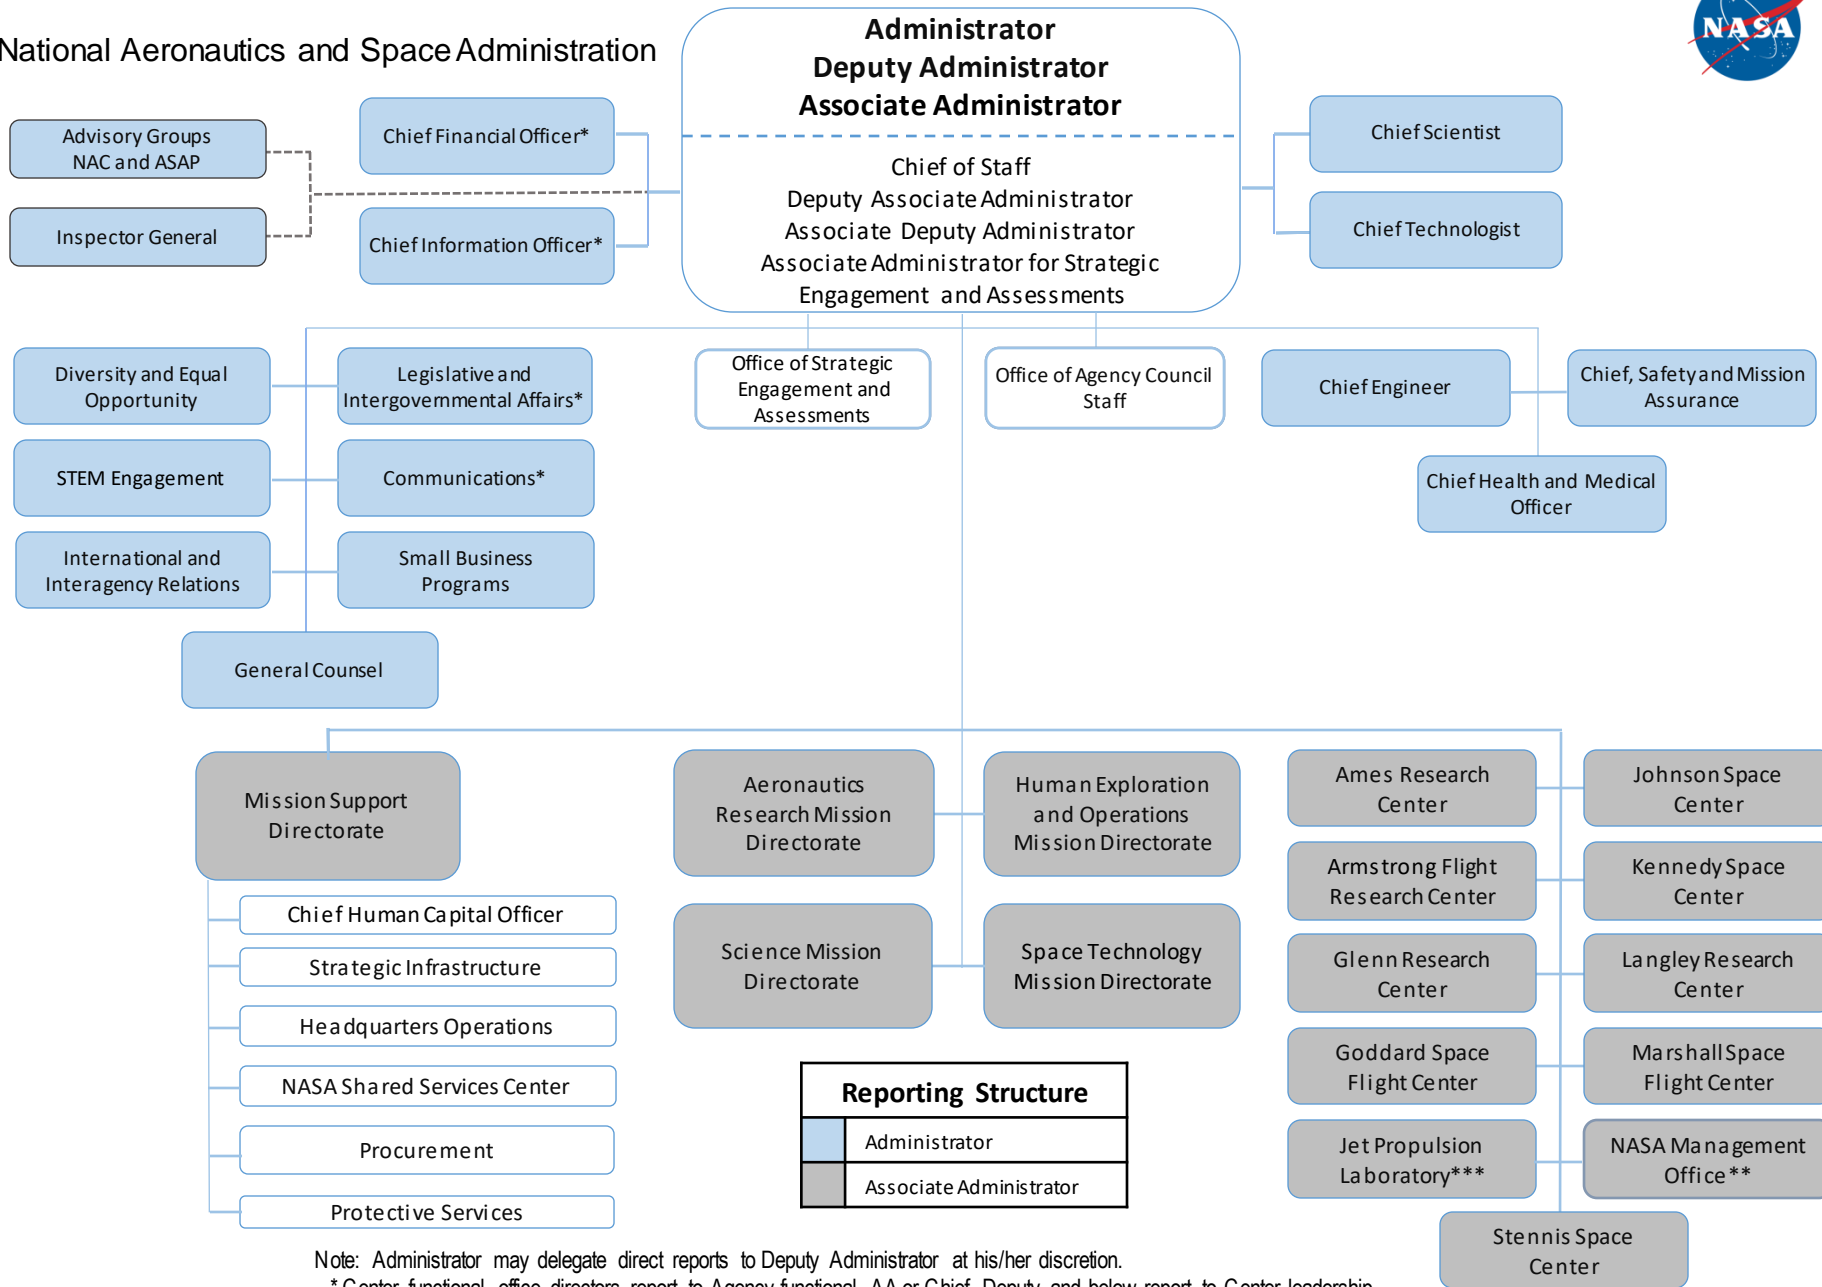

National Aeronautics and Space Administration

Note: Administrator may delegate direct reports to Deputy Administrator at his/her discretion.

* Center functional office directors report to Agency functional AA or Chief. Deputy and below report to Center leadership.

** NMO oversees the Jet Propulsion Laboratory and other Federally Funded Research and Development Center work.

*** Functional reporting only.

OFFICE OF THE ADMINISTRATOR