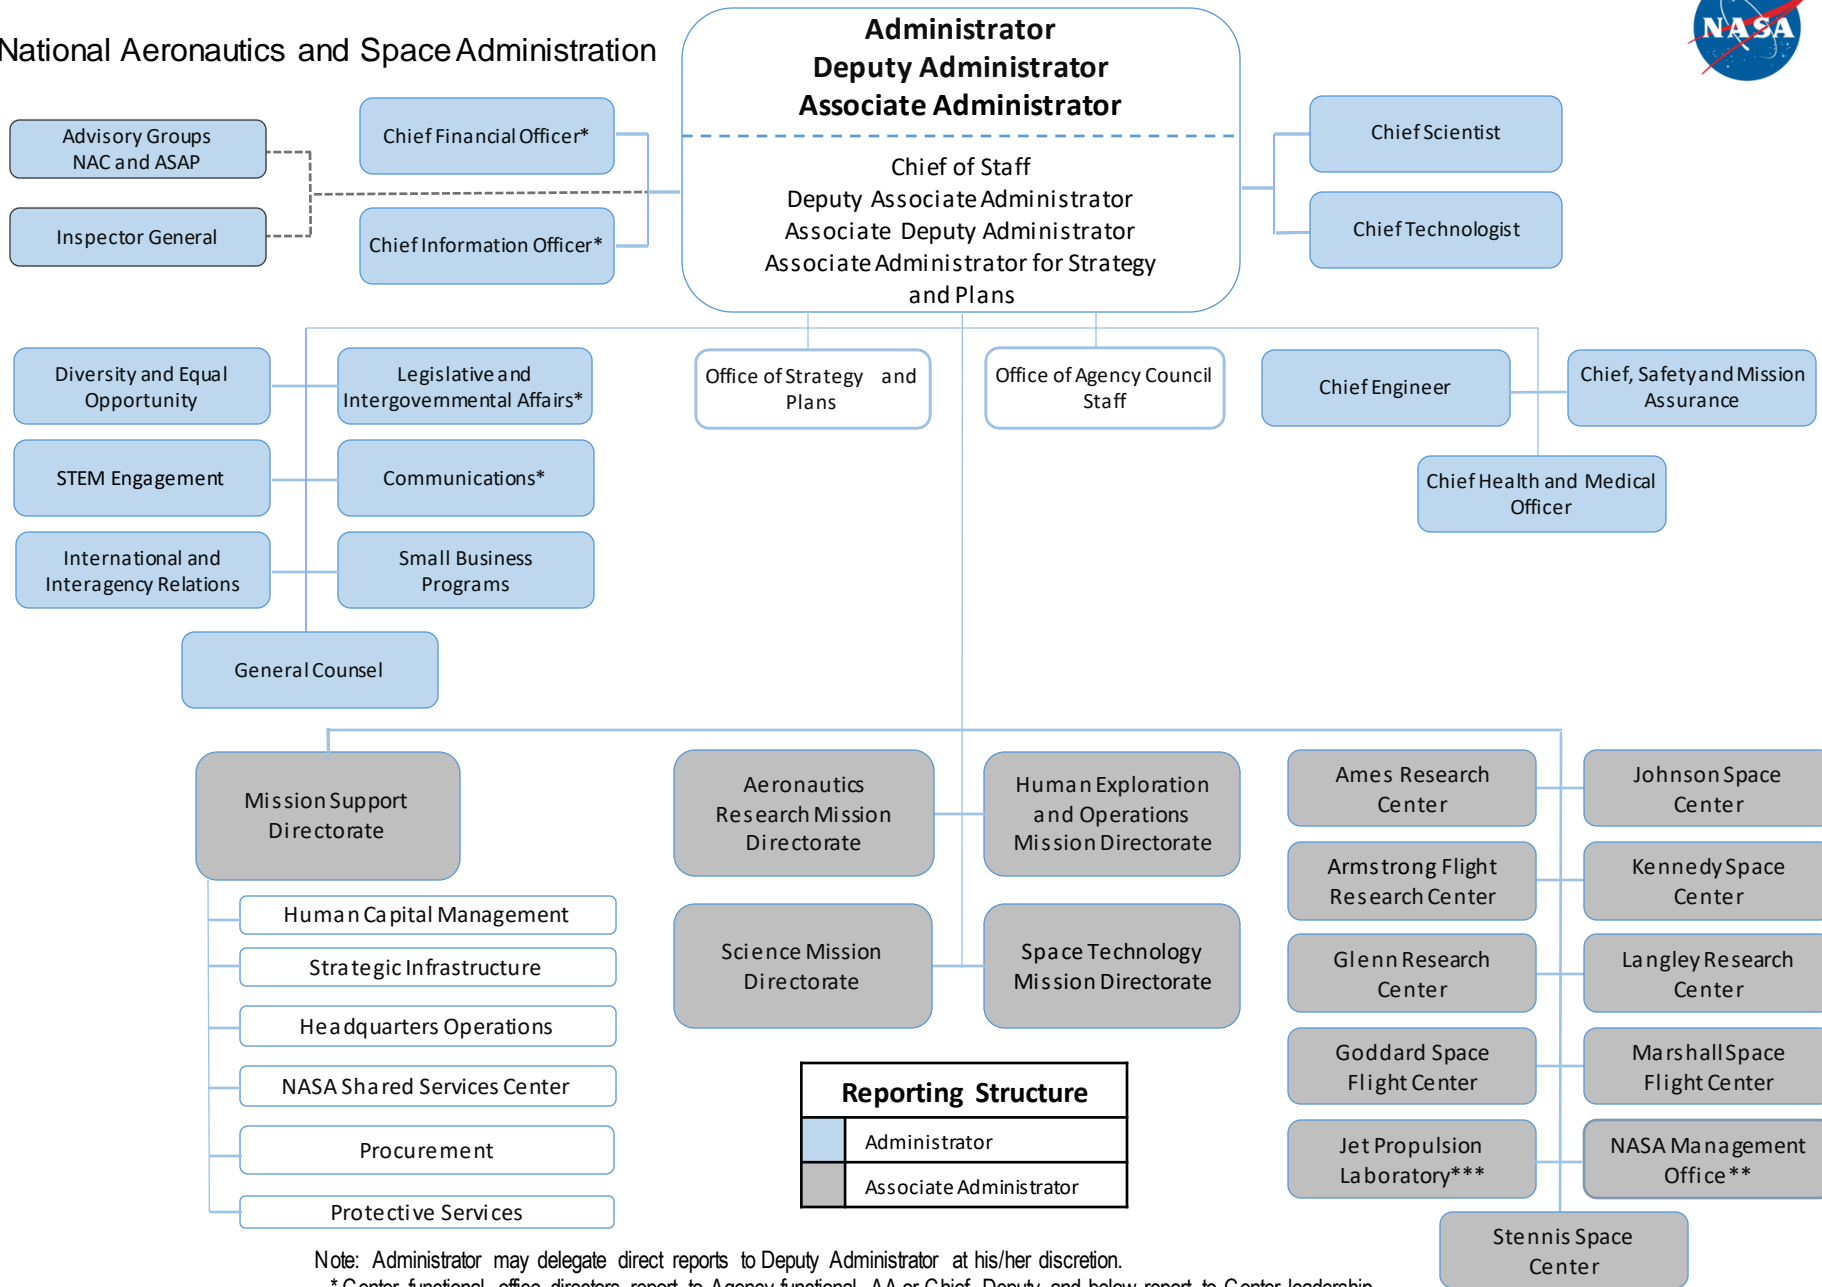

National Aeronautics and Space Administration

Note: Administrator may delegate direct reports to Deputy Administrator at his/her discretion.

* Center functional office directors report to Agency functional AA or Chief. Deputy and below report to Center leadership.

** NMO oversees the Jet Propulsion Laboratory and other Federally Funded Research and Development Center work.

*** Functional reporting only.