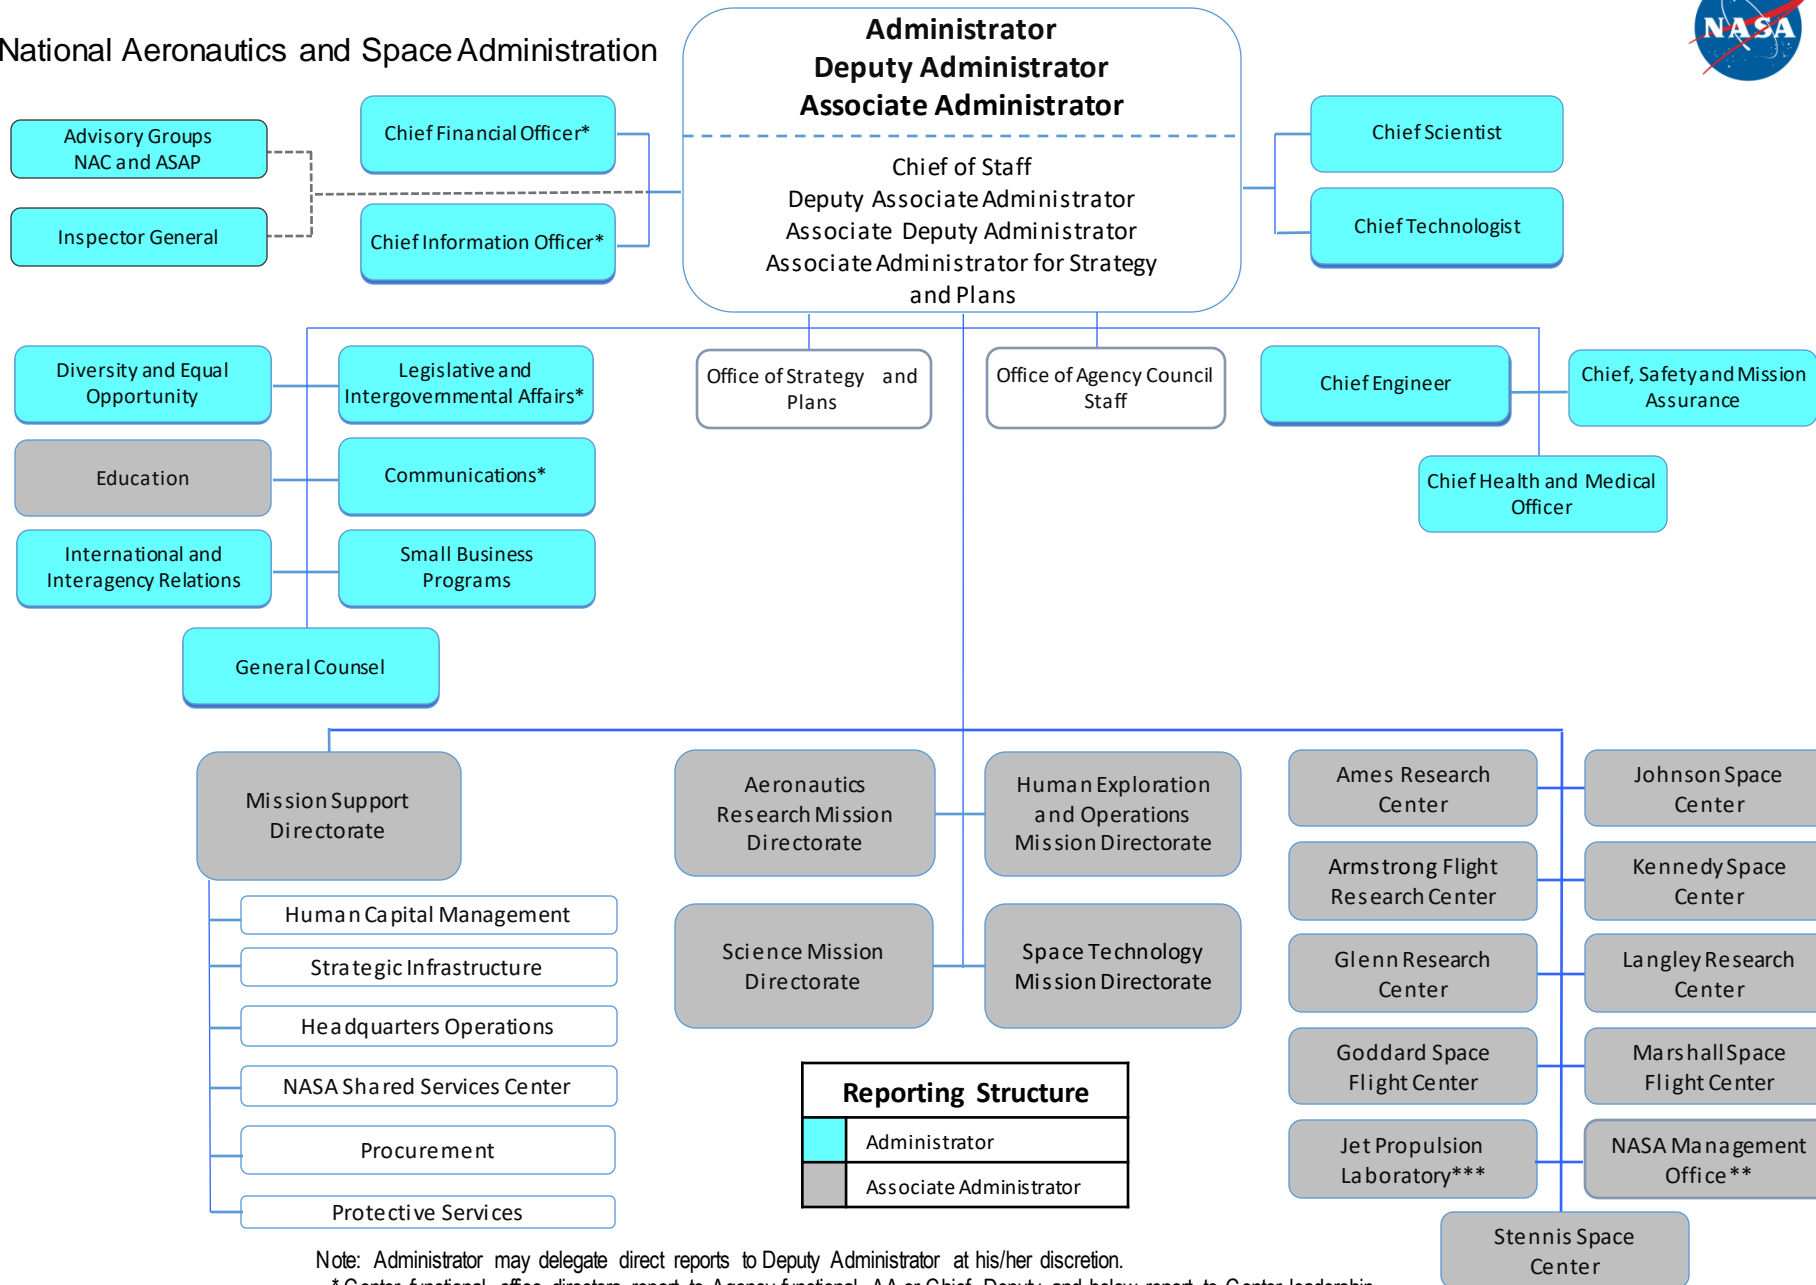

National Aeronautics and Space Administration

Note: Administrator may delegate direct reports to Deputy Administrator at his/her discretion.
 * Center functional office directors report to Agency functional AA or Chief. Deputy and below report to Center leadership.
 ** NMO oversees the Jet Propulsion Laboratory and other Federally Funded Research and Development Center work.
 *** Functional reporting only.