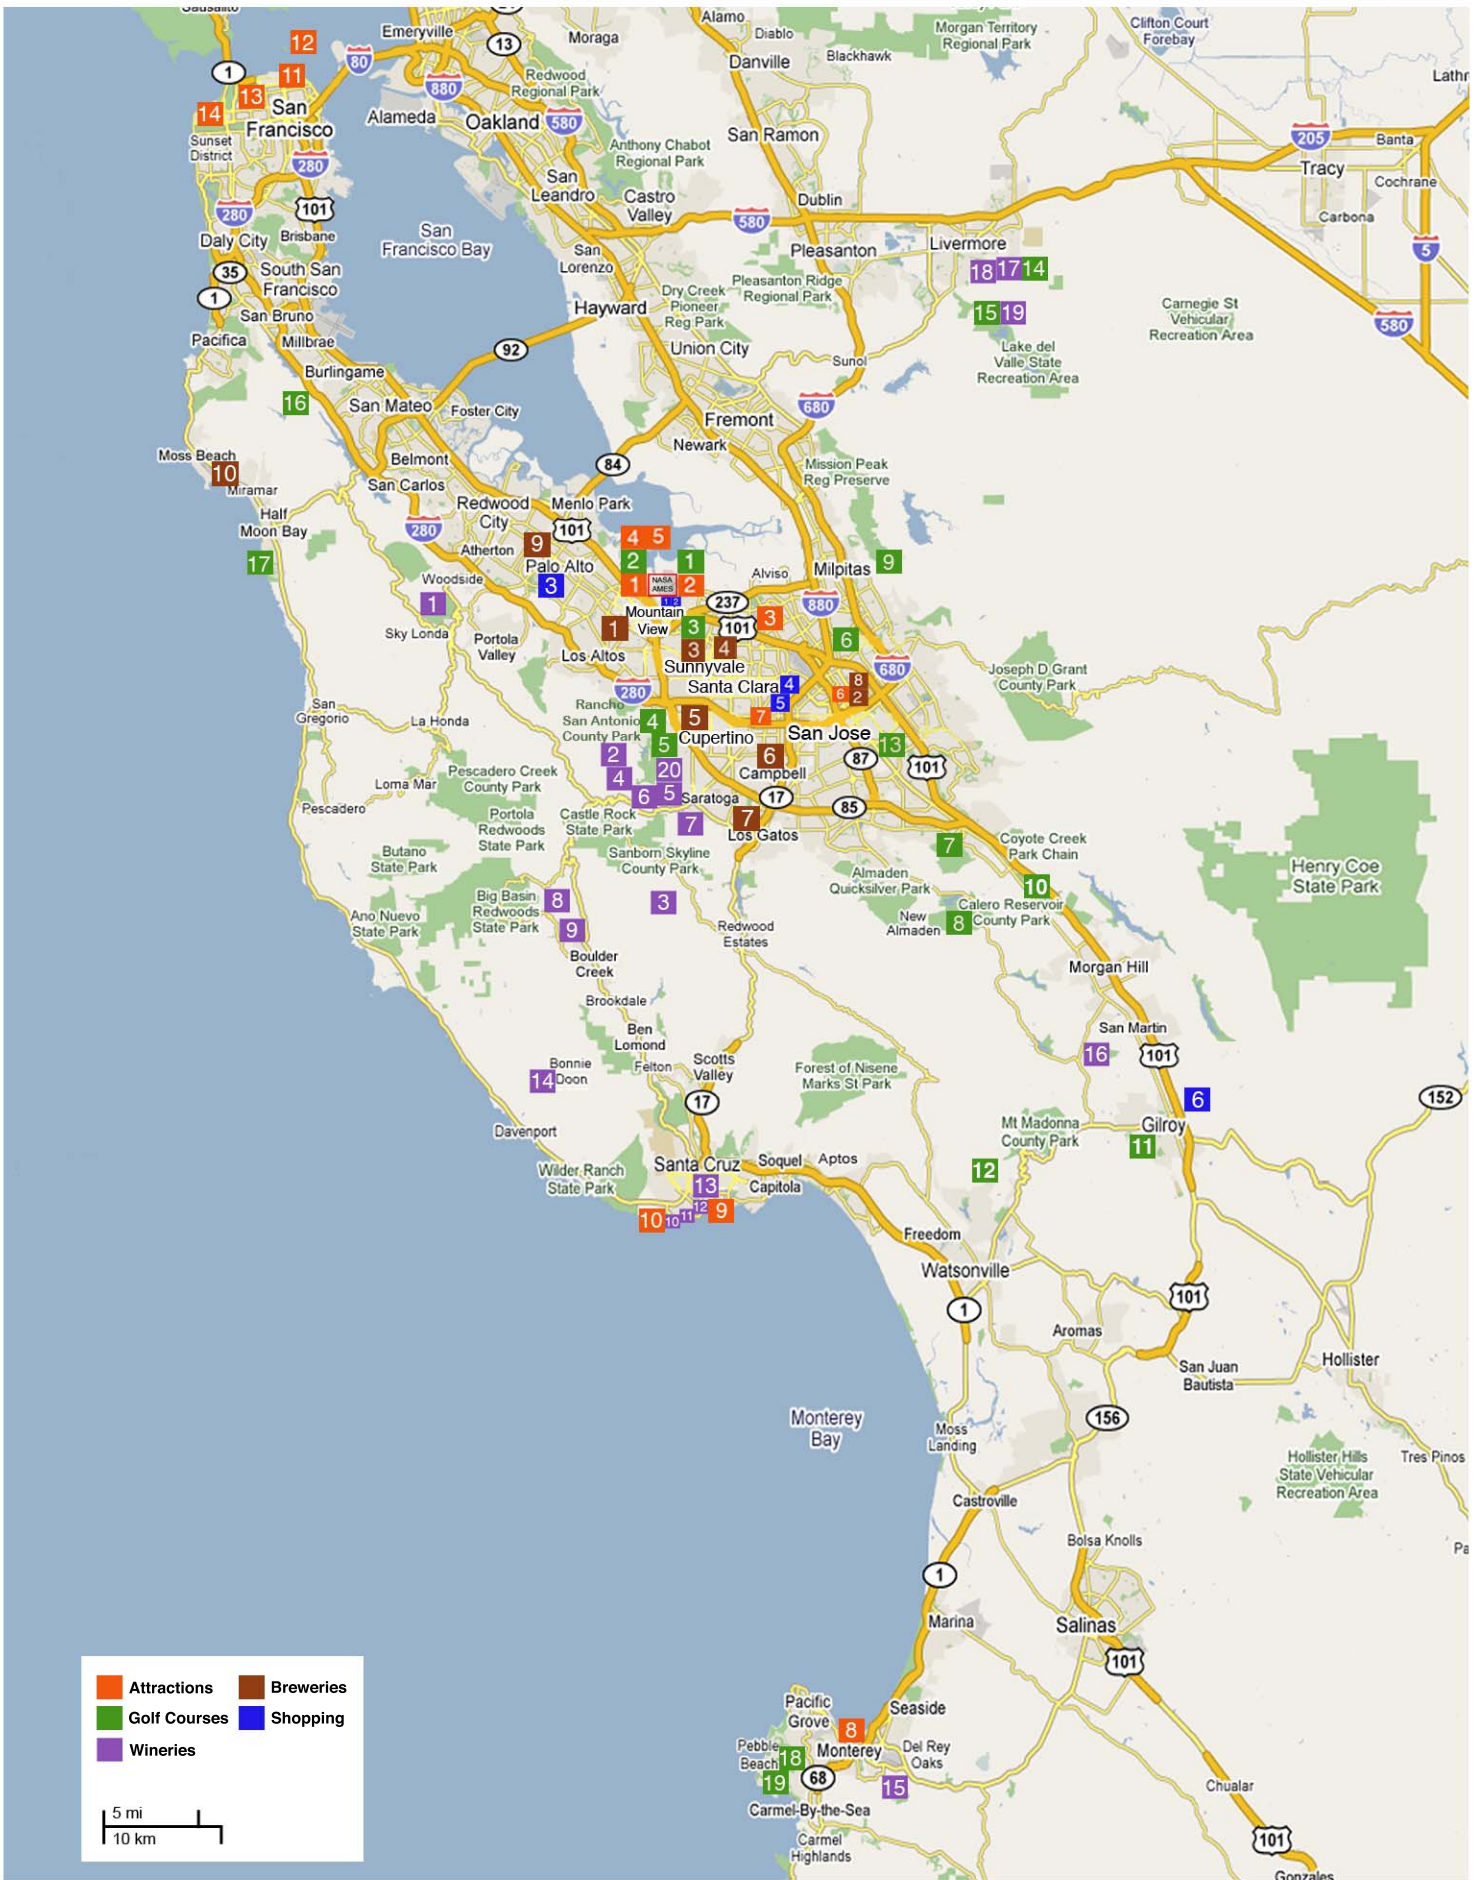

Ramada Inn - Sunnyvale

1217 Wildwood Ave
Sunnyvale, CA 94089
(408)738-7473
<https://www.wyndhamhotels.com/ramada/sunnyvale-california/ramada-silicon-valley/overview>
5.7 mi

Tetra Hotel

400 West Java Drive
Sunnyvale, CA 94089
(408)734-2300
<https://www.marriott.com/en-us/hotels/sjcva-tetra-hotel-autograph-collection/overview/>
4.5 mi

Doubletree San Jose

2050 Gateway Pl
San Jose, CA 95110
(408)453-4000
<https://www.hilton.com/en/hotels/jose-dt-doubletree-san-jose/>
9.6 mi

Local Attractions

- 1. Computer History Museum**
1401 N. Shoreline Blvd.
Mountain View, CA
(650)810-1010
<http://www.computerhistory.org/>
2.2 mi
- 2. Moffett Field Museum**
Moffett Field "Hangar One"
Mountain View, CA
(650)964-4024
<http://www.moffettfieldmuseum.org/>
1.0 mi
- 3. California's Great America**
4701 Great America Parkway
Santa Clara, CA 95054
(408)988-1776
<http://www.cagreatamerica.com/>
7.8 mi
- 4. Shoreline Lake /Aquatic Center**
3160 N. Shoreline Blvd
Mountain View, CA
(650)965-7474
<http://www.shorelinelake.com/>
4.1 mi
- 5. Stevens Creek Shoreline Nature Area**
3070 N. Shoreline Blvd
Mountain View, CA

11. Fisherman's Wharf

San Francisco, CA

<http://www.fishermanswharf.org/>

40.6 mi

12. Alcatraz Island

Pier 33

San Francisco, CA

<http://www.nps.gov/alcatraz/>