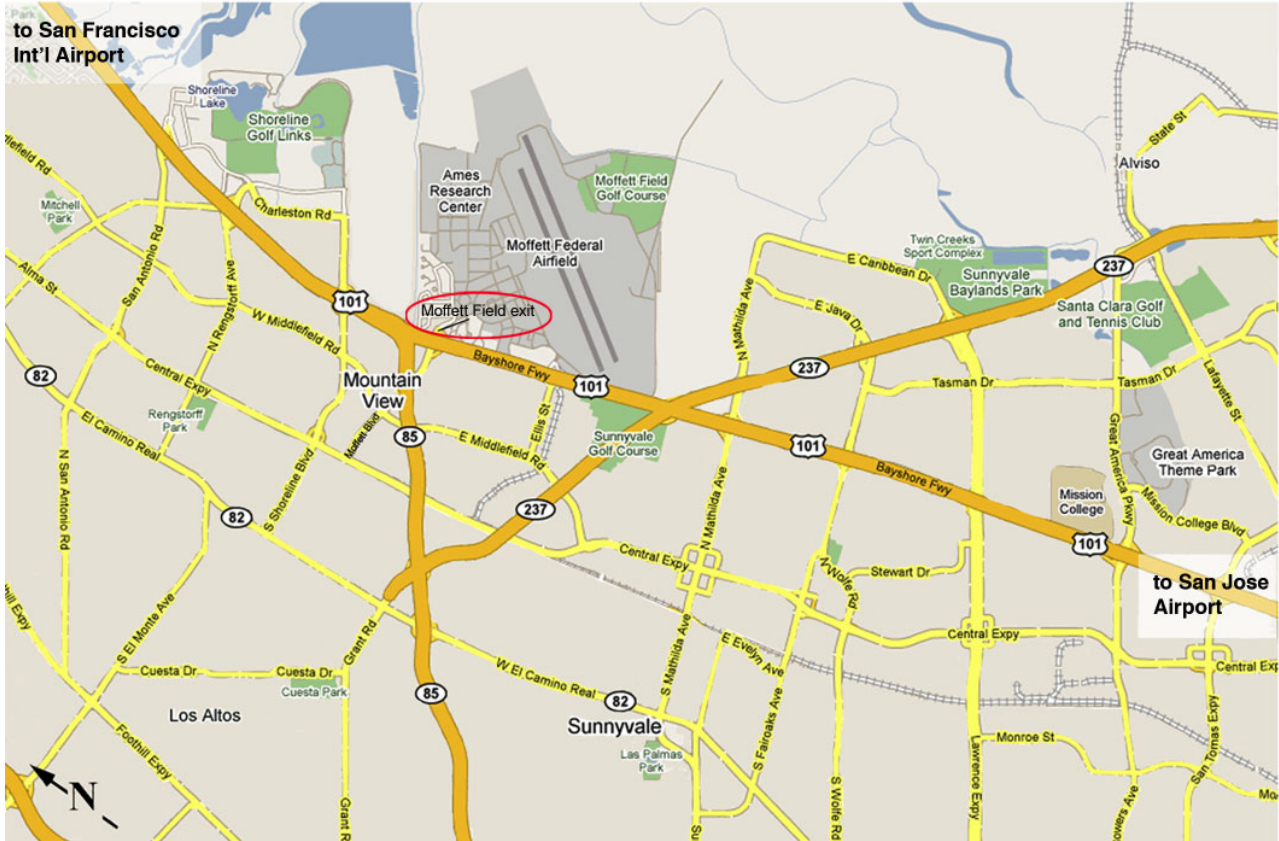

**NASA Ames Research Center
Wind Tunnel Division**

Customer Resource Guide
Revision 6 – April 28, 2023

Table of Contents

Directions from Local Airports to NASA Ames Research Center	1
NASA Ames Research Center Access Instructions	2
Directions to the Unitary Plan Wind Tunnel and Model Prep. Room	3
Local Hotel Accommodations	4
Area Map	6
Local Attractions	7
Golf Courses	9
Wineries	11
Breweries	13
Shopping	14

How to get from the Airport to NASA Ames Research Center

NASA Ames Research Center is about 30 miles south of San Francisco International Airport and about 15 miles north of San Jose Airport.

From San Francisco International Airport, take highway 101 (Bayshore Freeway) south. Exit highway 101 at the Moffett Field exit (exit 398A), turn right onto Moffett Blvd and proceed to the Main Gate Entrance.

From Mineta San Jose International Airport, head northwest on Airport Blvd, use the right 2 lanes to turn slightly right to stay on Airport Blvd, use the right 2 lanes to turn slightly right onto Airport Parkway. Turn right onto Technology Drive, use the right lane to turn right onto Skyport Drive. Use the right lane to merge onto CA-87 North. Use the left 3 lanes to merge onto Highway 101 (Bayshore Freeway) north. Drive for approximately 7.9 miles and exit at the Moffett Field exit (exit 398). Turn right onto Moffett Blvd and proceed to the Main Gate Entrance.