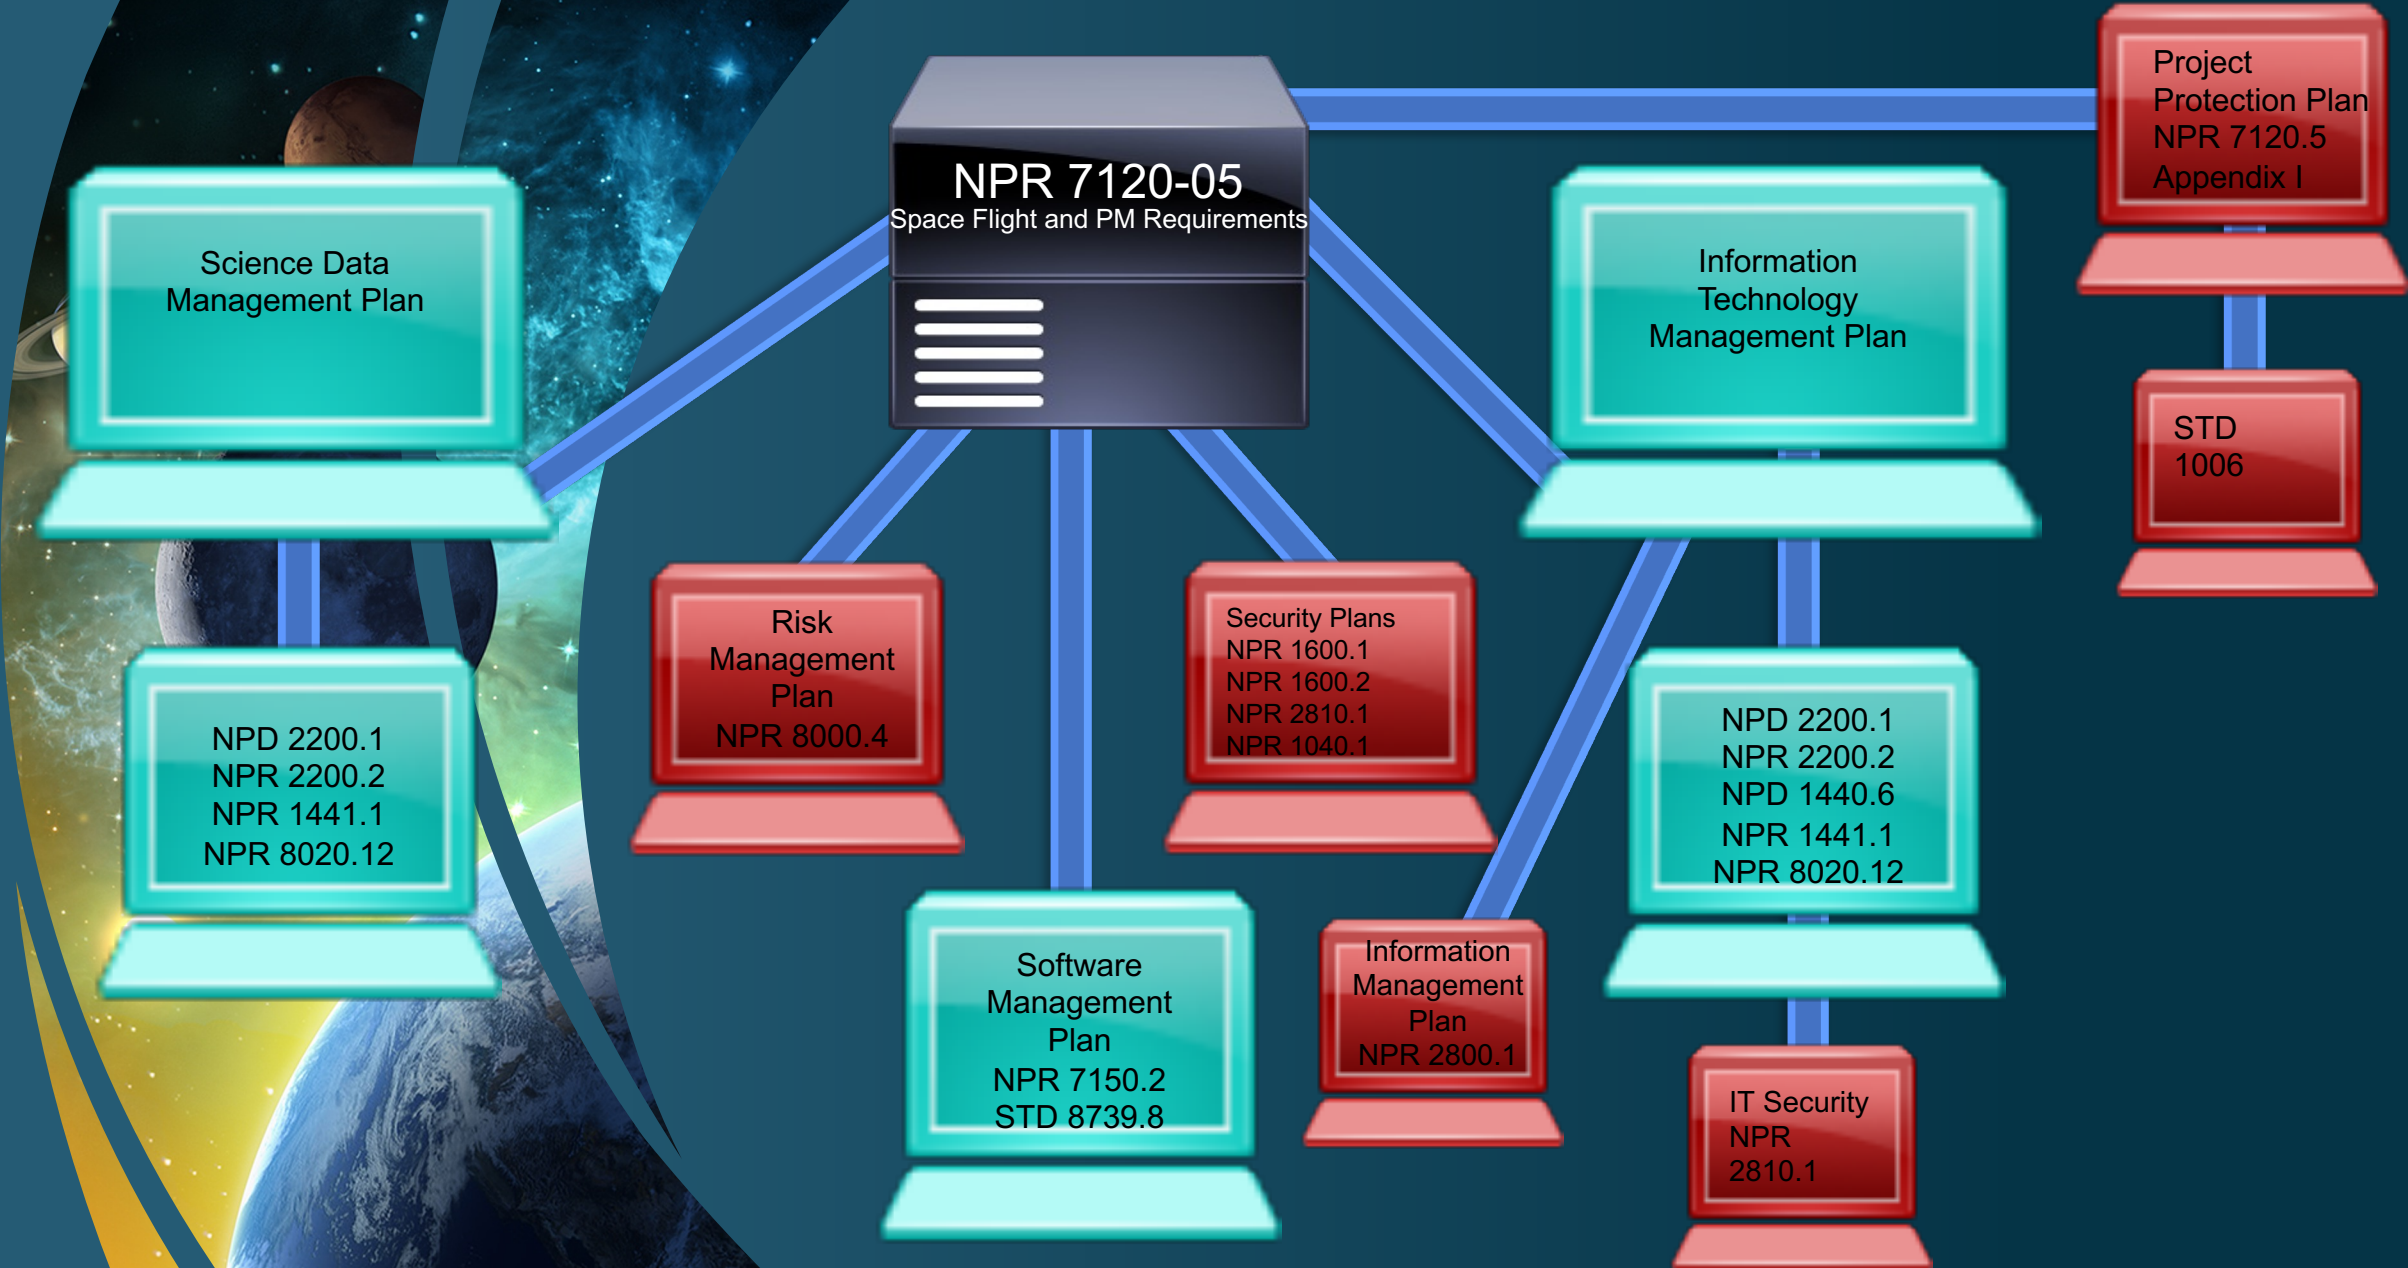

SMD Information Security Policy Applicability Listing

NPR 7120-05
Space Flight and PM Requirements

Science Data Management Plan

Information Technology Management Plan

Project Protection Plan
NPR 7120.5
Appendix I

NPD 2200.1
NPR 2200.2
NPR 1441.1
NPR 8020.12

Risk Management Plan
NPR 8000.4

Security Plans
NPR 1600.1
NPR 1600.2
NPR 2810.1
NPR 1040.1

Software Management Plan
NPR 7150.2
STD 8739.8

Information Management Plan
NPR 2800.1

NPD 2200.1
NPR 2200.2
NPD 1440.6
NPR 1441.1
NPR 8020.12

STD 1006

IT Security
NPR 2810.1