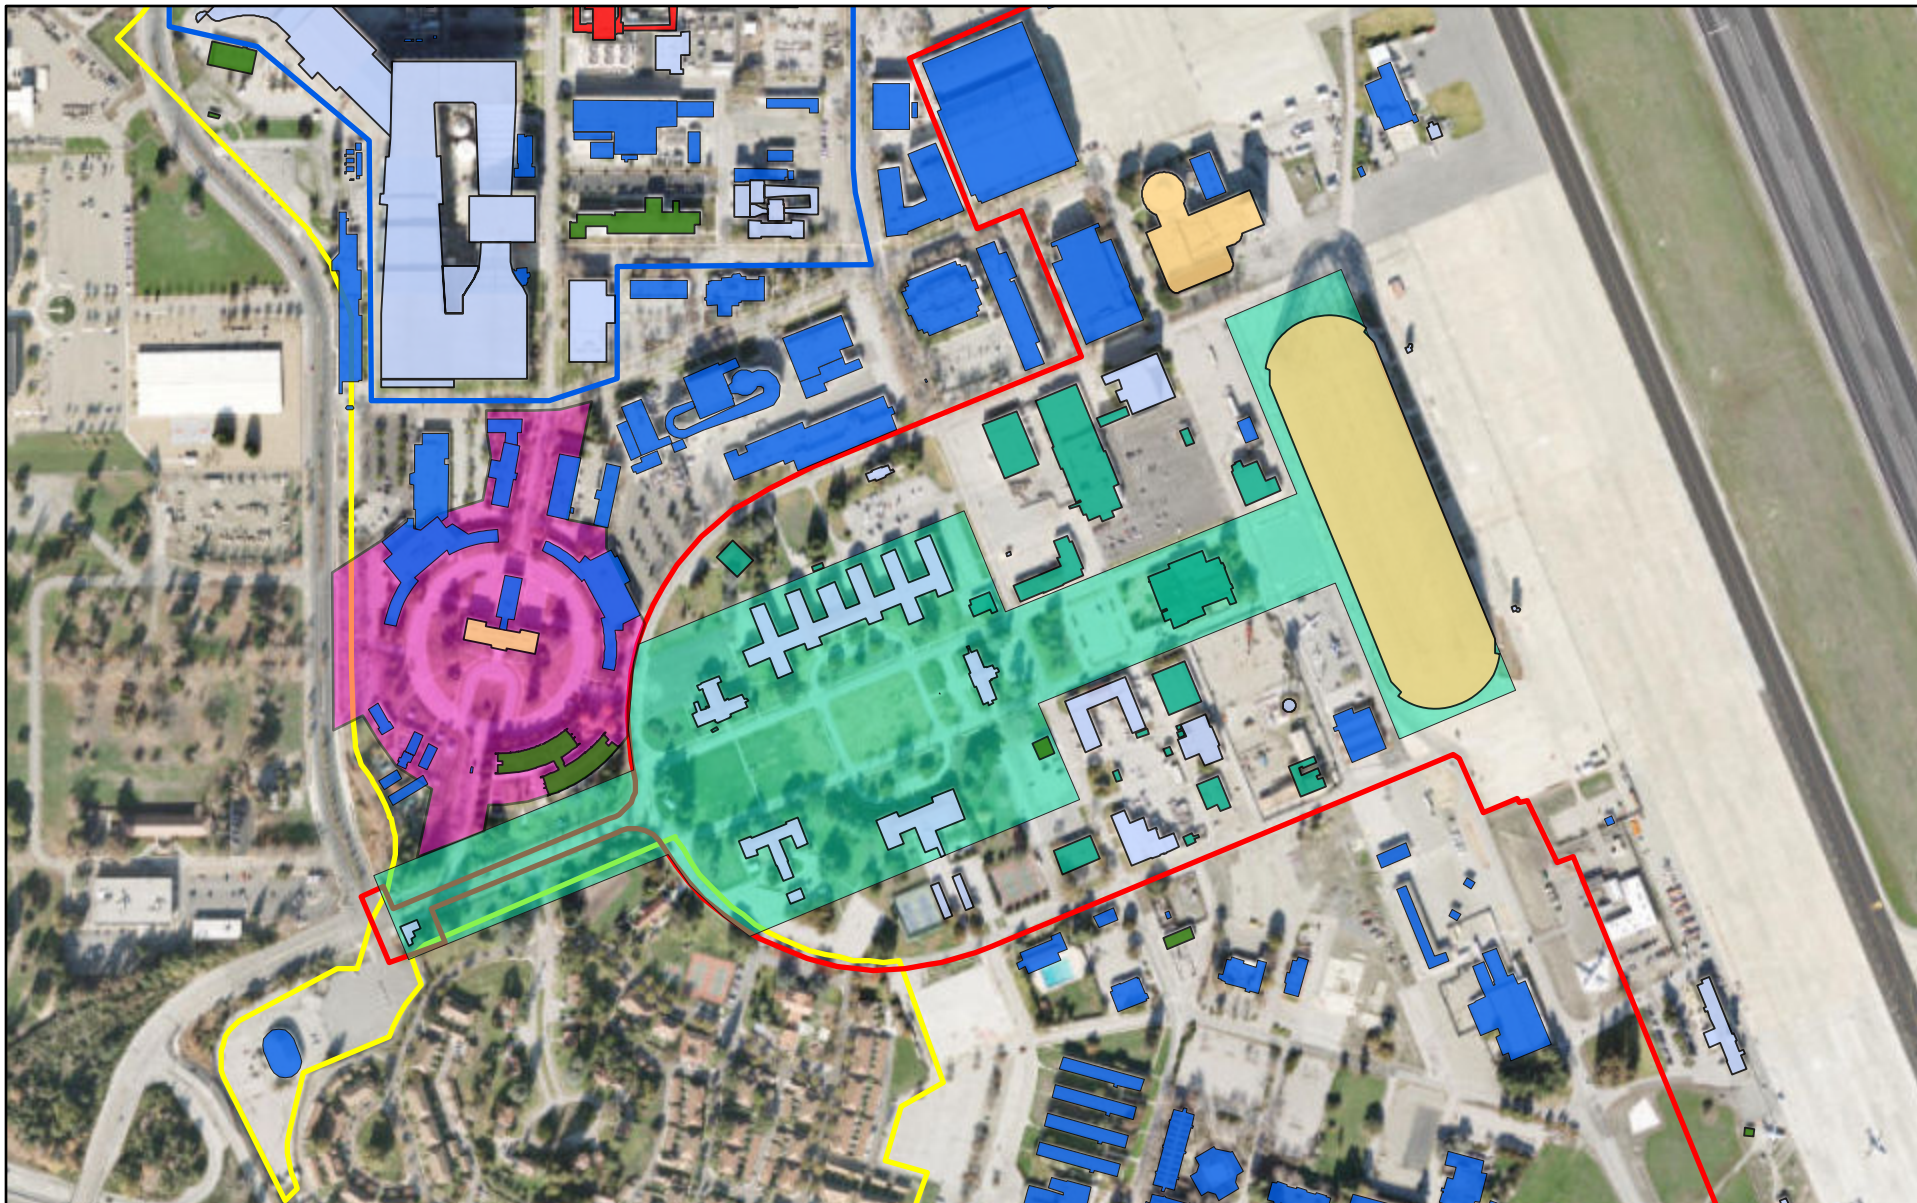

ARC Proposed Heritage Zone Overlays

ARC Buildings

Red National Historic Landmark (NHL)

Yellow Individually listed on the National Register (NRL)

Dark Green Not Evaluated

Green Non-contributing element of NRE/NRL district

Blue Evaluated, Not Historic

Light Blue Individually listed AND contributing to a district (NRLC)