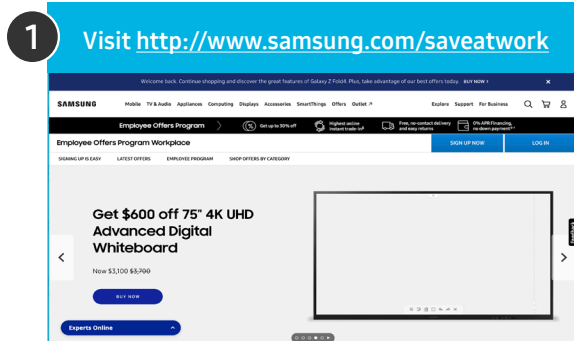

## Registering for Samsung Save@Work

To Register, You Will Need:

5-10 minutes to complete registration

Access to your work email to retrieve a one-time verification code