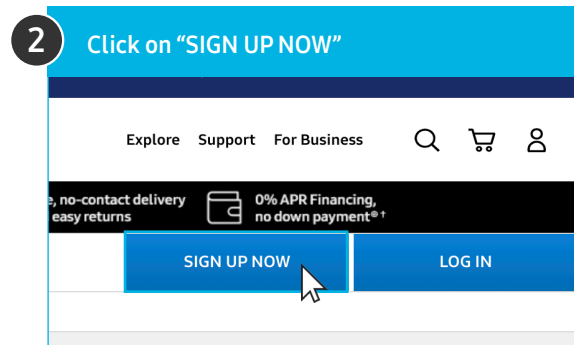

## Registering for Samsung Save@Work

To Register, You Will Need:

5-10 minutes to complete registration

Access to your work email to retrieve a one-time verification code