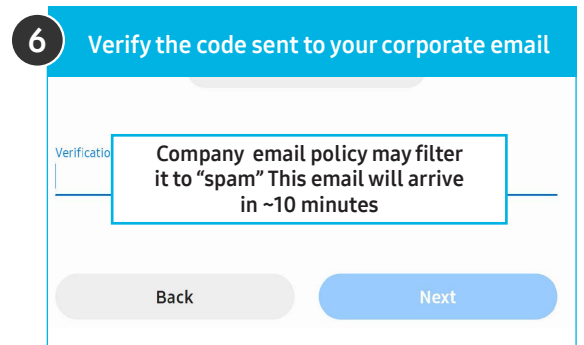

## Registering for Samsung Save@Work

To Register, You Will Need:

5-10 minutes to complete registration

Access to your work email to retrieve a one-time verification code