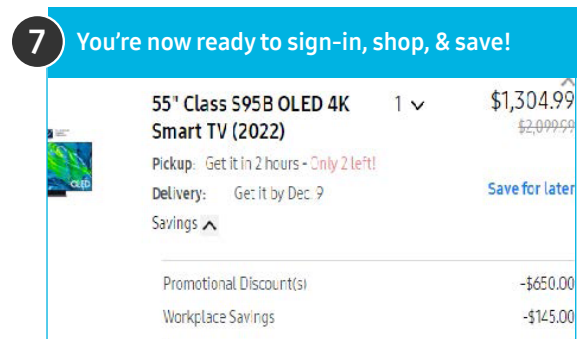

## Registering for Samsung Save@Work

To Register, You Will Need:

5-10 minutes to complete registration

Access to your work email to retrieve a one-time verification code