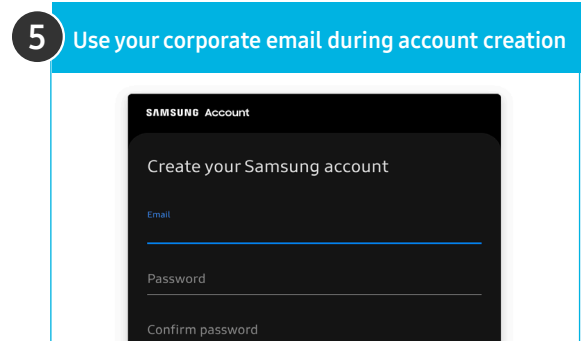

## Registering for Samsung Save@Work

To Register, You Will Need:

5-10 minutes to complete registration

Access to your work email to retrieve a one-time verification code