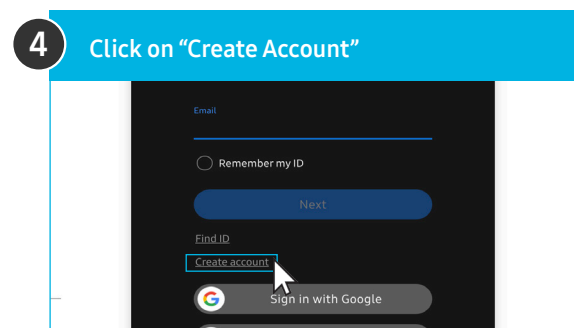

## Registering for Samsung Save@Work

To Register, You Will Need:

5-10 minutes to complete registration

Access to your work email to retrieve a one-time verification code

### Now that you're registered, you can:

- Sign-in from any anywhere on the website, using your work email (no additional verification codes required after initial registration)
- Get the latest news & special offers sent right to your inbox (Visit "My Account", then "Profile" after signing-in)
- Download the **Samsung Shop App**