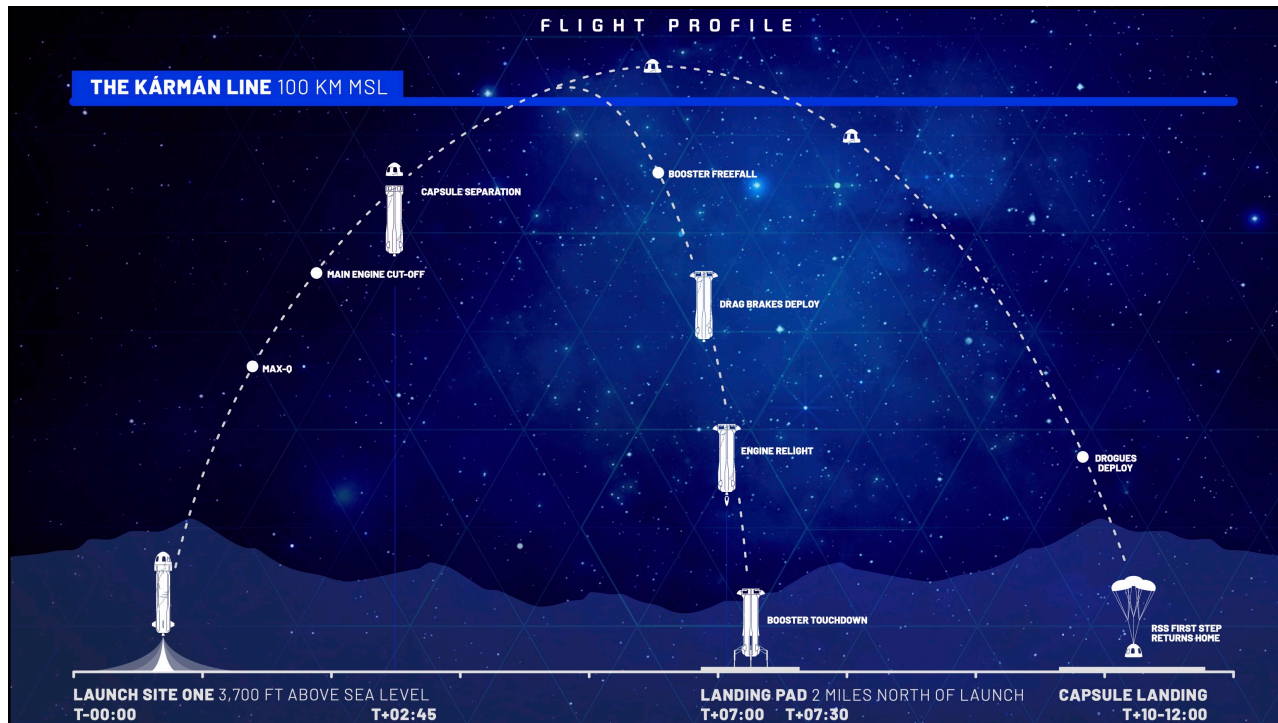

Blue Origin NS13 Suborbital Flight Experiment for  $\mu\text{G-LilyPond}$  Growth Bed and Harvester

10

11

12

13

14

15

16

NASA FLIGHT OPPORTUNITIES

National Aeronautics and Space Administration 