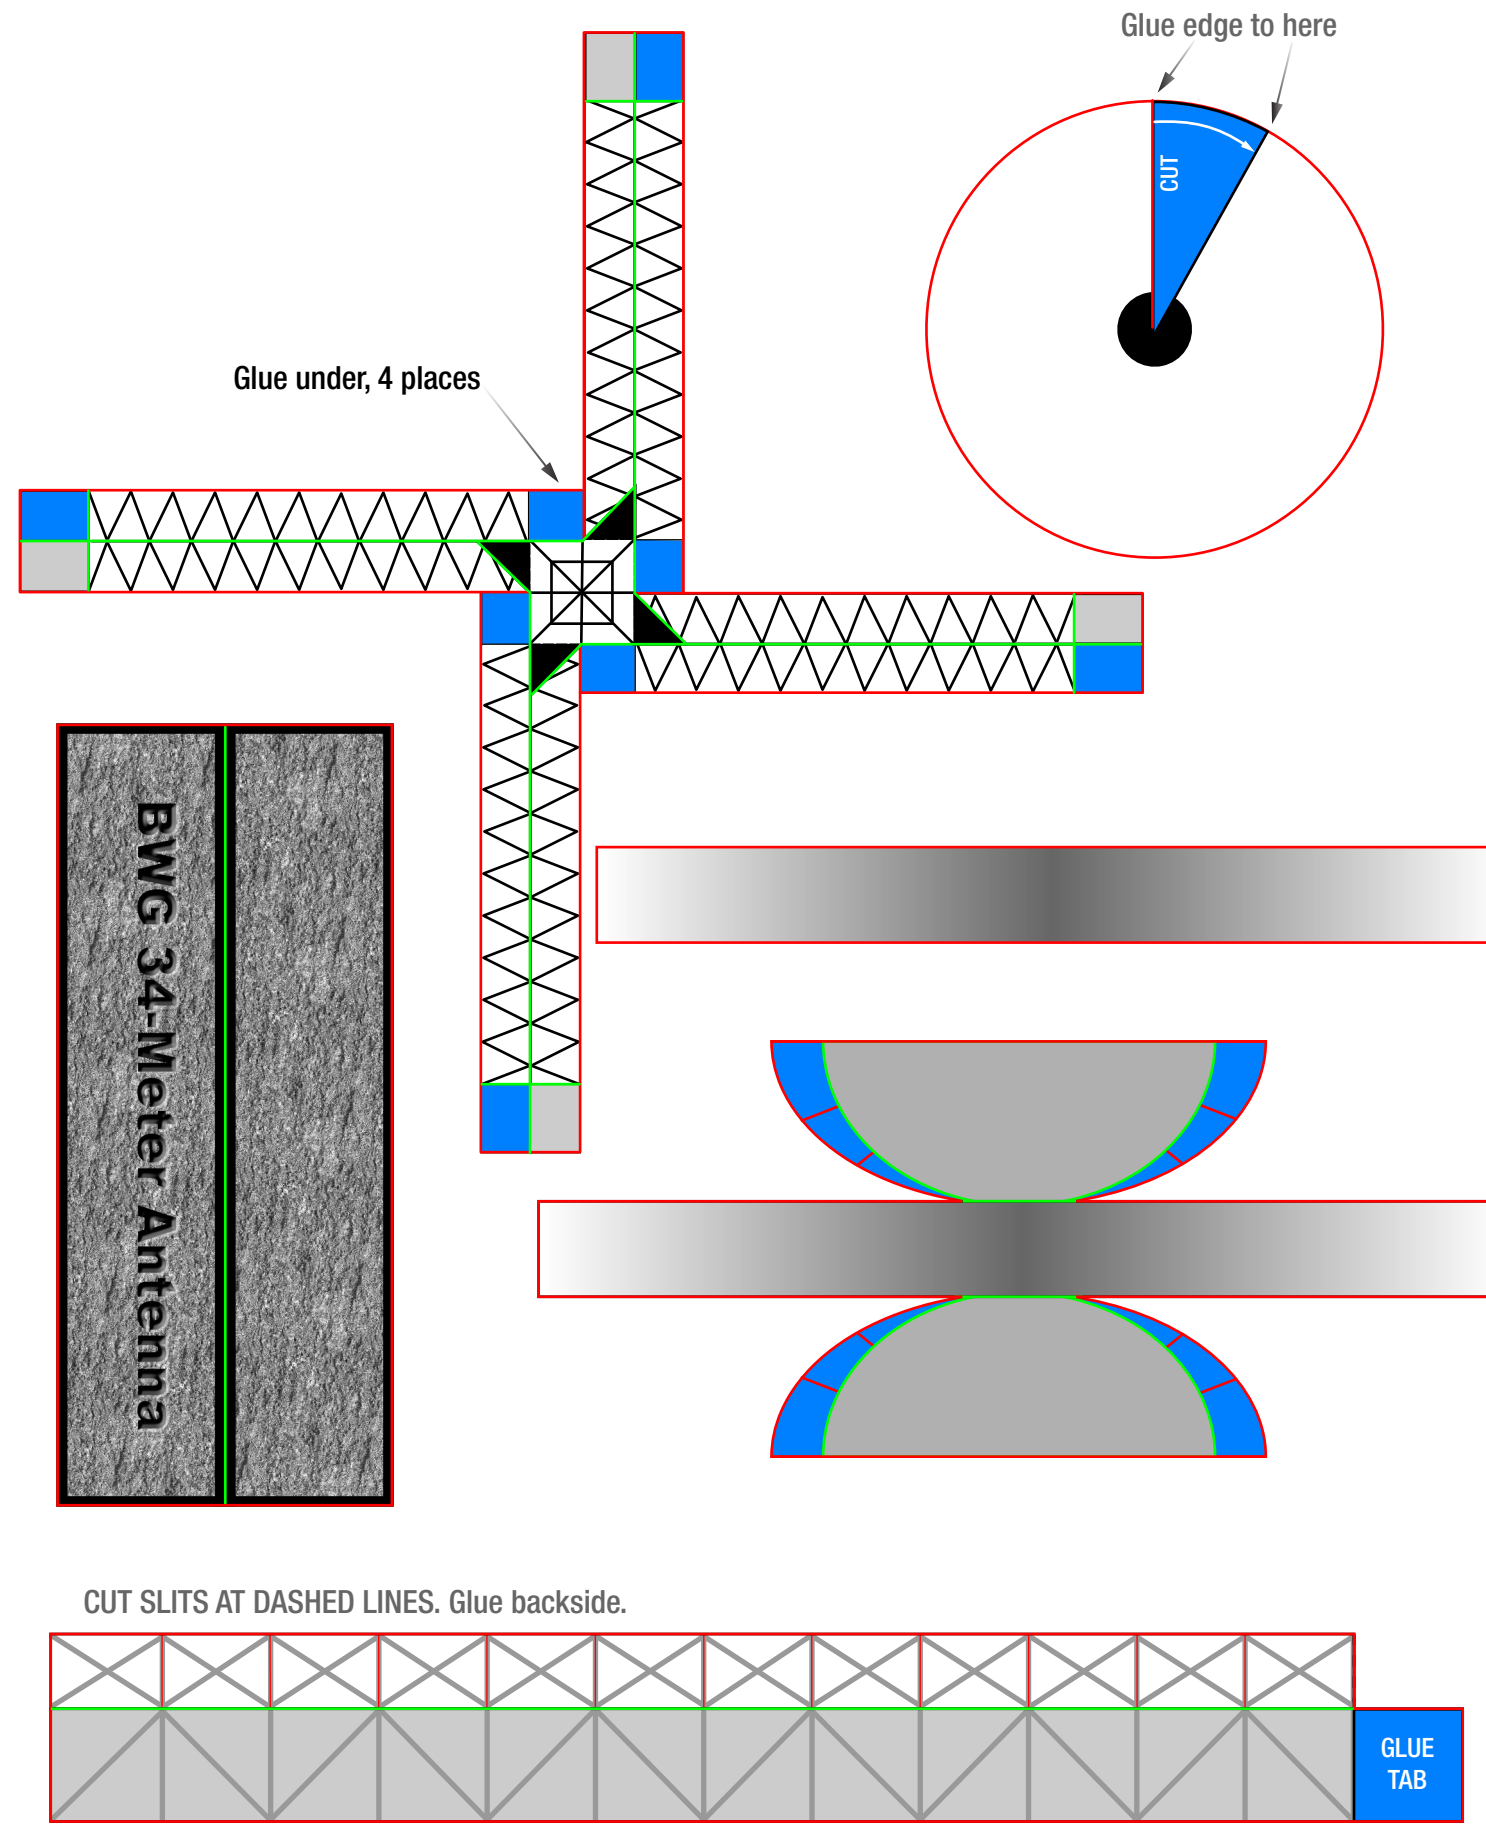

# BWG 34-meter antenna model.

Red lines are cuts. Green is fold. Blue indicates glue area.

BLUE INDICATES GLUE AREA

 BLUE INDICATES GLUE AREA

**BWG 34-meter Antenna**