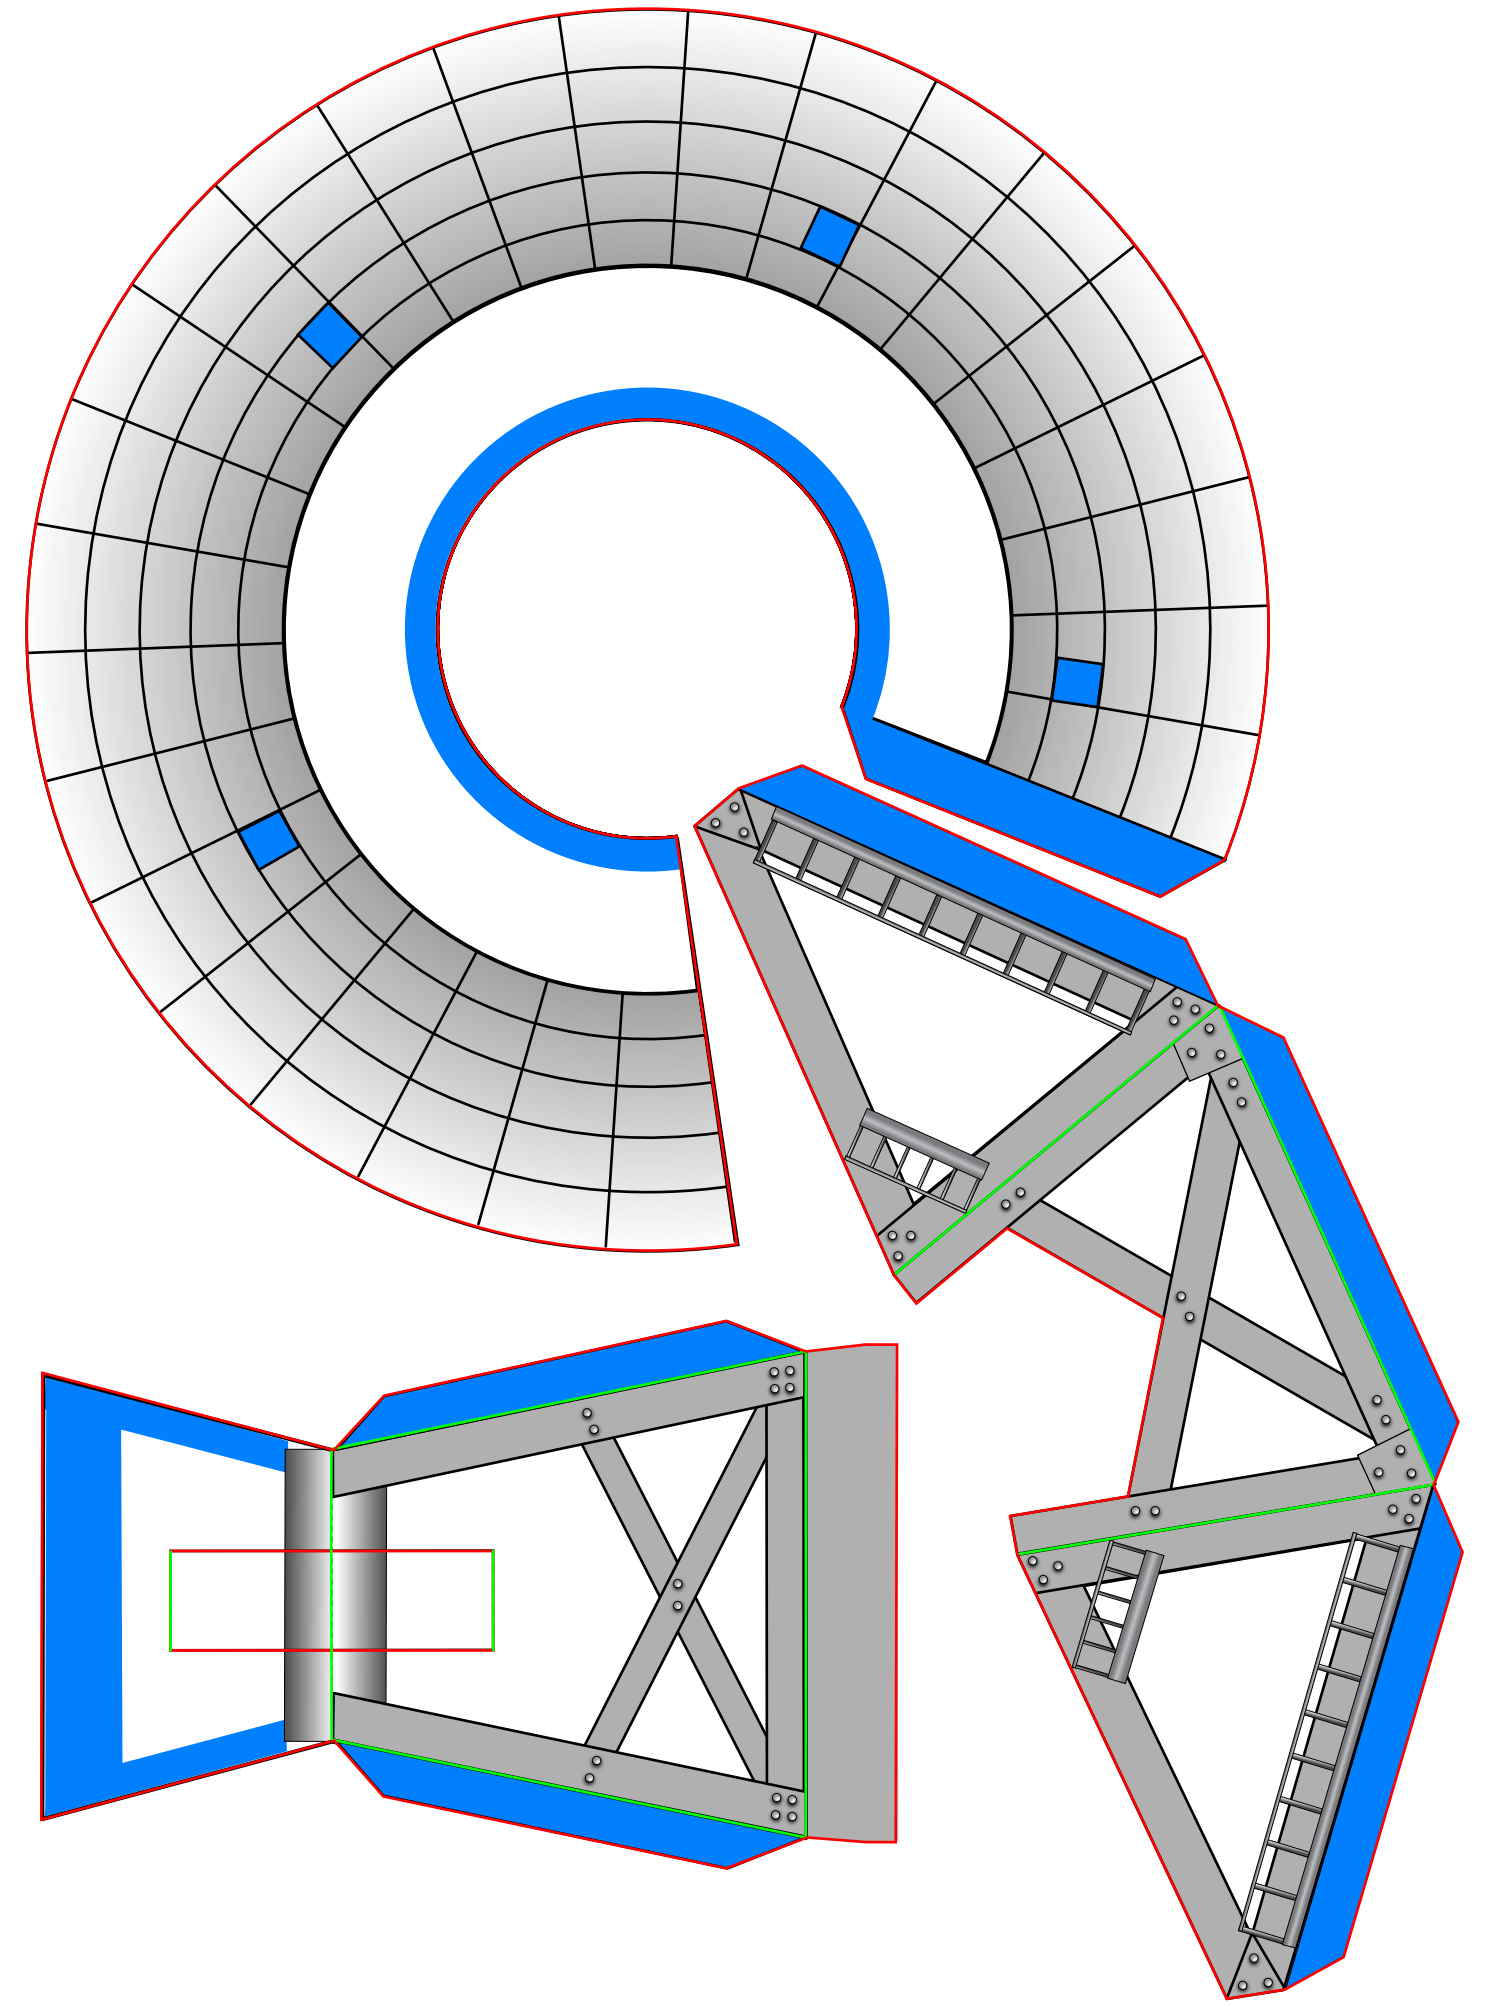

# BWG 34-meter antenna model.

Red lines are cuts. Green is fold. Blue indicates glue area.

BLUE INDICATES GLUE AREA

 BLUE INDICATES GLUE AREA

**BWG 34-meter Antenna**