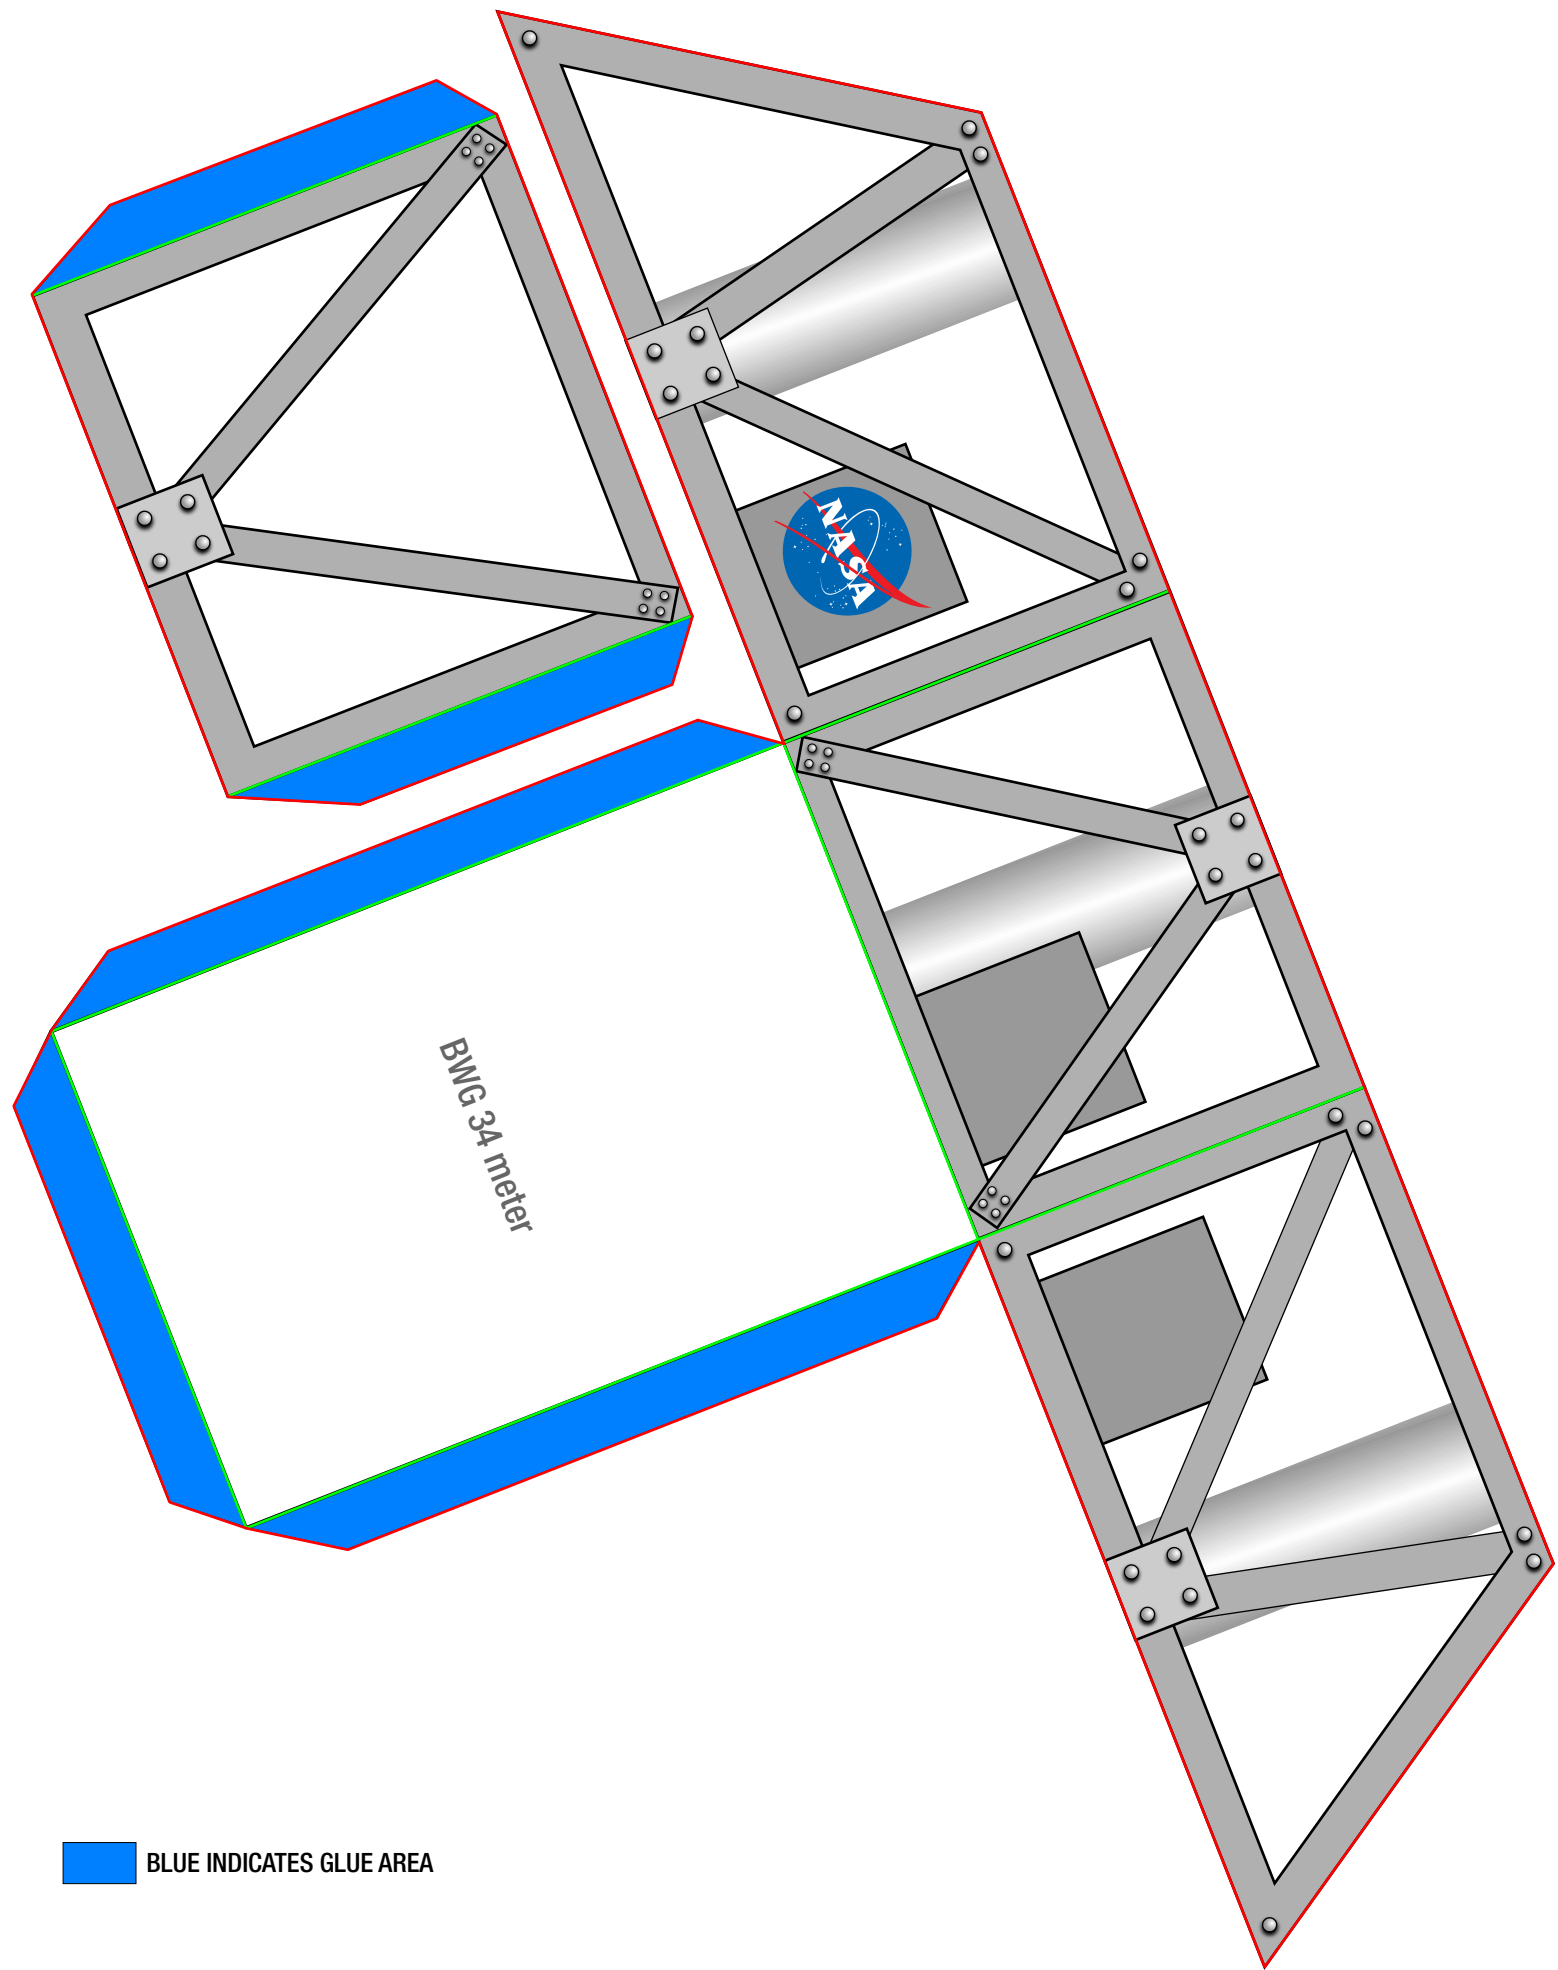

# BWG 34-meter antenna model.

Red lines are cuts. Green is fold. Blue indicates glue area.

BLUE INDICATES GLUE AREA

 BLUE INDICATES GLUE AREA

**BWG 34-meter Antenna**