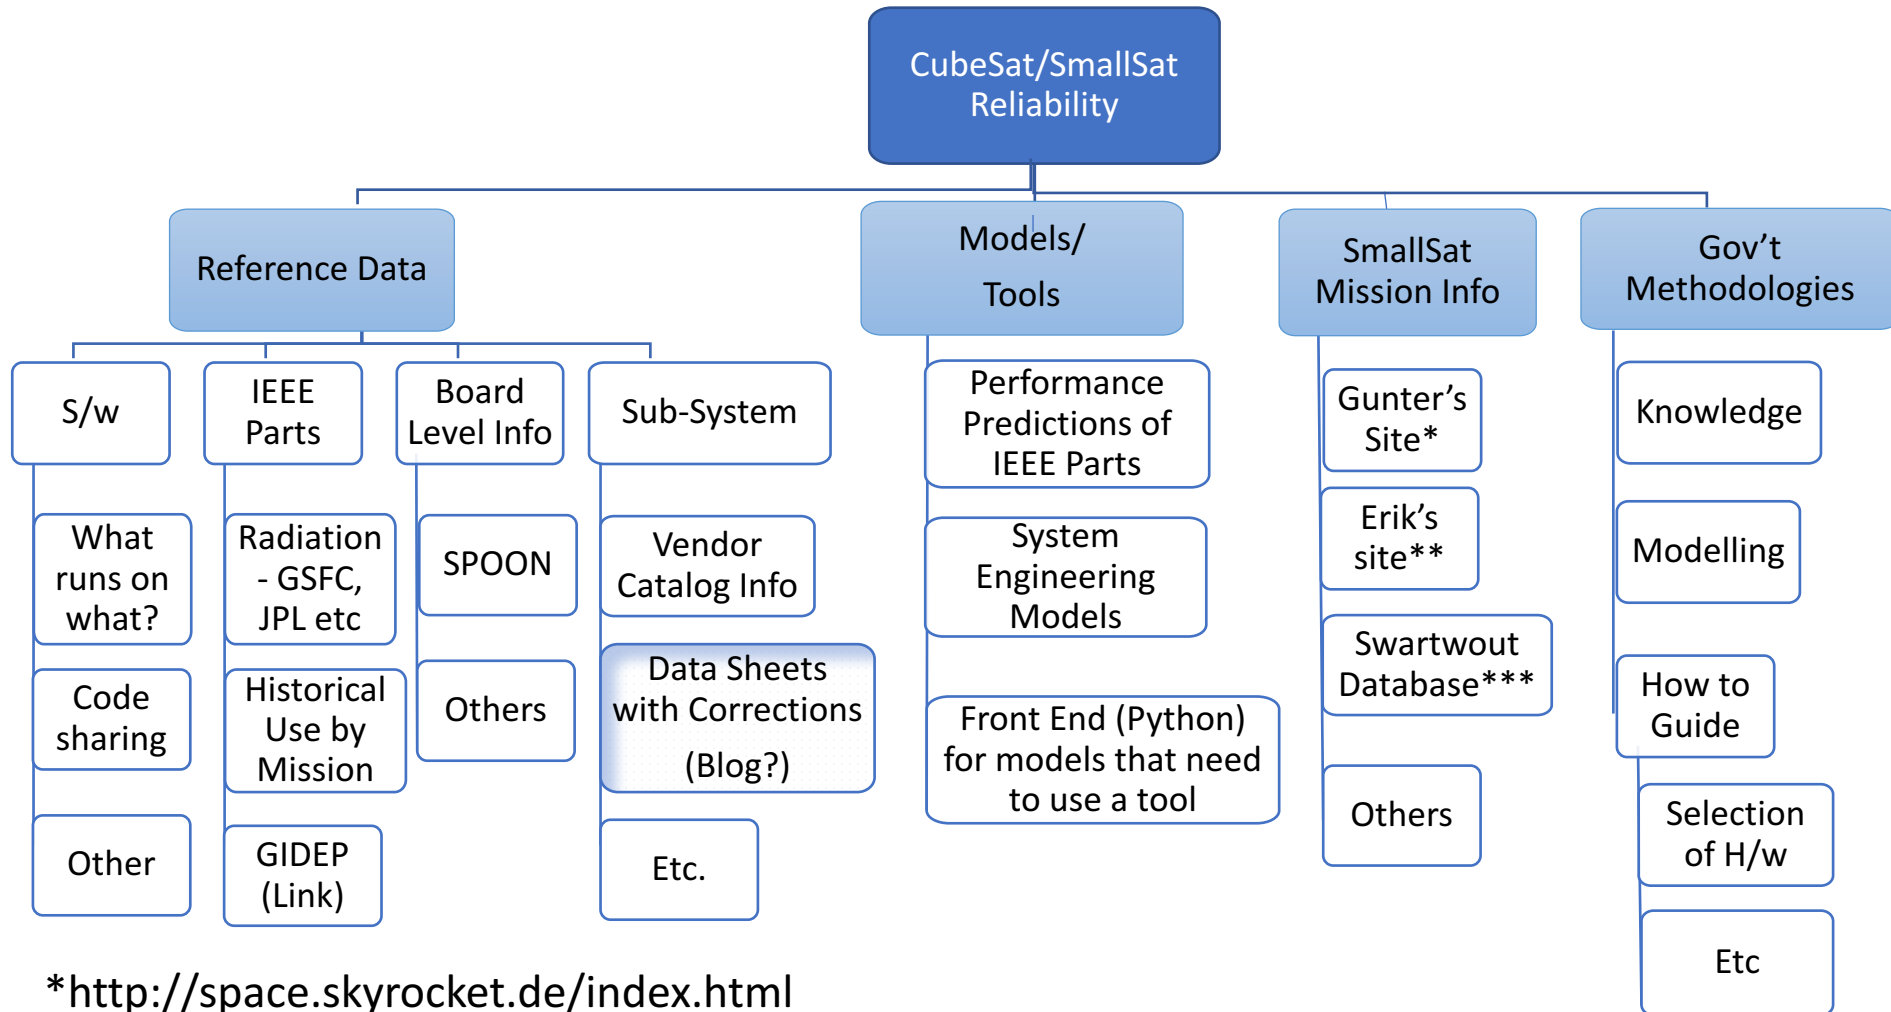

Suggested Architecture

CubeSat/SmallSat Reliability Tab on <https://www.nasa.gov/smallsat-institute>

*<http://space.skyrocket.de/index.html>

** <http://www.nanosats.eu>

*** <https://sites.google.com/a/slu.edu/swartwout/home/cubesat-database>