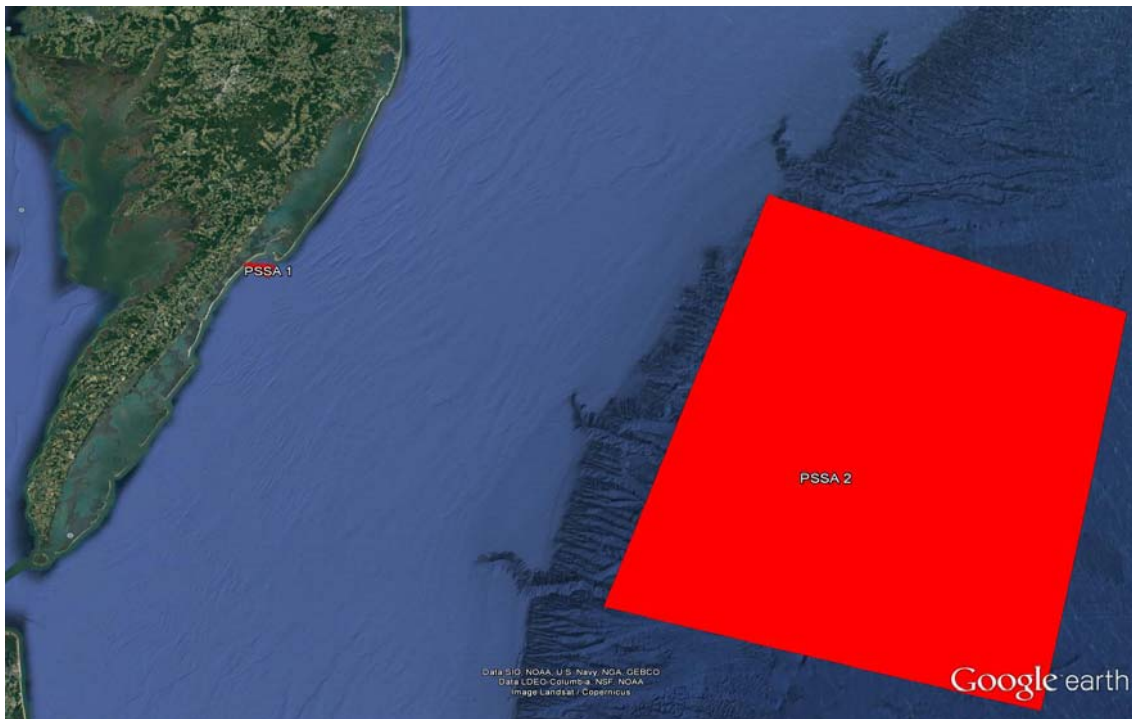

May 17, 2017

Notice to Mariners: Wallops Rocket Launch

What: Terrier Malemute

When: 5/31/2017 4:15 AM to 5/31/17 5:45 AM (EDT)
6/1/2017 4:15 AM to 6/1/17 5:45 AM (EDT)
6/2/2017 4:15 AM to 6/2/17 5:45 AM (EDT)
6/3/2017 4:15 AM to 6/3/17 5:45 AM (EDT)
6/4/2017 4:15 AM to 6/4/17 5:45 AM (EDT)
6/5/2017 4:15 AM to 6/5/17 5:45 AM (EDT)
6/6/2017 4:15 AM to 6/6/17 5:45 AM (EDT)

**Communications: “Wallops Plot” on marine channel 12.
Marine channel 22 is back up.**

Contact Wallops Plot when traveling in the area.
Land Line (757) 824- 1685

Mission updates and completion will be noted on the Wallops launch status line at 757-824-2050.

Thank you for your assistance and support.

To receive NASA Mariner Notices by email, contact keith.a.koehler@nasa.gov