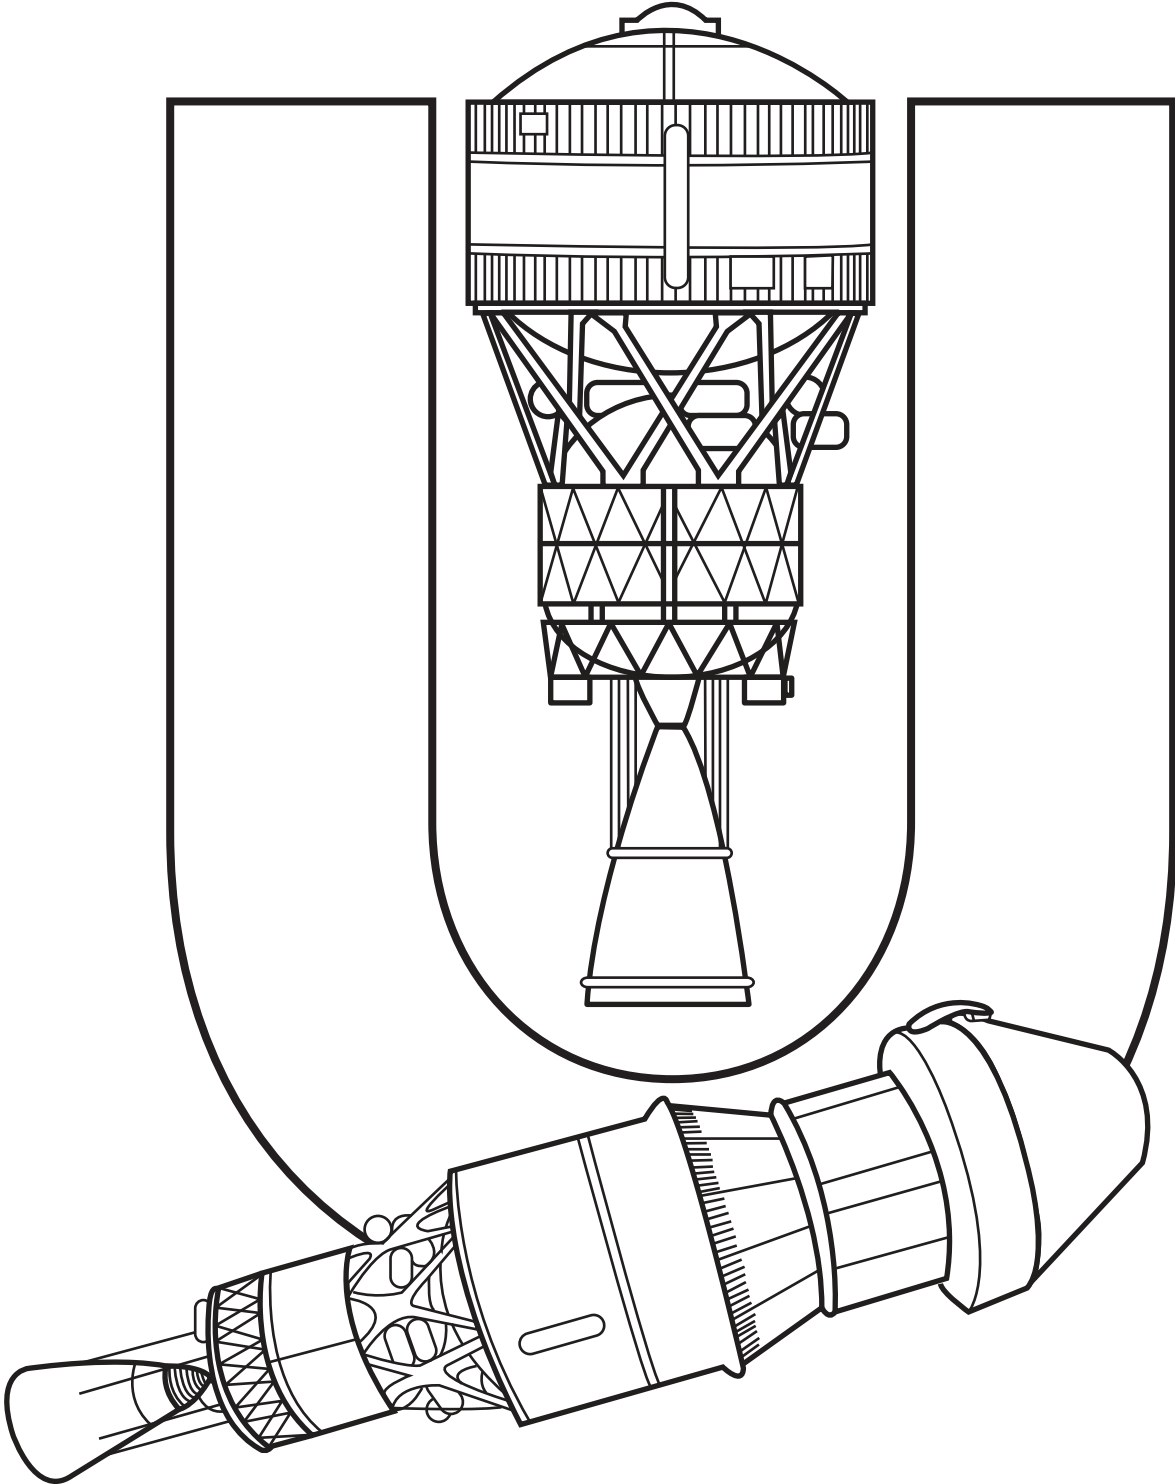

America's Next Generation Spacecraft

ORION

A to Z

APOGEE

BEO

Beyond Earth Orbit

CREW MODULE

DELTA IV HEAVY ROCKET

LAS

Launch Abort System

MARS

NEO

Near Earth Objects

OGIVE

PARACHUTES

QUALITY

RECOVERY

SERVICE MODULE

TILES

UPPER STAGE

VAN ALLEN RADIATION BELTS

WELDING

X-RAY TESTING

YUMA PROVING GROUNDS

ZIF

Zero Insertion Force Connector