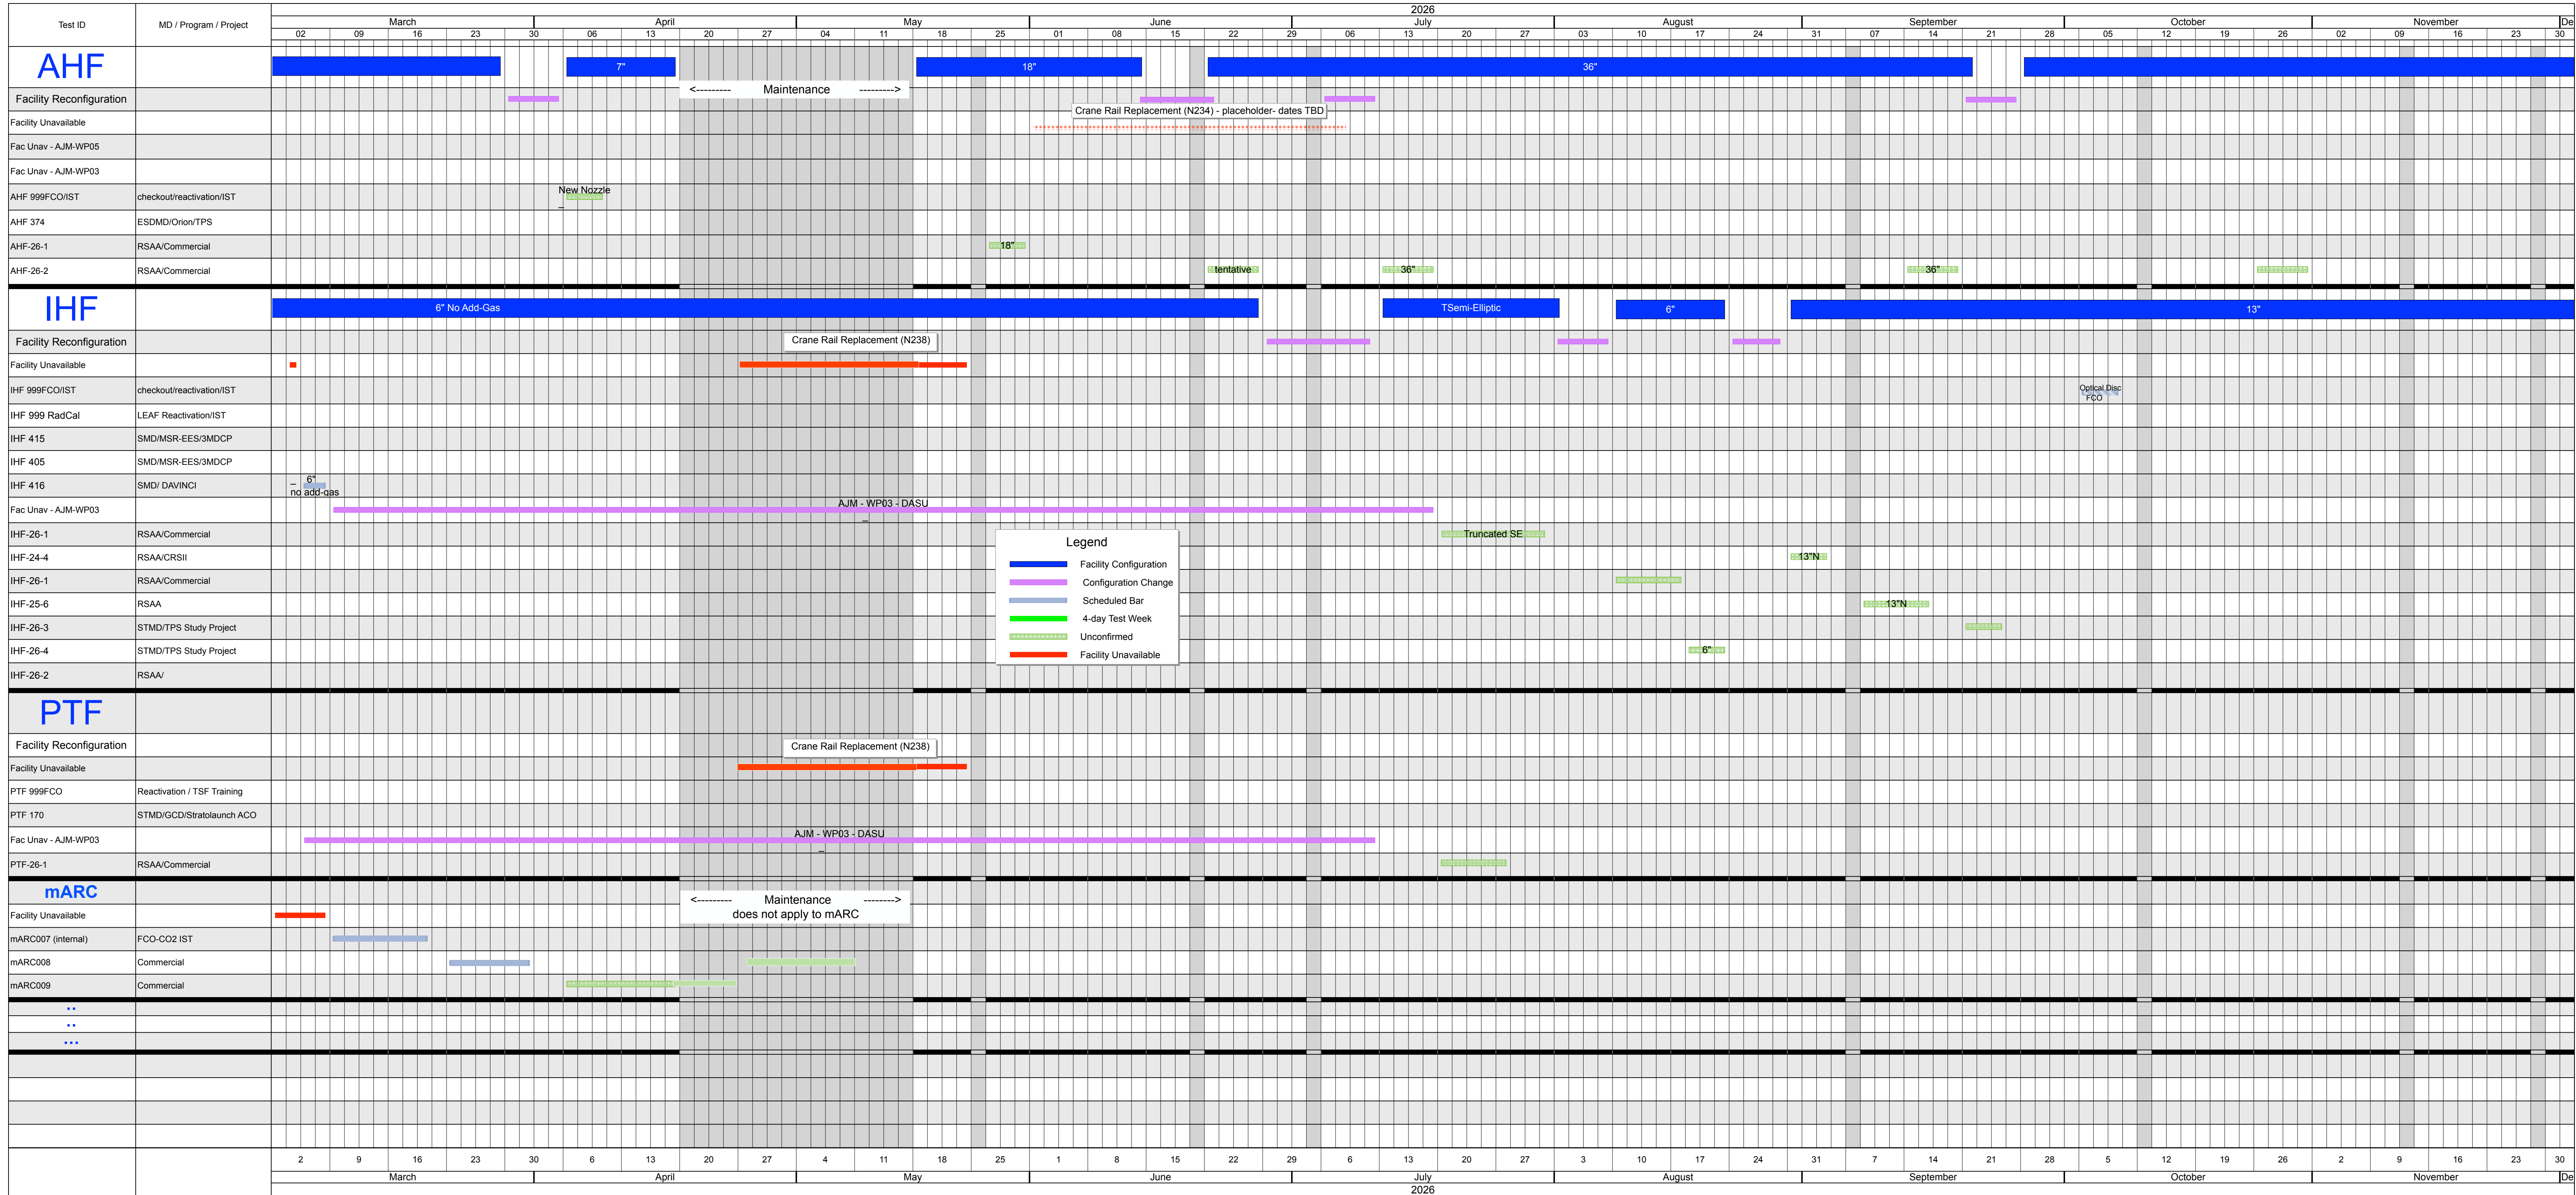

Please note: Testing operations are conducted Monday – Thursday. Alternative schedules must be negotiated in advance with the Thermophysics Facilities Branch

Legend

- Facility Configuration
- Configuration Change
- Scheduled Bar
- 4-day Test Week
- Unconfirmed
- Facility Unavailable