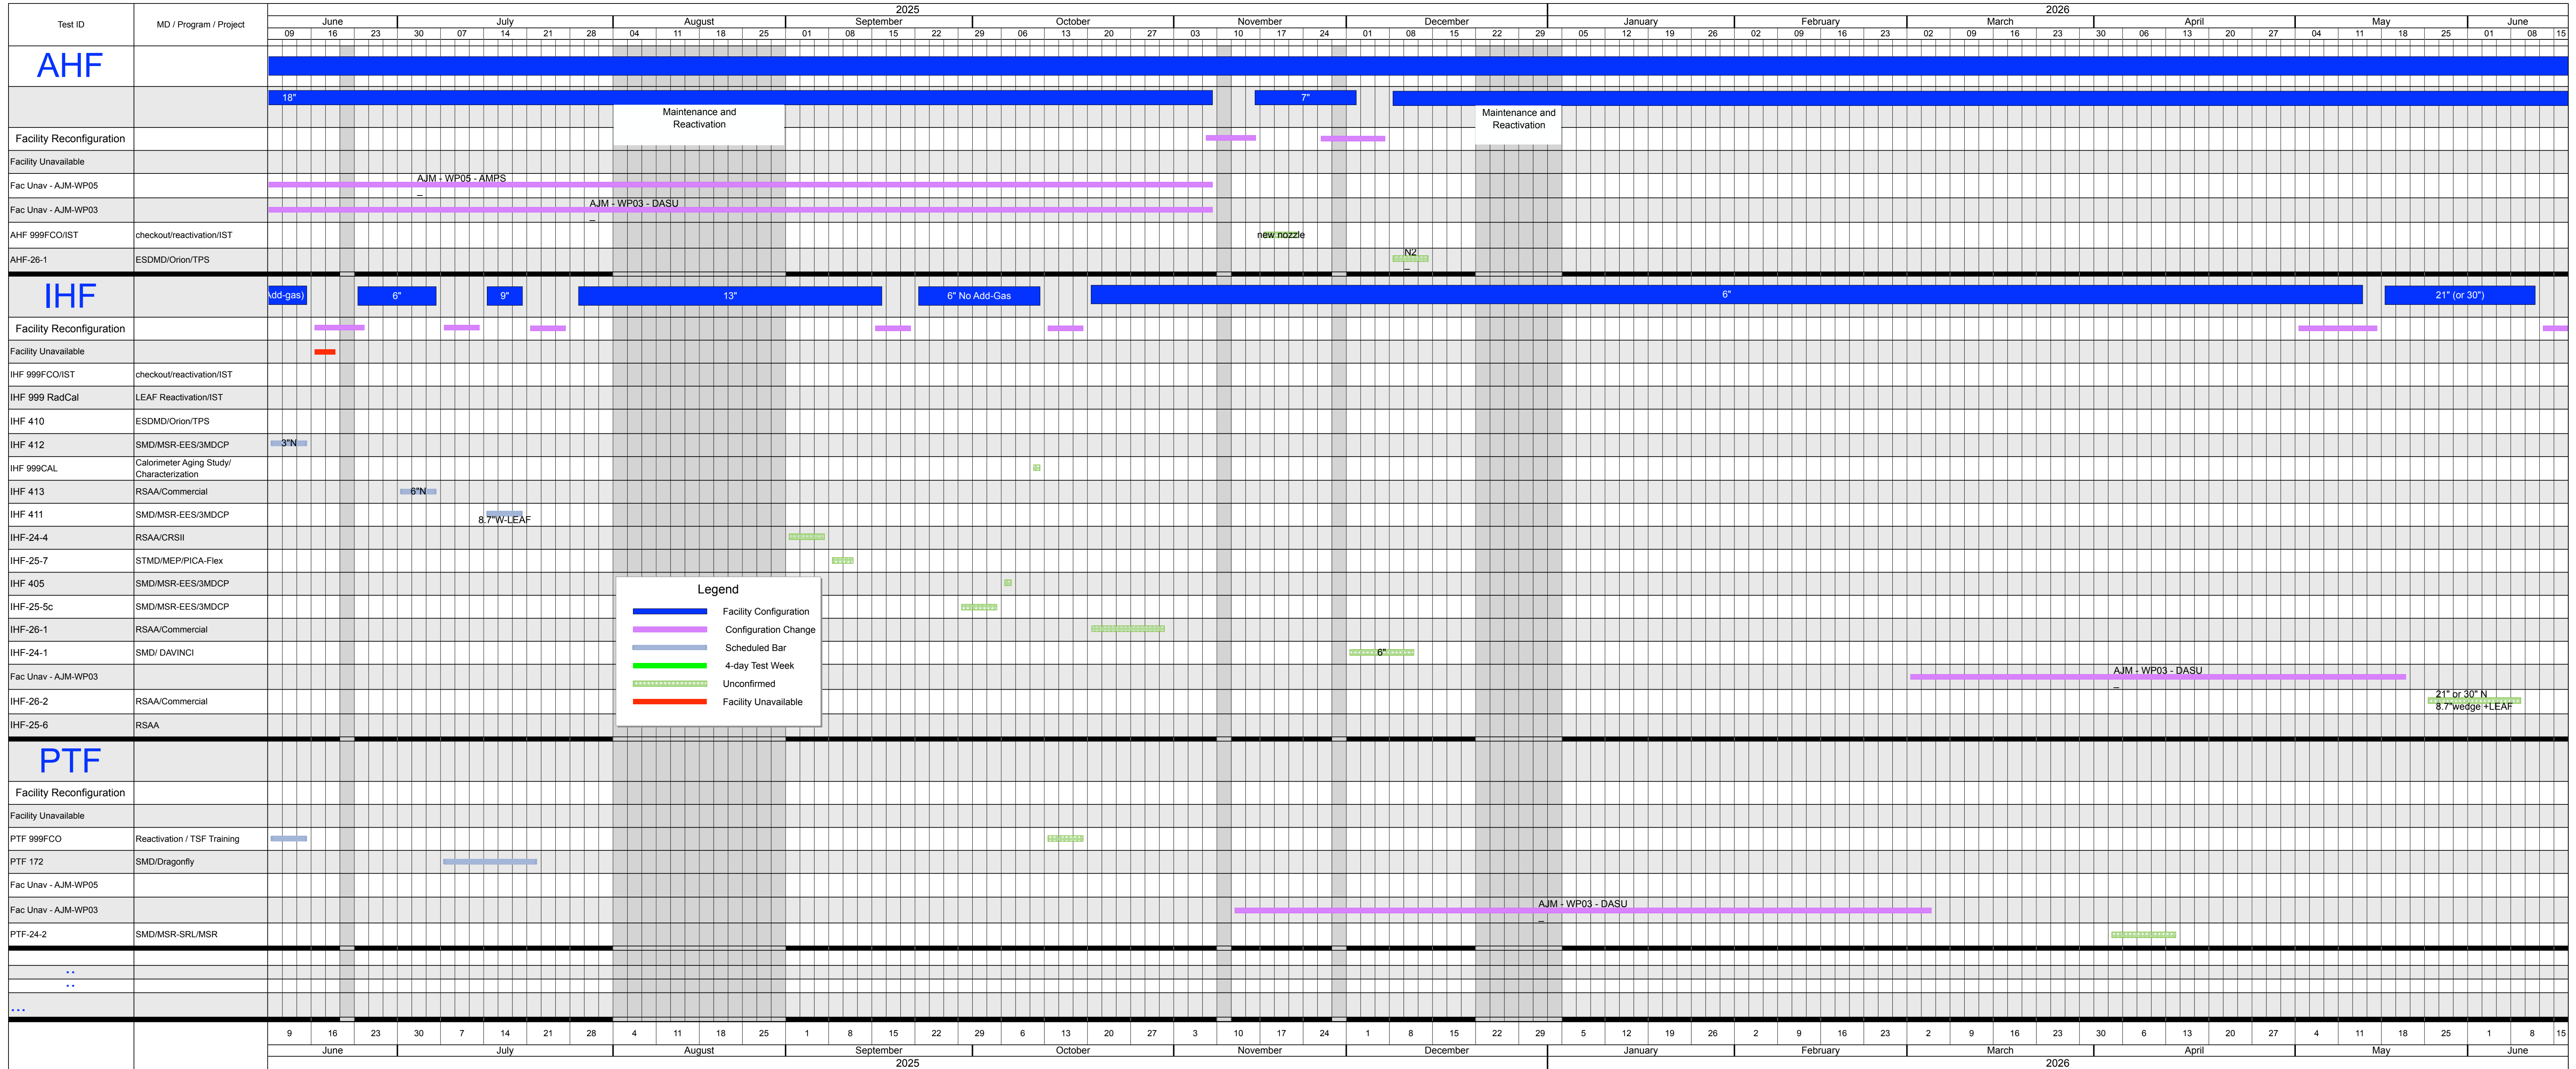

Please note: Testing operations are conducted Tuesday – Thursday. Alternative schedules must be negotiated in advance with the Thermophysics Facilities Branch

**Legend**

- [Blue bar] Facility Configuration
- [Purple bar] Configuration Change
- [Grey bar] Scheduled Bar
- [Green bar] 4-day Test Week
- [Dotted green bar] Unconfirmed
- [Red bar] Facility Unavailable