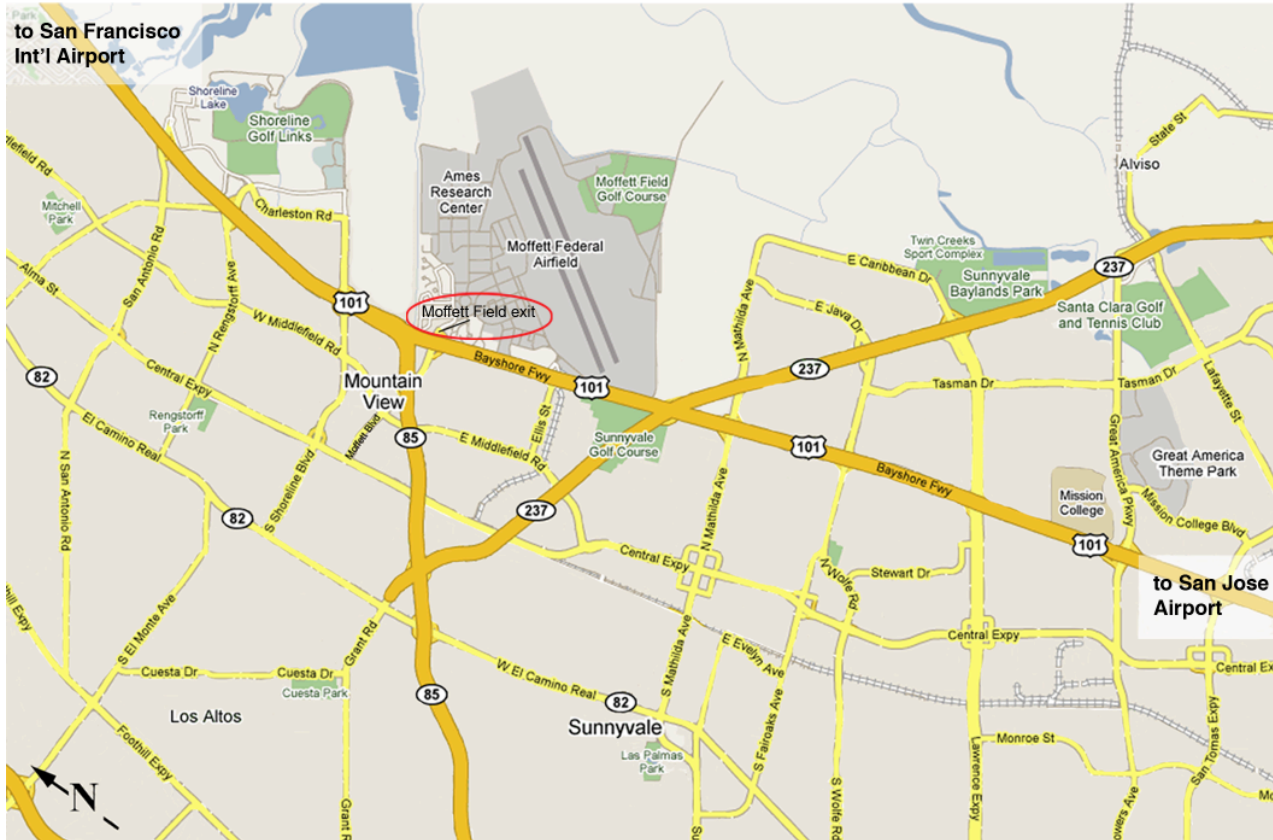

**NASA Ames Research Center
Wind Tunnel Division**

Customer Resource Guide
Revision 5 – May 27, 2022

Table of Contents

Directions from Local Airports to NASA Ames Research Center	1
NASA Ames Research Center Access Instructions	2
Map of NASA Ames Research Center	3
Directions to the Unitary Plan Wind Tunnel and Model Prep. Room	4
Local Hotel Accommodations	5
Area Map	7
Local Attractions	8
Golf Courses	10
Wineries	12
Breweries	14
Shopping	15

How to get from the Airport to NASA Ames Research Center

NASA Ames Research Center is about 30 miles south of San Francisco International Airport and about 15 miles north of San Jose Airport.

From San Francisco International Airport, take highway 101 (Bayshore Freeway) south. Exit highway 101 at the Moffett Field exit (exit 398A), turn right onto Moffett Blvd and proceed to the Main Gate Entrance.

From San Jose Airport, take highway 101 (Bayshore Freeway) north. Exit highway 101 at the Moffett Field exit (exit 398), turn right onto Moffett Blvd and proceed to the Main Gate Entrance.

How to Enter NASA Ames Research Center