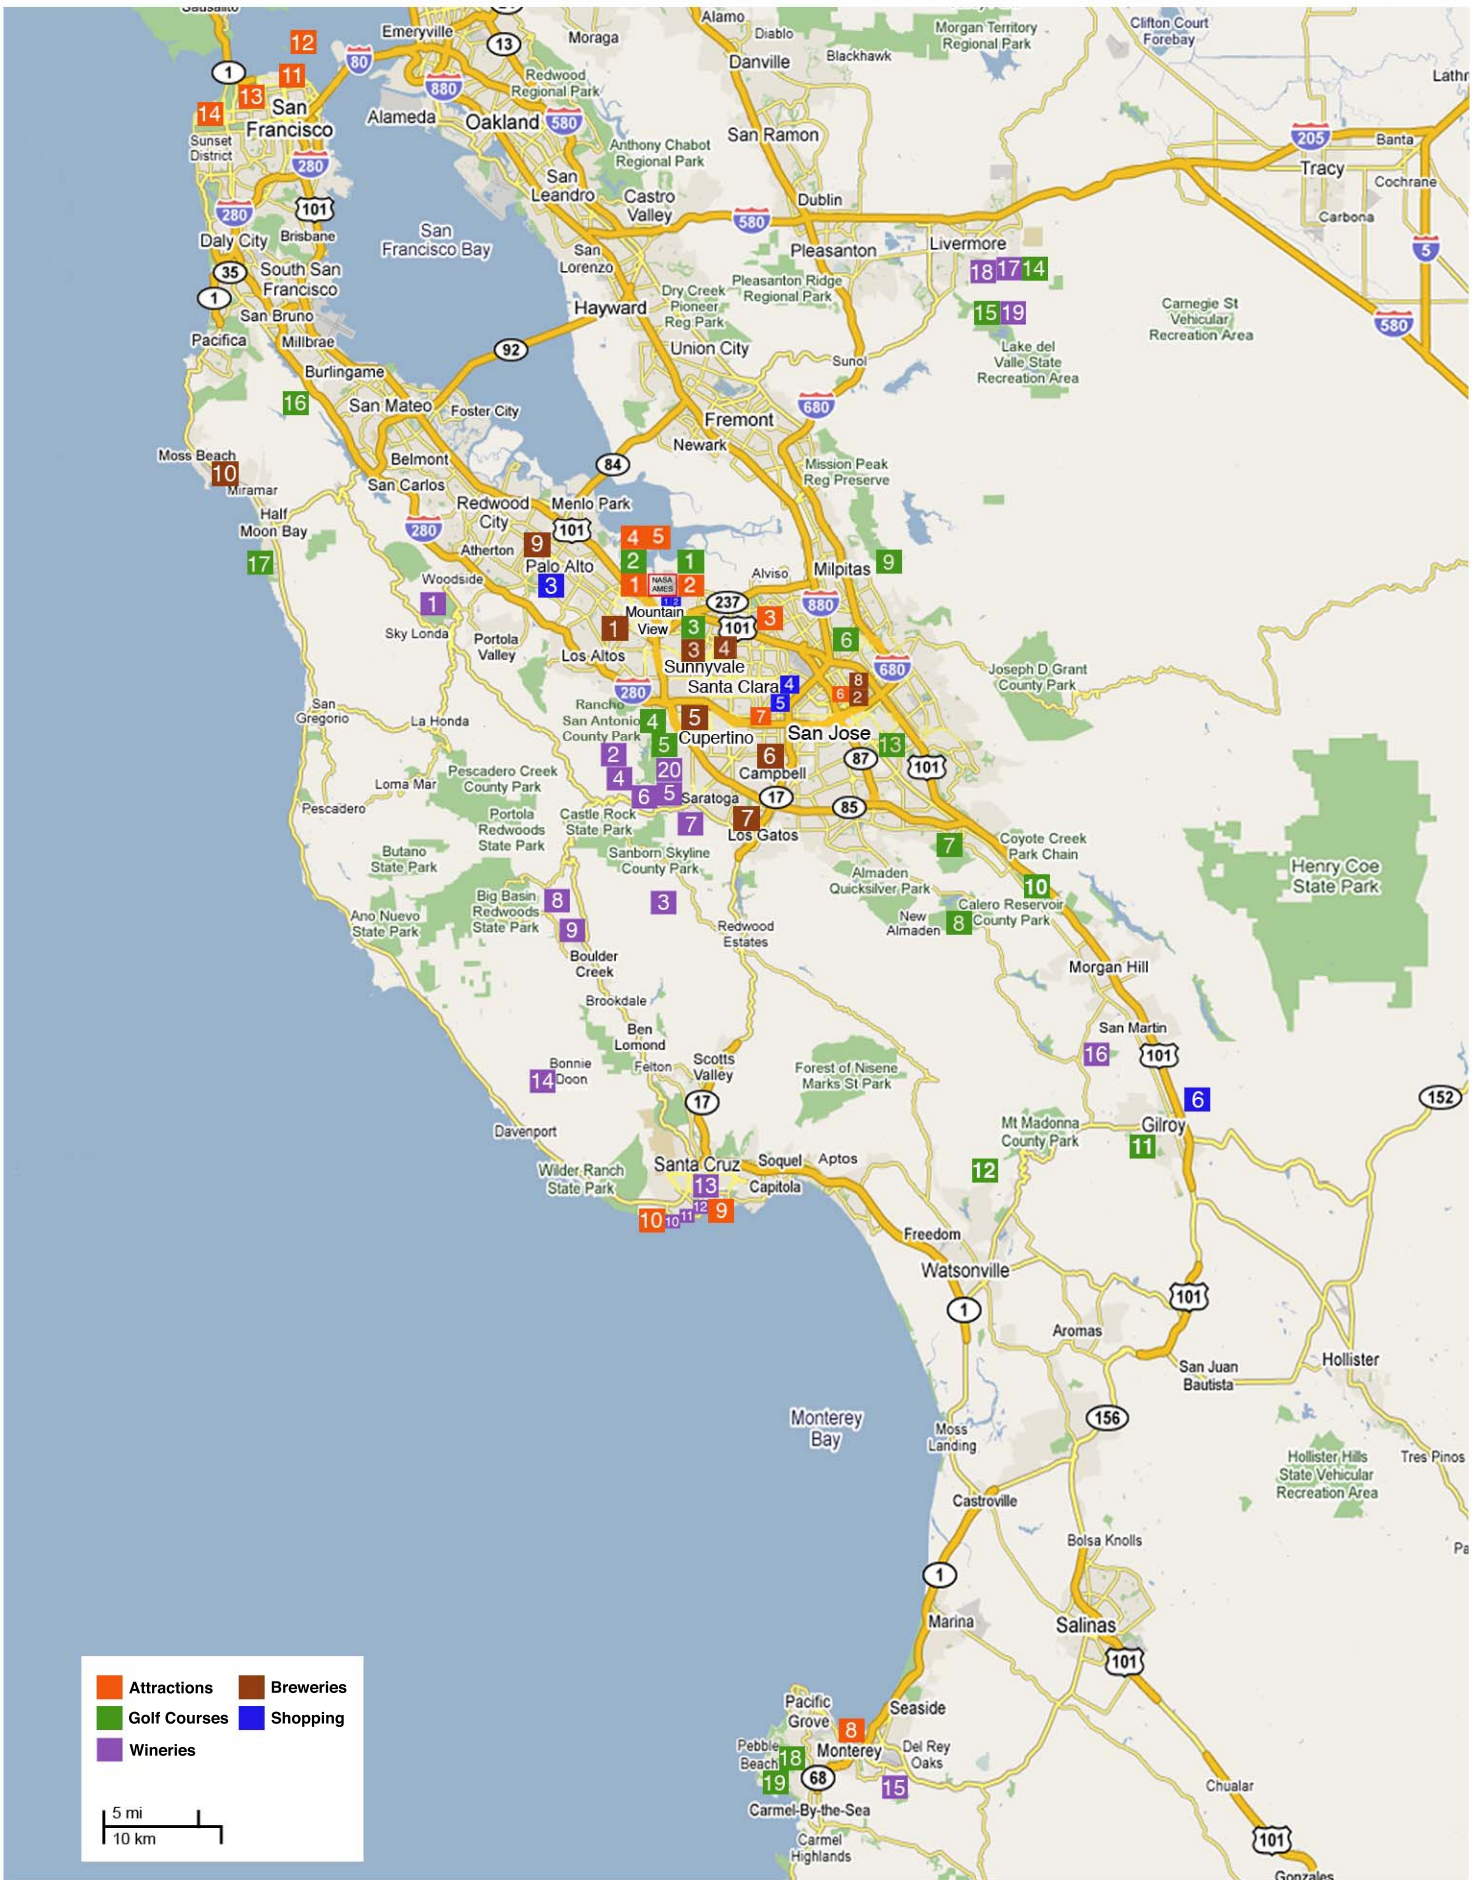

Sheraton Sunnyvale

1100 N. Mathilda Ave
Sunnyvale, CA 94089
(408)745-6000

<http://www.starwood.com/sheraton/sunnyvale>

3.7 mi

Summerfield Suites

900 Hamlin Ct
Sunnyvale, CA 94089
(408)745-1515

3.9 mi

Doubletree San Jose

2050 Gateway Pl
San Jose, CA 95110
(408)453-4000

<http://www.doubletreesanjose.com>

9.6 mi

Local Attractions

- 1. Computer History Museum**
1401 N. Shoreline Blvd.
Mountain View, CA
(650)810-1010
<http://www.computerhistory.org/>
2.2 mi
- 2. Moffett Field Museum**
Moffett Field "Hangar One"
Mountain View, CA
(650)964-4024
<http://www.moffettfieldmuseum.org/>
1.0 mi
- 3. California's Great America**
4701 Great America Parkway
Santa Clara, CA 95054
(408)988-1776
<http://www.cagreatamerica.com/>
7.8 mi
- 4. Shoreline Lake /Aquatic Center**
3160 N. Shoreline Blvd
Mountain View, CA
(650)965-7474
<http://www.shorelinelake.com/>
4.1 mi
- 5. Stevens Creek Shoreline Nature Area**
3070 N. Shoreline Blvd
Mountain View, CA

11. Fisherman's Wharf

San Francisco, CA

<http://www.fishermanswharf.org/>

40.6 mi

12. Alcatraz Island

Pier 33

San Francisco, CA

<http://www.nps.gov/alcatraz/>