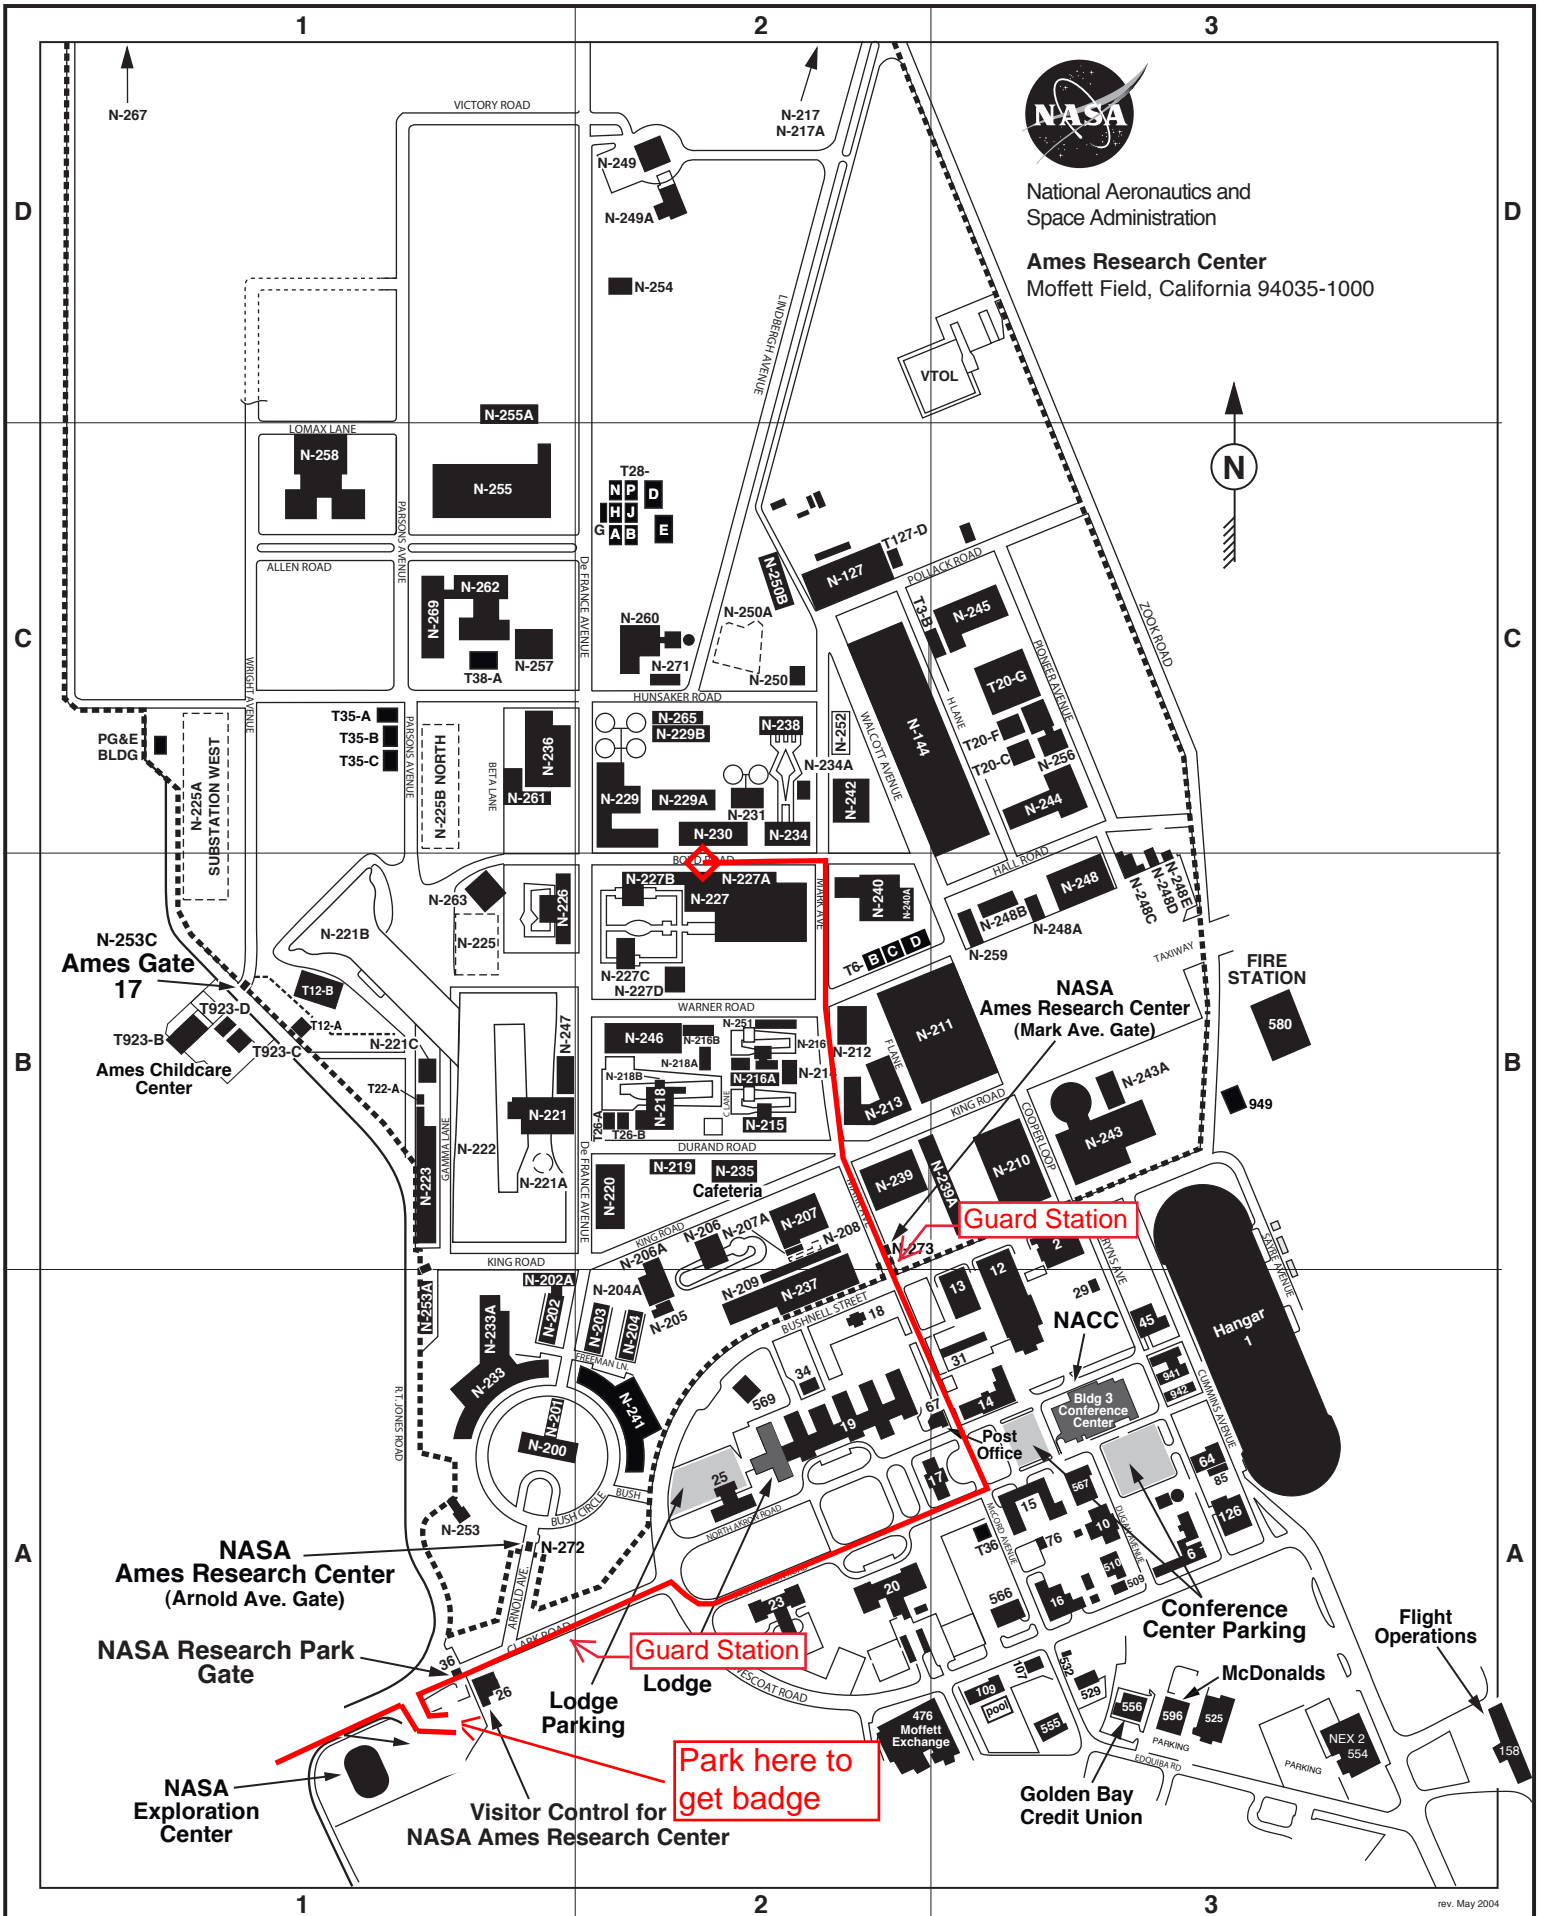

National Aeronautics and Space Administration
Ames Research Center
Moffett Field, California 94035-1000