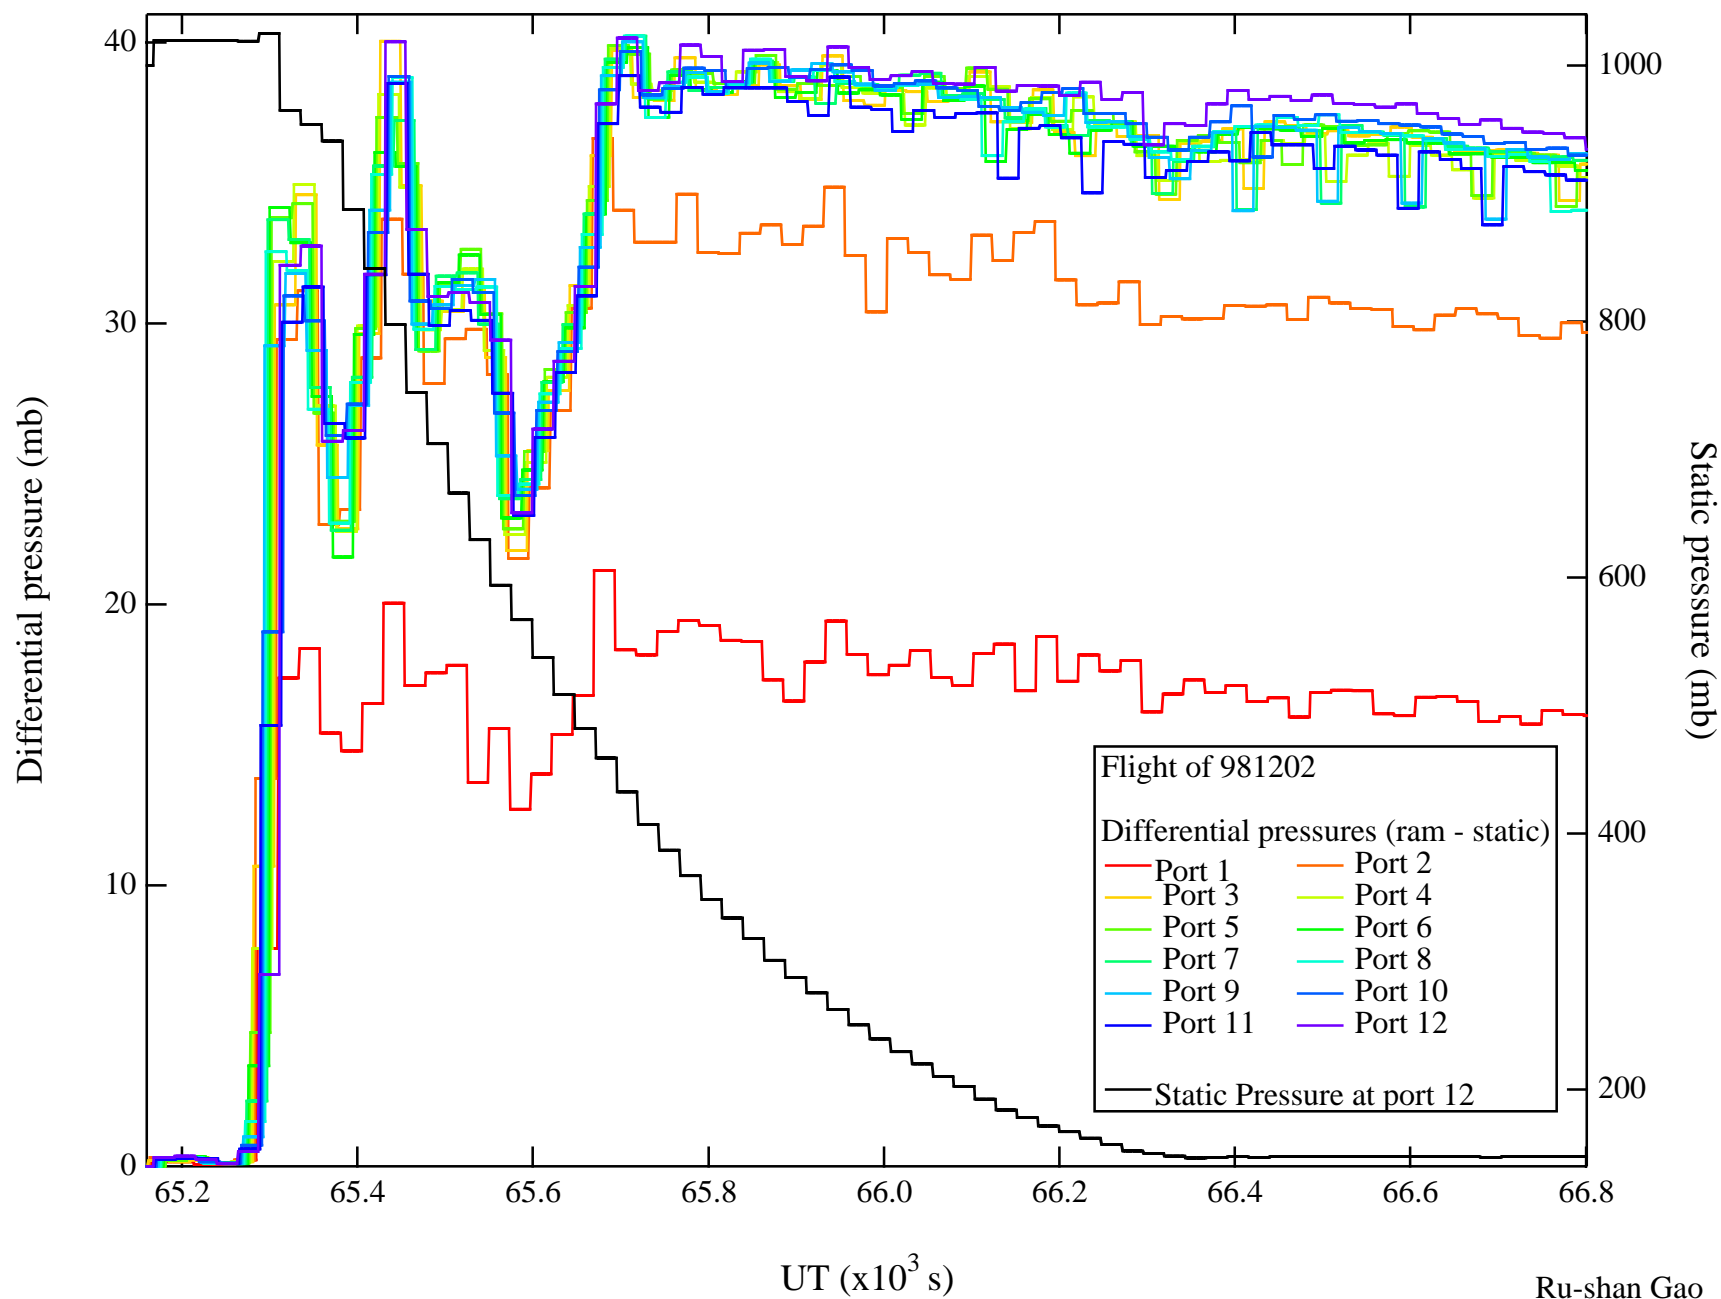

Ru-shan Gao
 NOAA Aeronomy Lab
 Feb. 05, 2002

Boundary-layer probe locations

Fight 981203

Fight 981204

Fight 981202

Ru-shan Gao
NOAA Aeronomy Lab
Feb. 5, 2002

Ru-shan Gao
 NOAA Aeronomy Lab
 Feb. 5, 2002