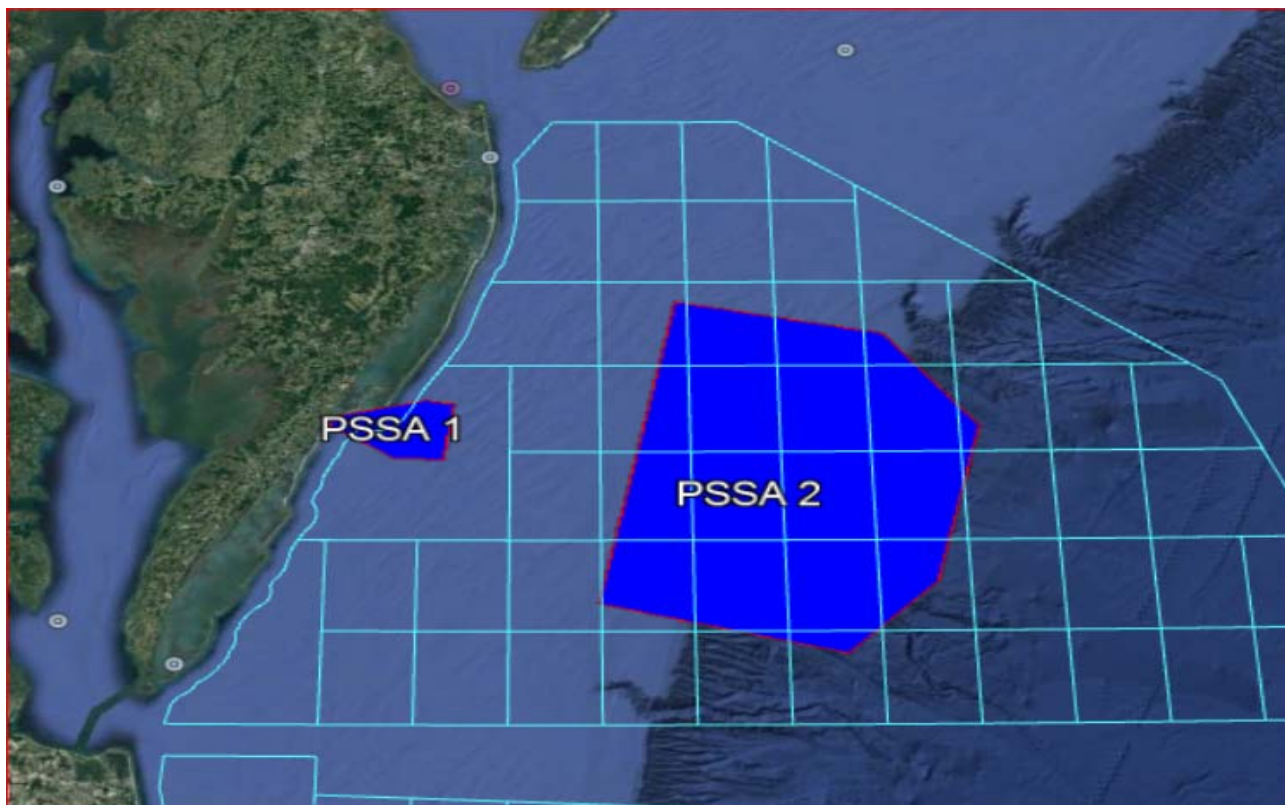

March 8, 2018

Notice to Mariners: Wallops Rocket Launch

What: Terrier Malemute

When: 3/22/2018 6:00 AM to 3/22/18 11:15 AM (EDT)
3/23/2018 6:00 AM to 3/23/18 11:15 AM (EDT)
3/24/2018 6:00 AM to 3/24/18 11:15 AM (EDT)

**Communications: “Wallops Plot” on marine channel 12.
Marine channel 22 is back up.**

Contact Wallops Plot when traveling in the area.
Land Line (757) 824- 1685

Mission updates and completion will be noted on the Wallops launch status line at 757-824-2050.

Thank you for your assistance and support.

[To receive NASA Mariner Notices by email, contact keith.a.koehler@nasa.gov](mailto:keith.a.koehler@nasa.gov)