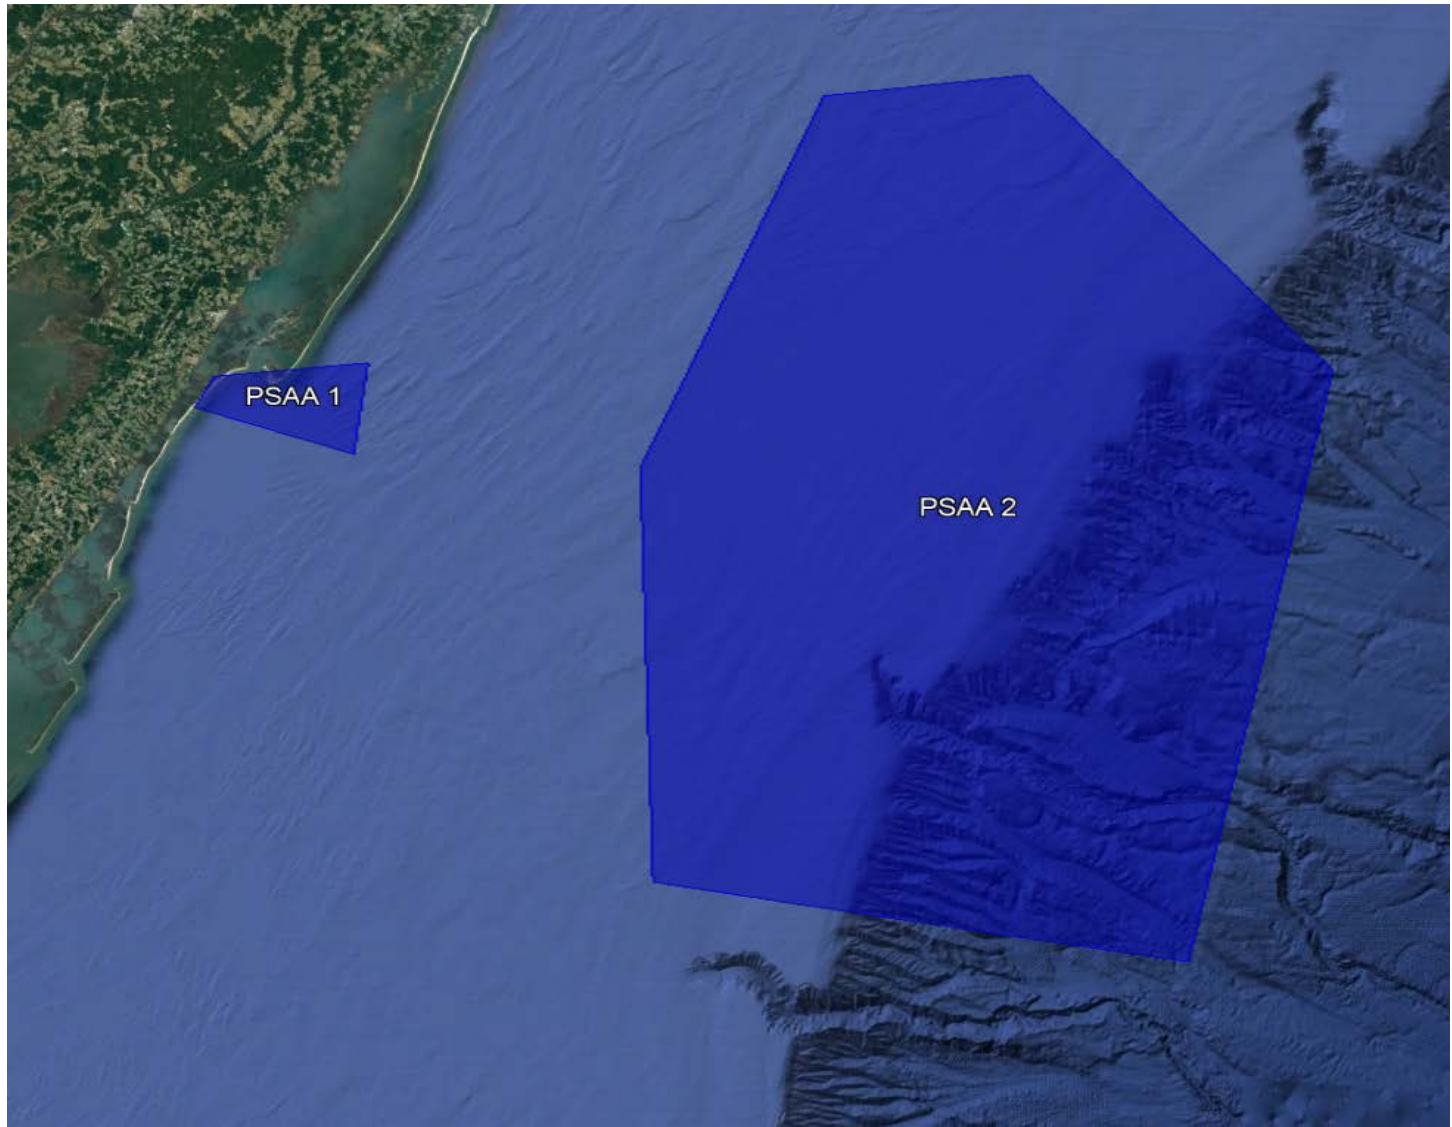

PSAA 1											
Decimal Degrees		Degrees -Decimal Minutes				Degrees -Minutes-Seconds					
Latitude	Longitude	Latitude		Longitude		Latitude			Longitude		
37.81820	-75.49861	37	49.092	-75	29.917	37	49	6	-75	29	55
37.75847	-75.26474	37	45.508	-75	15.885	37	45	30	-75	15	53
37.87775	-75.24673	37	52.665	-75	14.804	37	52	40	-75	14	48
37.85902	-75.47149	37	51.541	-75	28.289	37	51	32	-75	28	17
37.81820	-75.49861	37	49.092	-75	29.917	37	49	6	-75	29	55
PSAA 2											
Decimal Degrees		Degrees -Decimal Minutes				Degrees -Minutes-Seconds					
Latitude	Longitude	Latitude		Longitude		Latitude			Longitude		
37.20682	-74.82427	37	12.409	-74	49.456	37	12	25	-74	49	27
37.10368	-74.06299	37	6.2206	-74	3.7793	37	6	13	-74	3	47
37.86688	-73.84272	37	52.013	-73	50.563	37	52	1	-73	50	34
38.25821	-74.28198	38	15.493	-74	16.919	38	15	30	-74	16	55
38.23092	-74.58338	38	13.855	-74	35.003	38	13	51	-74	35	0
37.74178	-74.84770	37	44.507	-74	50.862	37	44	30	-74	50	52