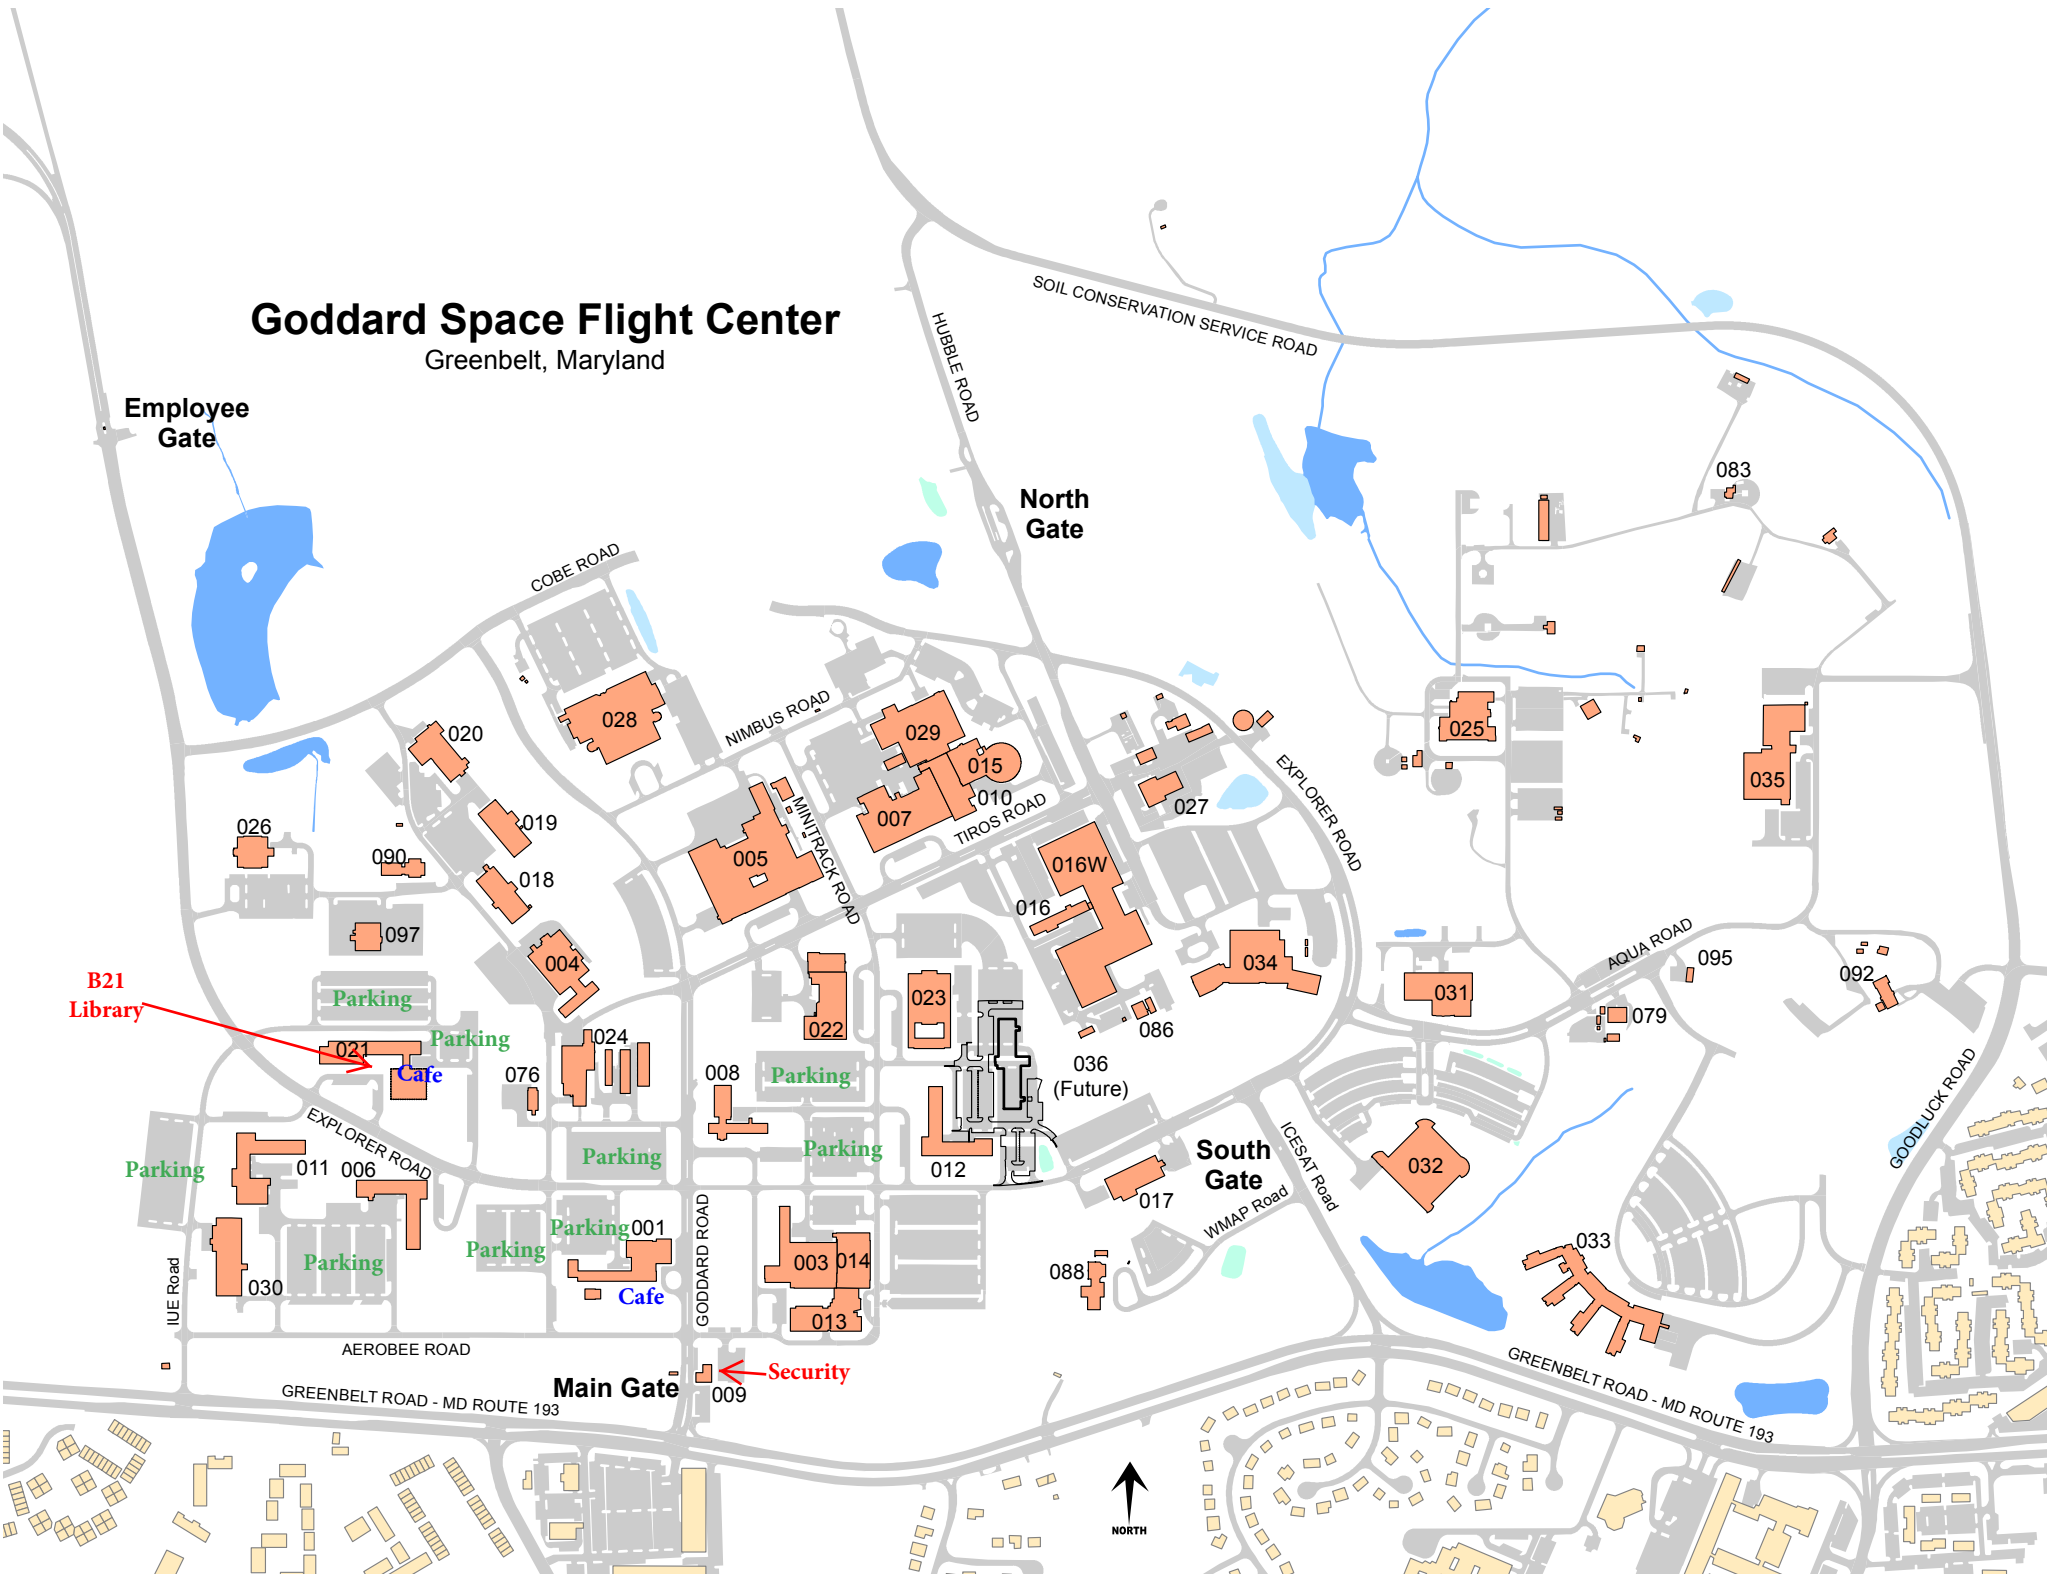

# Goddard Space Flight Center

Greenbelt, Maryland

Employee Gate

North Gate

South Gate

Main Gate

B21 Library

Security

NORTH