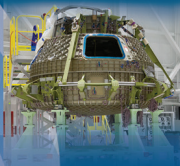

National Aeronautics and
Space Administration

LAUNCH AMERICA

Restoring America's Human Launch Capability

COMMERCIAL
CREW
PROGRAM

<http://blogs.nasa.gov/commercialcrew>

Spacecraft:
CST-100 Starliner

Launch Vehicle:
**United Launch Alliance
Atlas V**

Launch Pad:
Space Launch Complex 41

Destination:
International Space Station

Crew:
You?