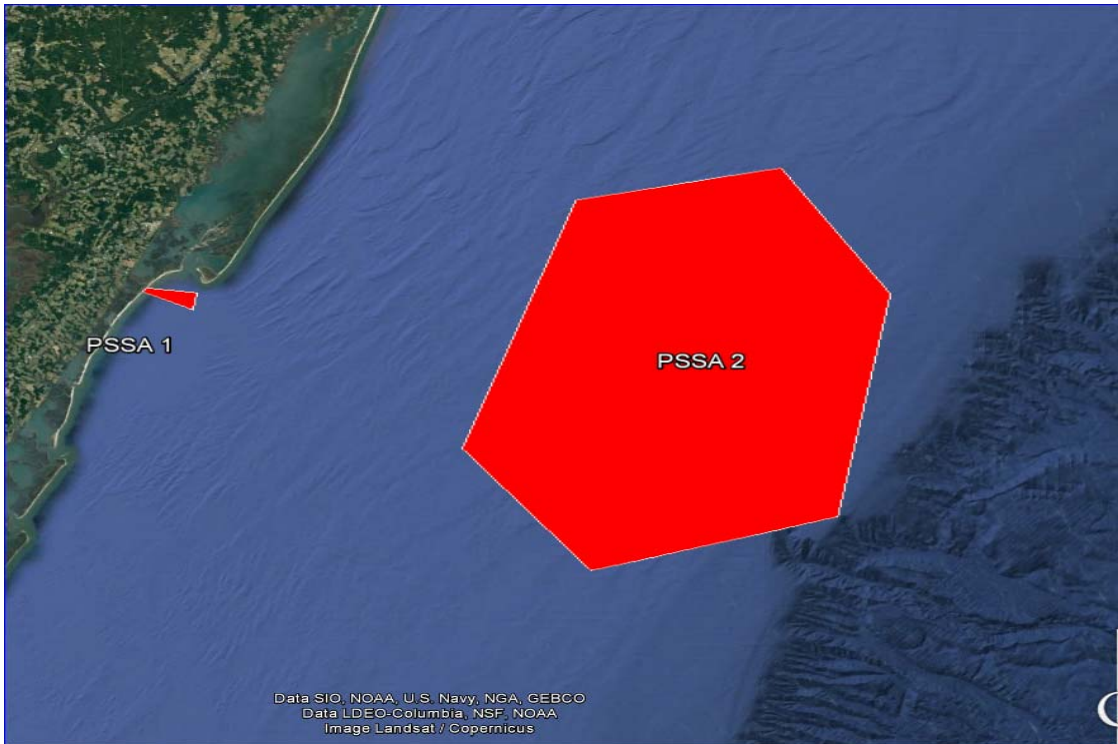

PSSA 1

Decimal Degrees		Degrees -Decimal Minutes				Degrees -Minutes-Seconds					
Latitude	Longitude	Latitude		Longitude		Latitude			Longitude		
37.83641	-75.48406	37	50.185	-75	29.043	37	50	11	-75	29	3
37.80852	-75.40454	37	48.511	-75	24.272	37	48	31	-75	24	16
37.83544	-75.39807	37	50.126	-75	23.884	37	50	8	-75	23	53
37.84272	-75.47676	37	50.563	-75	28.606	37	50	34	-75	28	36
37.83641	-75.48406	37	50.185	-75	29.043	37	50	11	-75	29	3

PSSA 2

Decimal Degrees		Degrees -Decimal Minutes				Degrees -Minutes-Seconds					
Latitude	Longitude	Latitude		Longitude		Latitude			Longitude		
37.98021	-74.81142	37	58.812	-74	48.685	37	58	49	-74	48	41
38.02947	-74.49179	38	1.768	-74	29.507	38	1	46	-74	29	30
37.83243	-74.32292	37	49.946	-74	19.375	37	49	57	-74	19	23
37.48604	-74.40735	37	29.162	-74	24.441	37	29	10	-74	24	26
37.40341	-74.78931	37	24.205	-74	47.359	37	24	12	-74	47	22
37.59409	-74.98833	37	35.645	-74	59.3	37	35	39	-74	59	18
37.98021	-74.81142	37	58.812	-74	48.685	37	58	49	-74	48	41