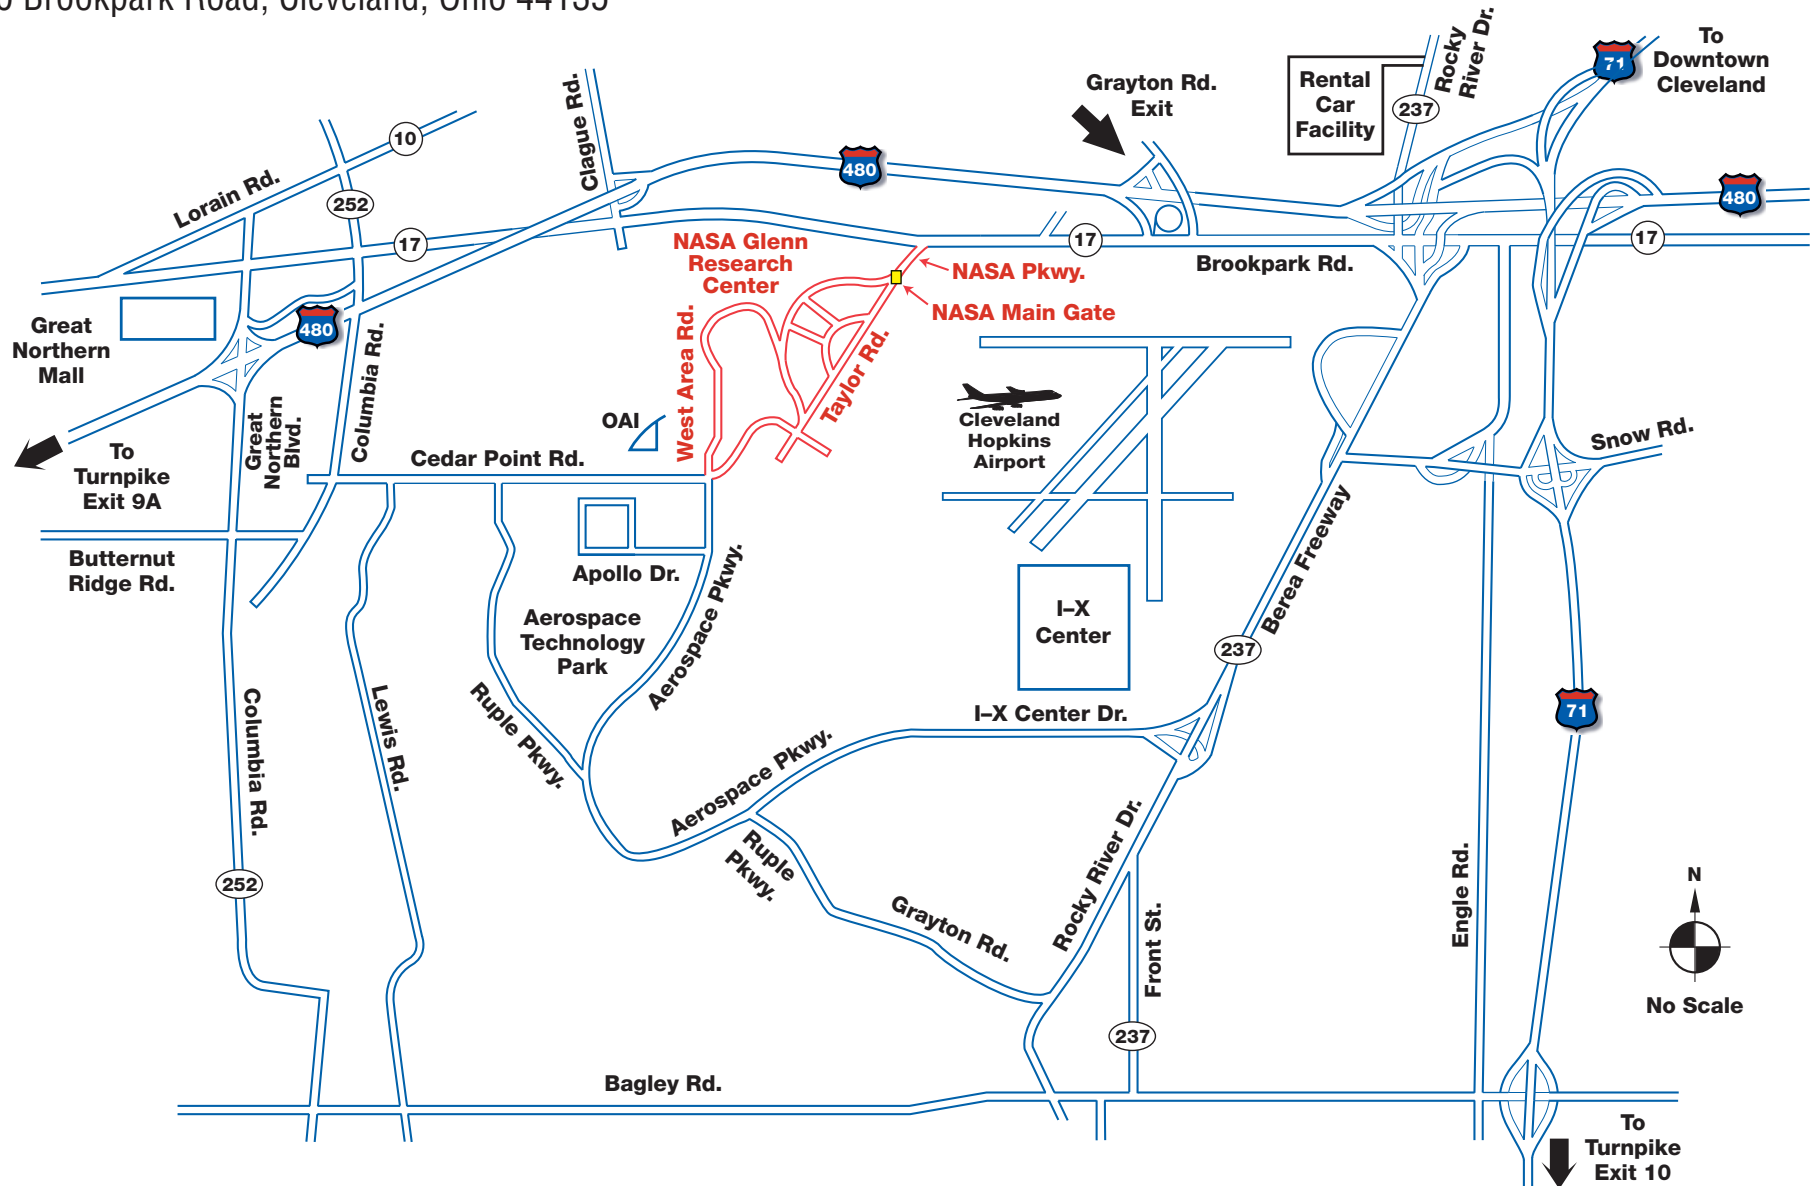

## ACCESS FROM

Downtown Cleveland: 1-71 South to I-480\*

Westbound Ohio Turnpike: Exit 10 to I-71 North to I-480\*

Eastbound Ohio Turnpike: Exit 9A to I-480†

Hopkins Airport: Route 237 North to Route 17 (Brookpark Rd.) West to NASA

Car Rental: Route 237 South to Route 17 (Brookpark Rd.), West to NASA

## EXITING FROM I-480

\* Exiting from I-480 West: Exit at Grayton Rd. and turn right (south) onto Grayton Rd. Turn right (west) Brookpark Rd.

† Exiting from I-480 East: Exit at Brookpark Rd. and turn right (west) onto Brookpark Rd.

Travel west on Brookpark Rd. approximately 3/4 mile to the traffic signal at NASA Parkway. Turn left at the signal and proceed toward the Main Gate. Visitors should pull into parking lot on the left and register inside the building.